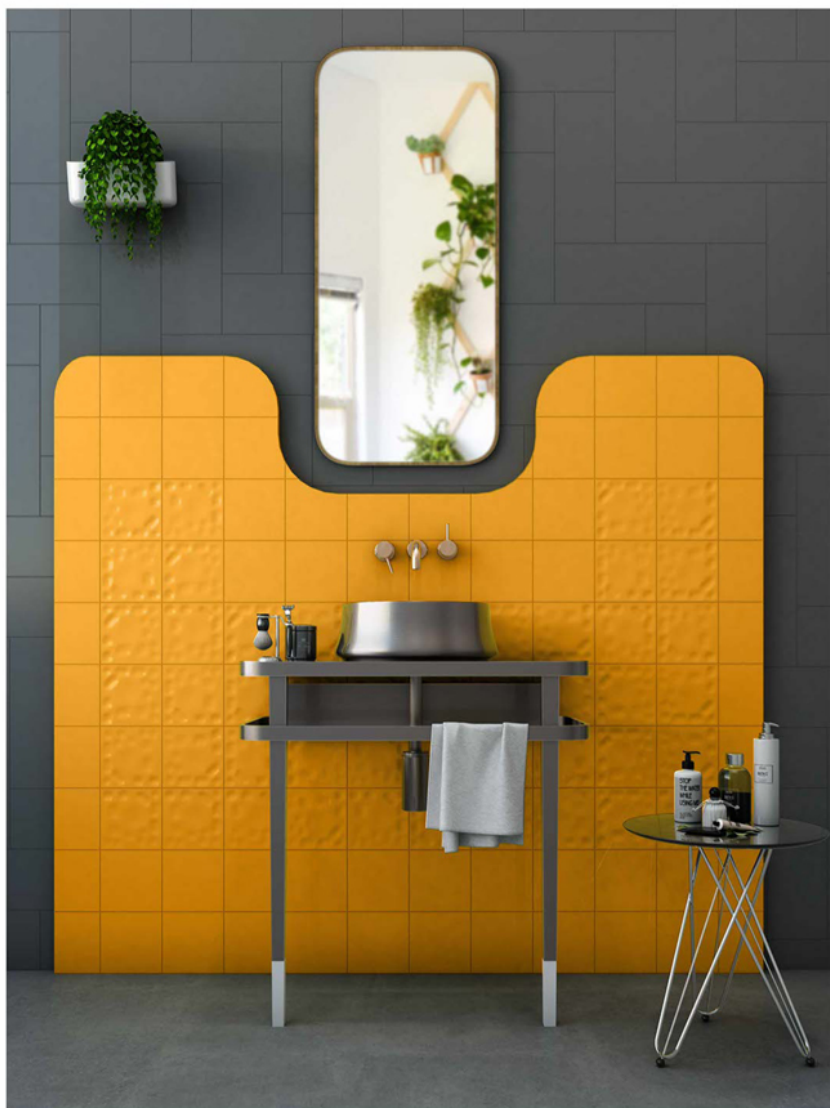

200X200MM

75X300MM
BEVELED

75X300MM
BEVELED

MANGO YELLOW
200X200 (PLAIN), 108X108(BUMPY)
GLOSSY FINISH

MANGO YELLOW
108X108 (BUMPY, PLAIN)
GLOSSY FINISH

DARK GRAY
108X108 (PLAIN)
GLOSSY FINISH

MANGO YELLOW
200X200 (PLAIN), 108X108(BUMPY)
GLOSSY FINISH