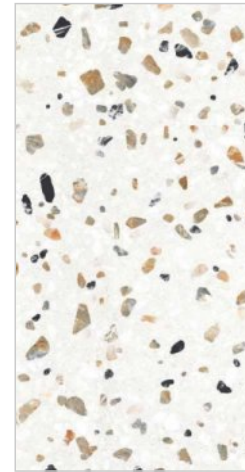

R-4

SURFACE
MATT

**600x
1200MM**

60x120CM / 2'x4'