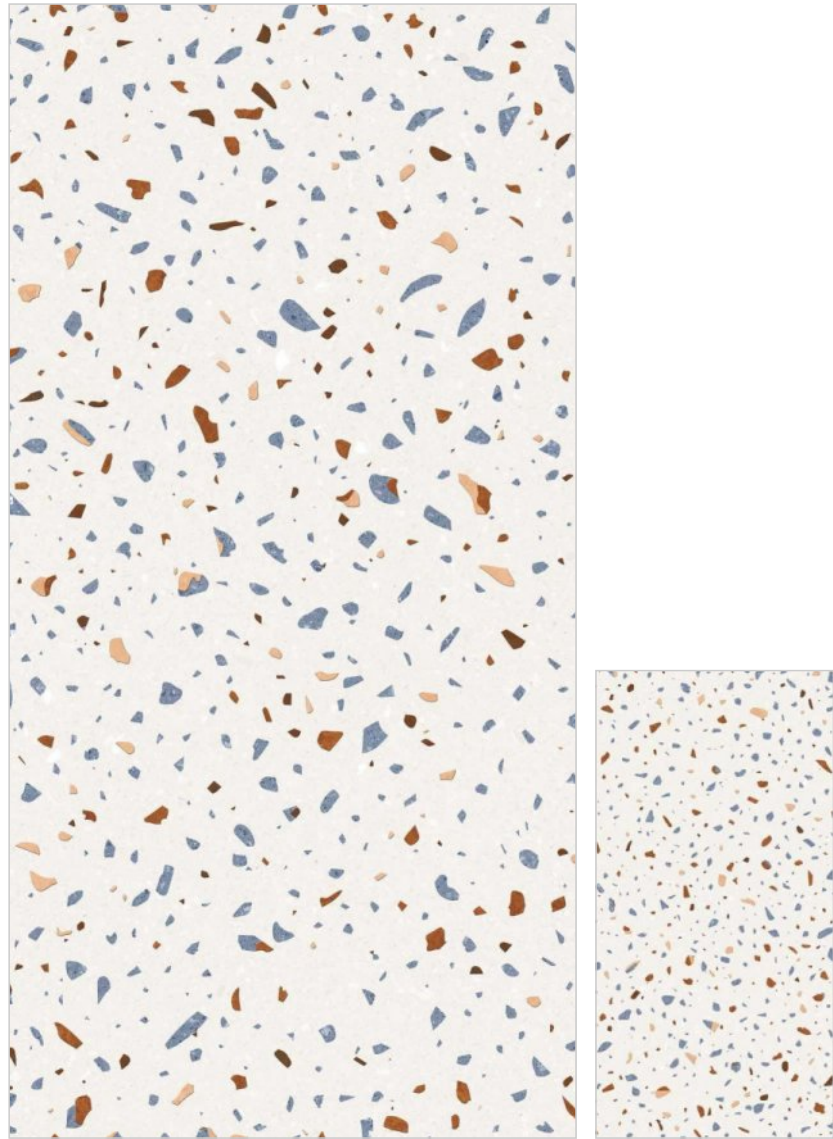

TZ-03

R-2

SURFACE
MATT

**600x
1200MM**

60x120CM / 2'x4'