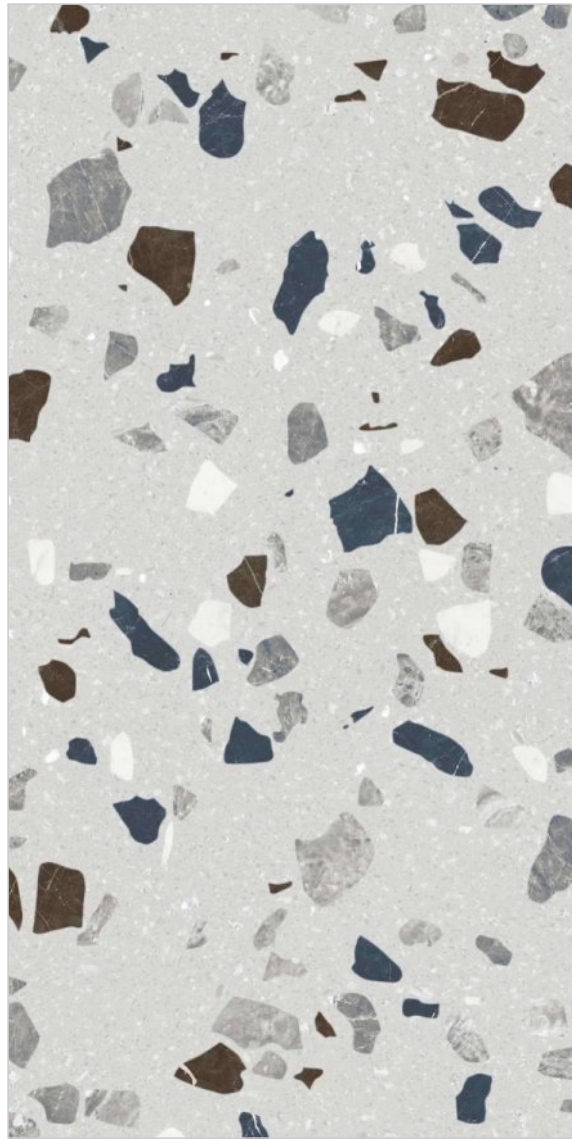

**WHERE
ELEGANCE
MEETS ARTISTRY**

TZ-46

R-3

SURFACE
MATT

**600x
1200MM**

60x120CM / 2'x4'

TZ-47

R-2