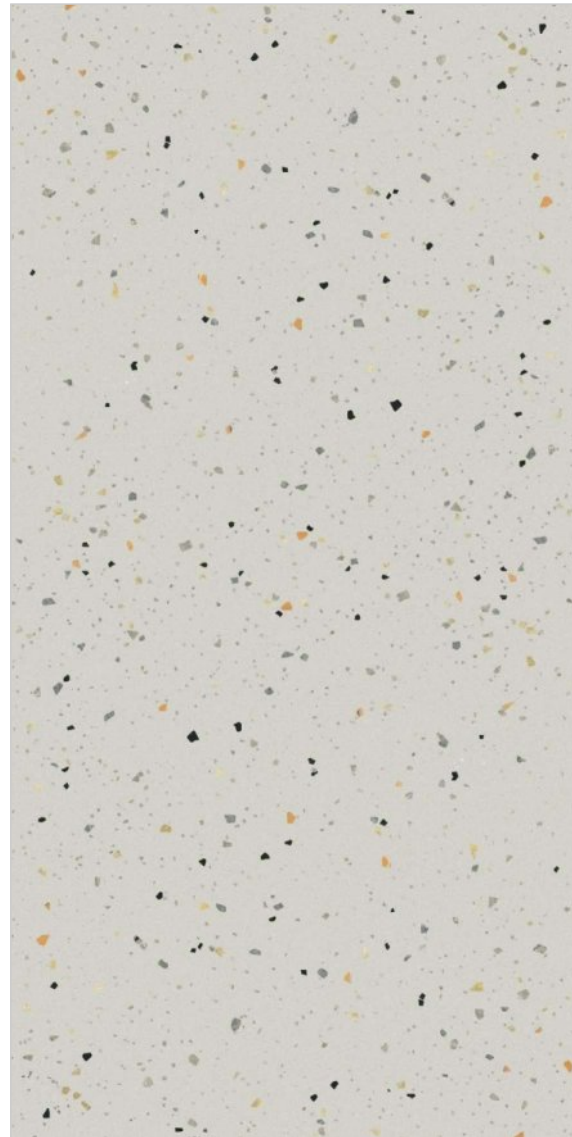

**600x
1200MM**

60x120CM / 2'x4'

TZ-35

SURFACE
MATT

**600x
1200MM**

60x120CM / 2'x4'

TZ-36

TZ-37