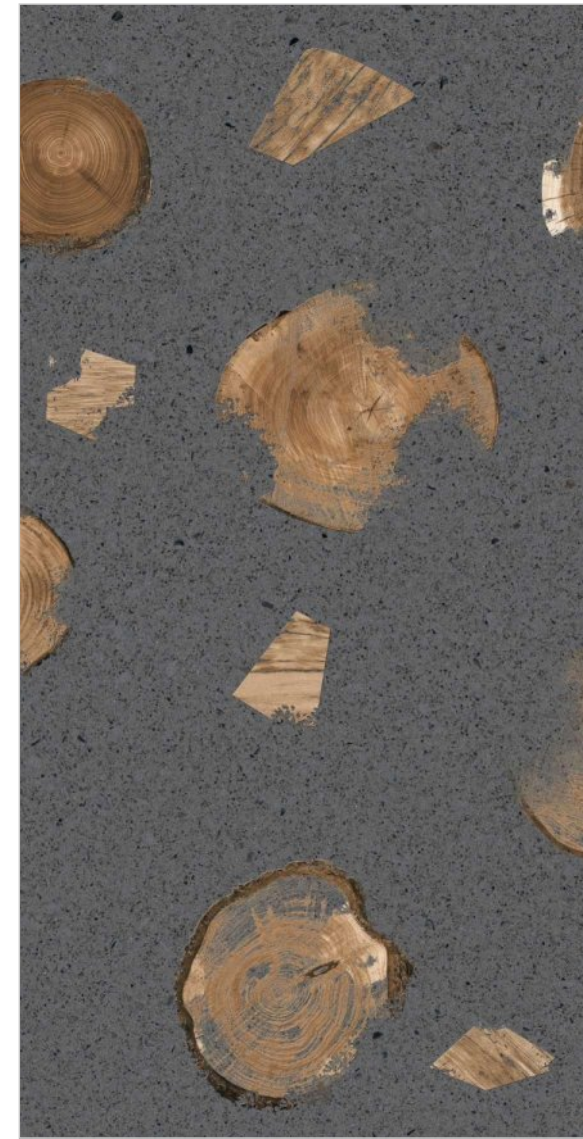

R-2

SURFACE
MATT

**600x
1200MM**

60x120CM / 2'x4'

TZ-10

R-2

TZ-11

R-3