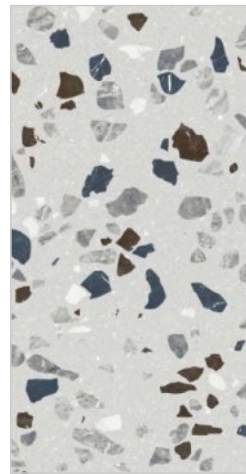

**WHERE
ELEGANCE
MEETS ARTISTRY**

TZ-46

R-3

SURFACE
MATT

**600x
1200MM**

60x120CM / 2'x4'

TZ-47

R-2