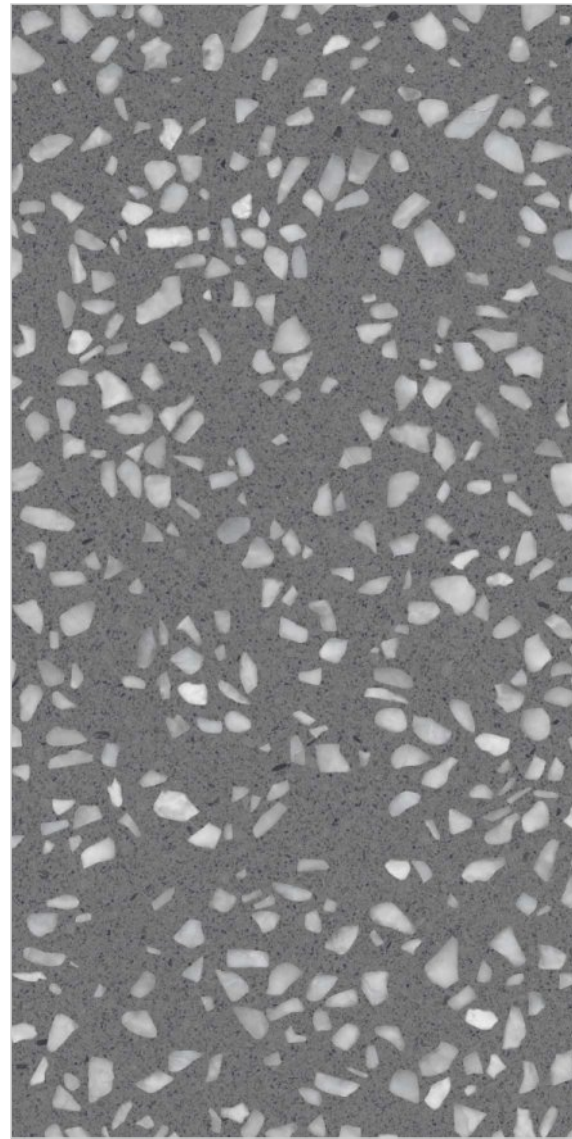

SURFACE
MATT

**600x
1200MM**

60x120CM / 2'x4'

TZ-17

R-2

TZ-18

R-2

TZ-19