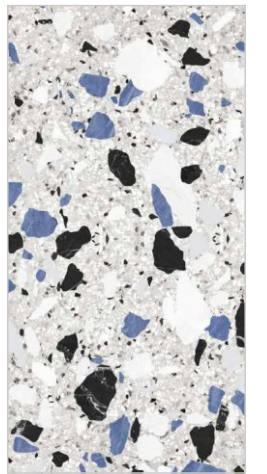

R-4

SURFACE
MATT

**600x
1200MM**

60x120CM / 2'x4'