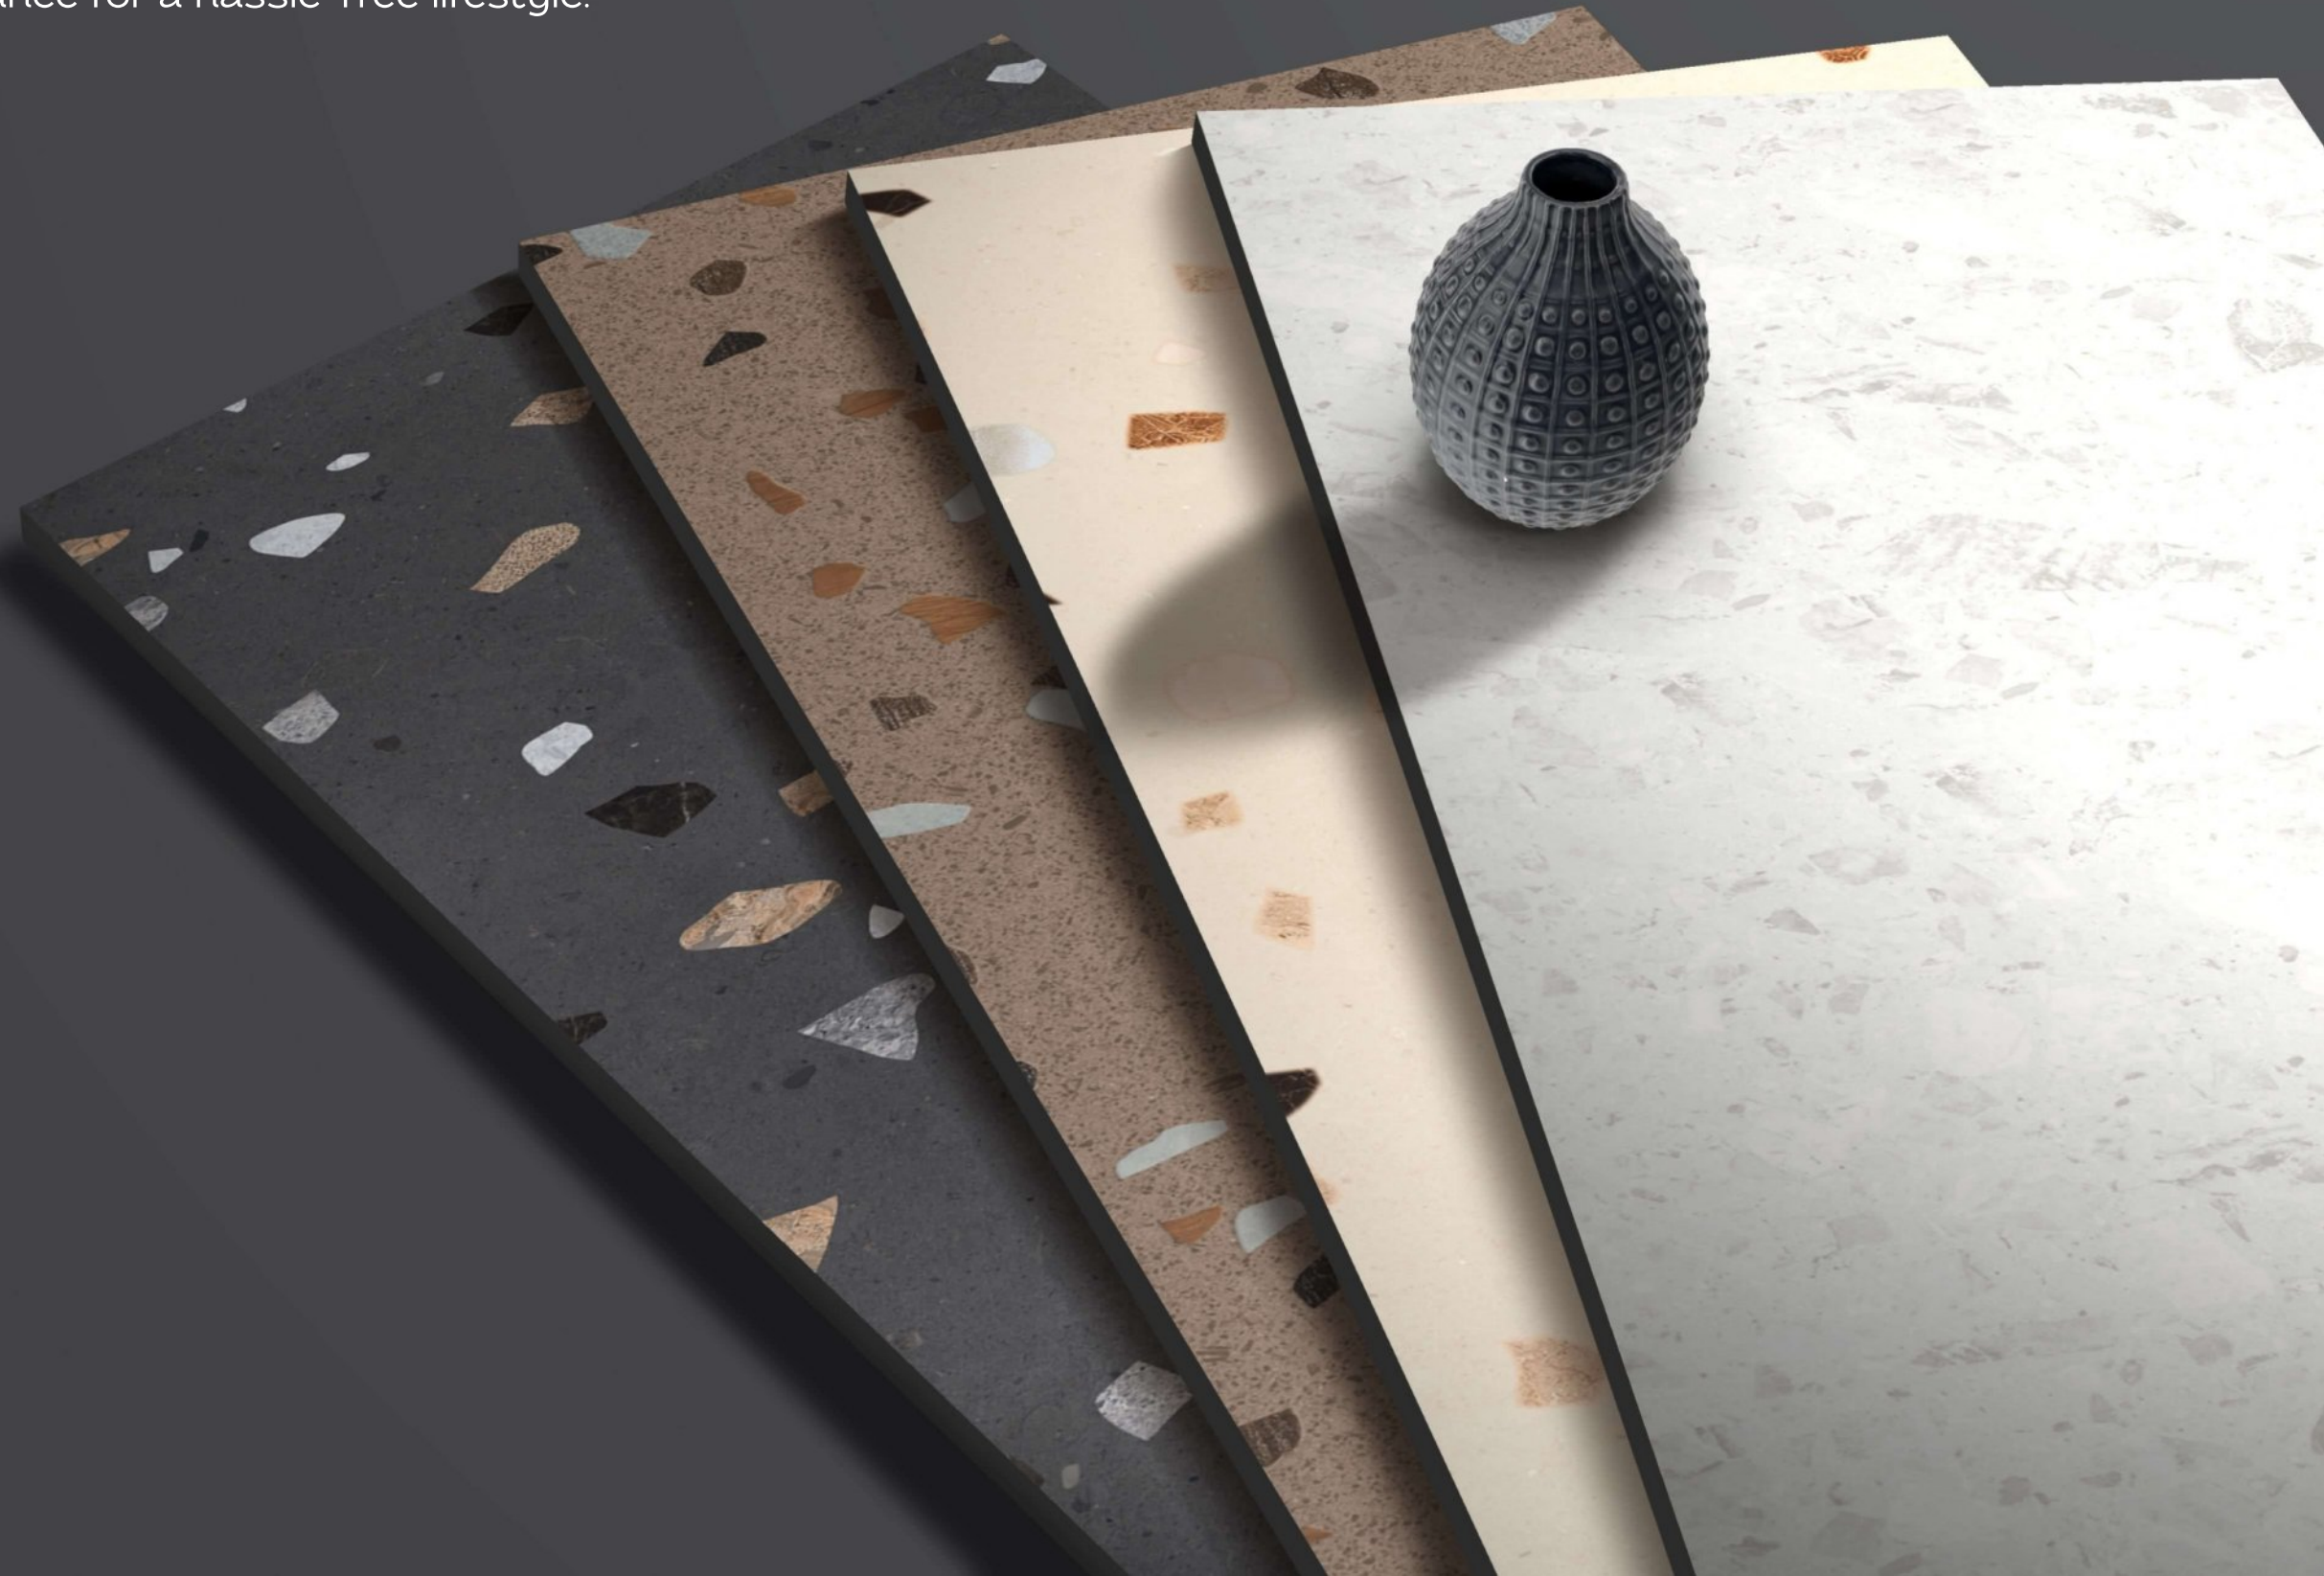

UNMATCHED ELEGANCE AND STRENGTH

These surfaces provide an extra edge with feature-rich attributes like resistance to weather and chemicals, easy-to-clean and maintain, abrasion proof, stain and scratch resistant that do not require special care. Create your envisioned ambiance for a hassle-free lifestyle.