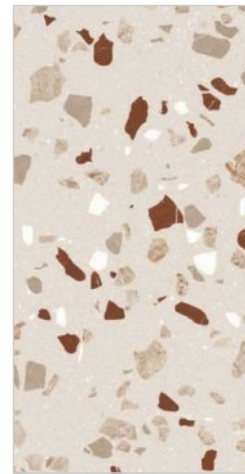

R-2

SURFACE
MATT

**600x
1200MM**

60x120CM / 2'x4'