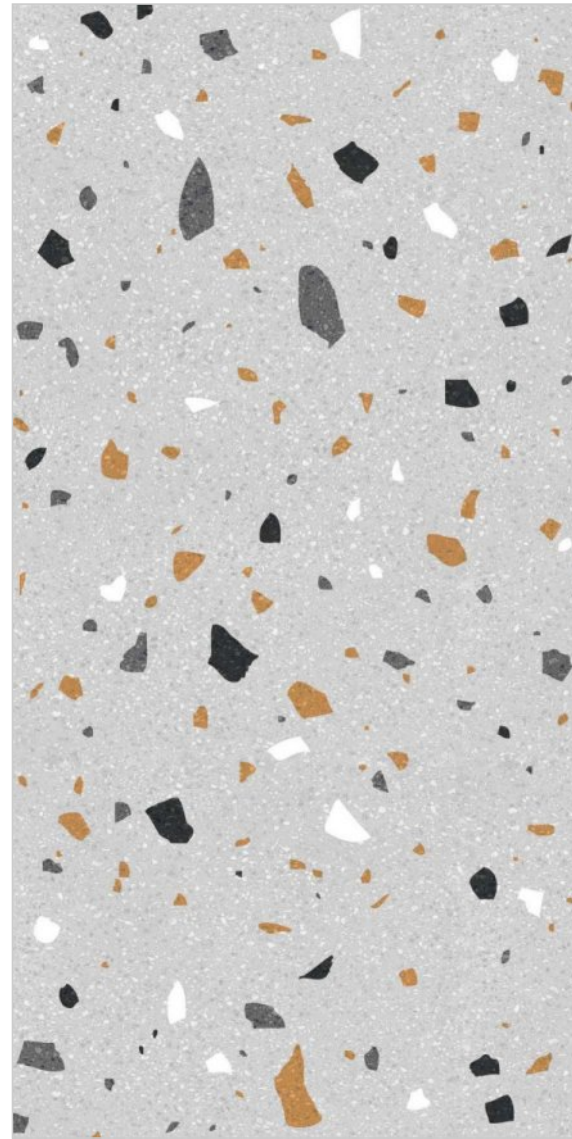

TZ-30

TZ-33