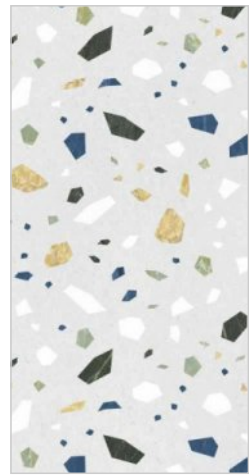

TZ-53

R-2

SURFACE
MATT

**600x
1200MM**

60x120CM / 2'x4'

TZ-54

R-3

TZ-55