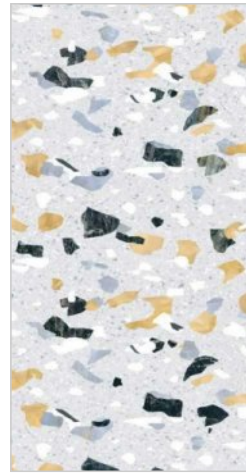

TZ-38

R-3

SURFACE
MATT

**600x
1200MM**

60x120CM / 2'x4'

TZ-39

R-3

SURFACE
MATT