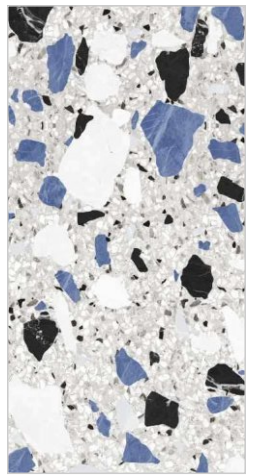

TZ-56

R-4

SURFACE
MATT

**600x
1200MM**

60x120CM / 2'x4'