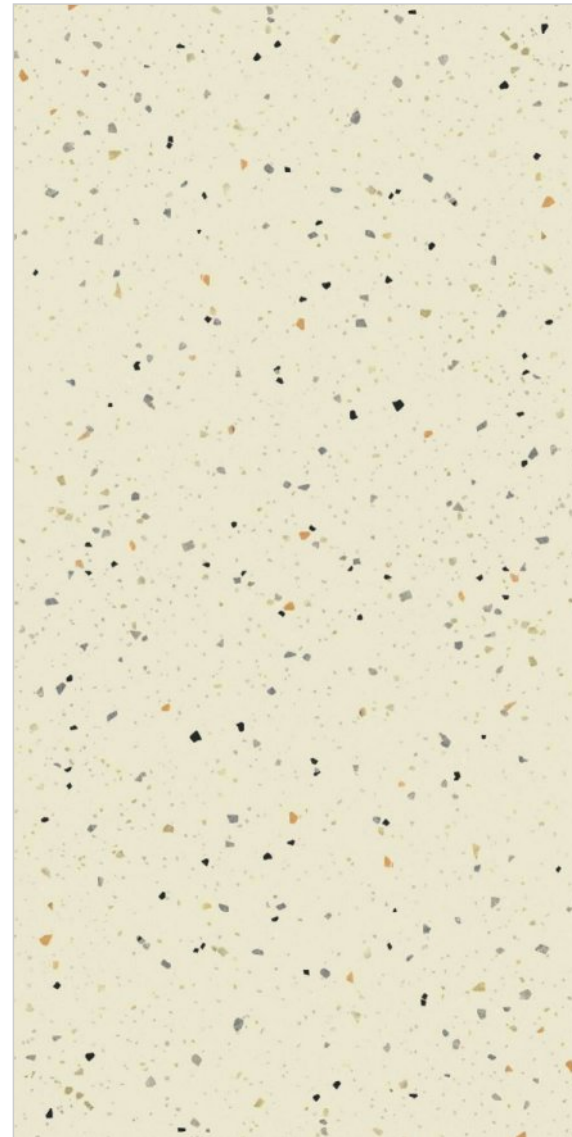

**600x
1200MM**

60x120CM / 2'x4'

TZ-35

SURFACE
MATT

**600x
1200MM**

60x120CM / 2'x4'

TZ-36

TZ-37