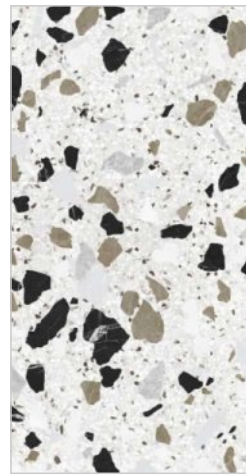

R-3

TZ-56

R-4

SURFACE
MATT

**600x
1200MM**

60x120CM / 2'x4'

TZ-57

R-4