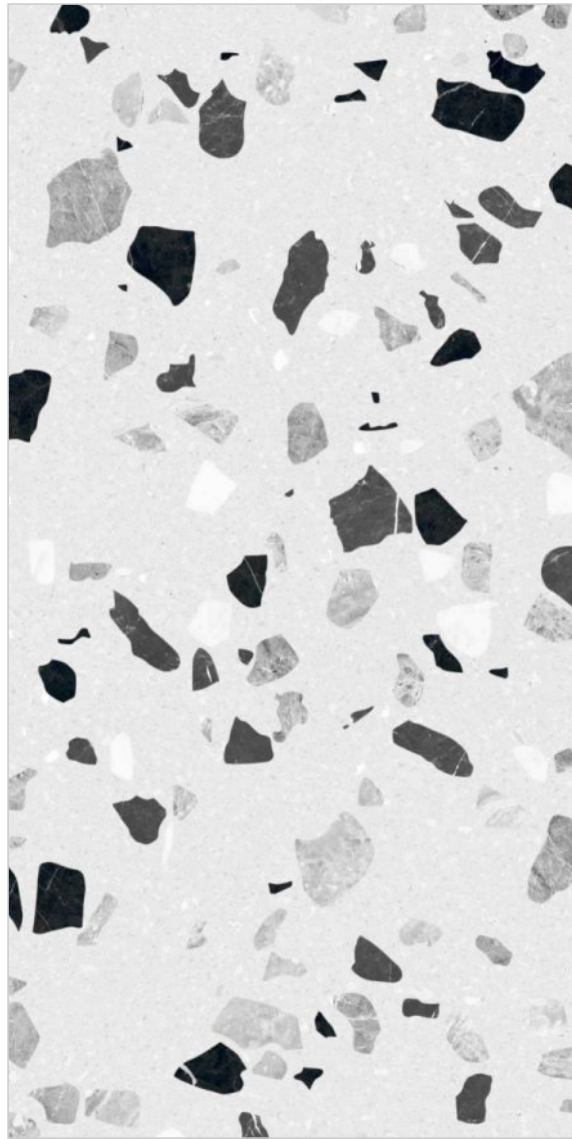

TZ-12

R-3

SURFACE
MATT

**600x
1200MM**

60x120CM / 2'x4'

TZ-13

R-2

TZ-14