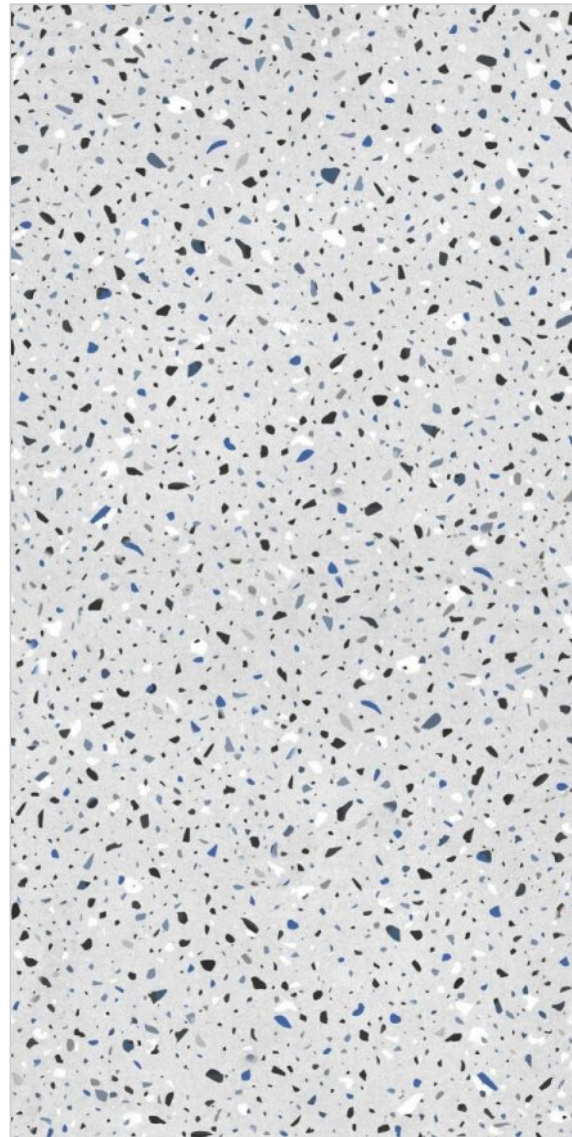

**600x
1200MM**

60x120CM / 2'x4'

TZ-29

TZ-30

TZ-31

R-2

SURFACE
MATT

**600x
1200MM**