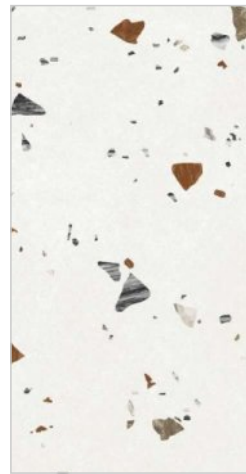

R-2

SURFACE
MATT

**600x
1200MM**

60x120CM / 2'x4'