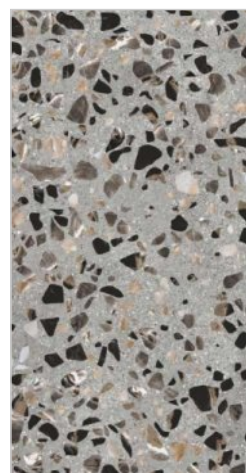

TZ-09

R-2

SURFACE
MATT

**600x
1200MM**

60x120CM / 2'x4'