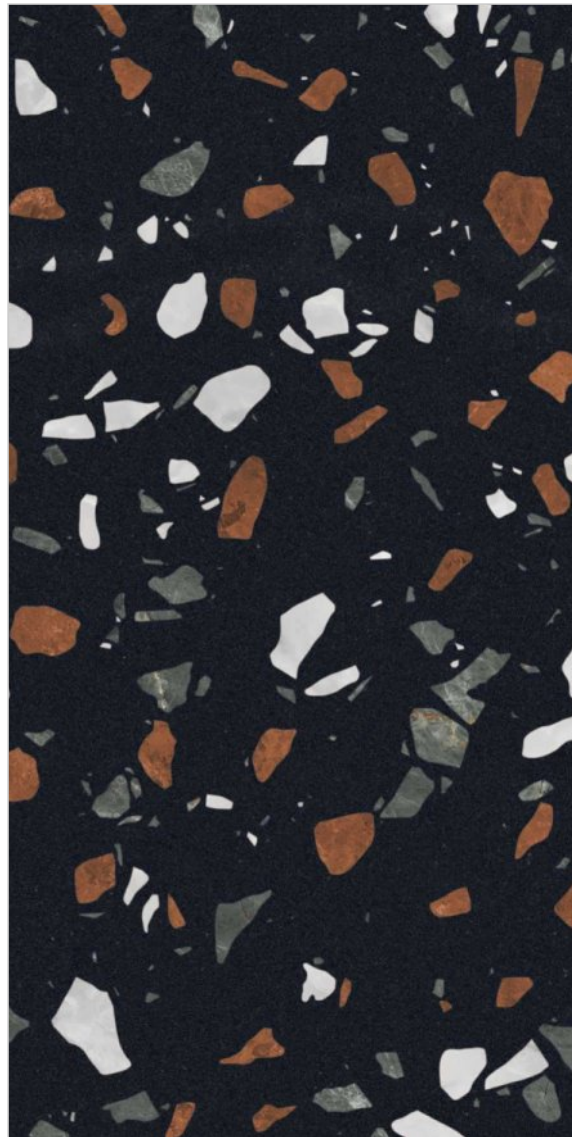

R-2

TZ-15

R-2

SURFACE
MATT

**600x
1200MM**

60x120CM / 2'x4'

TZ-16

R-2