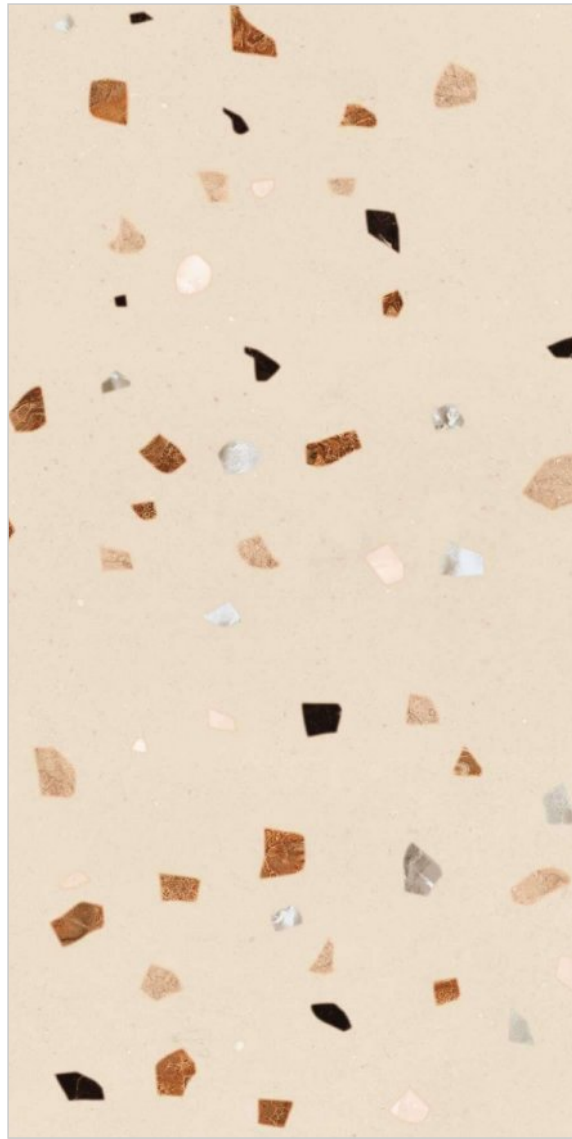

TZ-21

SURFACE
MATT

**600x
1200MM**

60x120CM / 2'x4'