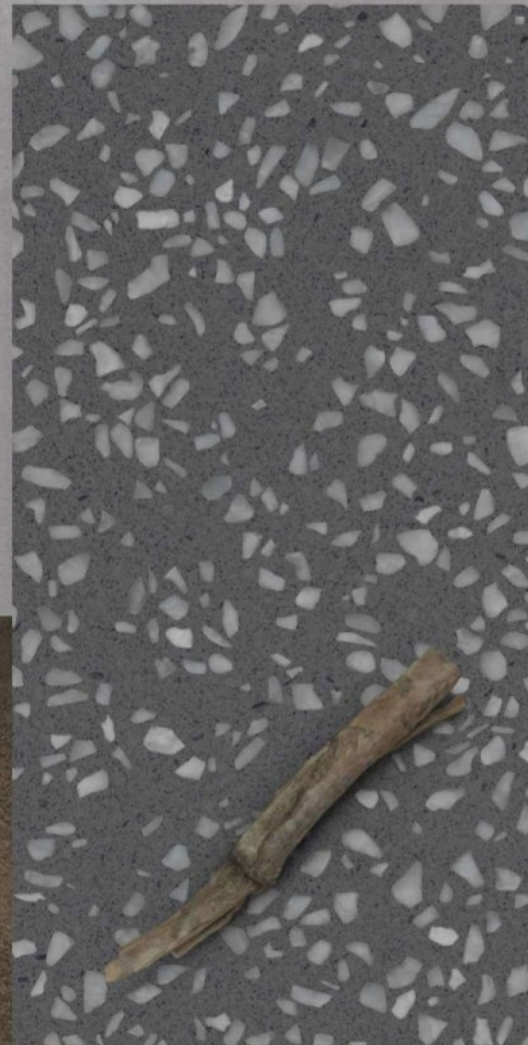

Our Terrazzo Tiles collection is a celebration of timeless elegance and the artistic mastery that lies within Carrara's renowned quarries. These tiles pay homage to the rich history and natural marvels of Terrazzo marble, known for its luxurious and distinctive veining. Each piece in this collection echoes the dedication and craftsmanship of artisans who have shaped masterpieces for centuries

**WHERE
ELEGANCE
MEETS ARTISTRY**