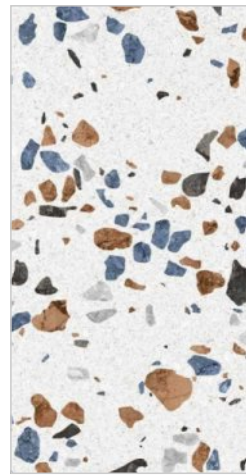

R-3

TZ-05

R-3

SURFACE
MATT

**600x
1200MM**

60x120CM / 2'x4'

TZ-06

R-3