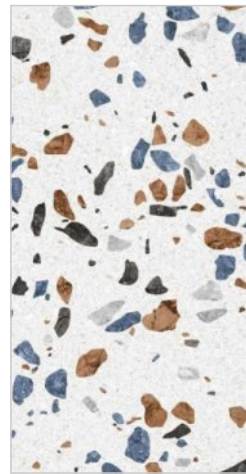

R-3

TZ-05

R-3

SURFACE
MATT

**600x
1200MM**

60x120CM / 2'x4'

TZ-06

R-3