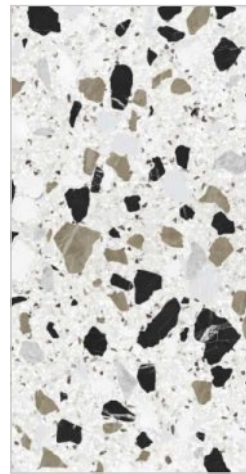

R-3

TZ-56

R-4

SURFACE
MATT

**600x
1200MM**

60x120CM / 2'x4'

TZ-57

R-4