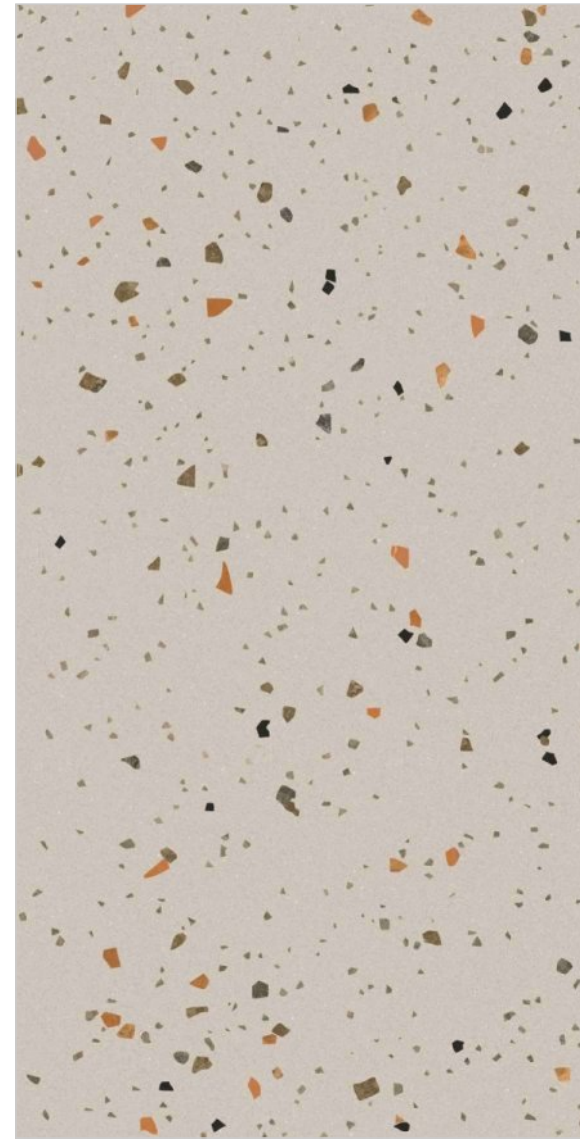

TZ-49

SURFACE
MATT

**600x
1200MM**

60x120CM / 2'x4'