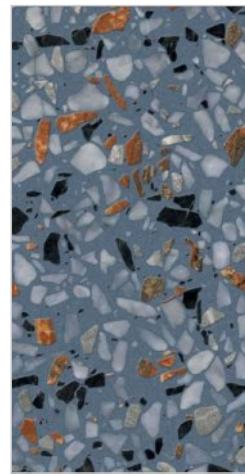

R-2

SURFACE
MATT

**600x
1200MM**

60x120CM / 2'x4'