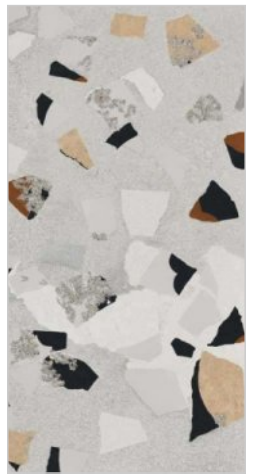

60x120CM / 2'x4'

TZ-21

R-2

TZ-22

R-2

TZ-23

R-2

SURFACE
MATT