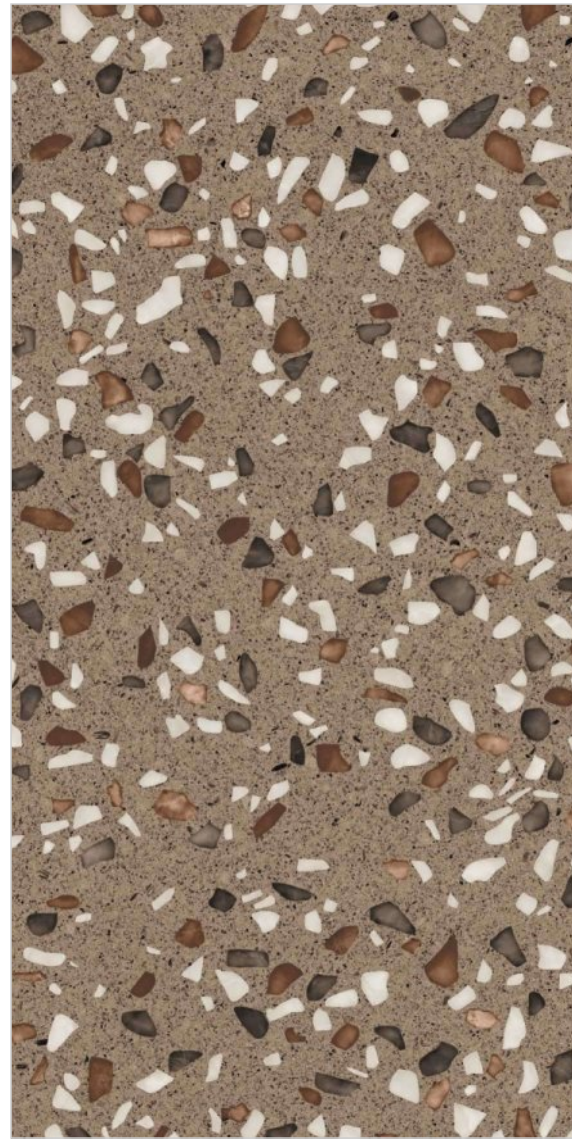

60x120CM / 2'x4'

TZ-21

R-2

TZ-22

R-2

TZ-23

R-2

SURFACE
MATT