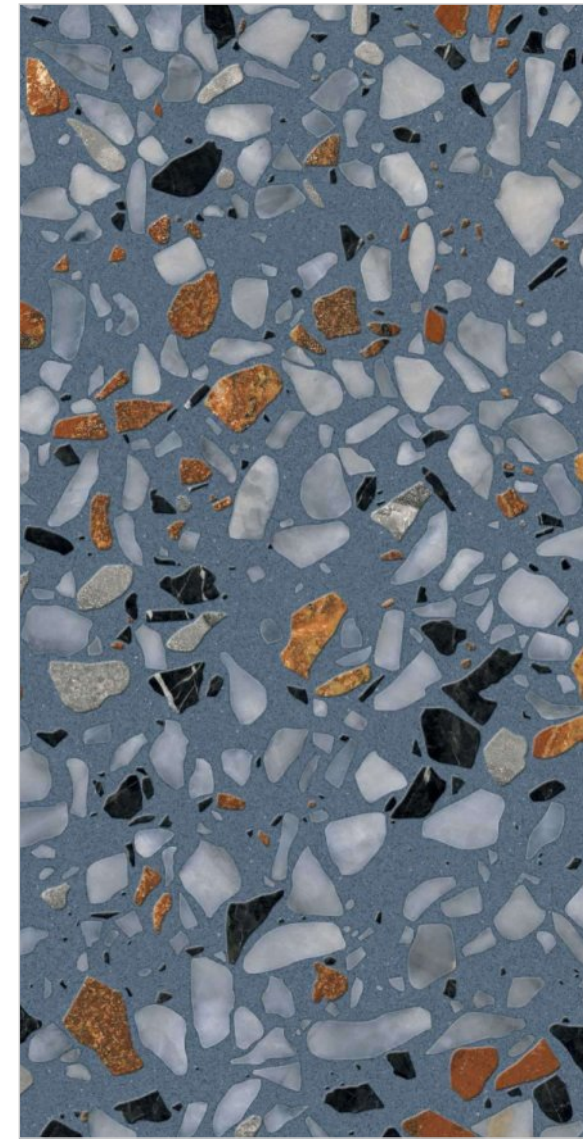

TZ-15

SURFACE
MATT

**600x
1200MM**

60x120CM / 2'x4'