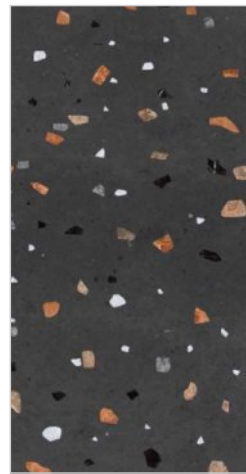

R-2

SURFACE
MATT

**600x
1200MM**

60x120CM / 2'x4'

TZ-20

R-2

SURFACE
MATT

**600x
1200MM**