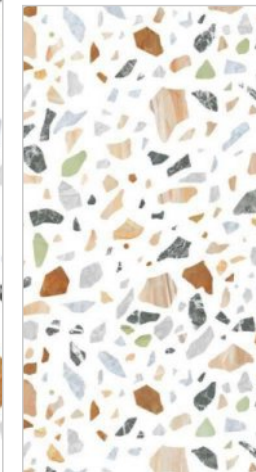

R-3

SURFACE
MATT

**600x
1200MM**

60x120CM / 2'x4'