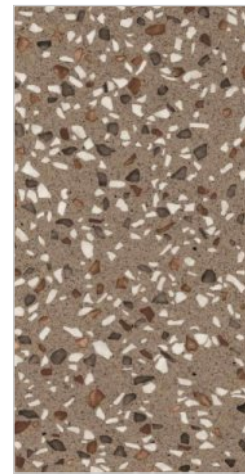

60x120CM / 2'x4'

TZ-21

R-2

TZ-22

R-2

TZ-23

R-2

SURFACE
MATT