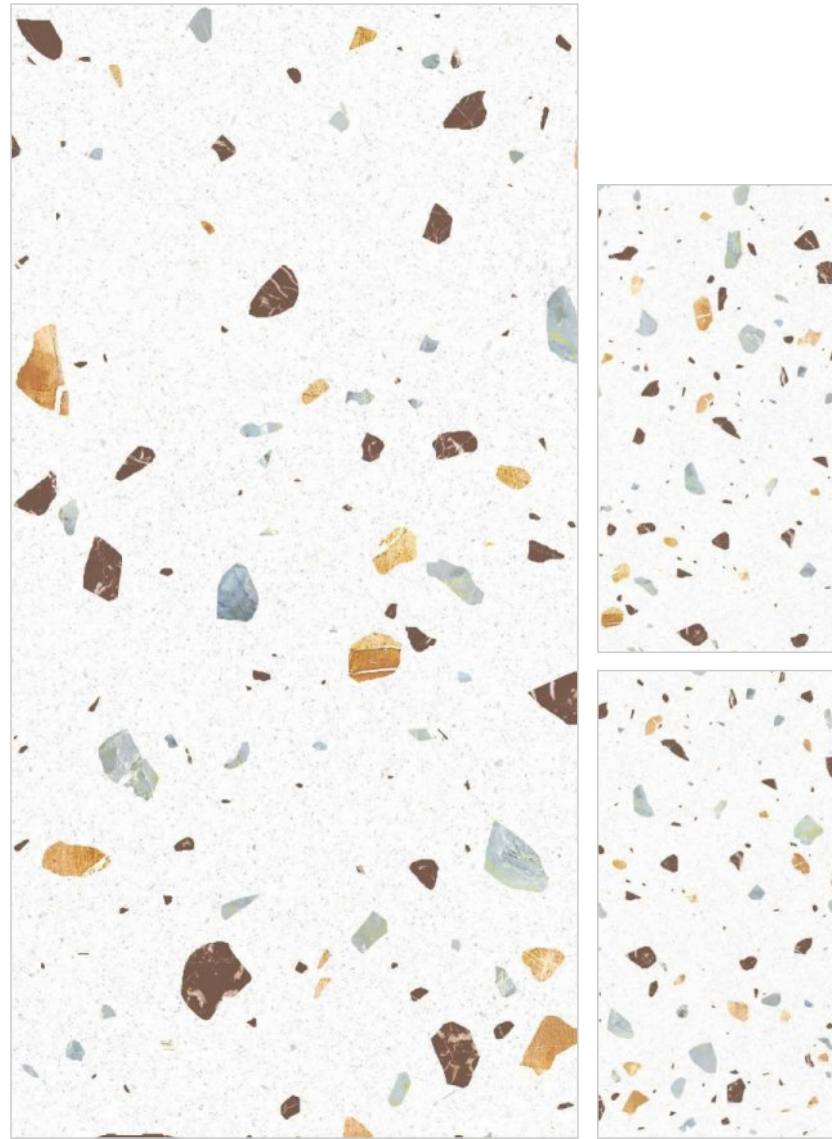

TZ-04

R-3

SURFACE
MATT

**600x
1200MM**

60x120CM / 2'x4'