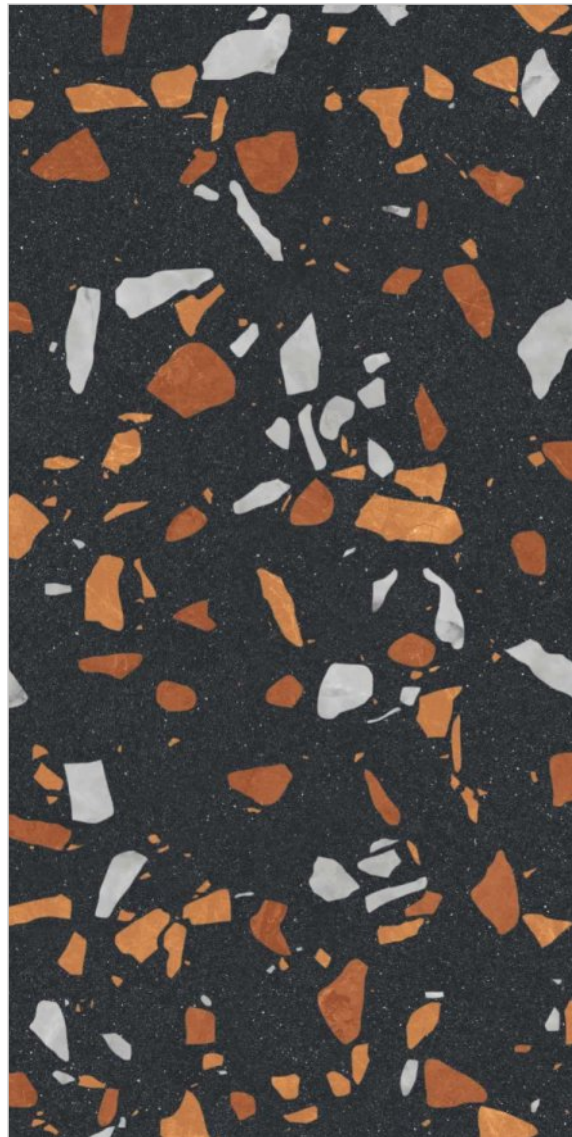

TZ-48

R-2

TZ-49

R-2

SURFACE
MATT

**600x
1200MM**

60x120CM / 2'x4'

TZ-50