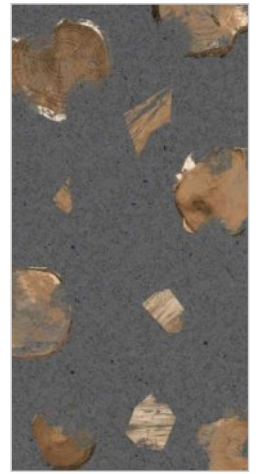

SURFACE
MATT

**600x
1200MM**

60x120CM / 2'x4'