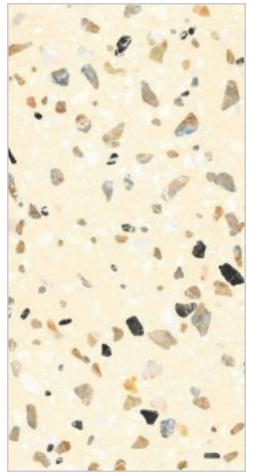

TZ-27

R-4

SURFACE
MATT

**600x
1200MM**

60x120CM / 2'x4'