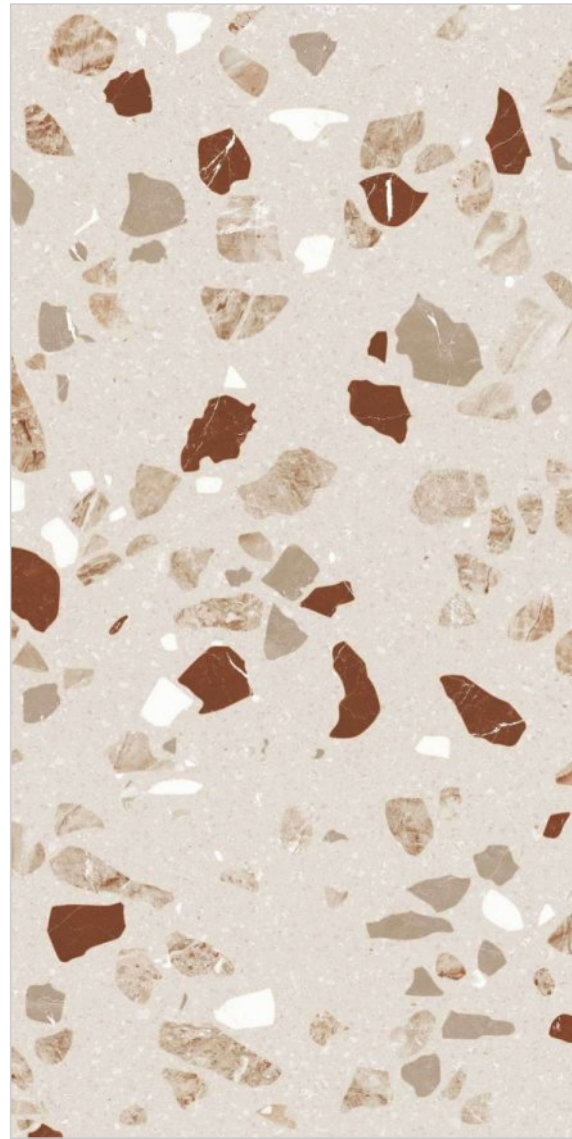

**WHERE
ELEGANCE
MEETS ARTISTRY**

TZ-46

R-3

SURFACE
MATT

**600x
1200MM**

60x120CM / 2'x4'

TZ-47

R-2