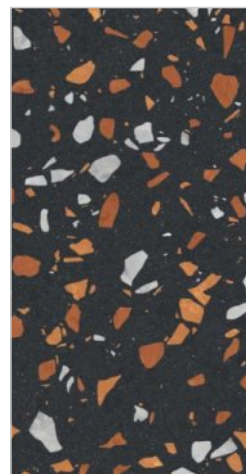

TZ-48

R-2

TZ-49

R-2

SURFACE
MATT

**600x
1200MM**

60x120CM / 2'x4'

TZ-50