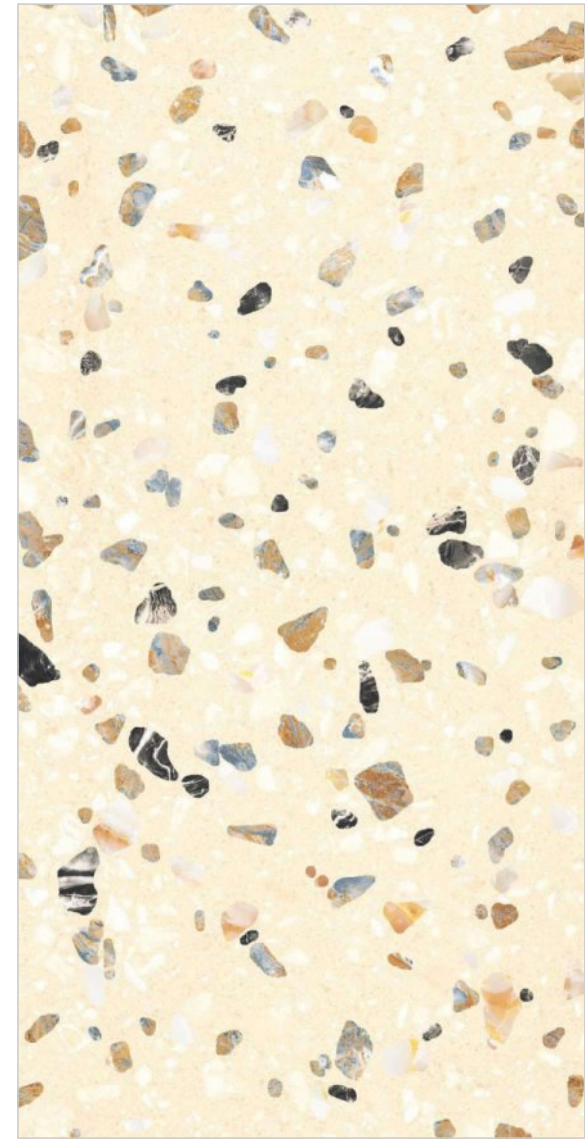

TZ-27

SURFACE
MATT

**600x
1200MM**

60x120CM / 2'x4'