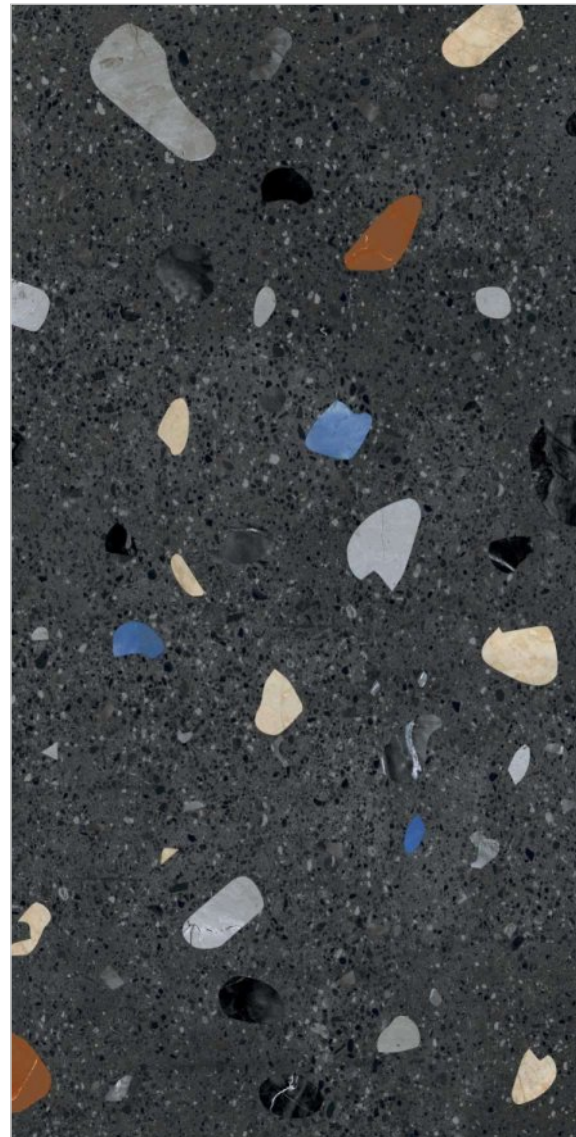

TZ-40

SURFACE
MATT

**600x
1200MM**

60x120CM / 2'x4'