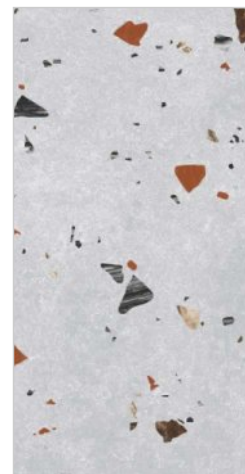

R-2

SURFACE
MATT

**600x
1200MM**

60x120CM / 2'x4'