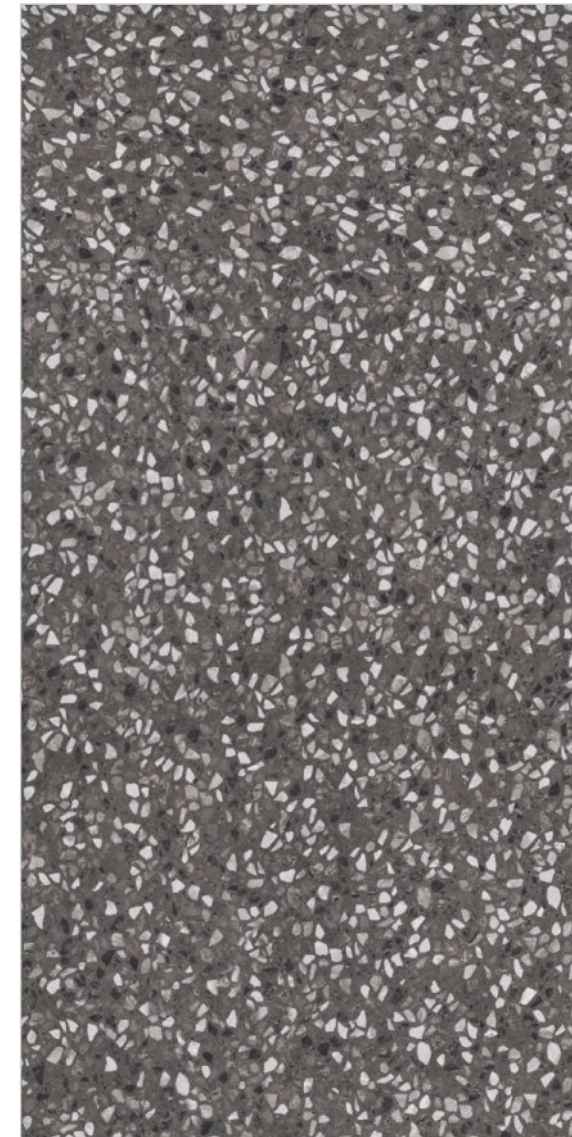

60x120CM / 2'x4'

TZ-43

R-3

TZ-44

TZ-45

R-4

SURFACE
MATT

**600x
1200MM**