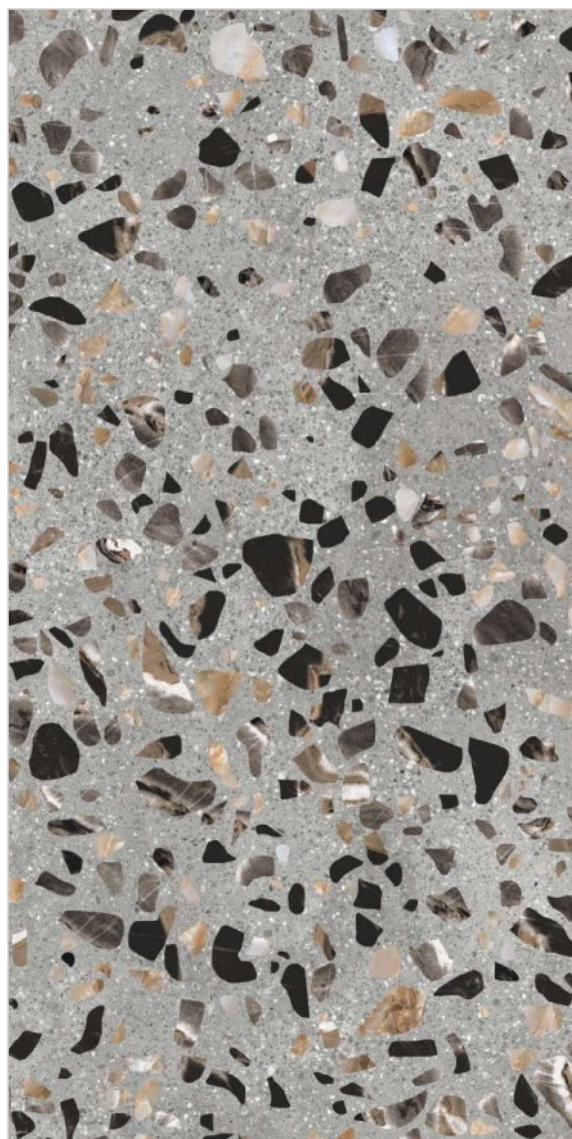

TZ-09

R-2

SURFACE
MATT

**600x
1200MM**

60x120CM / 2'x4'