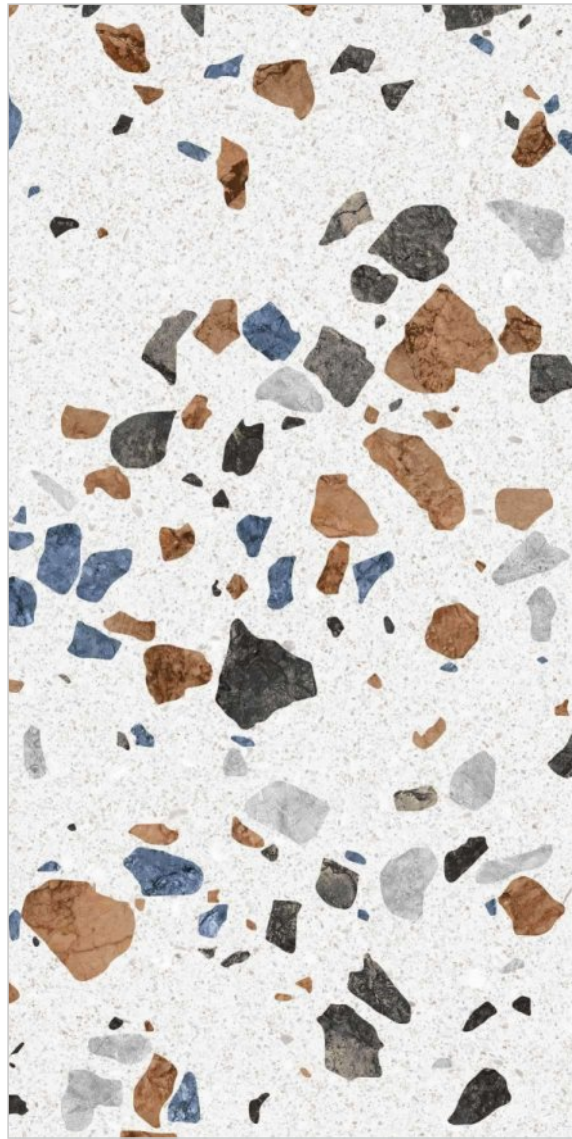

R-3

TZ-05

R-3

SURFACE
MATT

**600x
1200MM**

60x120CM / 2'x4'

TZ-06

R-3