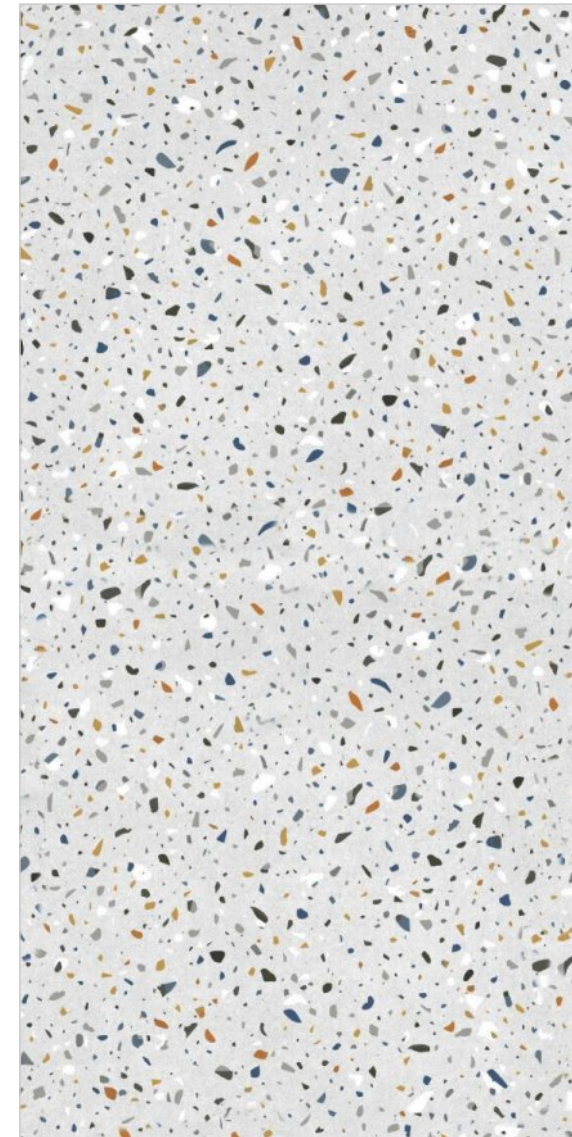

**600x
1200MM**

60x120CM / 2'x4'

TZ-29

TZ-30

TZ-31

R-2

SURFACE
MATT

**600x
1200MM**