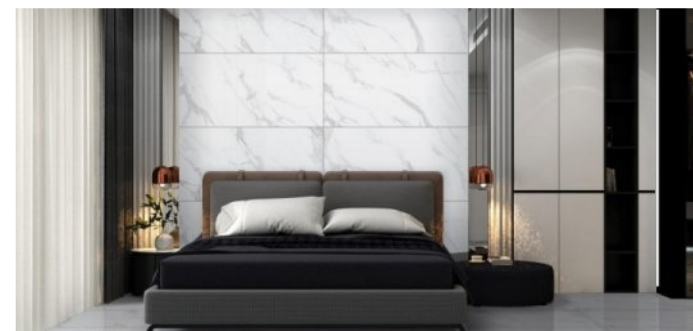

**THE HARMONY
BETWEEN SHAPES
AND MATERIALS
IS A REQUIREMENT
OF HIGH-END
INTERIOR DESIGN.**

ALASKA GREY

Surface
Glossy Surface

Size

600X1200MM
60x120CM | 2'x4'

4

RANDOMS AVAILABLE

ALPHA WHITE