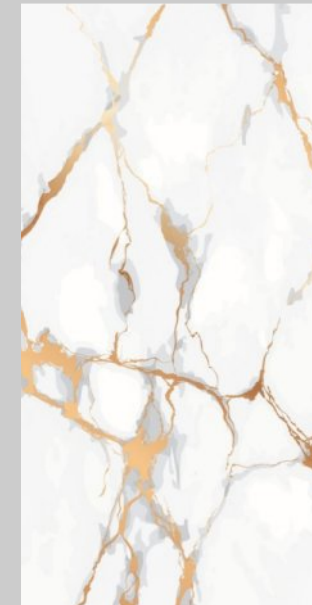

**MAGNETIC
GOLD**

Surface
Glossy Surface

Size

**600X1200MM
60x120CM | 2'x4'**

4

RANDOMS AVAILABLE