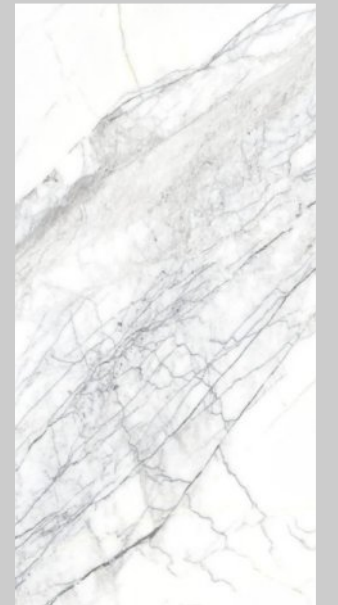

STATUARIO MAZE

Surface
Glossy Surface

Size

600X1200MM
60x120CM | 2'x4'

4

RANDOMS AVAILABLE