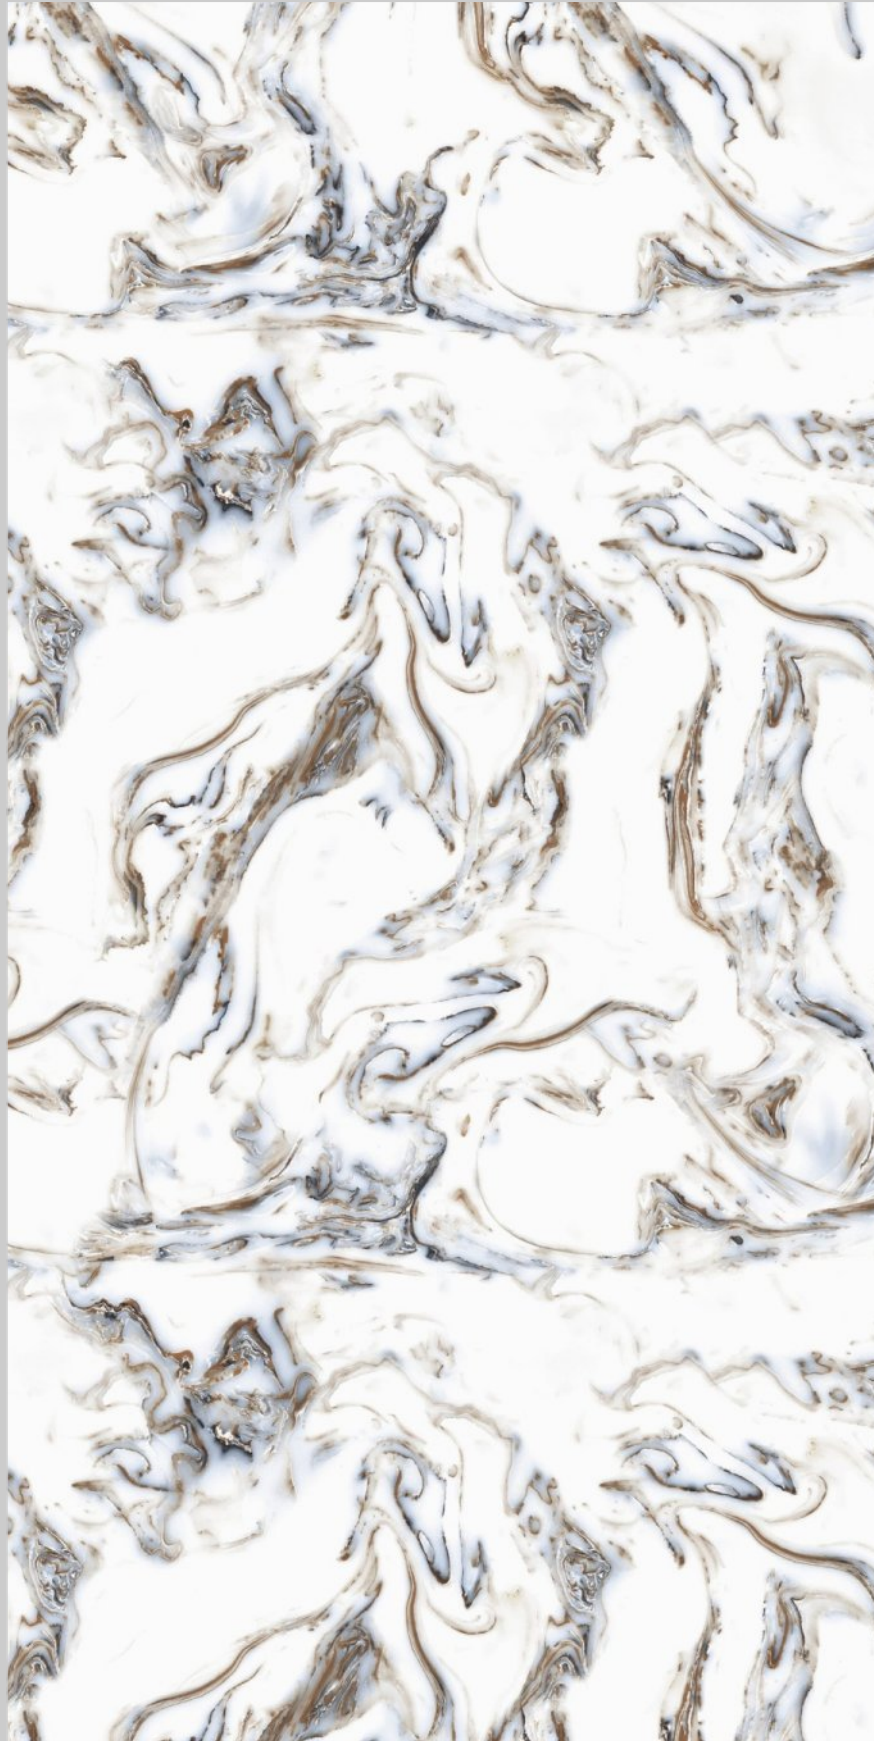

Surface
Glossy Surface

Size

**600X1200MM
60x120CM | 2'x4'**

4

RANDOMS AVAILABLE

FLUID BLUE

Surface
Glossy Surface

Size