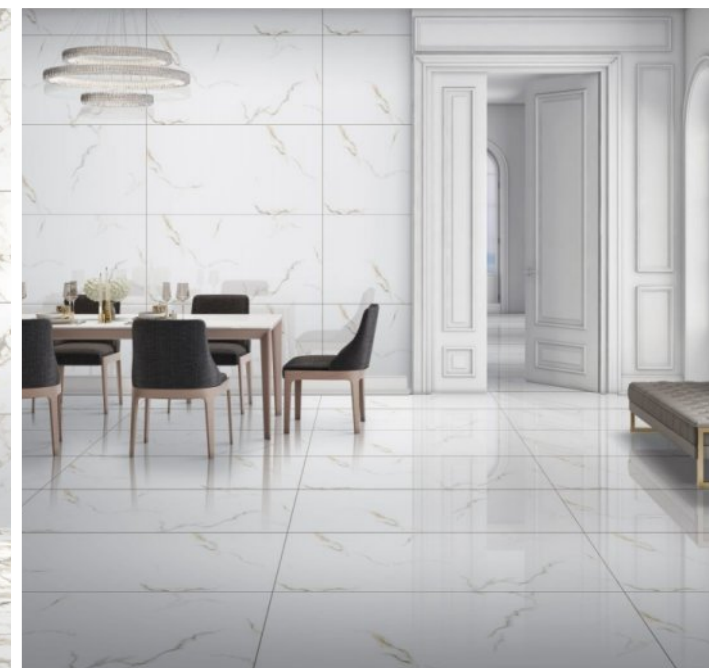

**THE HARMONY
BETWEEN SHAPES
AND MATERIALS
IS A REQUIREMENT
OF HIGH-END
INTERIOR DESIGN.**

ALASKA GREY

Surface
Glossy Surface

Size

600X1200MM
60x120CM | 2'x4'

4

RANDOMS AVAILABLE

ALPHA WHITE