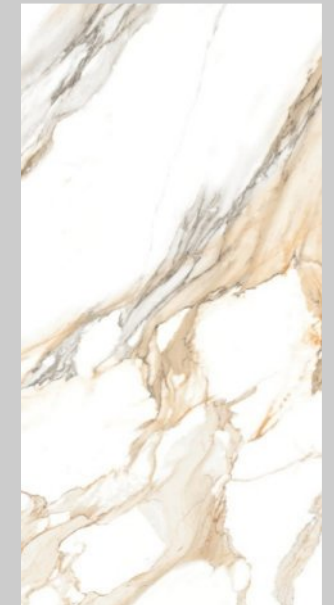

4

RANDOMS AVAILABLE

TITANIUM GOLD

Surface
Glossy Surface

Size

600X1200MM
60x120CM | 2'x4'

5

RANDOMS AVAILABLE