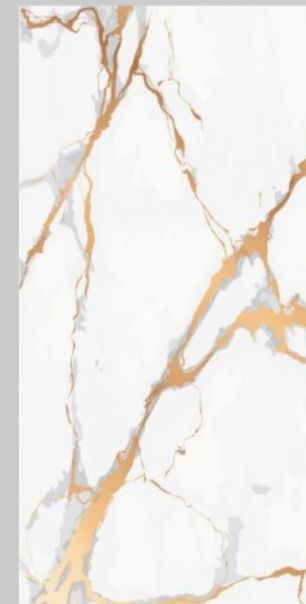

**MAGNETIC
GOLD**

Surface
Glossy Surface

Size

**600X1200MM
60x120CM | 2'x4'**

4

RANDOMS AVAILABLE