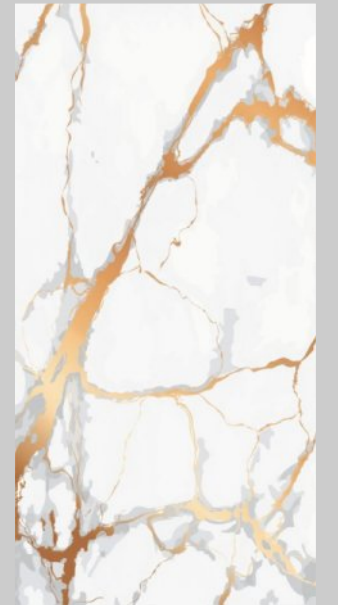

**MAGNETIC
GOLD**

Surface
Glossy Surface

Size

**600X1200MM
60x120CM | 2'x4'**

4

RANDOMS AVAILABLE