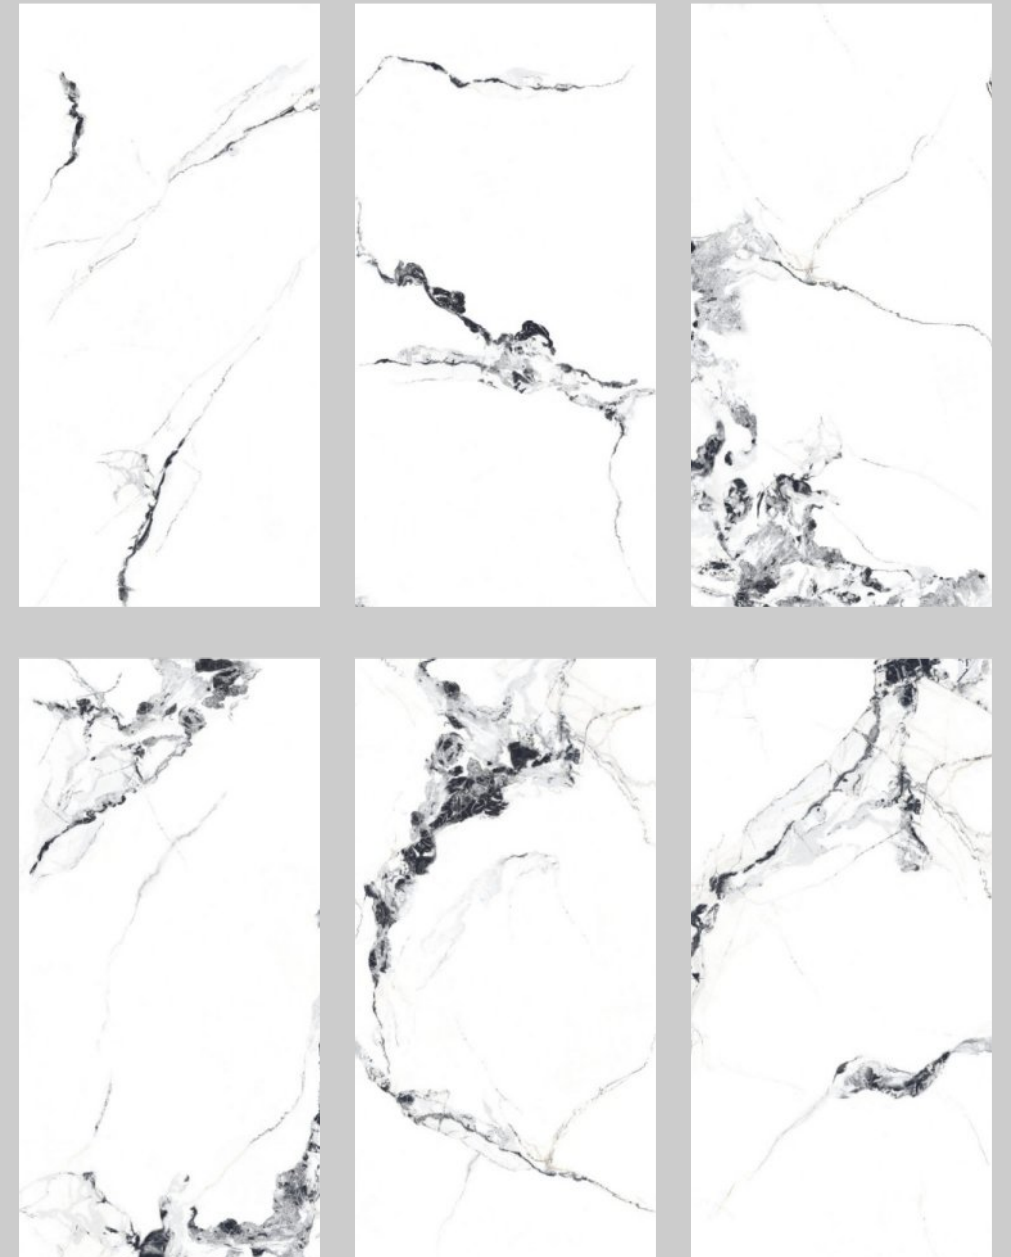

STATUARIO PANDA

Surface
Glossy Surface

Size

600X1200MM
60x120CM | 2'x4'

6

RANDOMS AVAILABLE