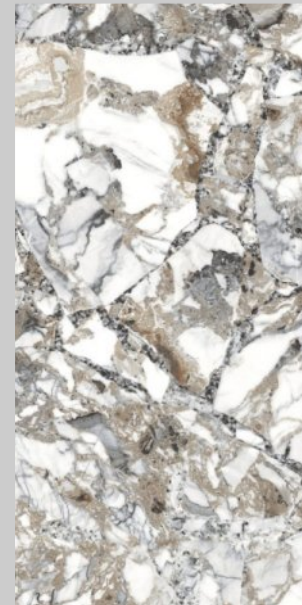

BOSTON WHITE

Surface
Glossy Surface

Size

600X1200MM
60x120CM | 2'x4'

3

RANDOMS AVAILABLE