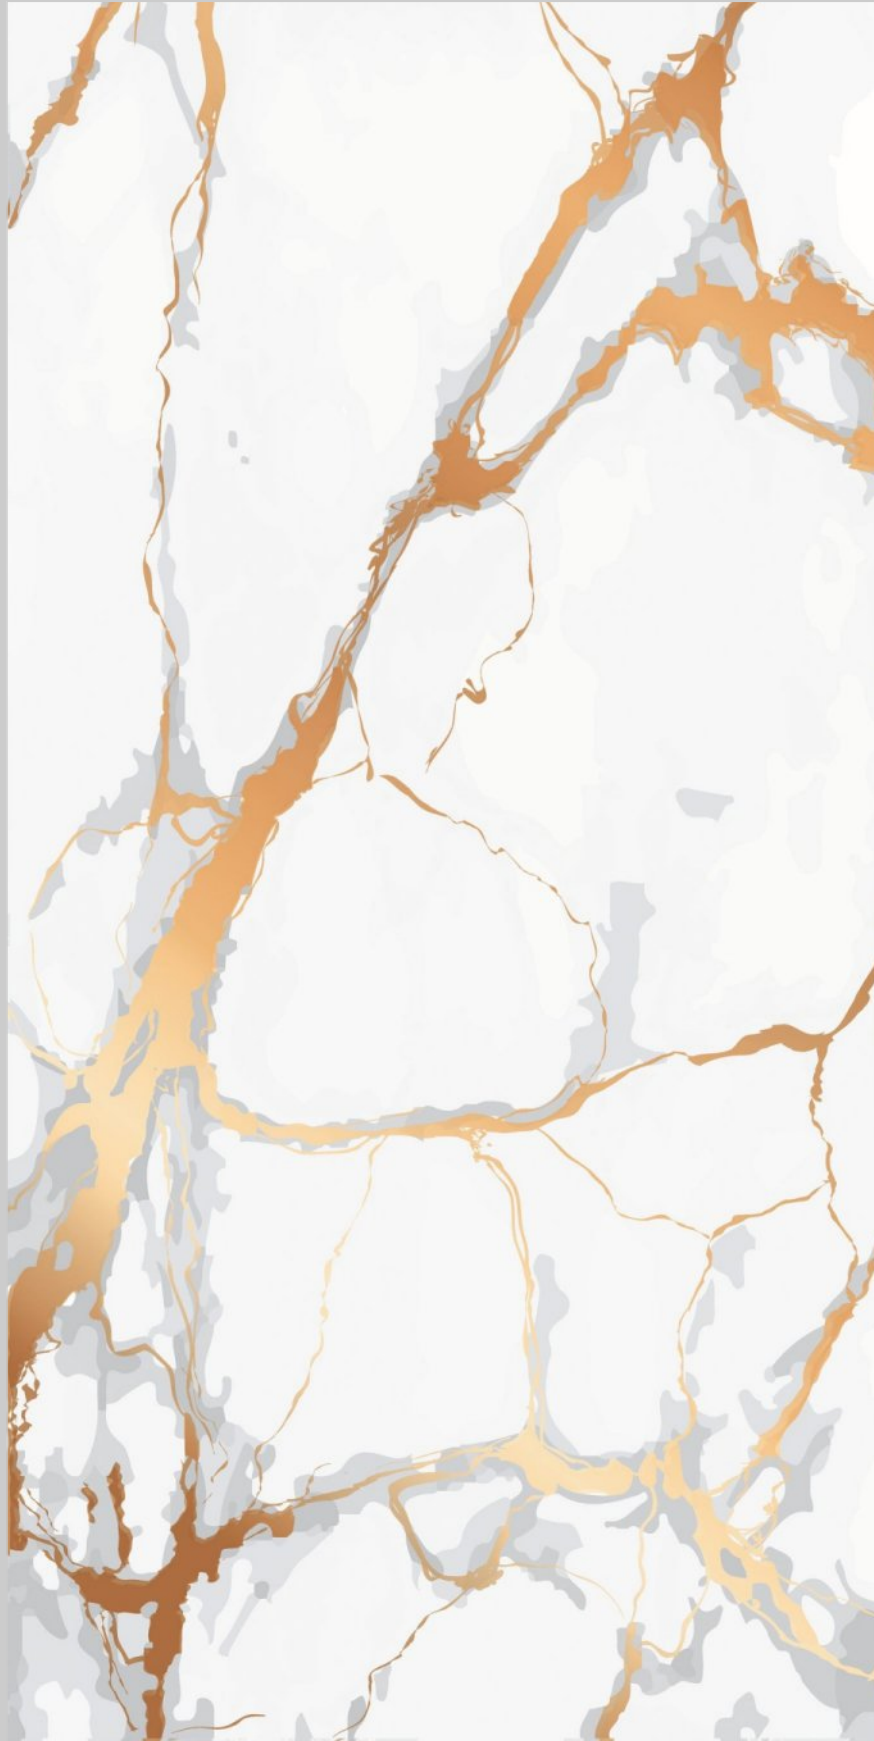

Surface
Glossy Surface

Size

**600X1200MM
60x120CM | 2'x4'**

4

RANDOMS AVAILABLE

**MAGNETIC
GOLD**

Surface
Glossy Surface

Size