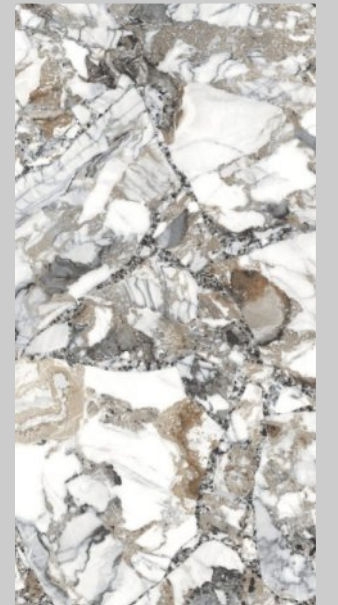

BOSTON WHITE

Surface
Glossy Surface

Size

600X1200MM
60x120CM | 2'x4'

3

RANDOMS AVAILABLE