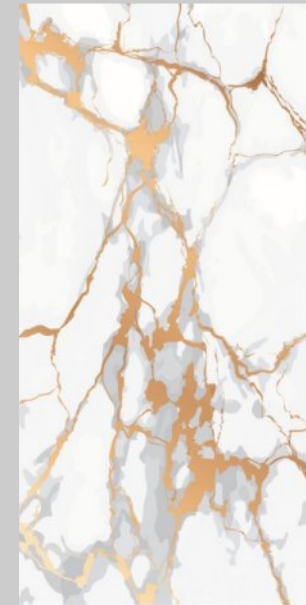

**MAGNETIC
GOLD**

Surface
Glossy Surface

Size

**600X1200MM
60x120CM | 2'x4'**

4

RANDOMS AVAILABLE