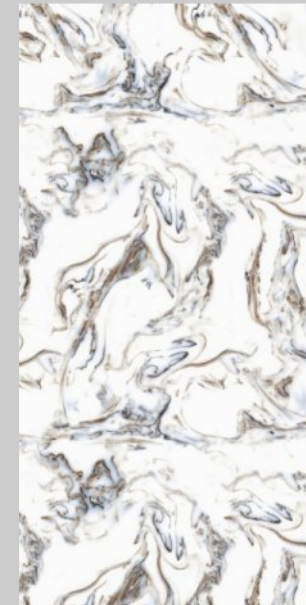

FLUID BLUE

Surface
Glossy Surface

Size

600X1200MM
60x120CM | 2'x4'

1

RANDOMS AVAILABLE