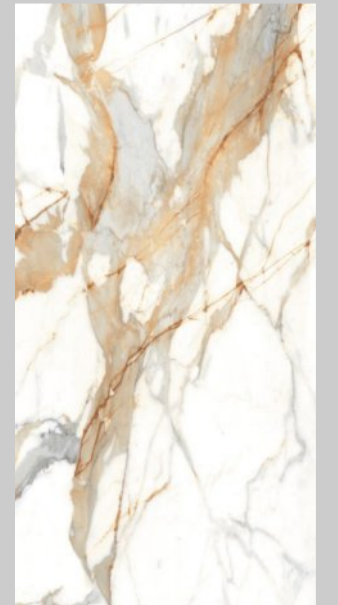

**RENATO
MULTI
STATUARIO**

Surface
Glossy Surface

Size

**600X1200MM
60x120CM | 2'x4'**

4

RANDOMS AVAILABLE