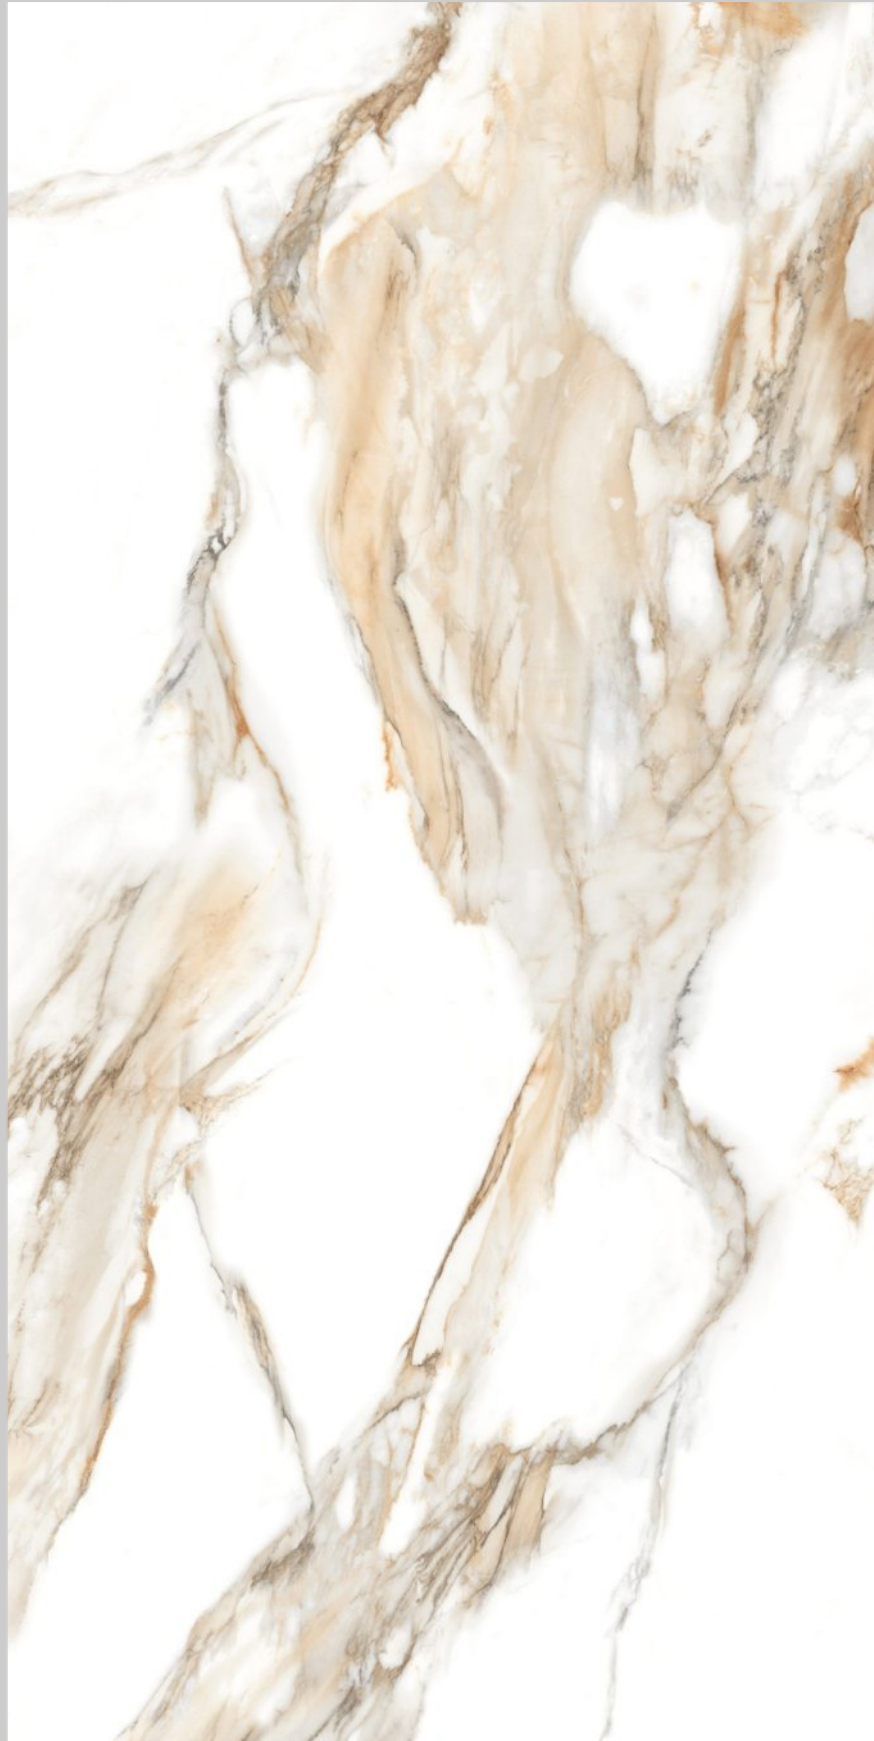

TITANIUM GOLD

Surface
Glossy Surface

Size

600X1200MM
60x120CM | 2'x4'

5

RANDOMS AVAILABLE