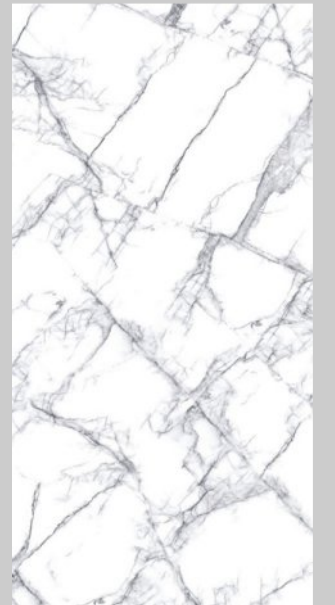

RANDOMS AVAILABLE

**SHATTERED
STATUARIO**

Surface
Glossy Surface

Size

**600X1200MM
60x120CM | 2'x4'**

4

RANDOMS AVAILABLE

**SIGNATURE
WHITE**