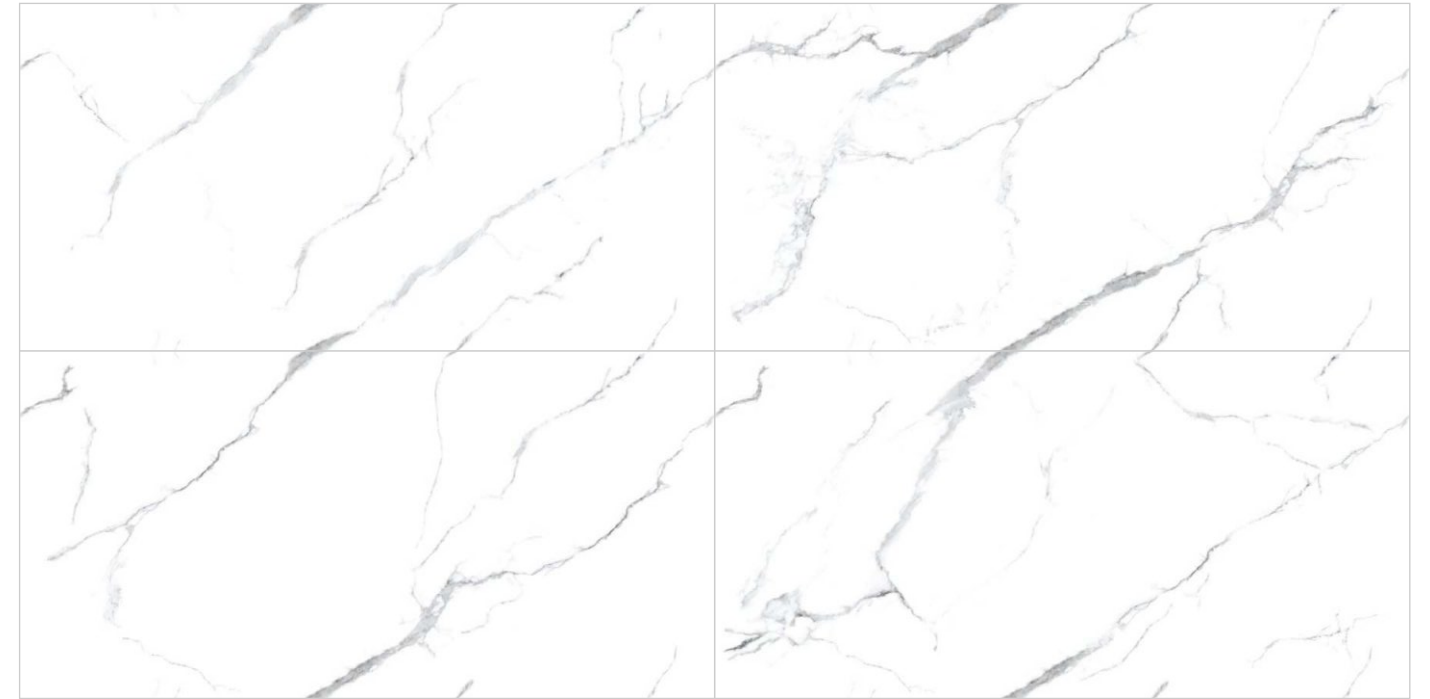

INFINITE

COLLECTION

Possibility : 1

EL-02

Format
60x120cm
2'x4'
24"x48"

Surface
Glossy Surface

Composition
4 Pieces

Possibility : 2