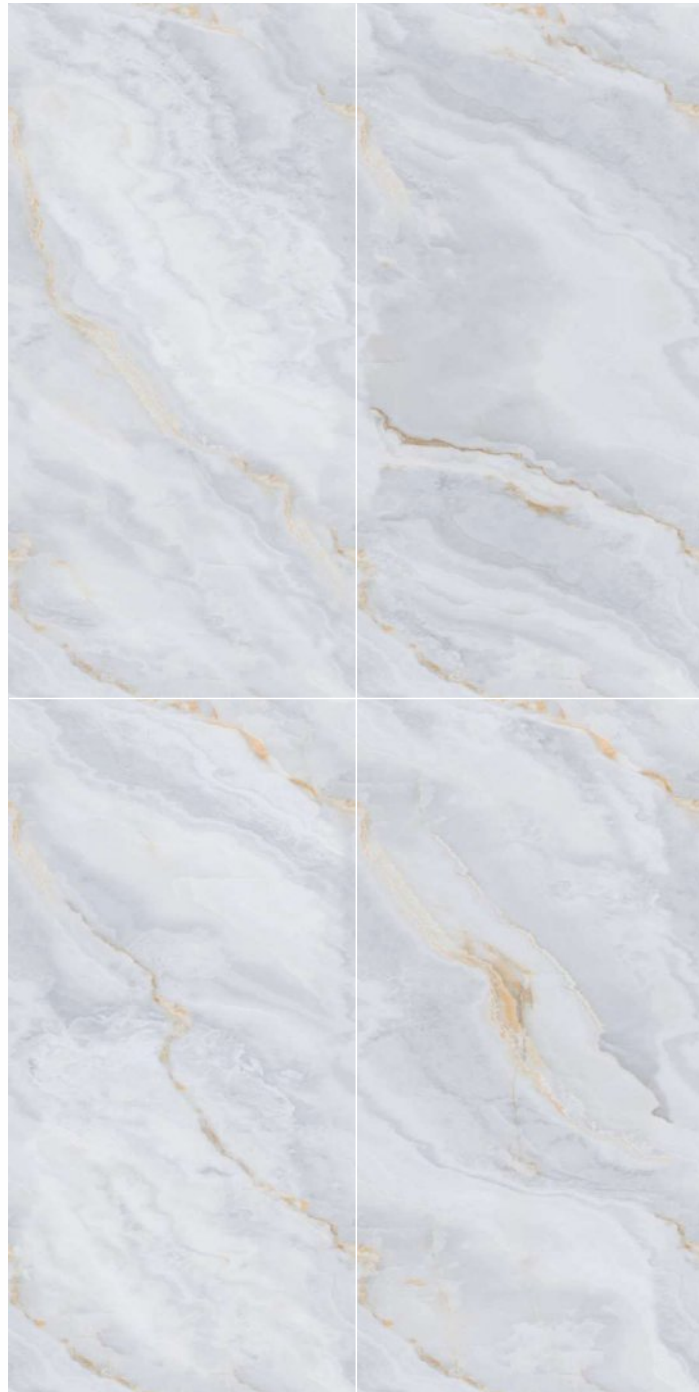

Surface
Glossy Surface

Composition
4 Pieces

Possibility : 1

Possibility : 2

INFINITE

COLLECTION

EL-71

Format
60x120cm
2'x4'
24"x48"