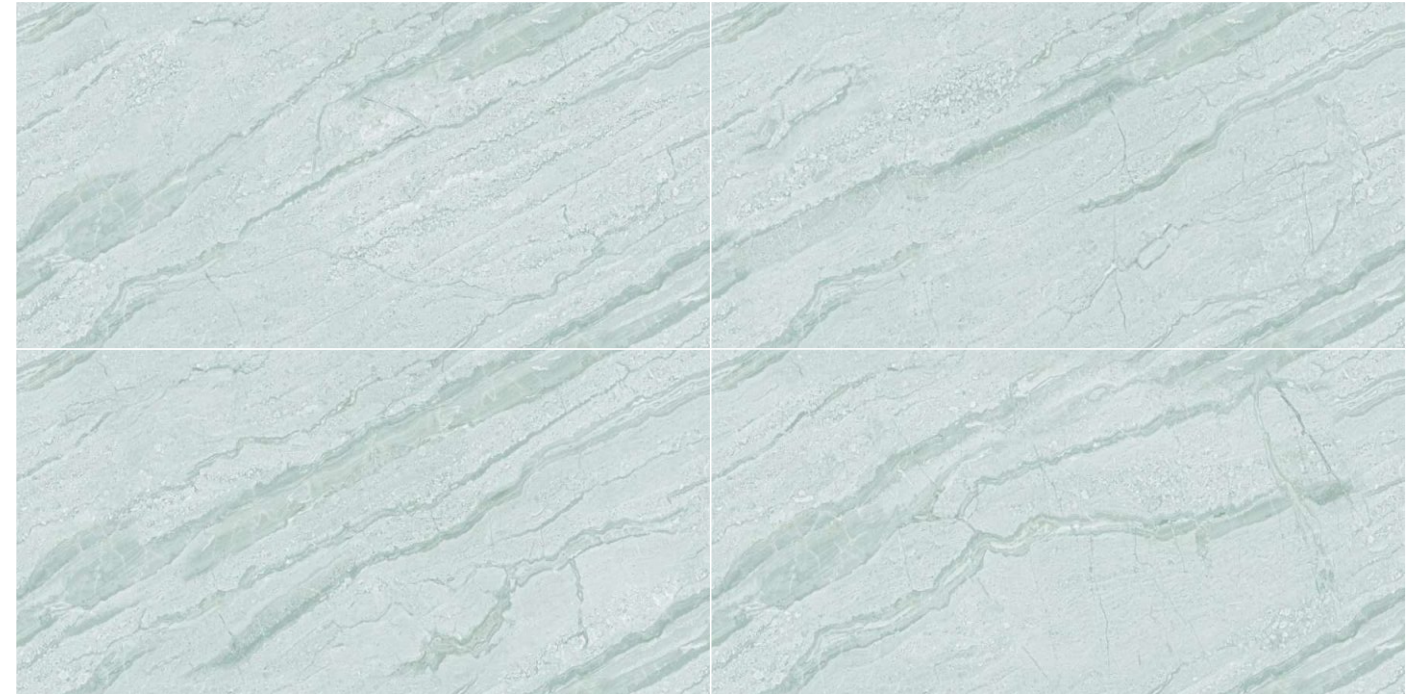

Possibility : 2