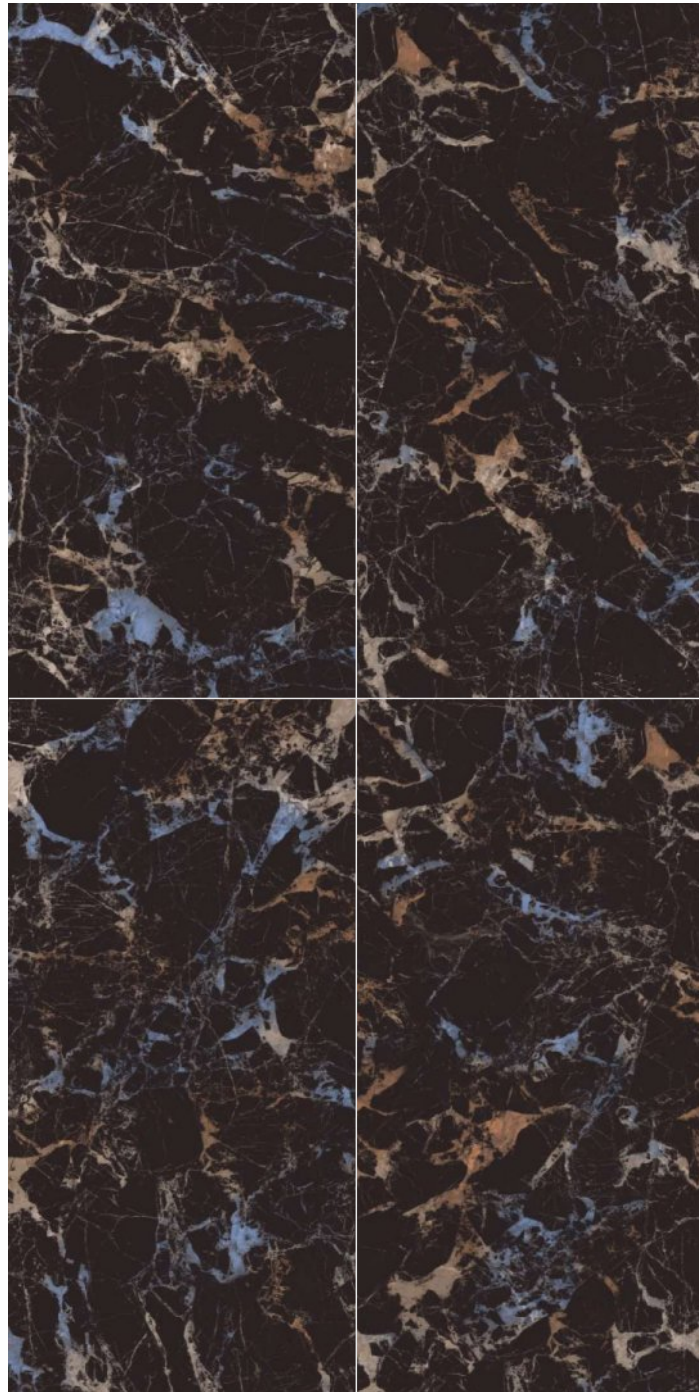

Surface
Glossy Surface

Composition
4 Pieces

Possibility : 1

Possibility : 2

EL-61

Format
60x120cm
2'x4'
24"x48"

Surface
Glossy Surface

Composition
4 Pieces