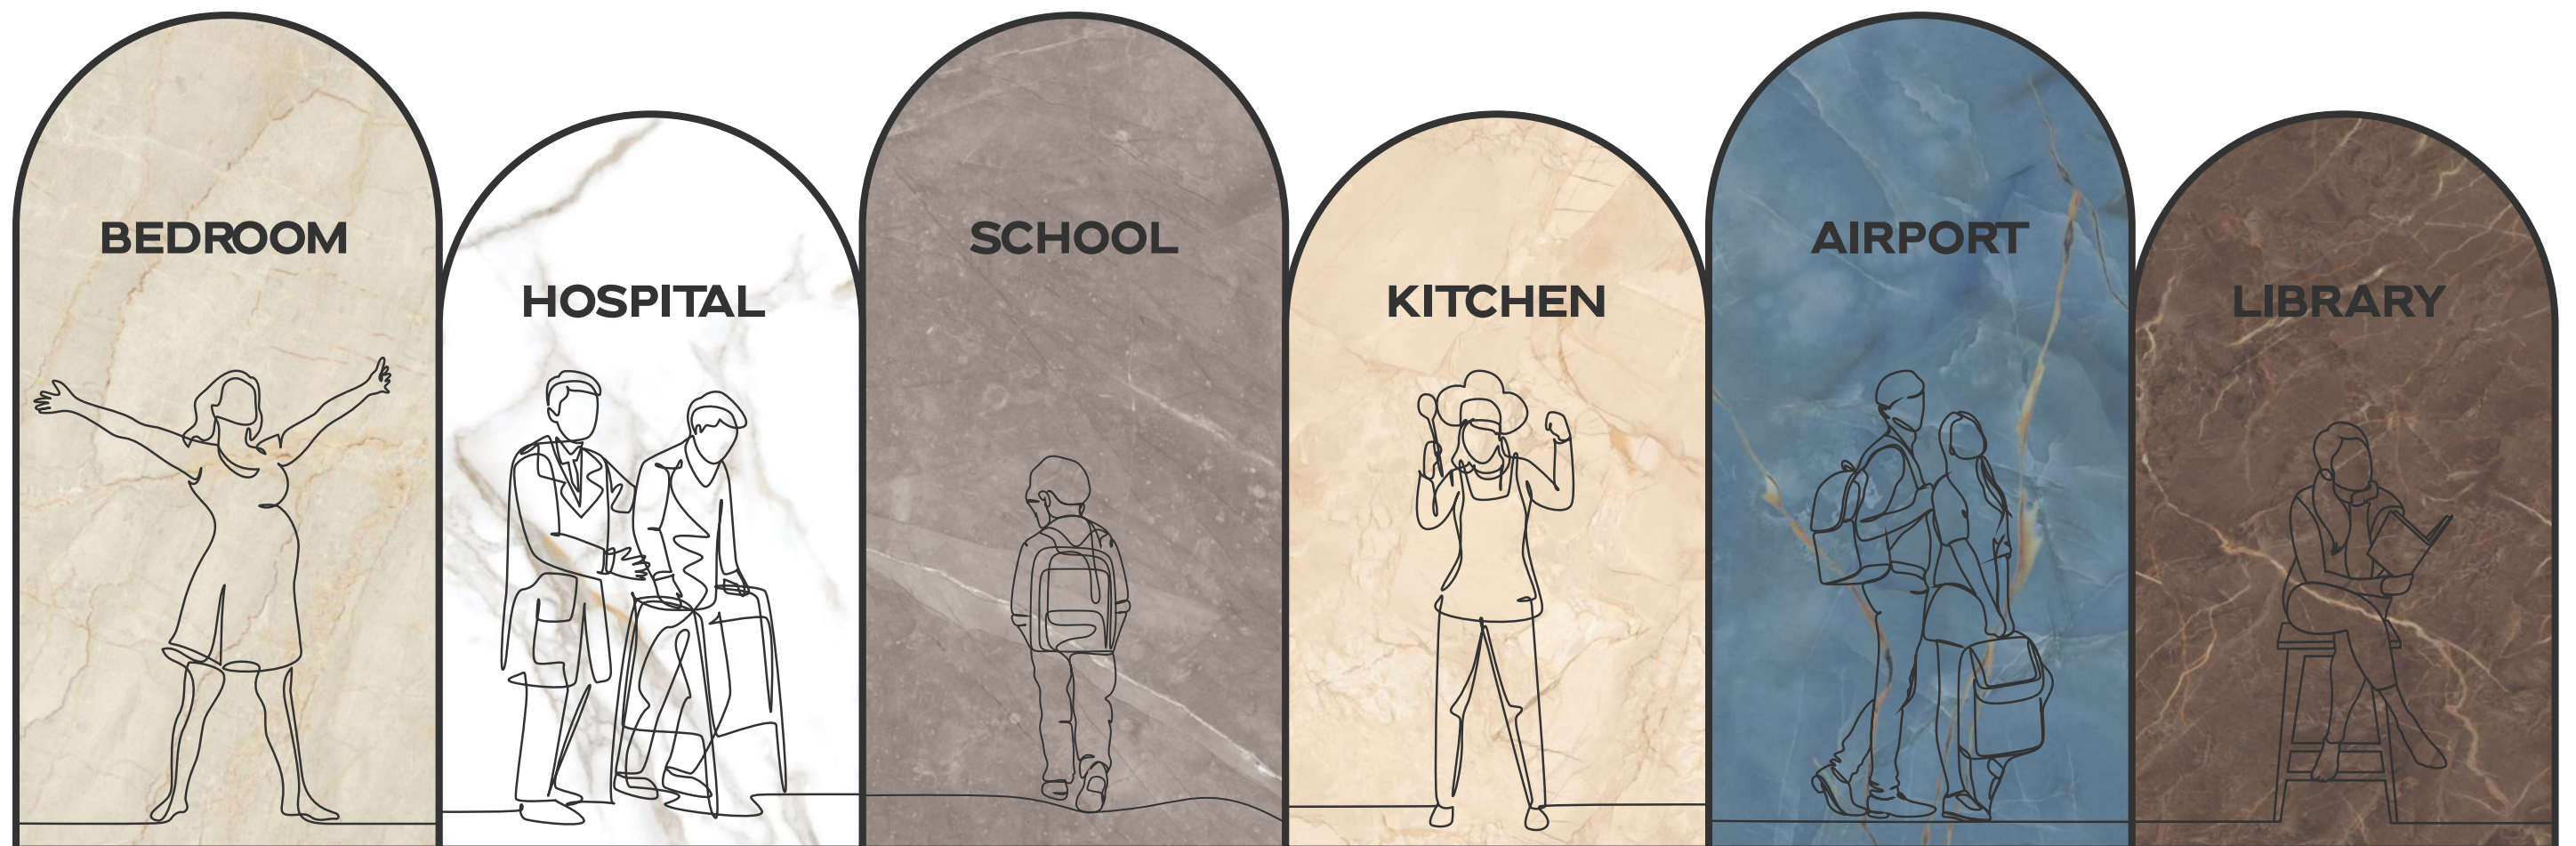

MAKE LIFE WORK OF ART

Hidden away in the varied, multi-faceted appeal of granite are stories from the past and present, pulsating with life. A fine line separates the artificial from the natural, when light spreads through and leaves its mark on surfaces strongly bonded with the living styles of the future. The inspiration comes from two granites of Brazilian origin: the distinctive blue of Azul Bahia and the deep black of Via Lattea, both crossed through by white-veins and with a small-medium grain. The other colours start out from the black, gradually shifting through dark and light grey to white.