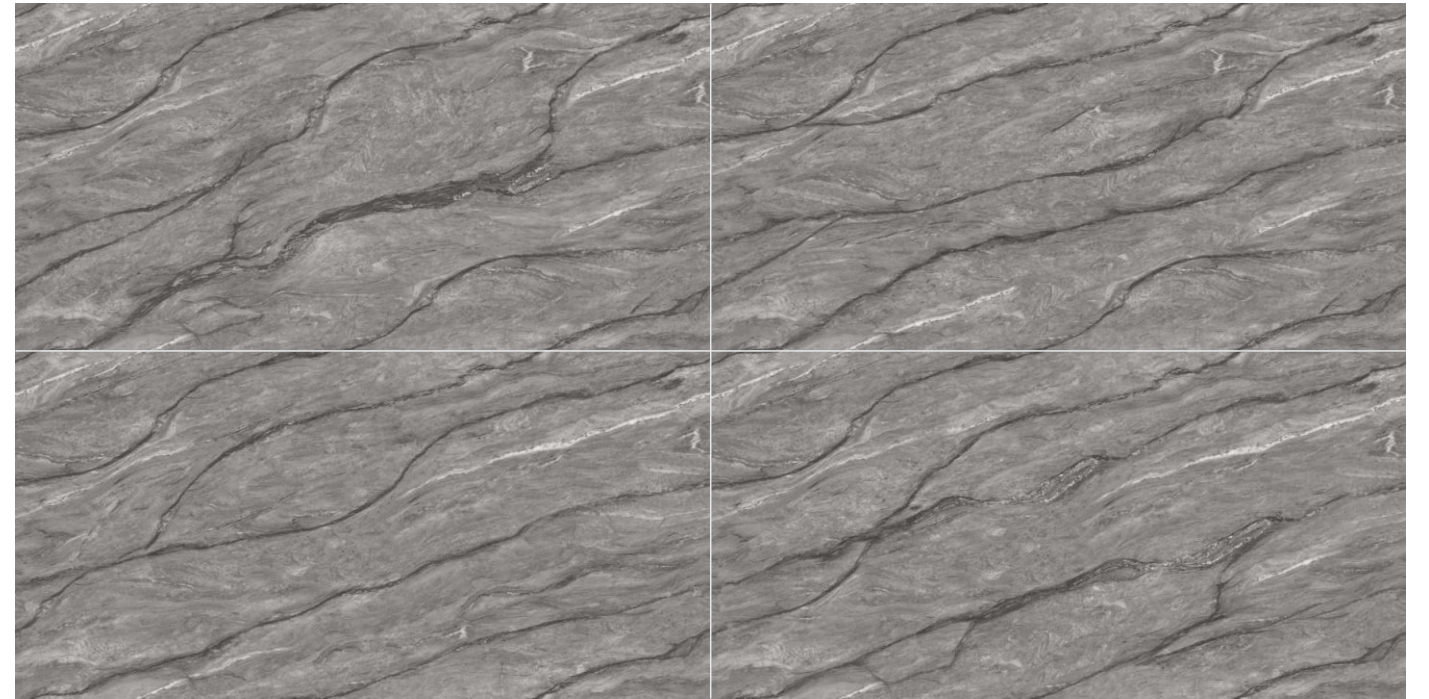

Possibility : 2