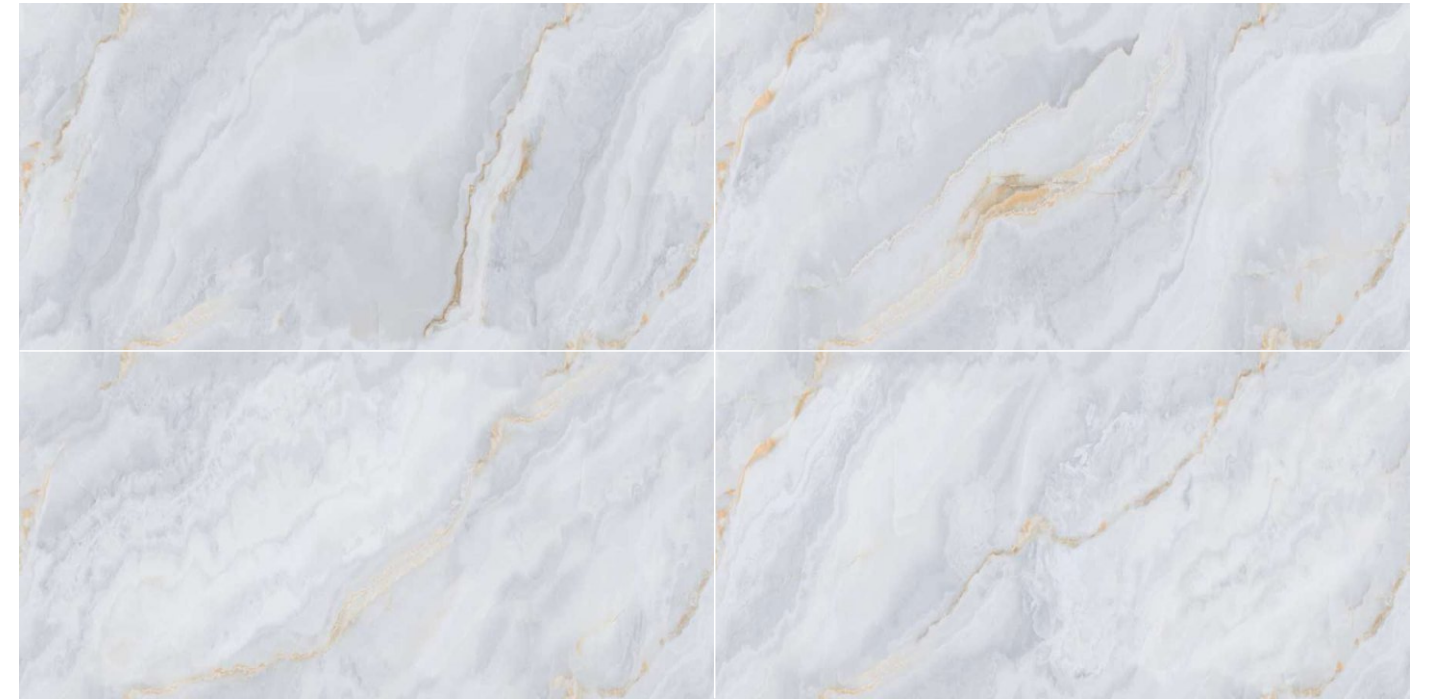

Possibility : 2