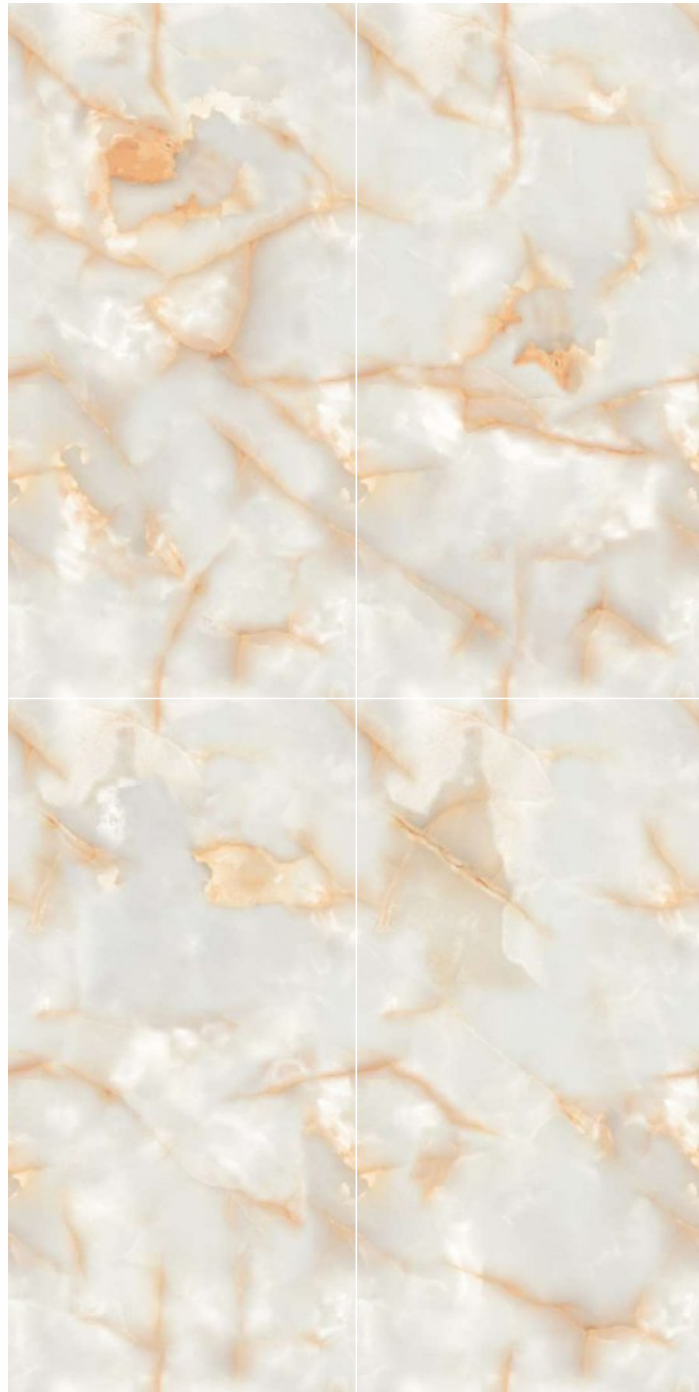

Surface
Glossy Surface

Composition
4 Pieces

Possibility : 1

Possibility : 2

INFINITE

COLLECTION

EL-60

Format
60x120cm
2'x4'
24"x48"