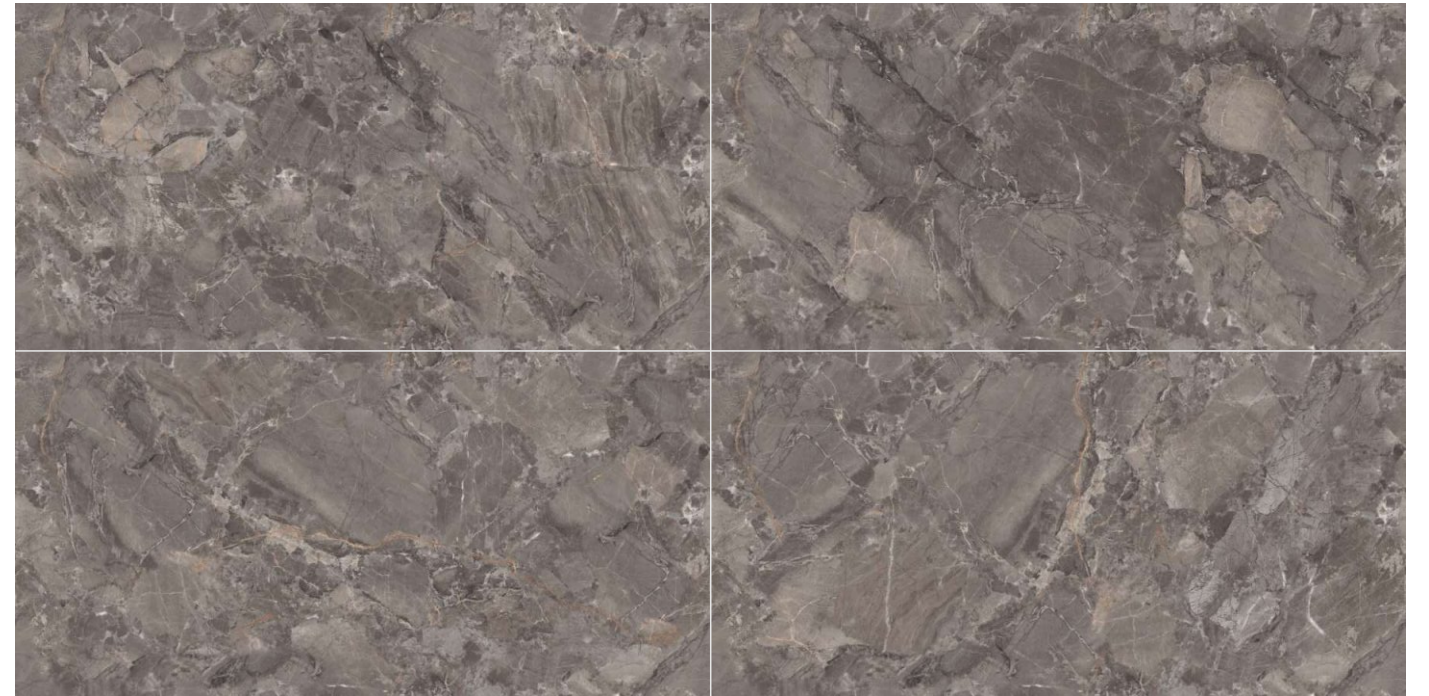

Possibility : 2