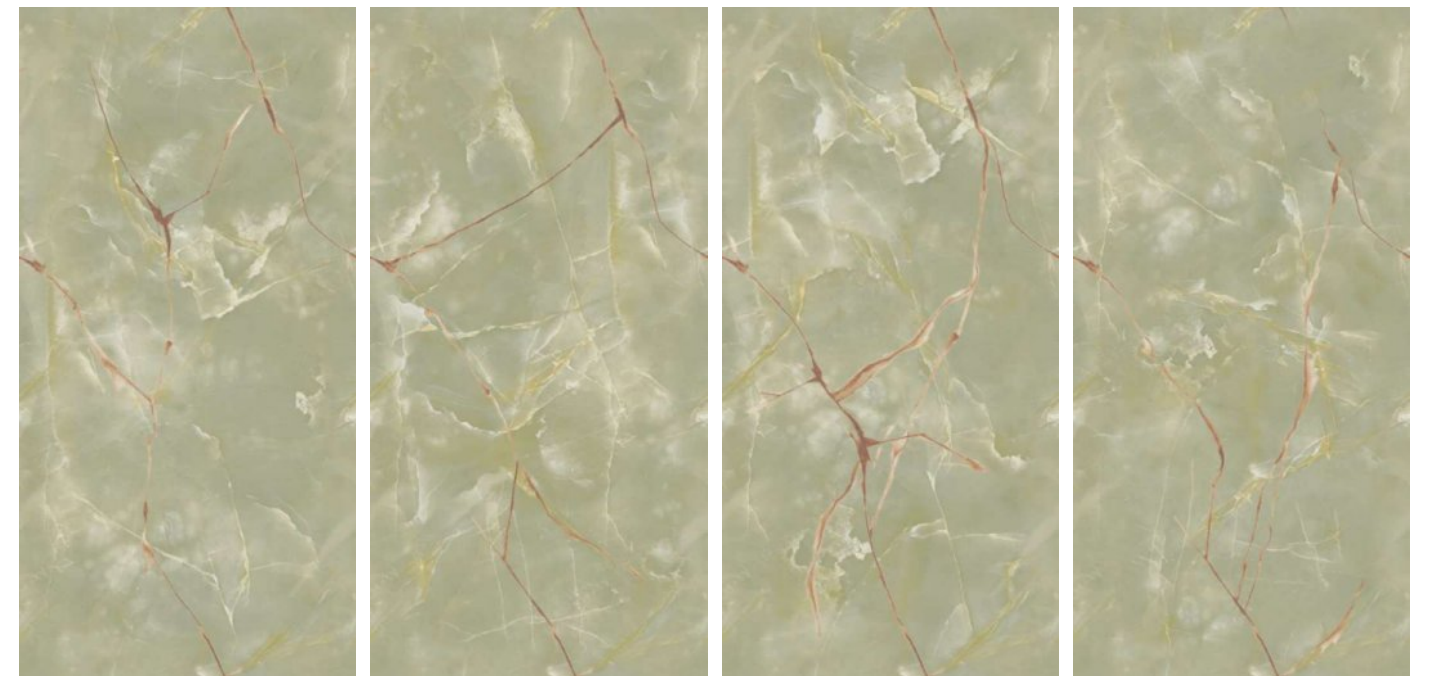

Possibility : 1

Possibility : 2

EL-14

Format
60x120cm
2'x4'
24"x48"

Surface
Glossy Surface

Composition
4 Pieces

Possibility : 1

Possibility : 2