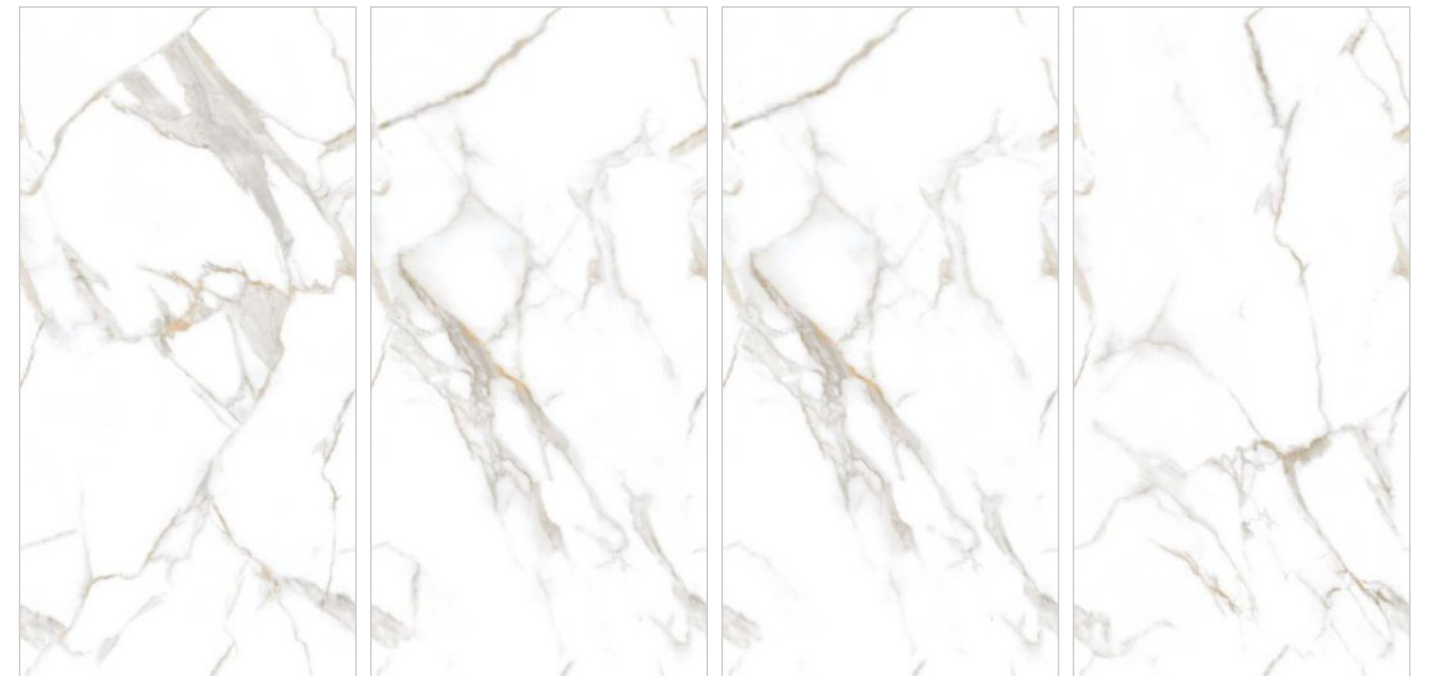

Possibility : 1

EL-05

Format
60x120cm
2'x4'
24"x48"

Surface
Glossy Surface

Composition
4 Pieces

Possibility : 2

INFINITE

COLLECTION