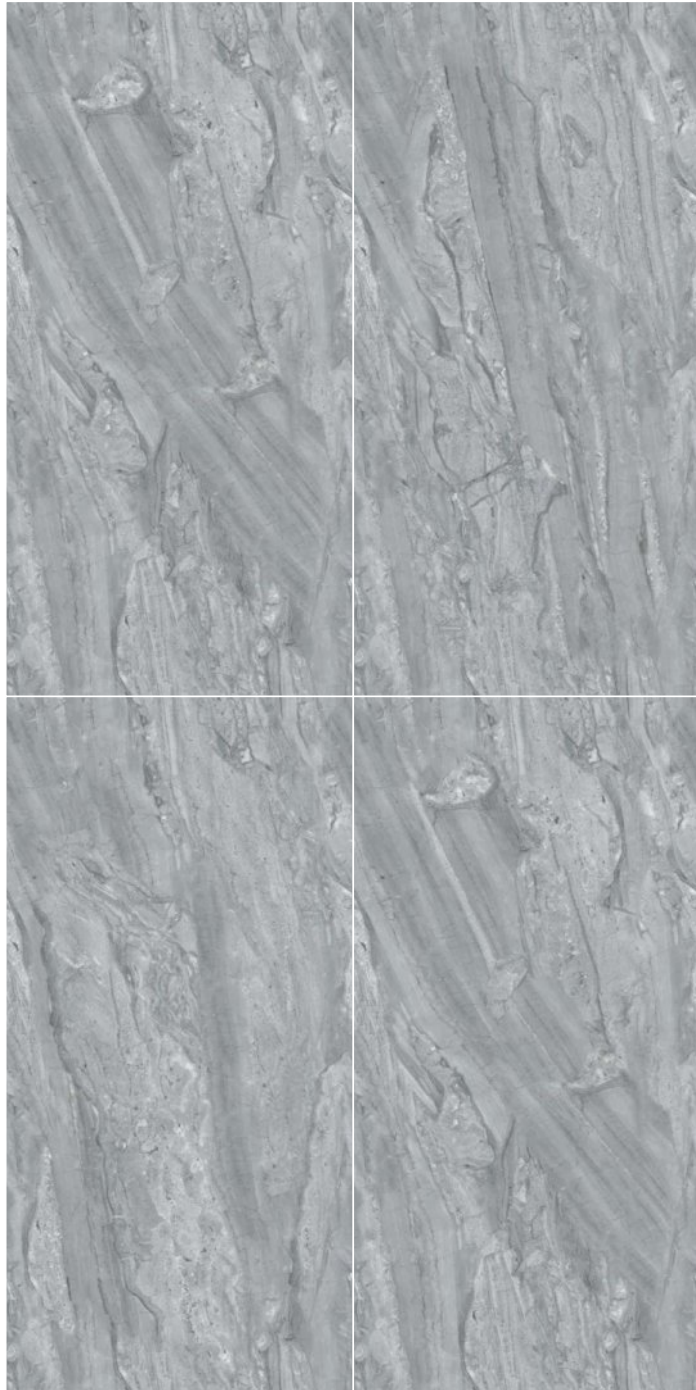

Surface
Glossy Surface

Composition
4 Pieces

Possibility : 1

Possibility : 2

Possibility : 1

EL-112

Format
60x120cm
2'x4'
24"x48"

Surface
Glossy Surface