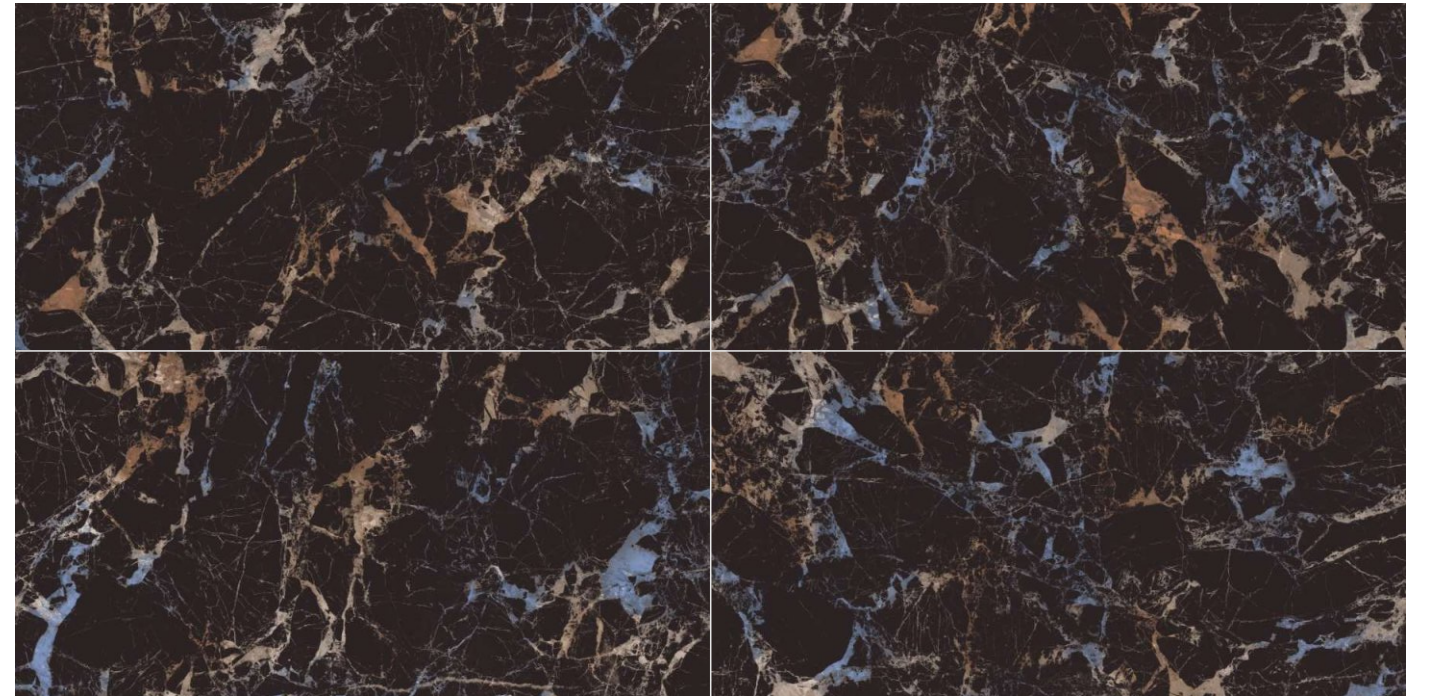

Possibility : 2