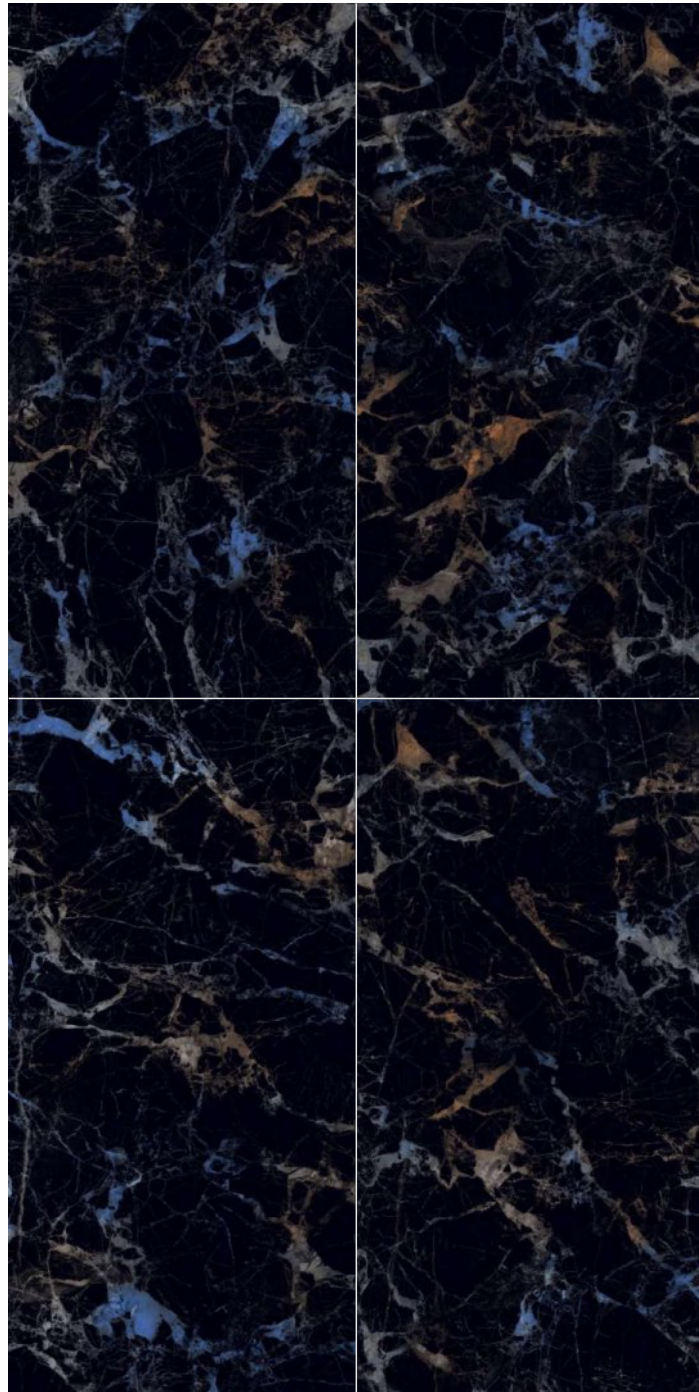

Possibility : 1

Possibility : 2

INFINITE

COLLECTION

EL-62

Format
60x120cm
2'x4'
24"x48"

Surface
Glossy Surface

Composition
4 Pieces