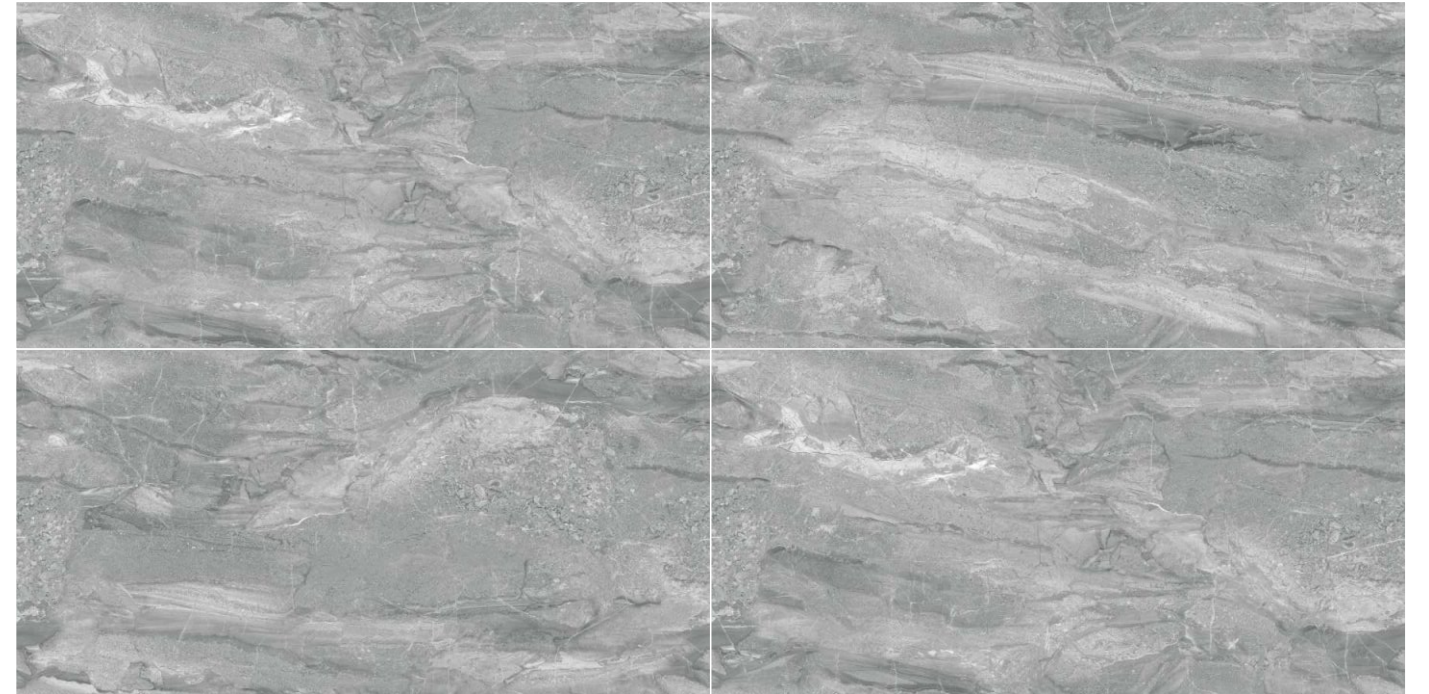

Possibility : 1

Possibility : 2

Possibility : 1

EL-105

Format
60x120cm
2'x4'
24"x48"

Surface
Glossy Surface

Composition
3 Pieces

Possibility : 2