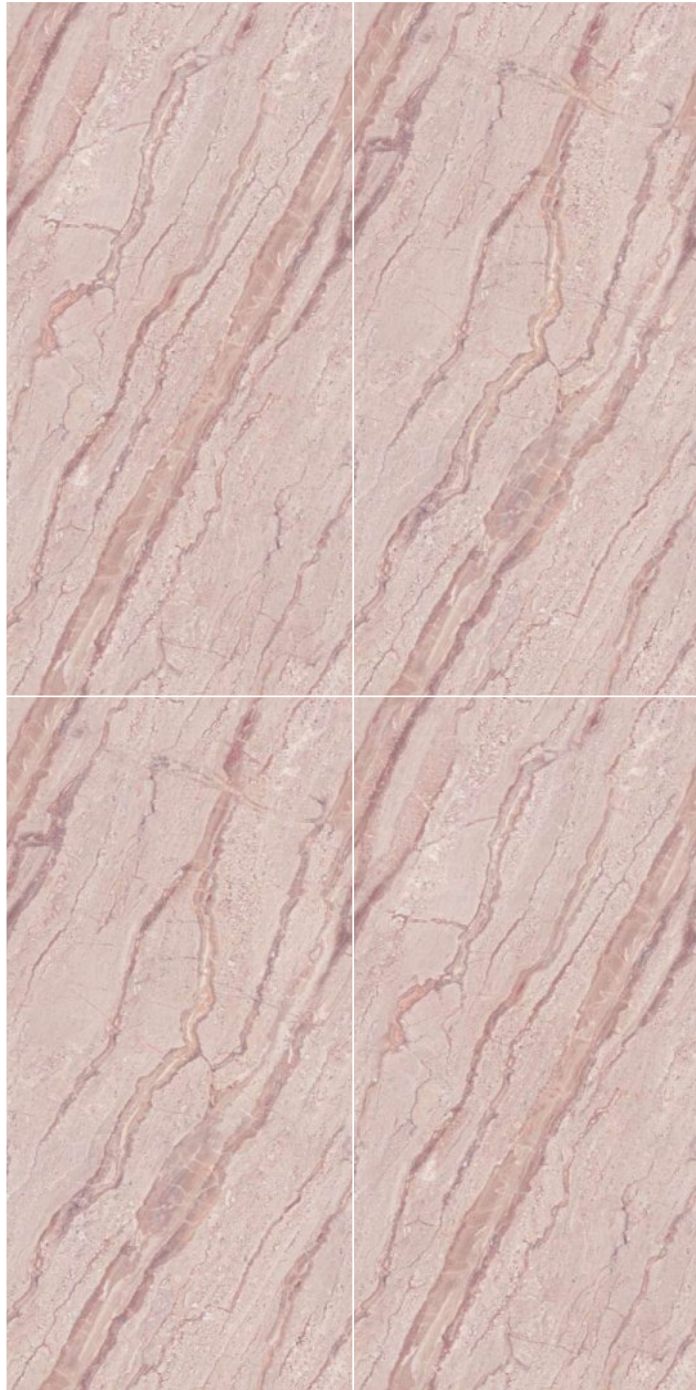

Surface
Glossy Surface

Composition
2 Pieces

Possibility : 1

Possibility : 2

Possibility : 1

EL-88

Format
60x120cm
2'x4'
24"x48"

Surface
Glossy Surface