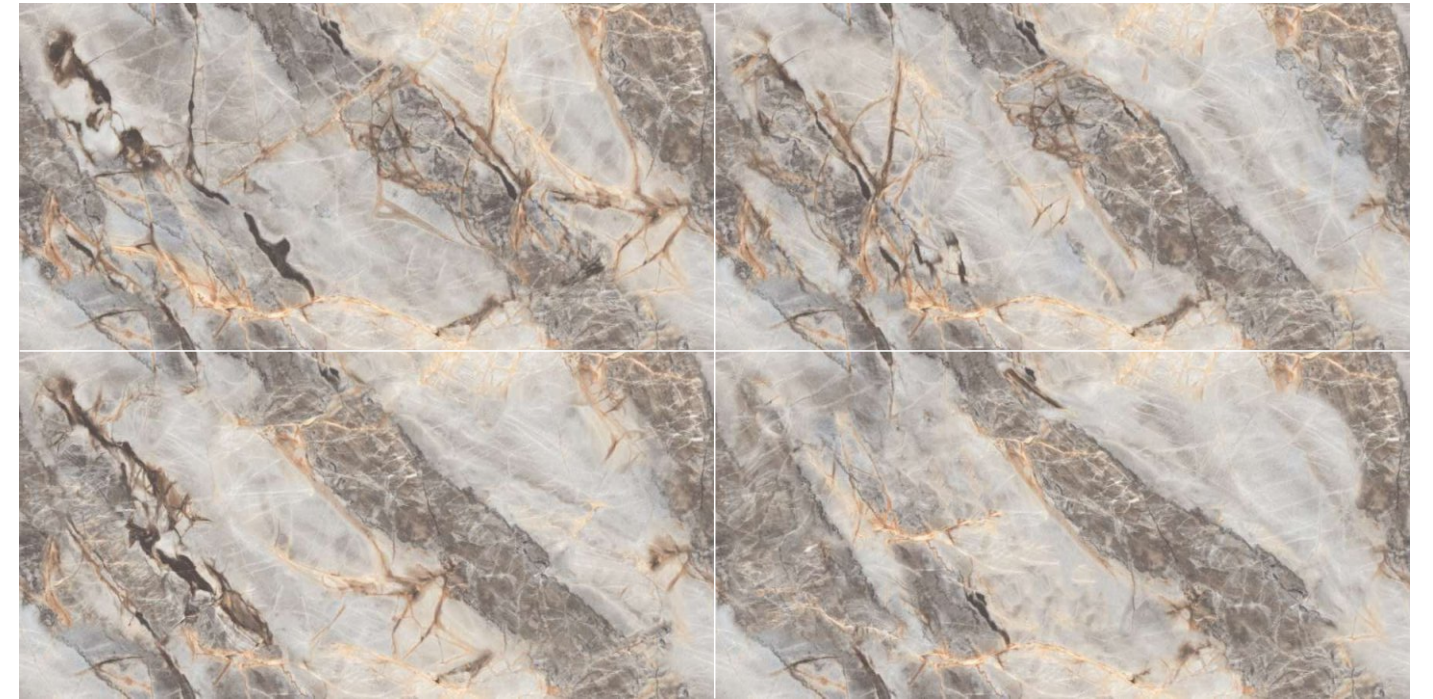

Possibility : 2