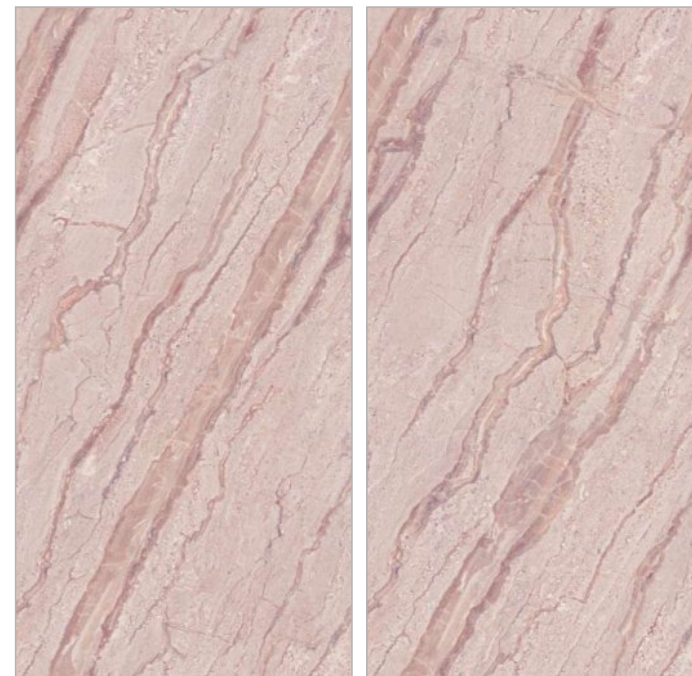

EL-88

Format
60x120cm
2'x4'
24"x48"

Surface
Glossy Surface

Composition
2 Pieces