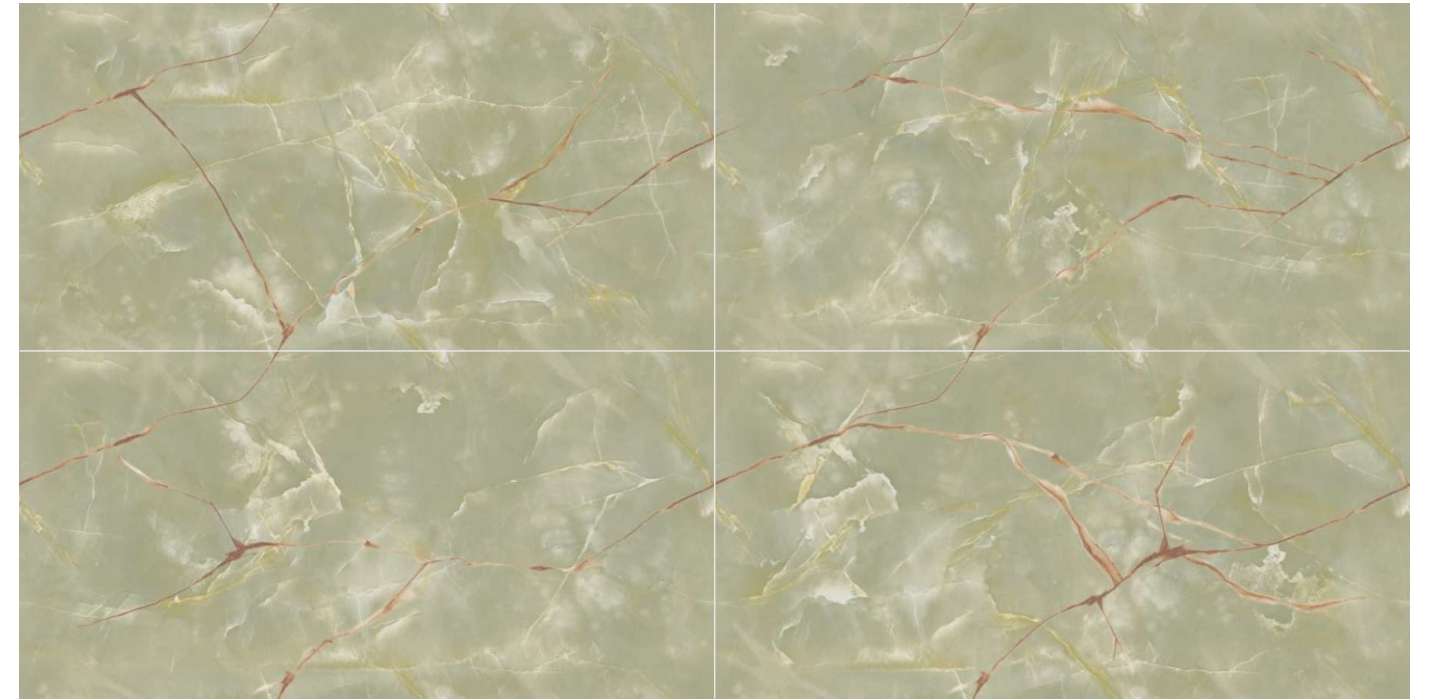

Possibility : 1

Possibility : 2

EL-14

Format
60x120cm
2'x4'
24"x48"

Surface
Glossy Surface

Composition
4 Pieces

Possibility : 1

Possibility : 2