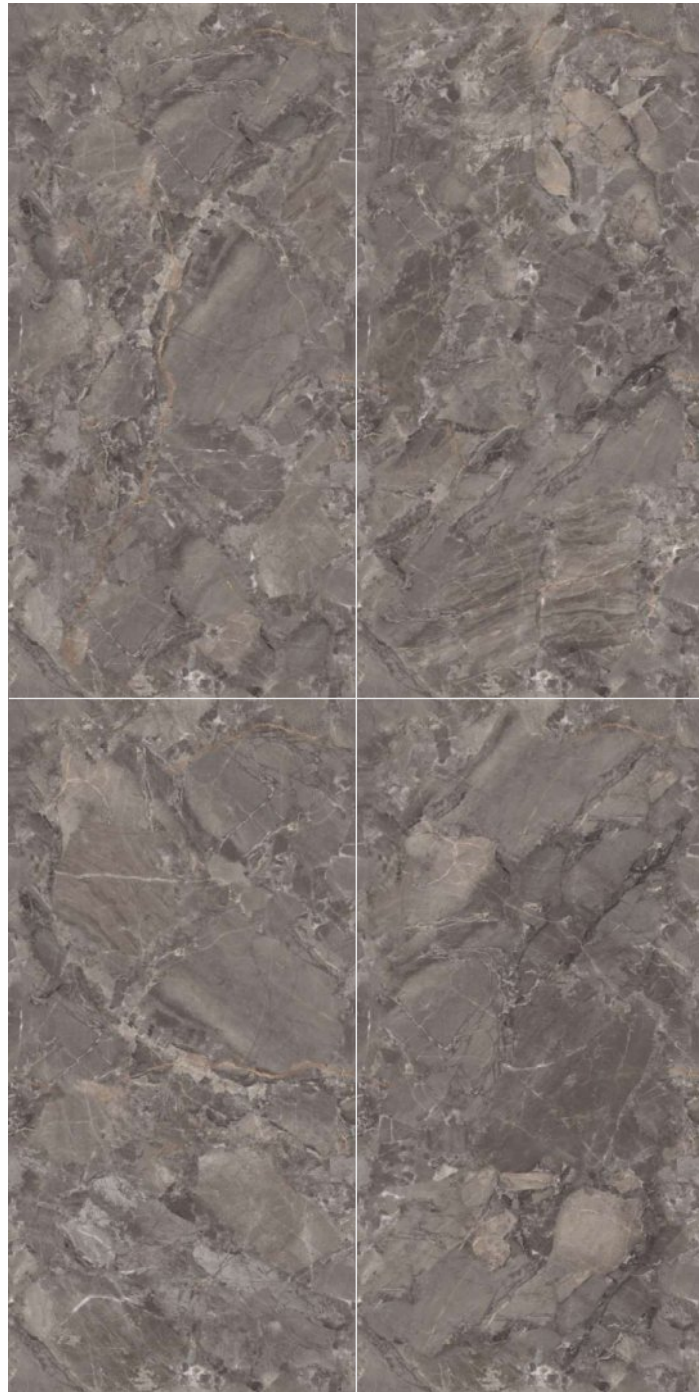

Possibility : 1

Possibility : 2

INFINITE

COLLECTION

EL-11

Format
60x120cm
2'x4'
24"x48"

Surface
Glossy Surface

Composition
4 Pieces