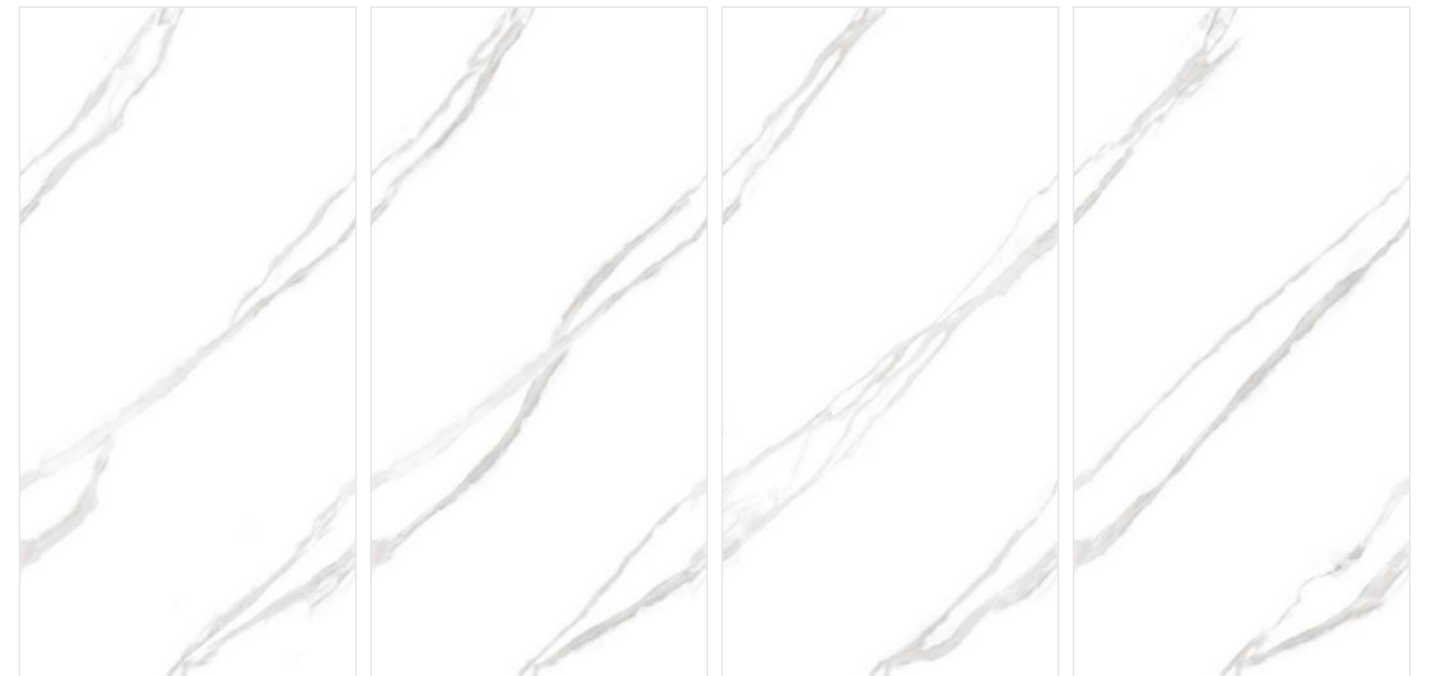

Composition
4 Pieces

Possibility : 2

EL-65

Format
60x120cm
2'x4'
24"x48"

Surface
Glossy Surface

Composition
4 Pieces

Possibility : 1

Possibility : 2