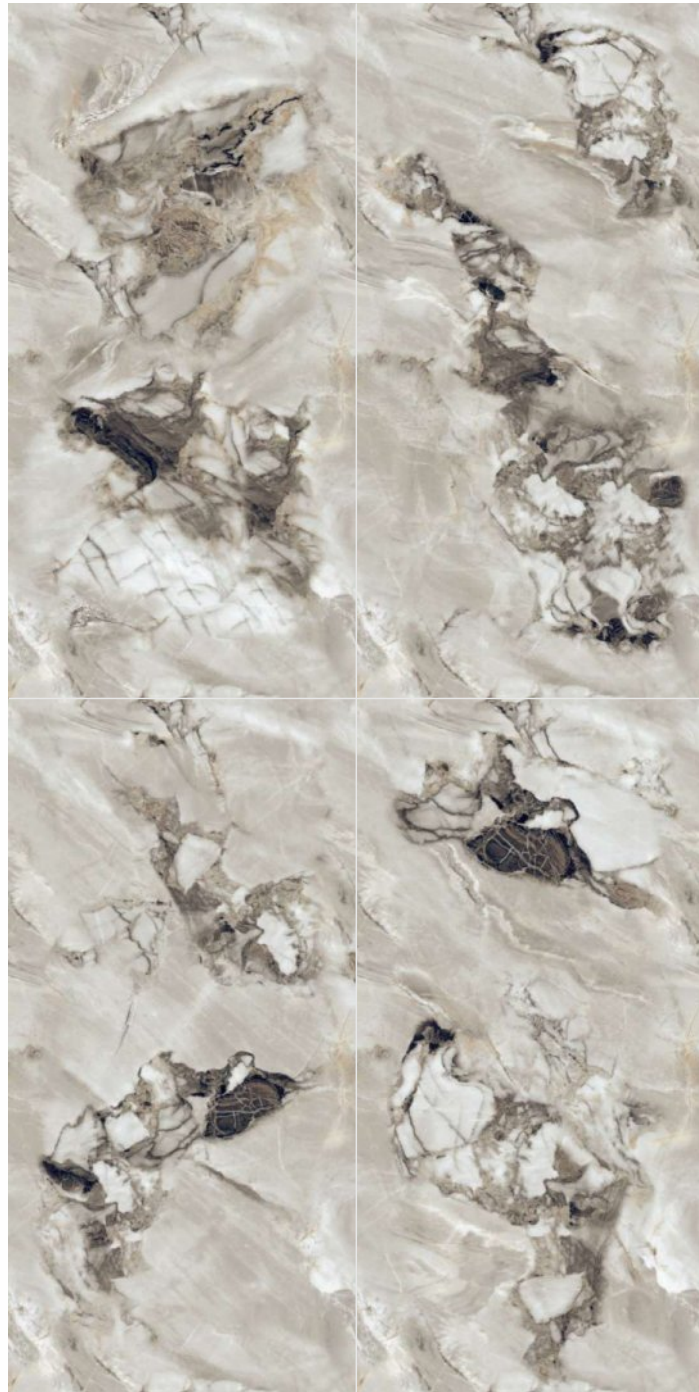

INFINITE

COLLECTION

Possibility : 1

EL-01

Format
60x120cm
2'x4'
24"x48"

Surface
Glossy Surface

Composition
4 Pieces