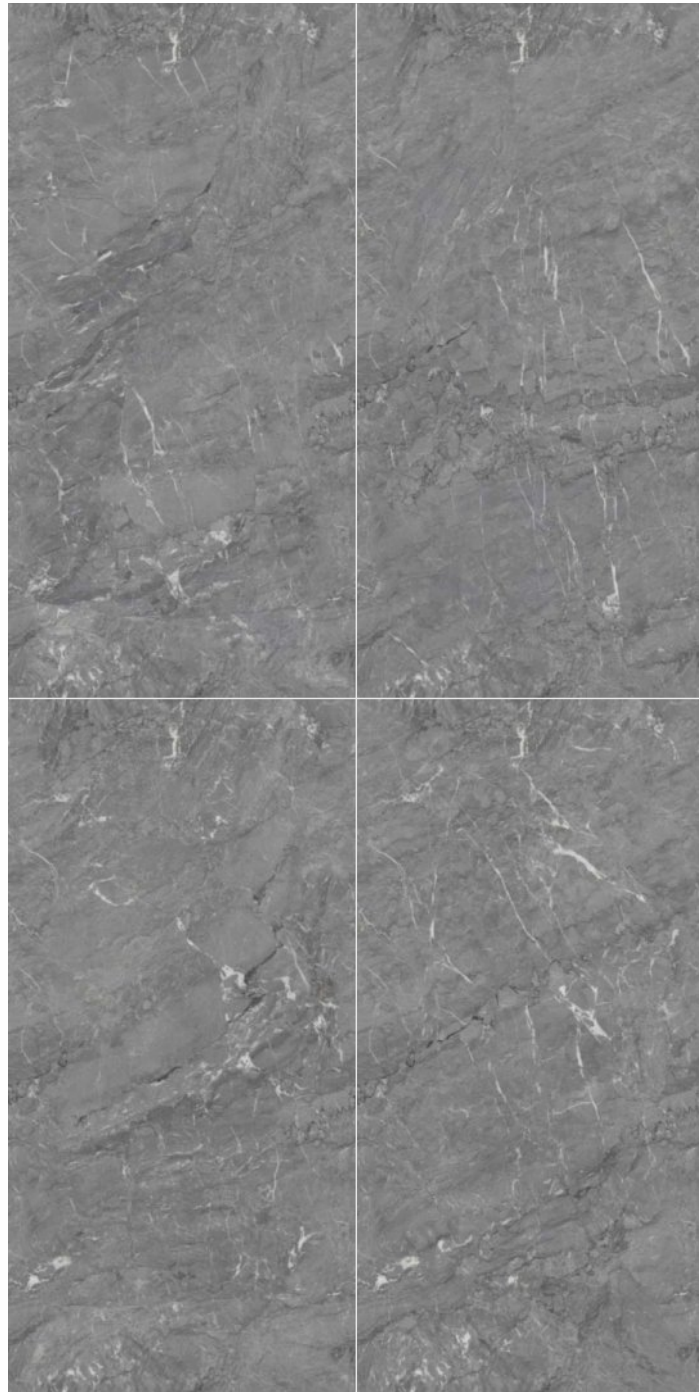

Composition
4 Pieces

Possibility : 1

Possibility : 2

EL-45

Format
60x120cm
2'x4'
24"x48"

Surface
Glossy Surface

Composition
4 Pieces

Possibility : 1