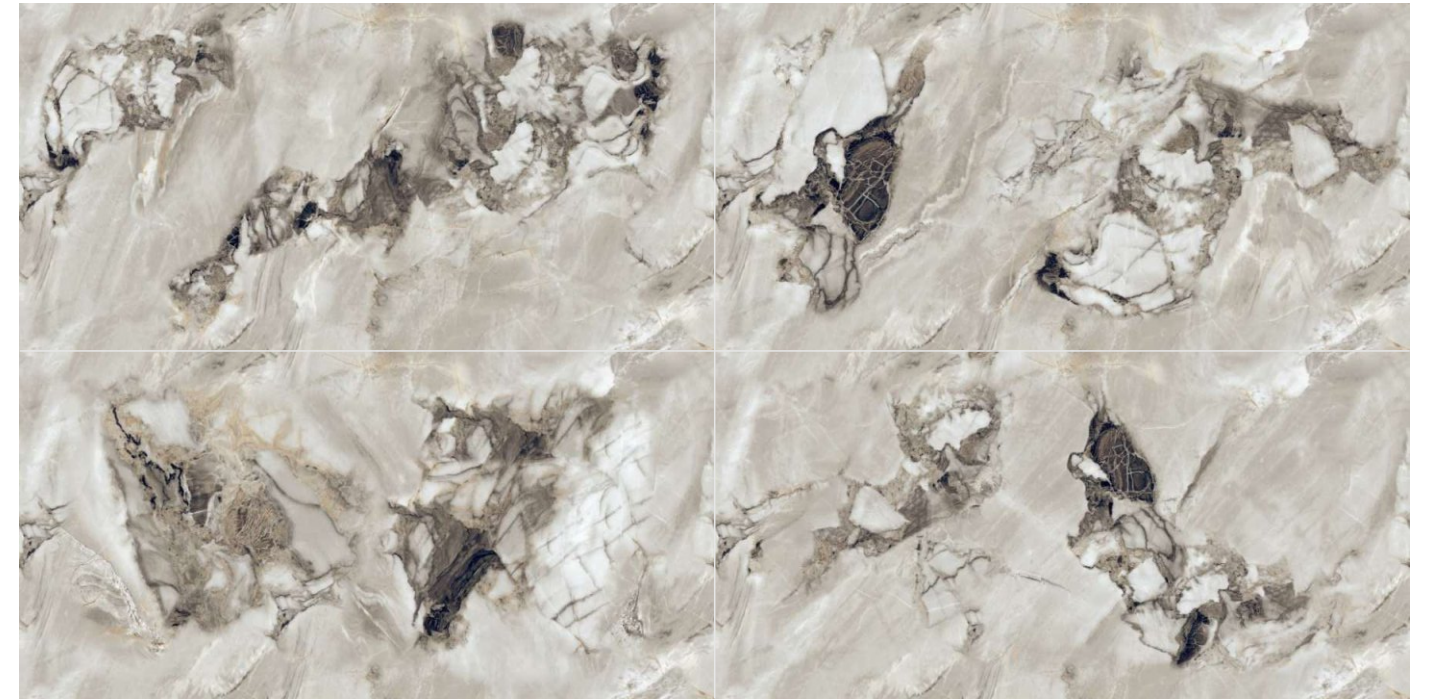

Possibility : 2