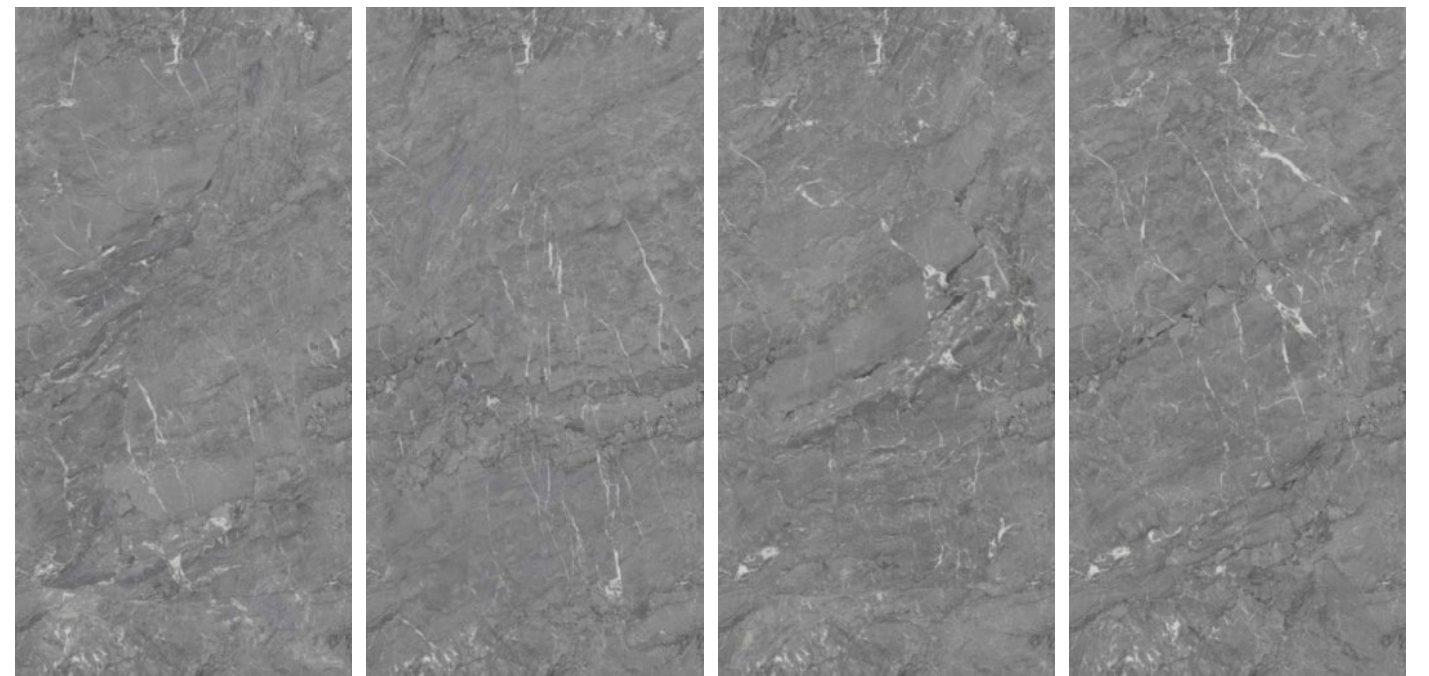

EL-45

Format
60x120cm
2'x4'
24"x48"

Surface
Glossy Surface

Composition
4 Pieces

Possibility : 1

Possibility : 2