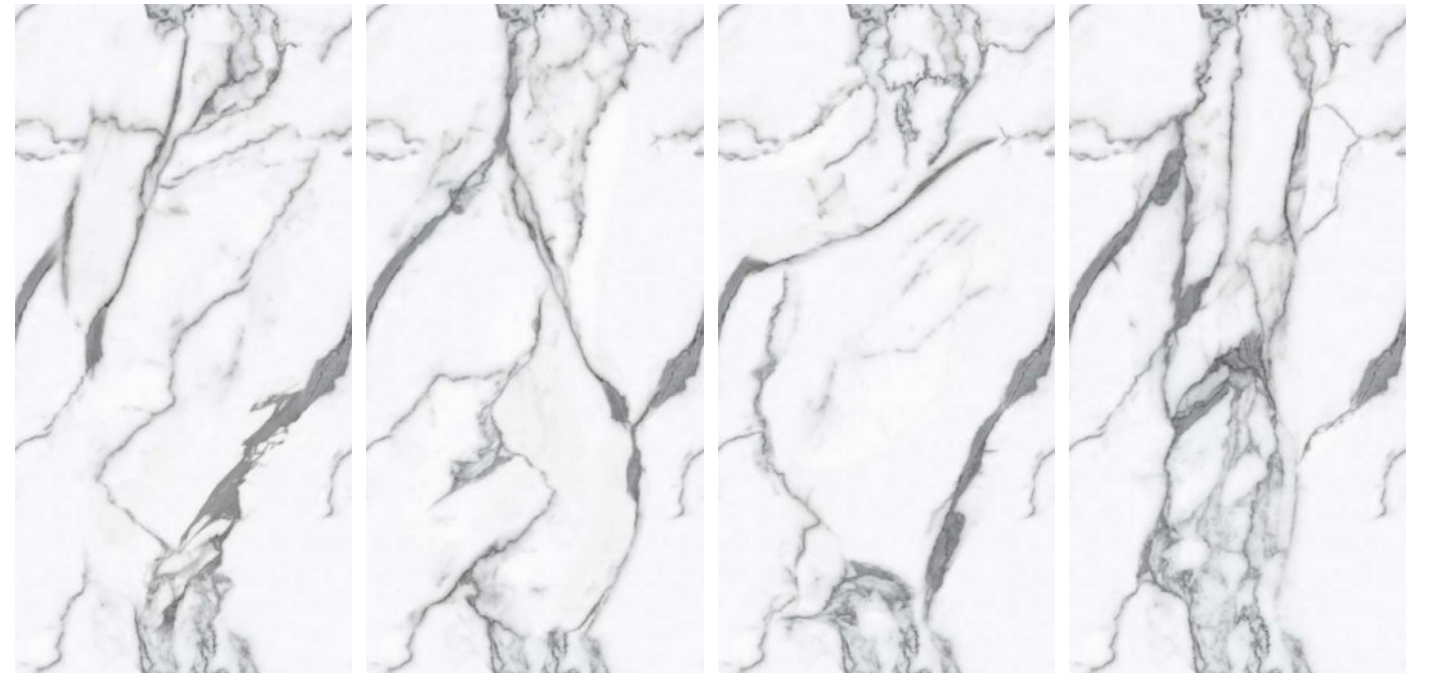

EL-52

Format
60x120cm
2'x4'
24"x48"

Surface
Glossy Surface

Composition
4 Pieces

Possibility : 1

Possibility : 2

EL-53

Format
60x120cm
2'x4'
24"x48"