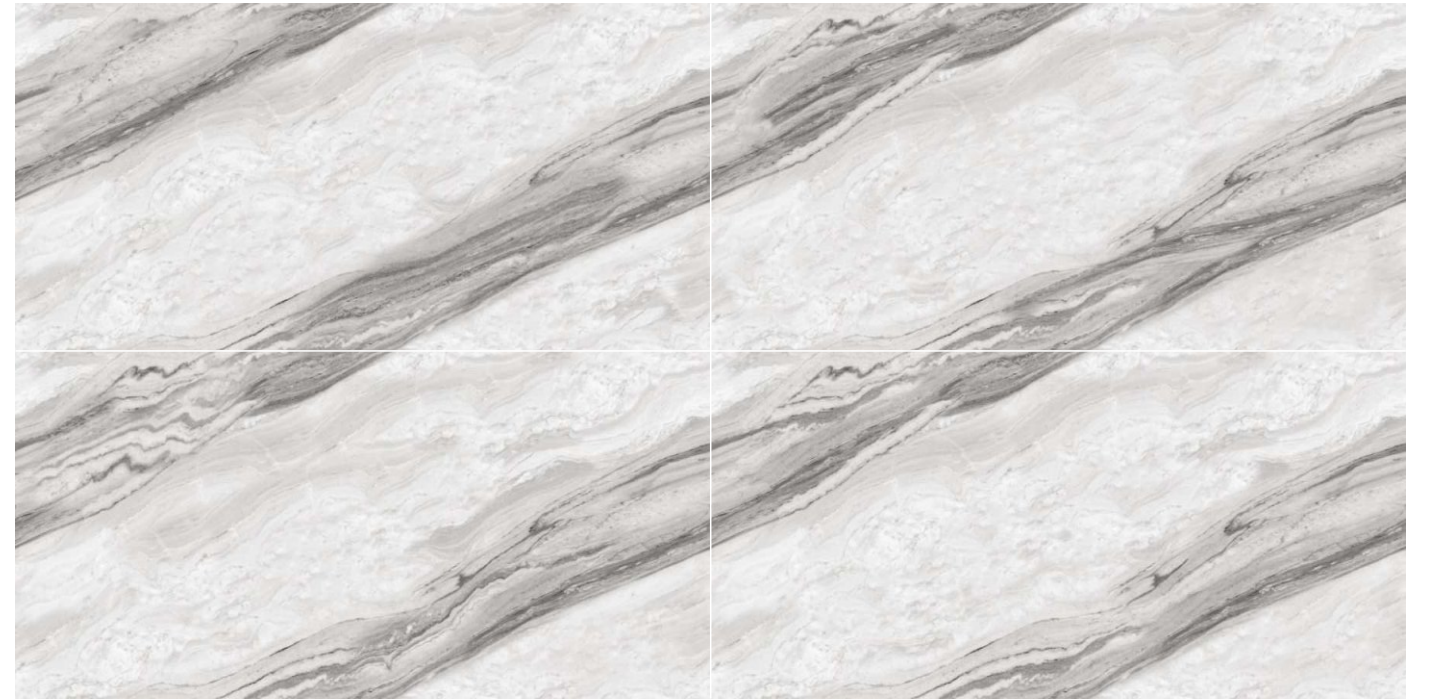

Possibility : 2