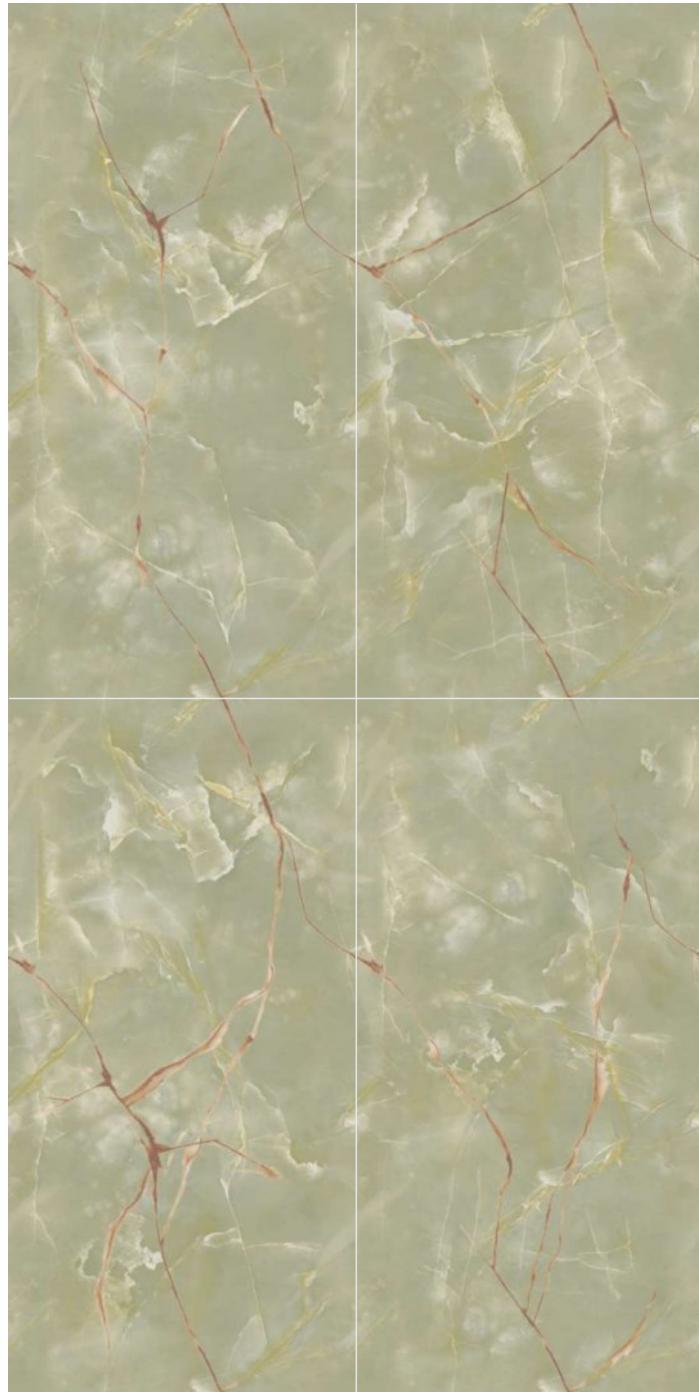

Possibility : 1

Possibility : 2

EL-14

Format
60x120cm
2'x4'
24"x48"

Surface
Glossy Surface

Composition
4 Pieces

Possibility : 1

Possibility : 2