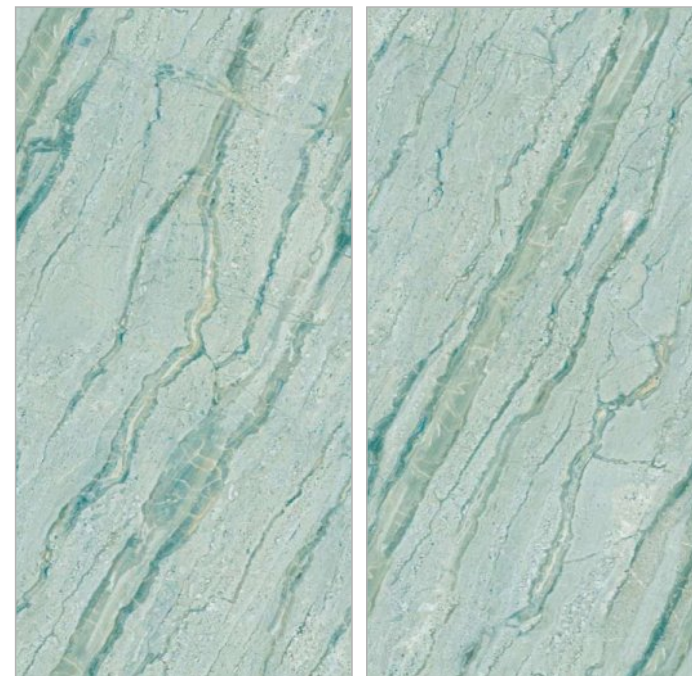

INFINITE

COLLECTION

EL-89

Format
60x120cm
2'x4'
24"x48"

Surface
Glossy Surface

Composition
2 Pieces

Possibility : 1

Possibility : 2