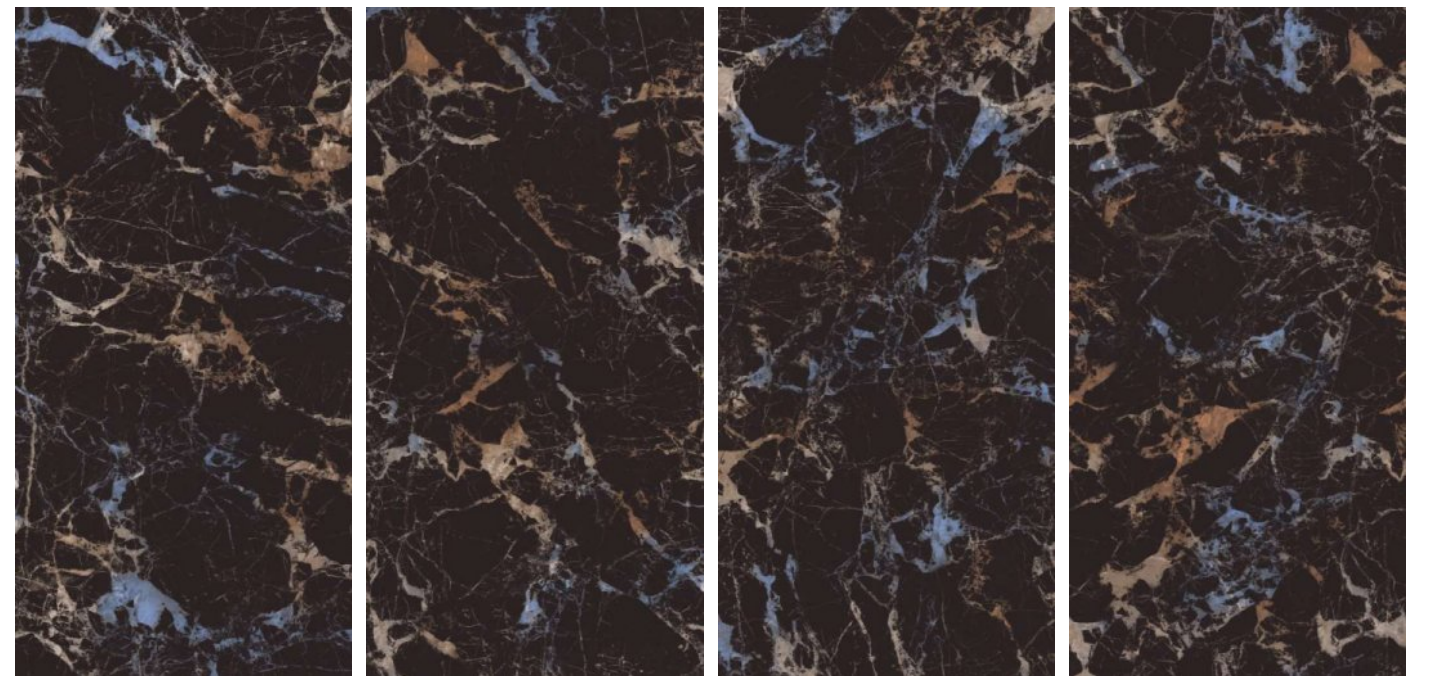

EL-61

Format
60x120cm
2'x4'
24"x48"

Surface
Glossy Surface

Composition
4 Pieces

Possibility : 1

Possibility : 2