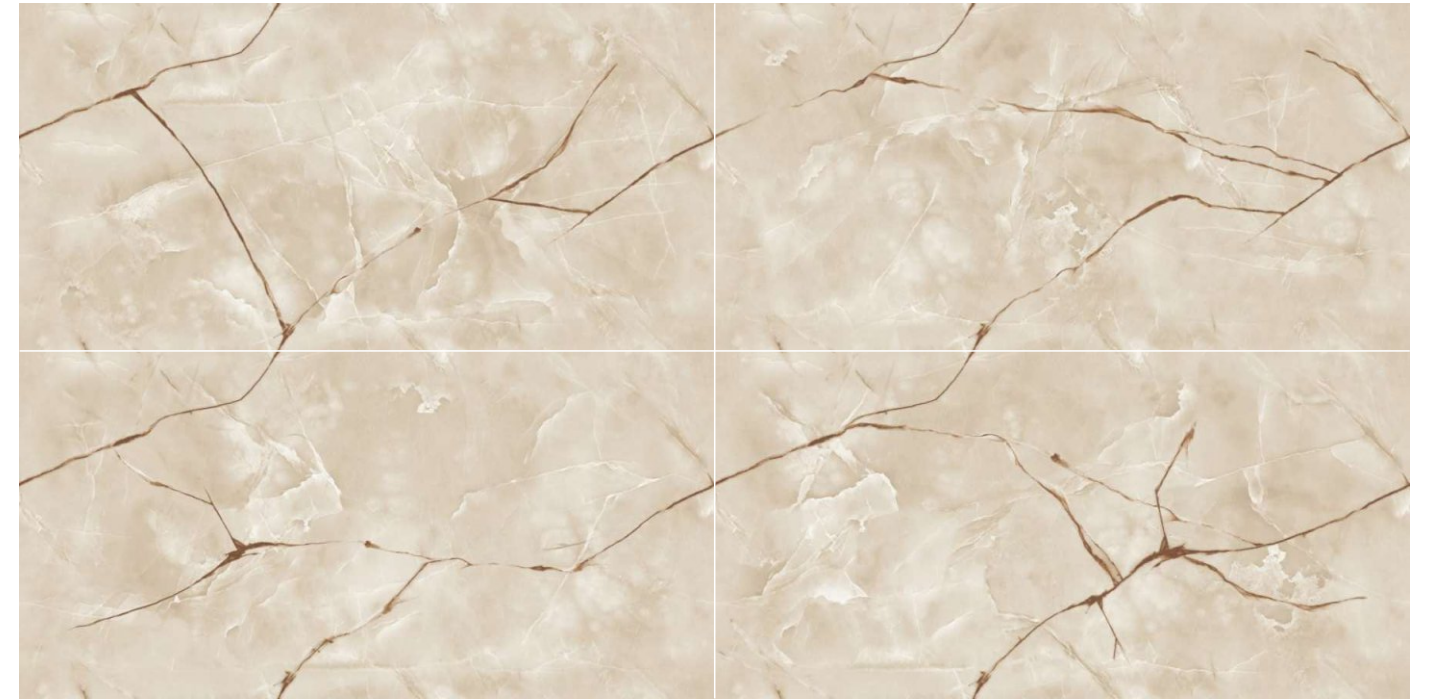

Possibility : 2