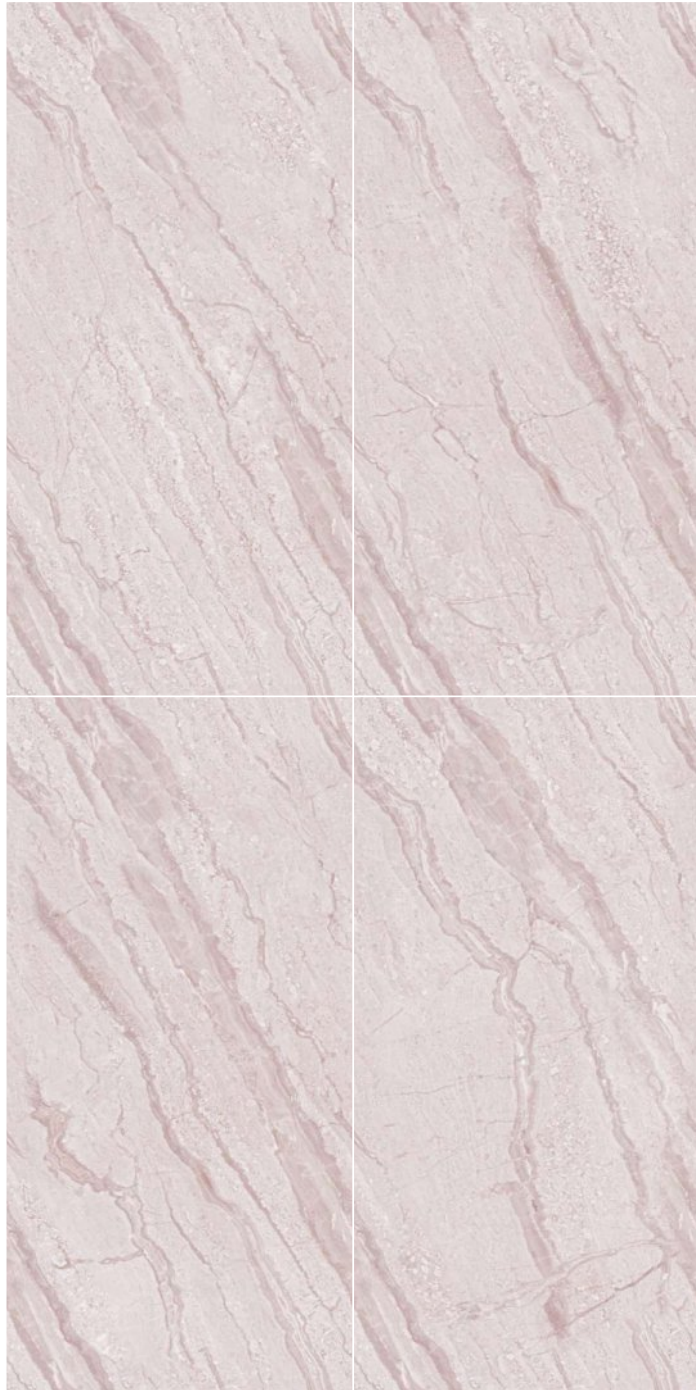

EL-109

Format
60x120cm
2'x4'
24"x48"

Surface
Glossy Surface

Composition
4 Pieces

Possibility : 1