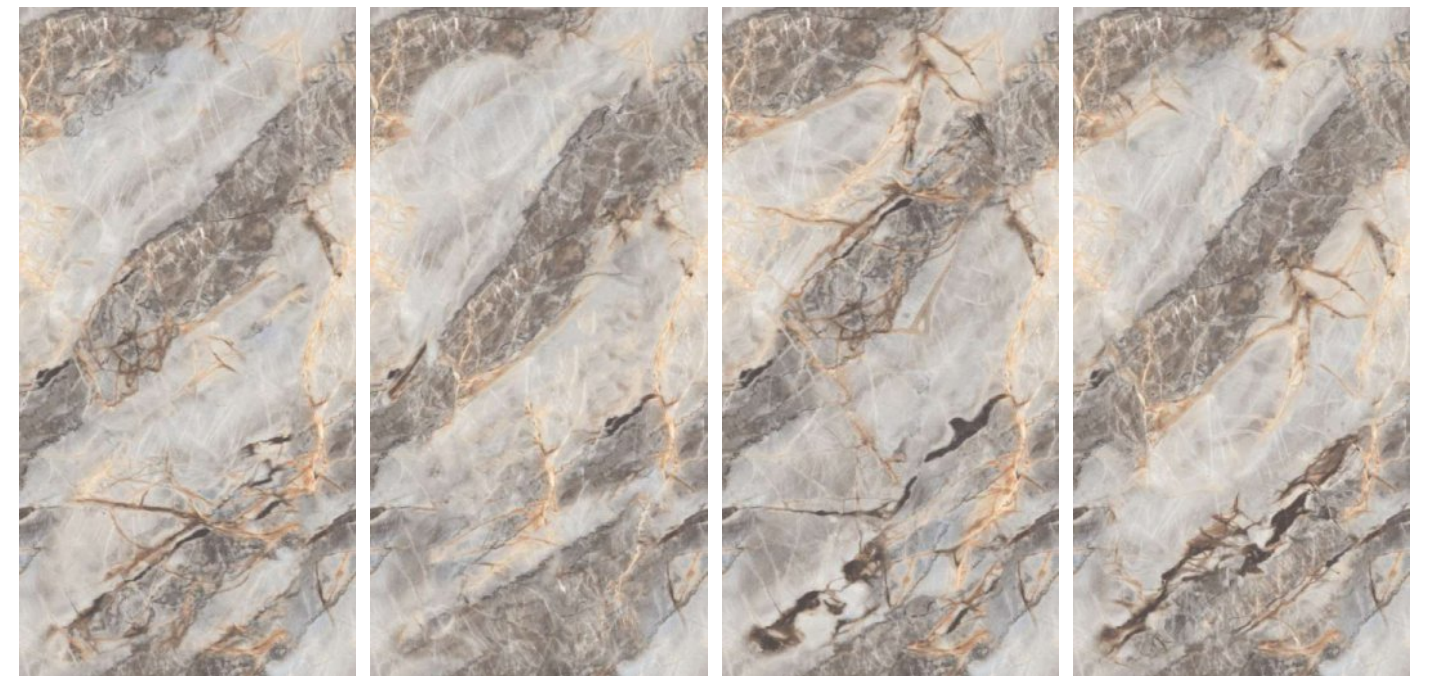

EL-06

Format
60x120cm
2'x4'
24"x48"

Surface
Glossy Surface

Composition
4 Pieces

Possibility : 1

Possibility : 2

INFINITE

COLLECTION