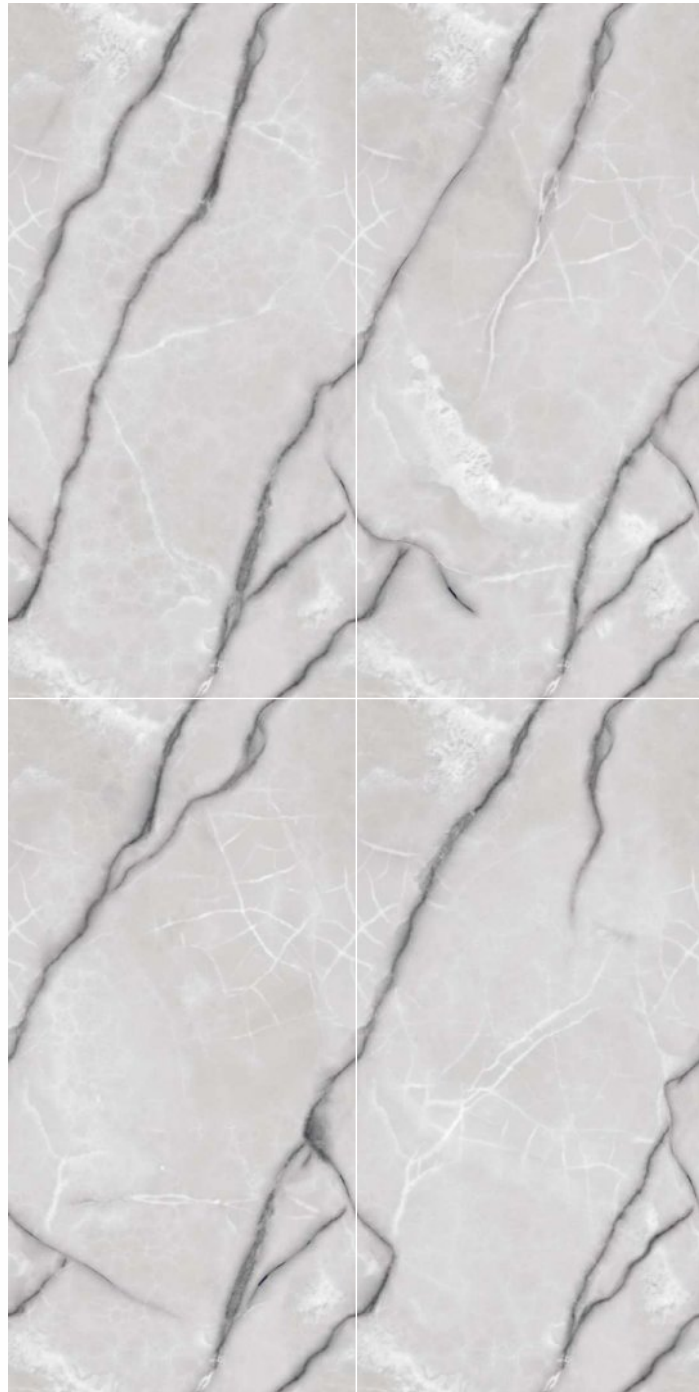

EL-56

Format
60x120cm
2'x4'
24"x48"

Surface
Glossy Surface

Composition
4 Pieces

Possibility : 1

Possibility : 2

INFINITE

COLLECTION