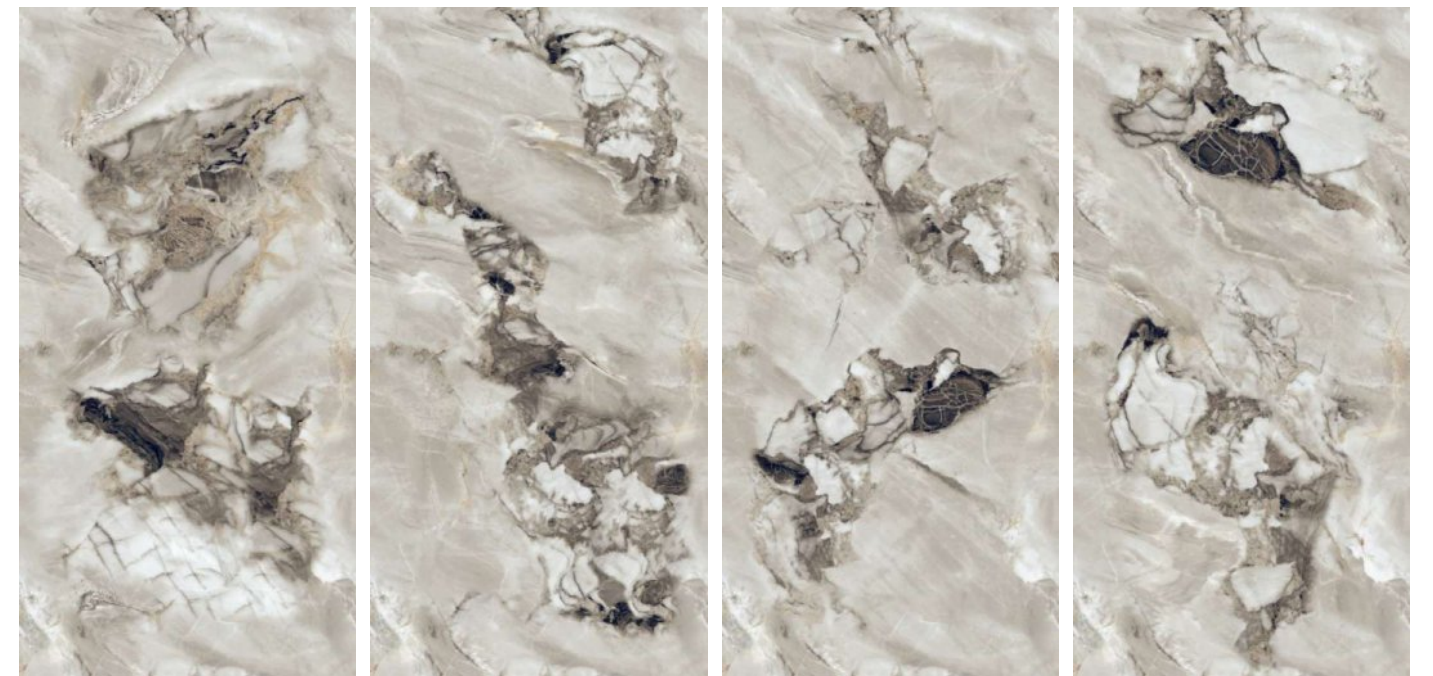

INFINITE

COLLECTION

EL-01

Format
60x120cm
2'x4'
24"x48"

Surface
Glossy Surface

Composition
4 Pieces