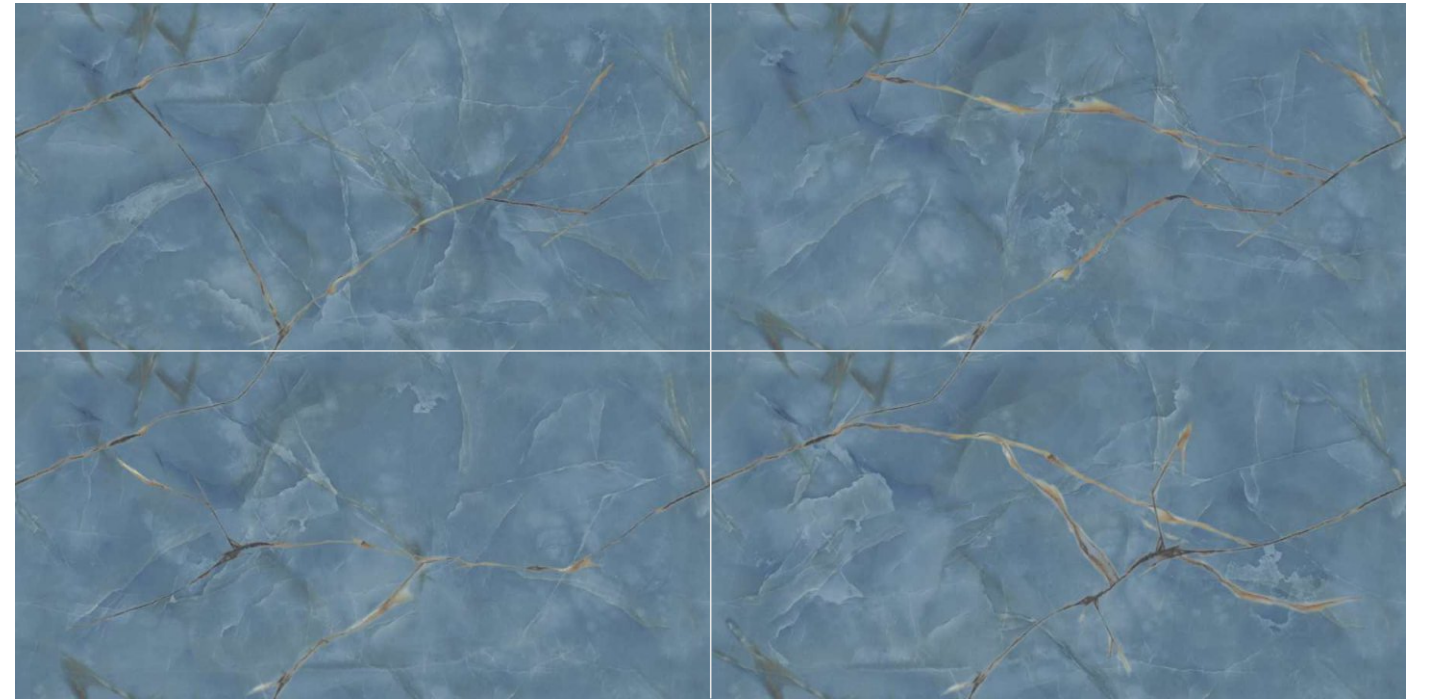

Possibility : 2