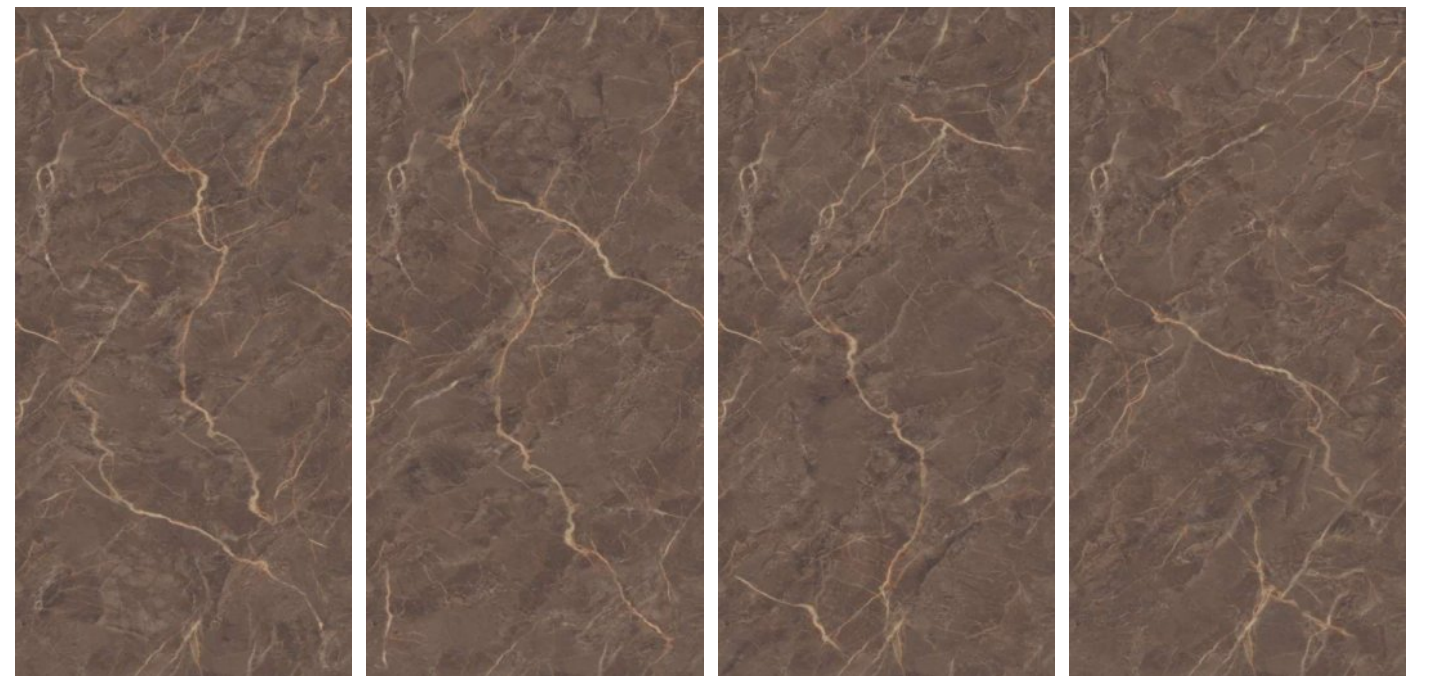

INFINITE

COLLECTION

EL-46

Format
60x120cm
2'x4'
24"x48"

Surface
Glossy Surface

Composition
4 Pieces

Possibility : 1

Possibility : 2