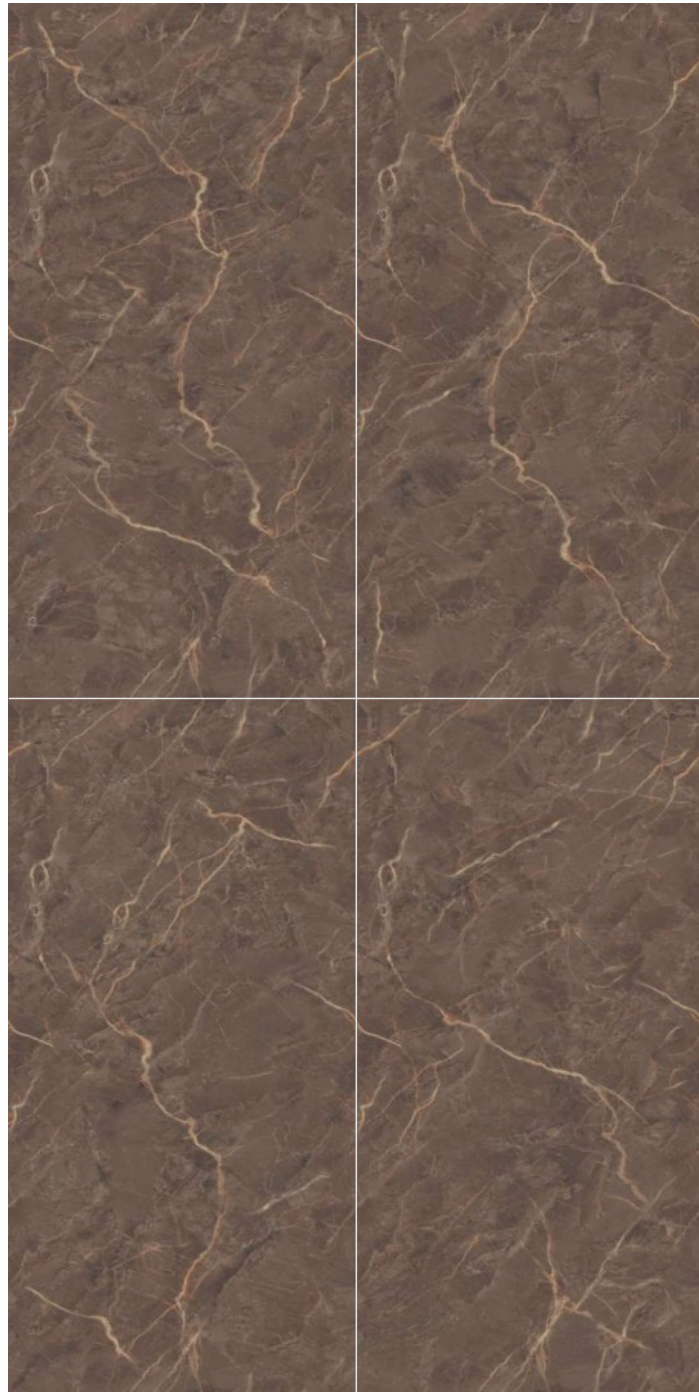

INFINITE

COLLECTION

EL-46

Format
60x120cm
2'x4'
24"x48"

Surface
Glossy Surface

Composition
4 Pieces

Possibility : 1