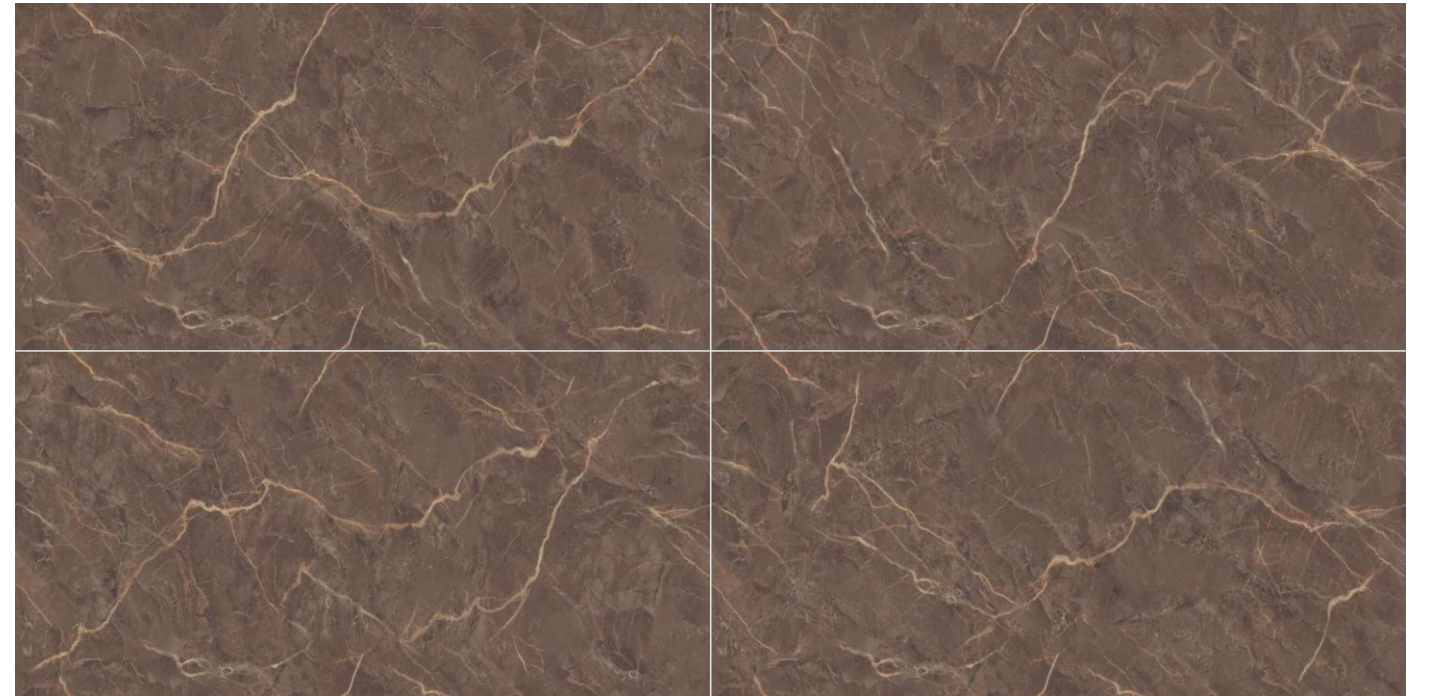

Possibility : 2

INFINITE

COLLECTION

EL-46

Format
60x120cm
2'x4'
24"x48"

Surface
Glossy Surface

Composition
4 Pieces

Possibility : 1