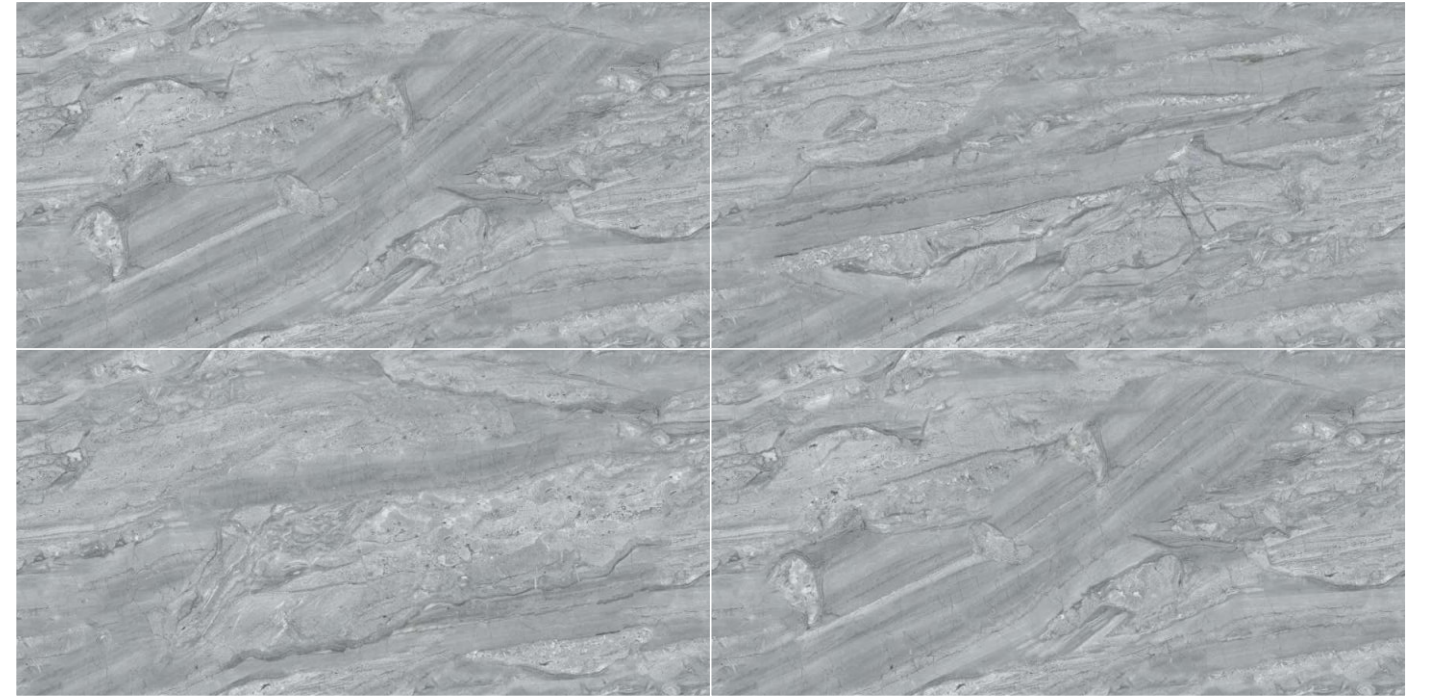

Possibility : 2