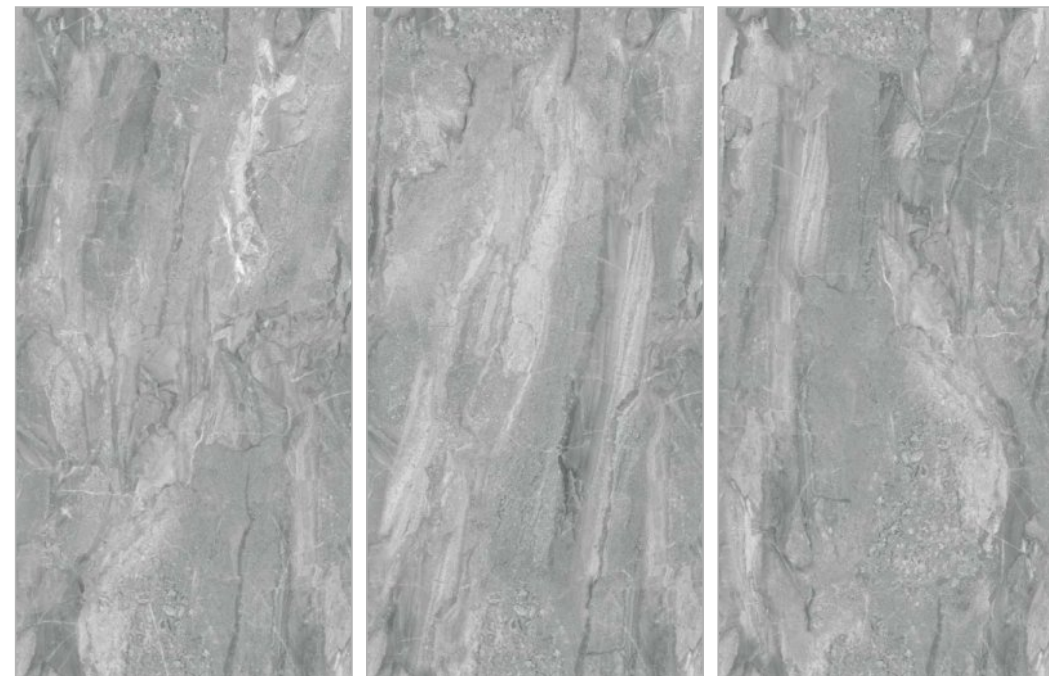

Possibility : 1

Possibility : 2

Possibility : 1

EL-105

Format
60x120cm
2'x4'
24"x48"

Surface
Glossy Surface

Composition
3 Pieces

Possibility : 2