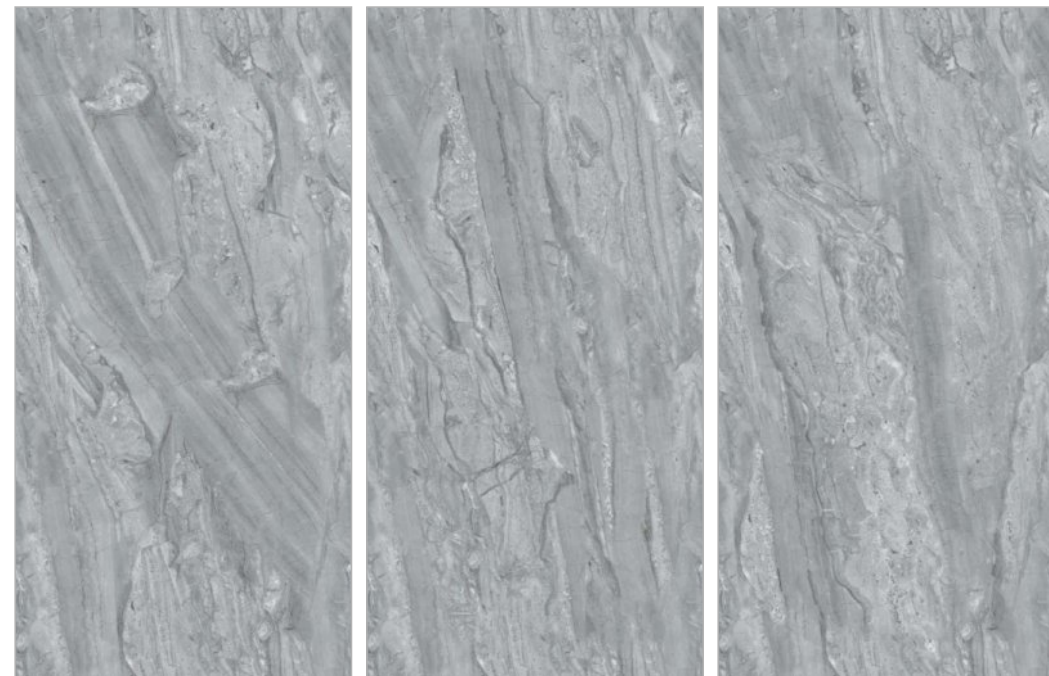

EL-112

Format
60x120cm
2'x4'
24"x48"

Surface
Glossy Surface

Composition
3 Pieces