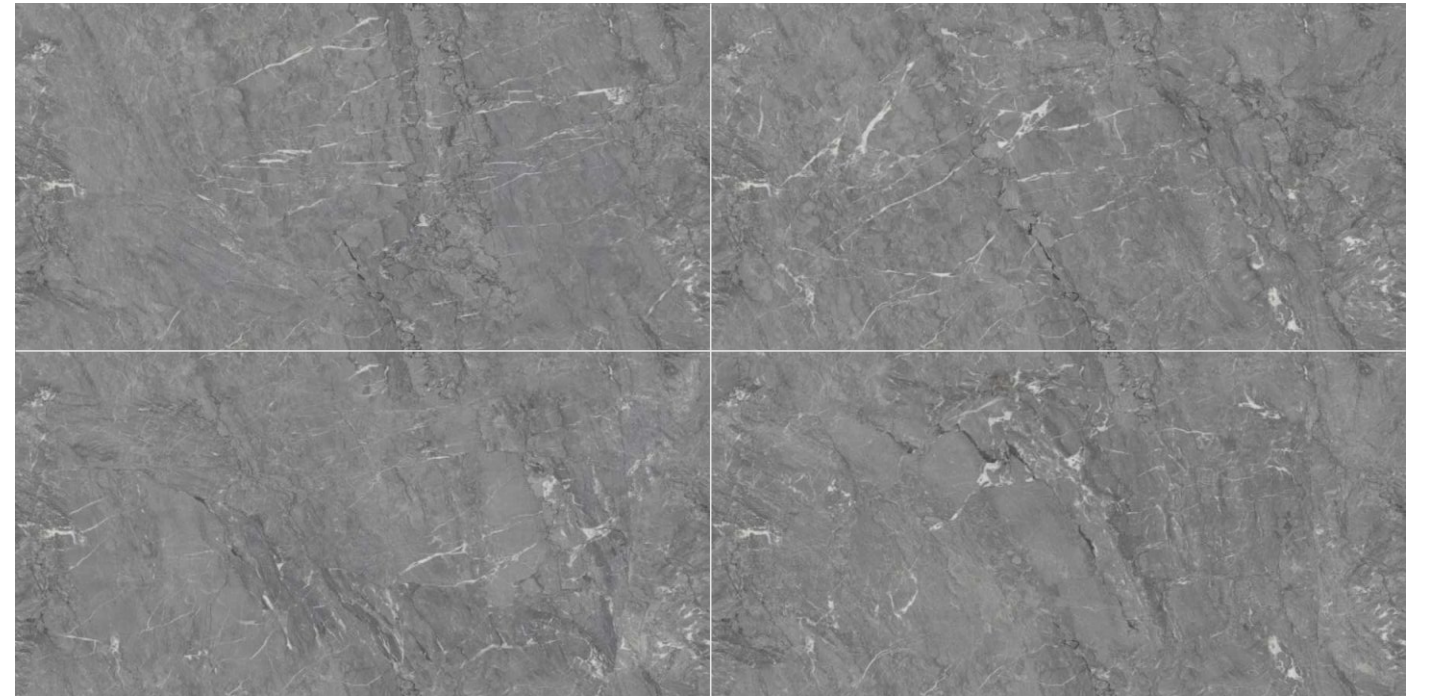

Composition
4 Pieces

Possibility : 1

Possibility : 2

EL-45

Format
60x120cm
2'x4'
24"x48"

Surface
Glossy Surface

Composition
4 Pieces

Possibility : 1