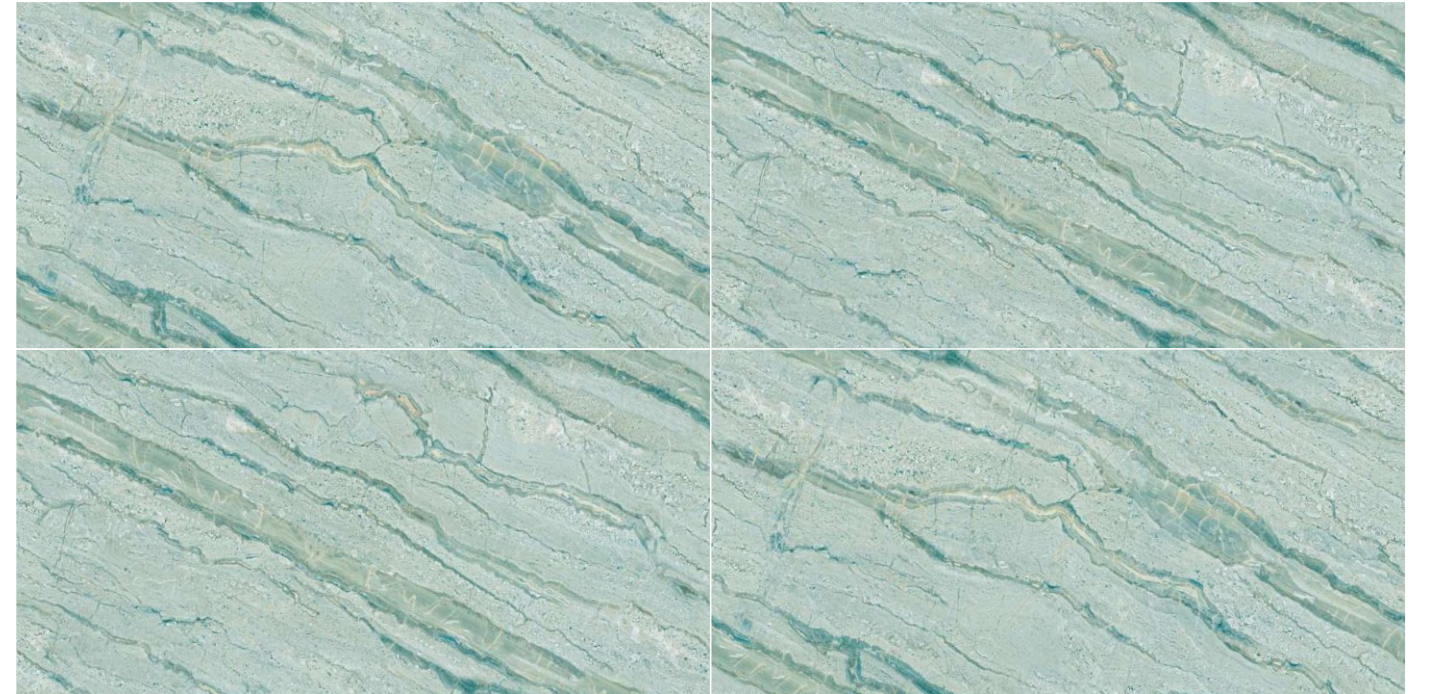

Possibility : 2