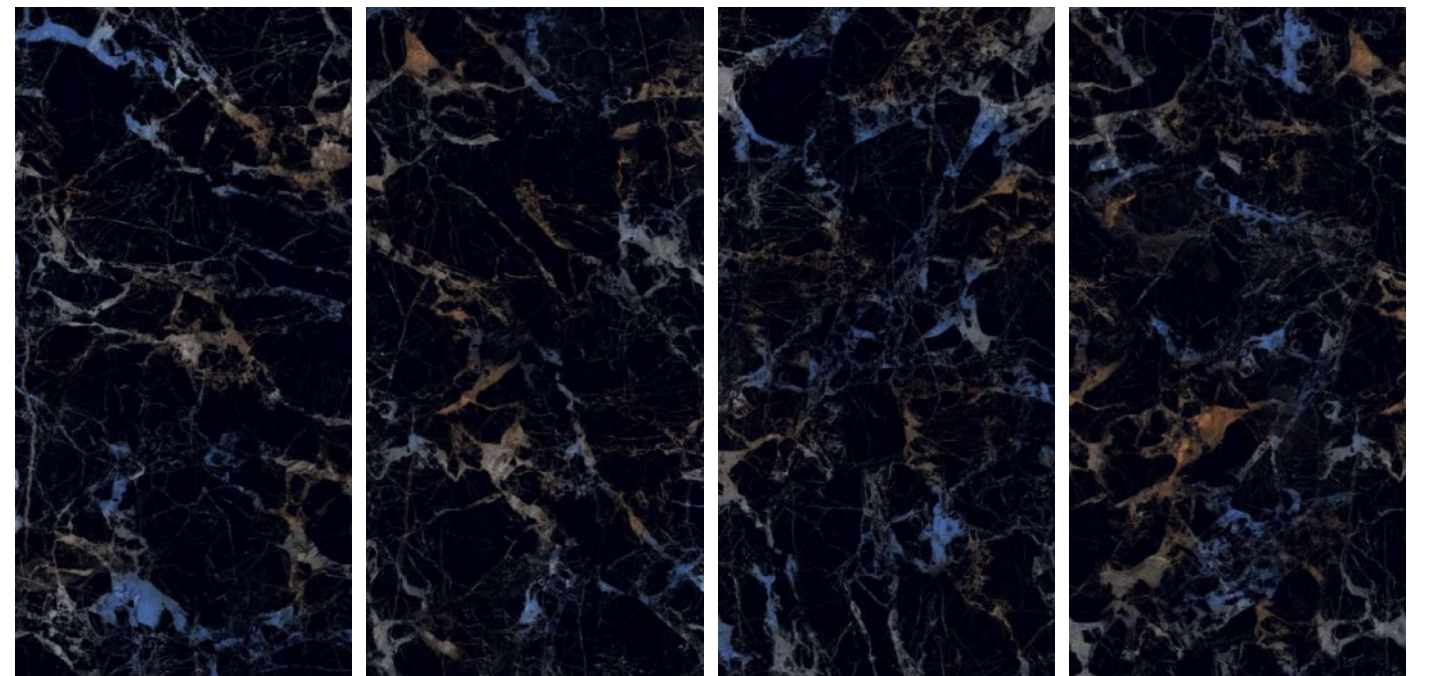

INFINITE

COLLECTION

EL-62

Format
60x120cm
2'x4'
24"x48"

Surface
Glossy Surface

Composition
4 Pieces

Possibility : 1

Possibility : 2