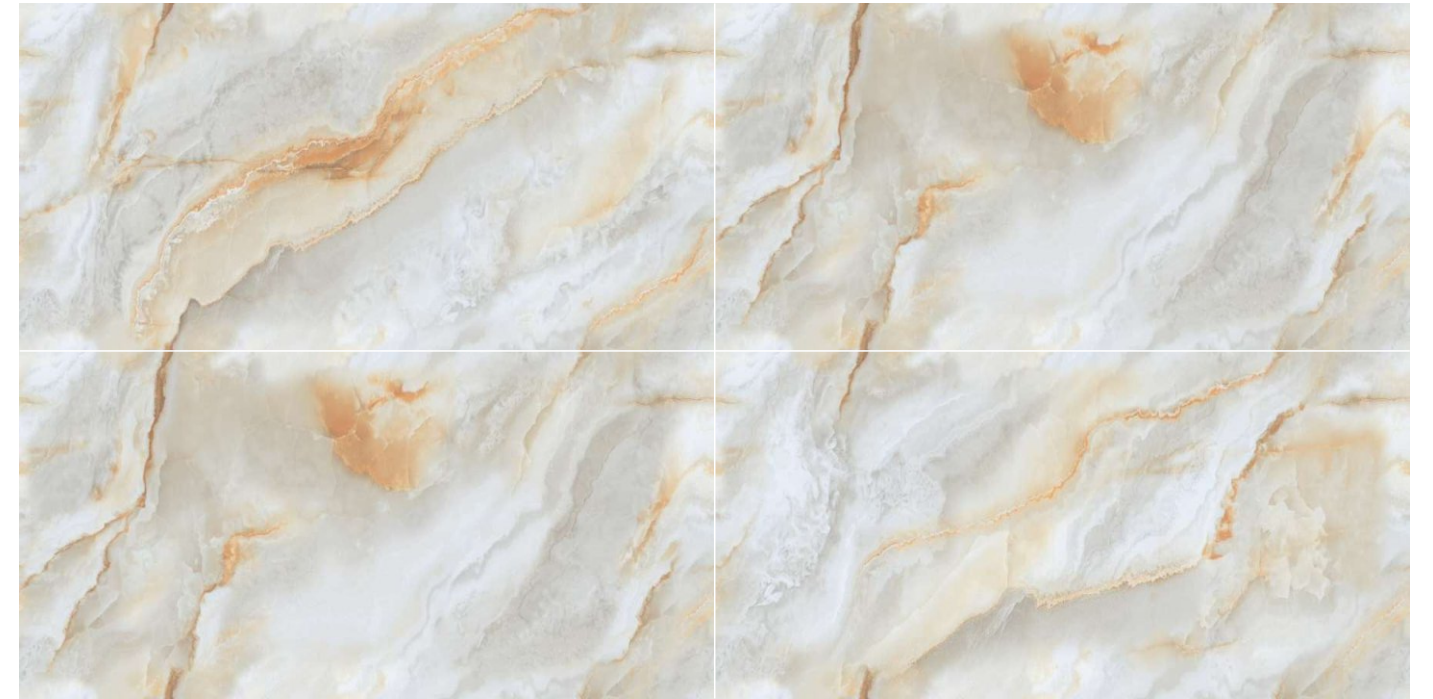

Possibility : 2