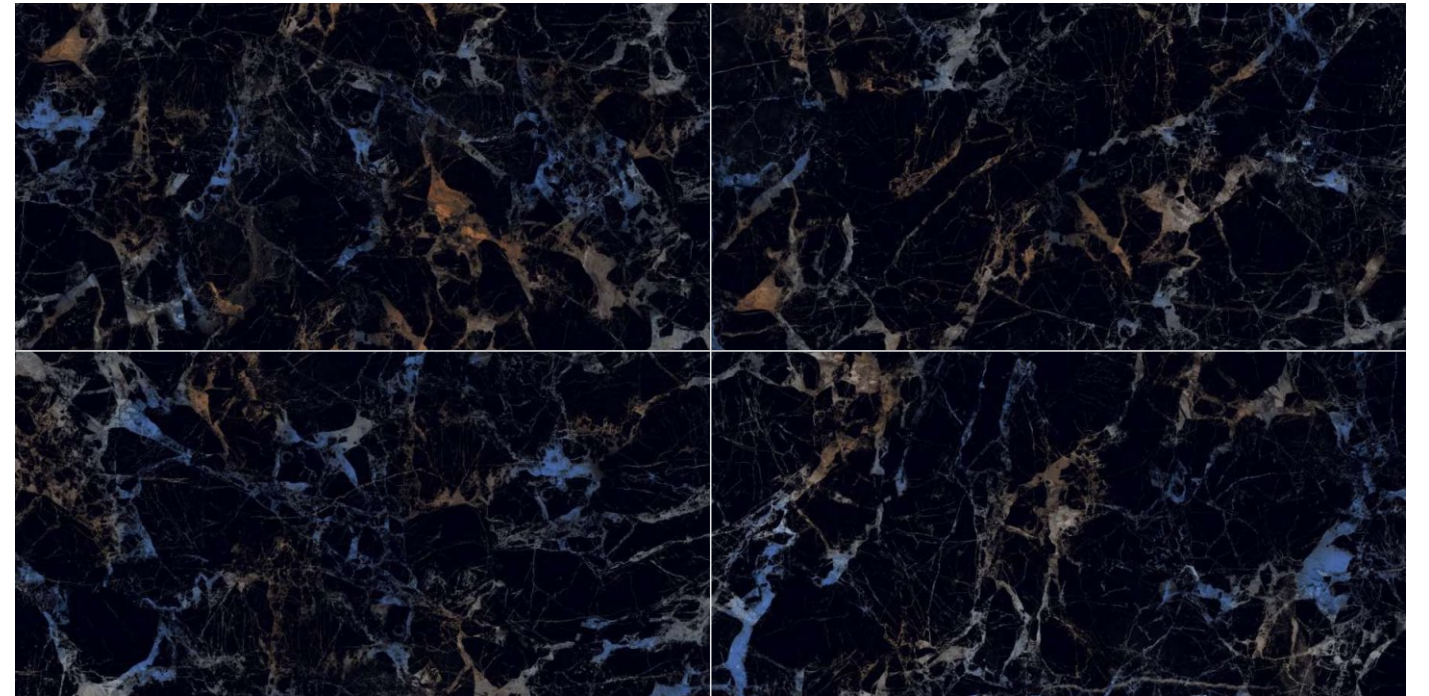

Possibility : 2