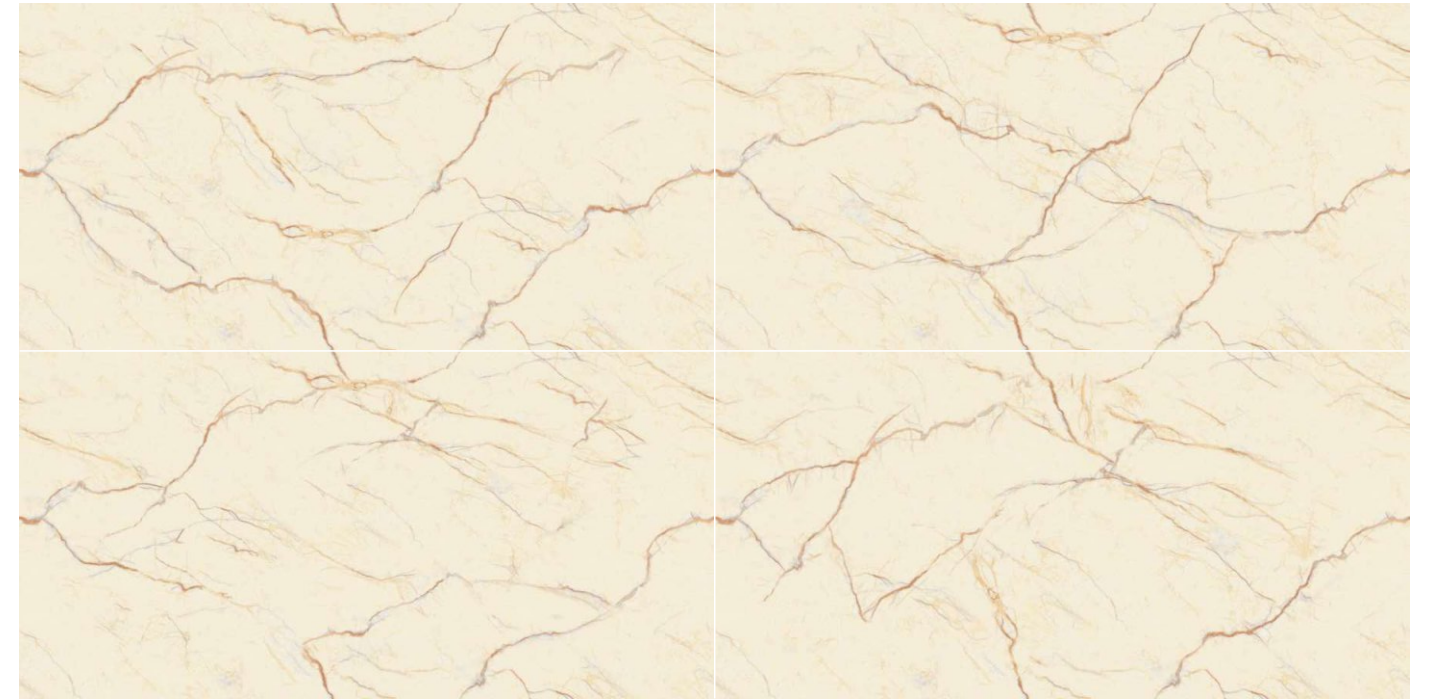

Possibility : 2