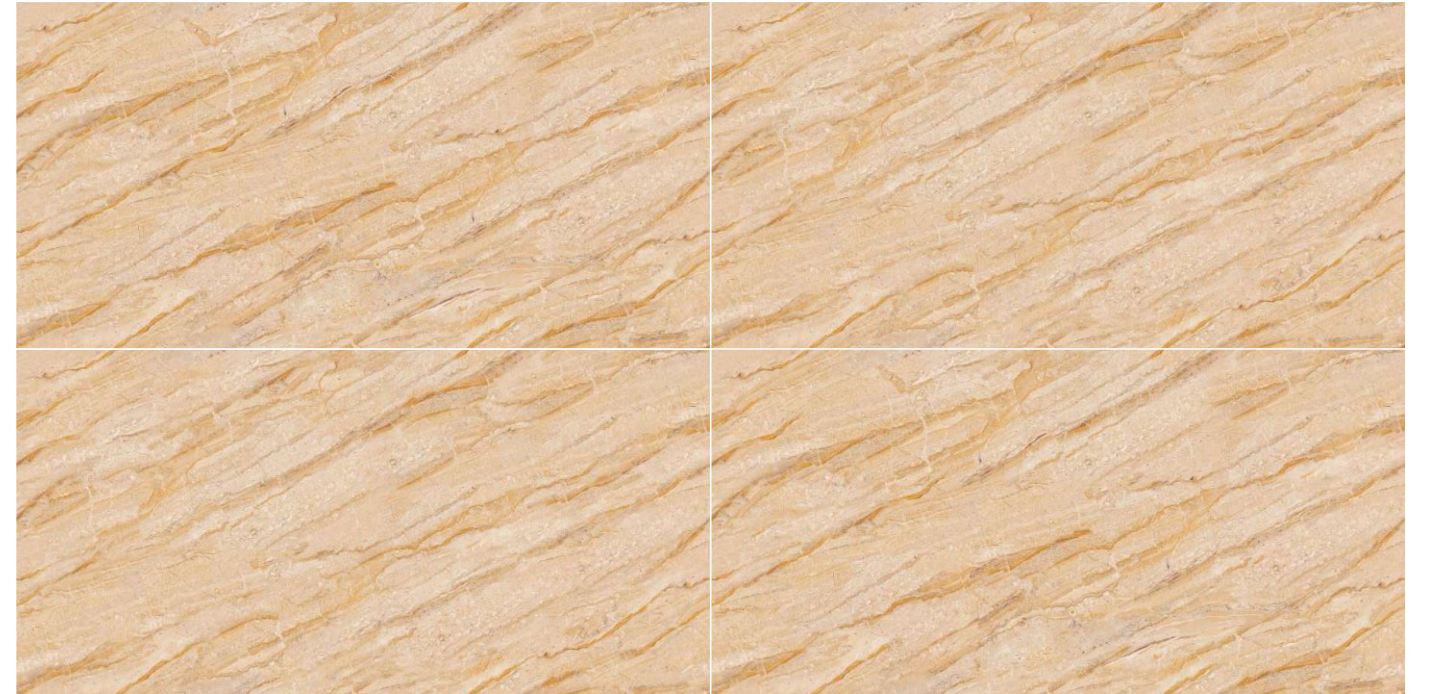

Possibility : 2