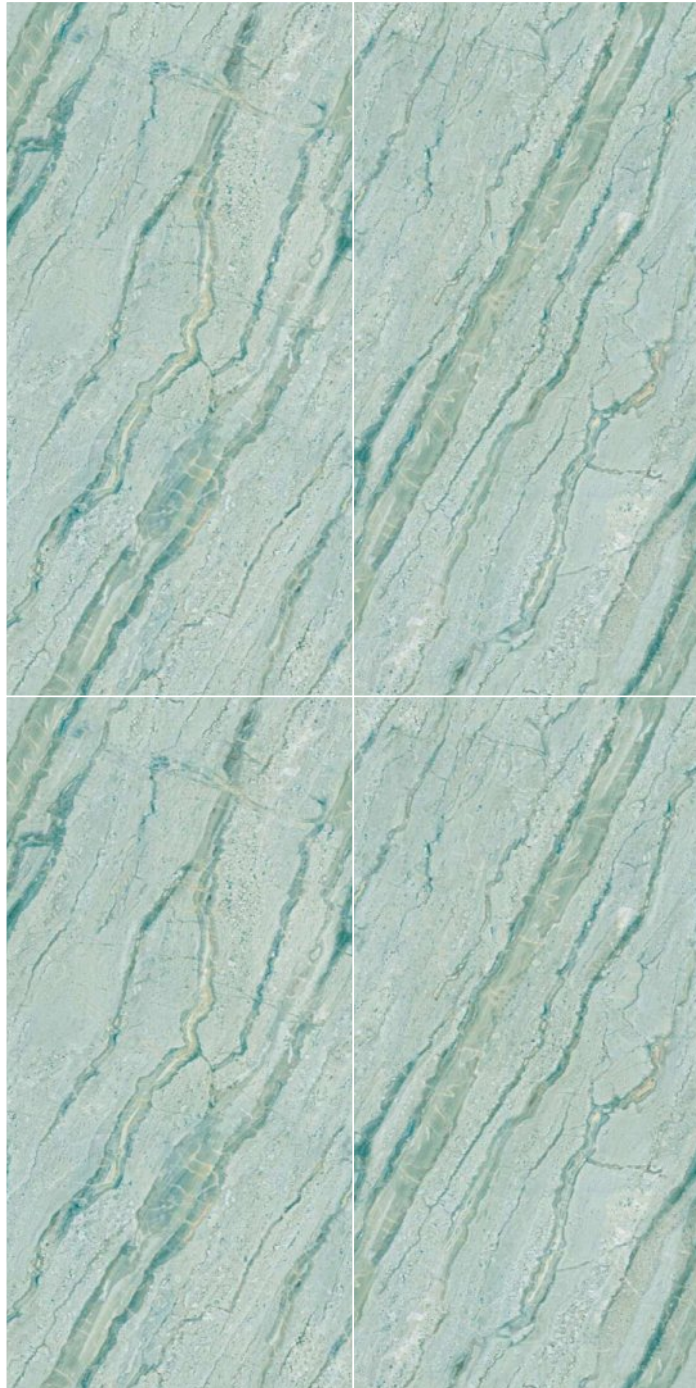

Composition
2 Pieces

Possibility : 2

UNLEASH YOUR IMAGINATION,
WITH ENDLESS TILES.

600x1200MM
Glossy Surface

INFINITE

COLLECTION

EL-89

Format
60x120cm
2'x4'
24"x48"