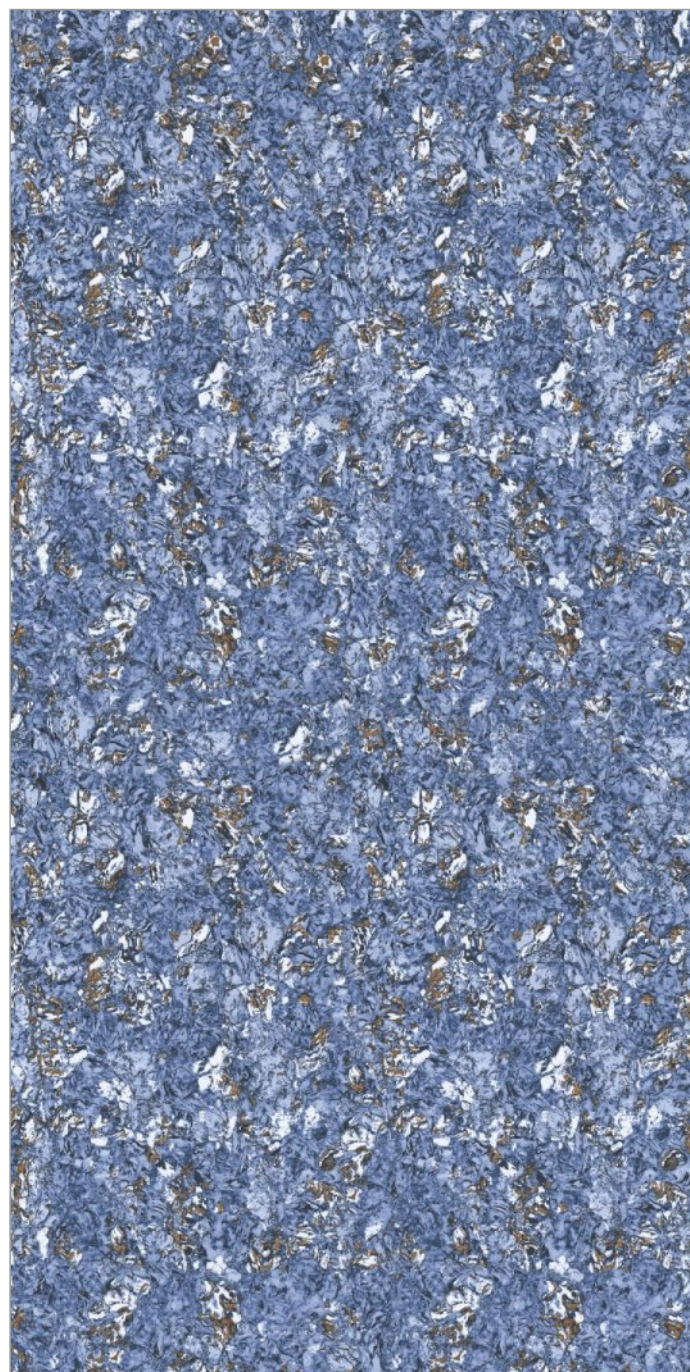

**SPRINKLE BEIGE**

**DOUBLE  
CHARGE**

**SPRINKLE BLUE**

**SPRINKLE BROWN**

**SPRINKLE GREYSPRINKLE GREY**

**STAR CREMA**

Surface  
**Glossy Surface**

Size

**600X1200MM  
60x120CM | 2'x4'**

**DOUBLE  
CHARGE**

**STAR GOLD**

**STAR NATURAL**

**STAR WHITE**

**DOUBLE  
CHARGE**

**TOPAZ BLUE**

**TOPAZ CREMA**