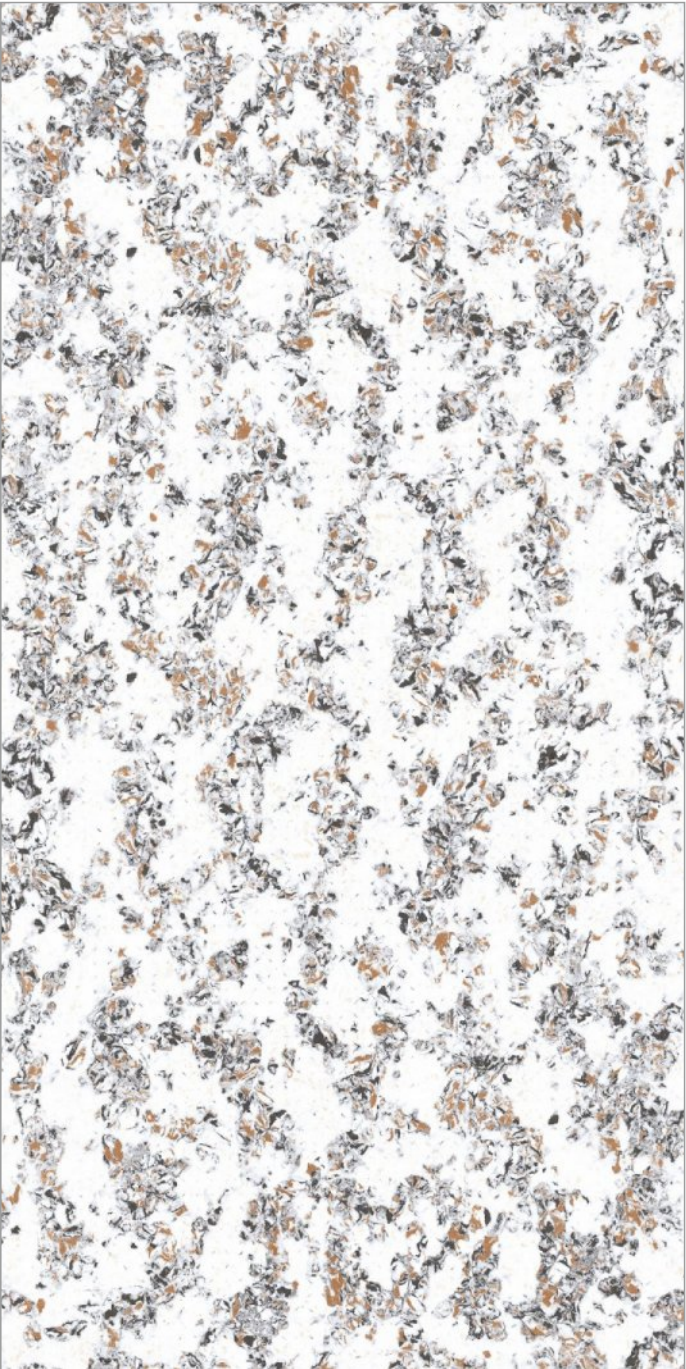

Size

**600X1200MM  
60x120CM | 2'x4'**

**DOUBLE  
CHARGE**

**PLANET BLUE**

**PLANET BROWN**

**PLANET GOLD**

**EXPLORING THE  
INTRICATE BEAUTY OF TILES**

***DOUBLE  
CHARGE***

**SPRINKLE BEIGE**

**DOUBLE  
CHARGE**

**SPRINKLE BLUE**

**SPRINKLE BROWN**

**SPRINKLE GREYSPRINKLE GREY**

**STAR CREMA**

Surface  
**Glossy Surface**

Size

**600X1200MM  
60x120CM | 2'x4'**

**DOUBLE  
CHARGE**

**STAR GOLD**

**STAR NATURAL**

**STAR WHITE**

**DOUBLE  
CHARGE**

**TOPAZ BLUE**

**TOPAZ CREMA**