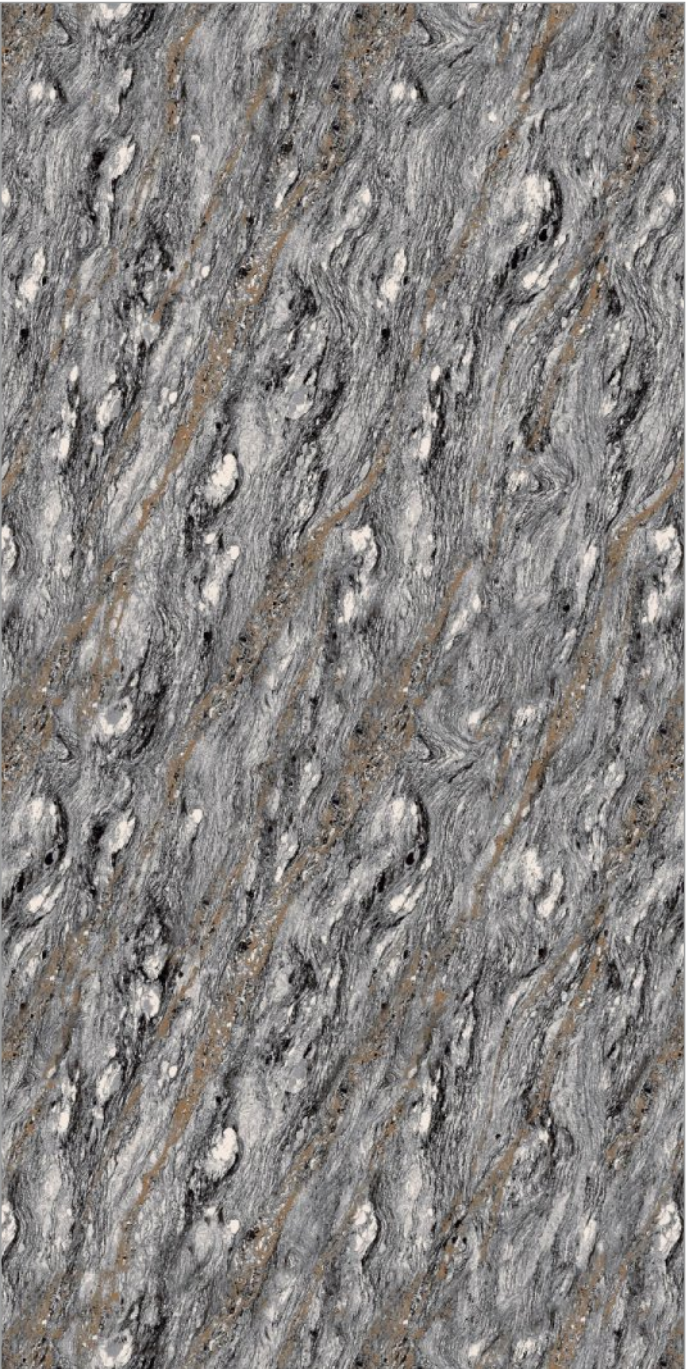

Size

**600X1200MM  
60x120CM | 2'x4'**

**DOUBLE  
CHARGE**

**PLANET BLUE**

**PLANET BROWN**

**PLANET GOLD**

**EXPLORING THE  
INTRICATE BEAUTY OF TILES**

***DOUBLE  
CHARGE***

**DOUBLE  
CHARGE**

**PLANET GREY**

**POLO MARFIL BLUE**

**POLO MARFIL COFFE**

**DOUBLE  
CHARGE**

**POLO MARFIL CREMA**

Surface

**Glossy Surface**