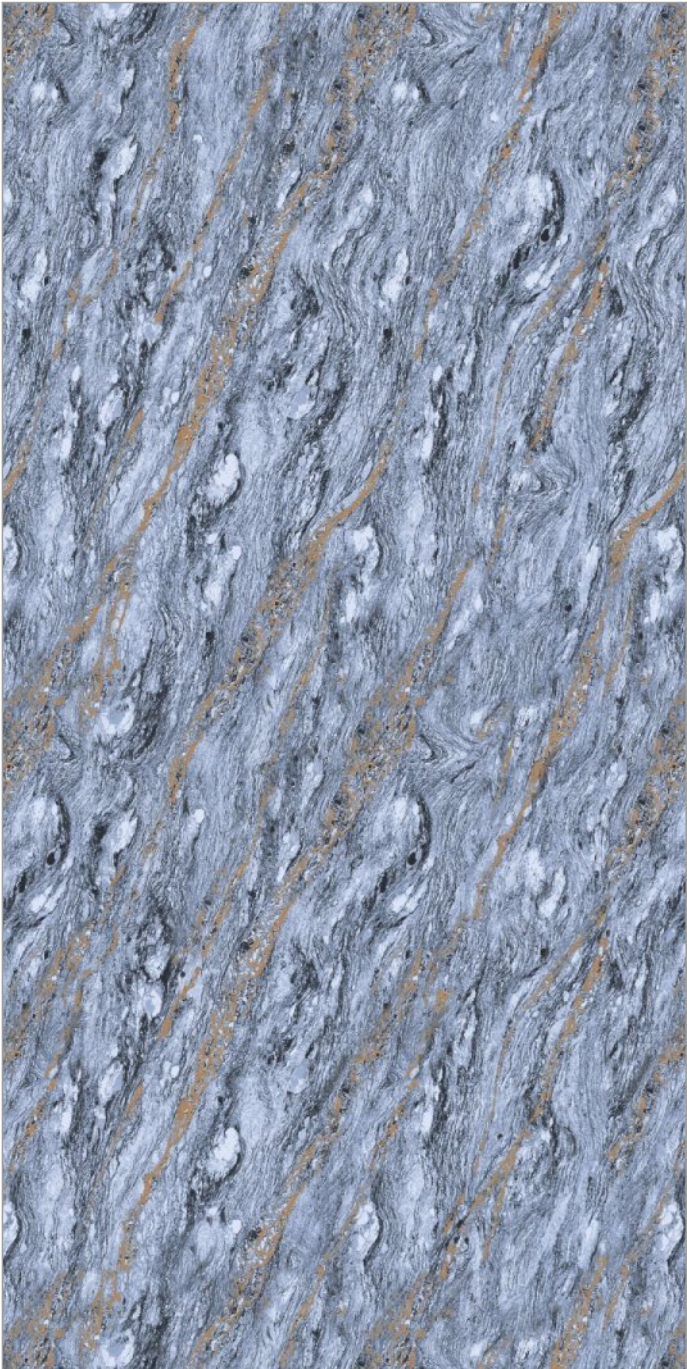

Size

**600X1200MM  
60x120CM | 2'x4'**

**DOUBLE  
CHARGE**

**PLANET BLUE**

**PLANET BROWN**

**PLANET GOLD**

**EXPLORING THE  
INTRICATE BEAUTY OF TILES**

***DOUBLE  
CHARGE***

**DOUBLE  
CHARGE**

**PLANET GREY**

**POLO MARFIL BLUE**

**POLO MARFIL COFFE**

**DOUBLE  
CHARGE**

**POLO MARFIL CREMA**

Surface

**Glossy Surface**