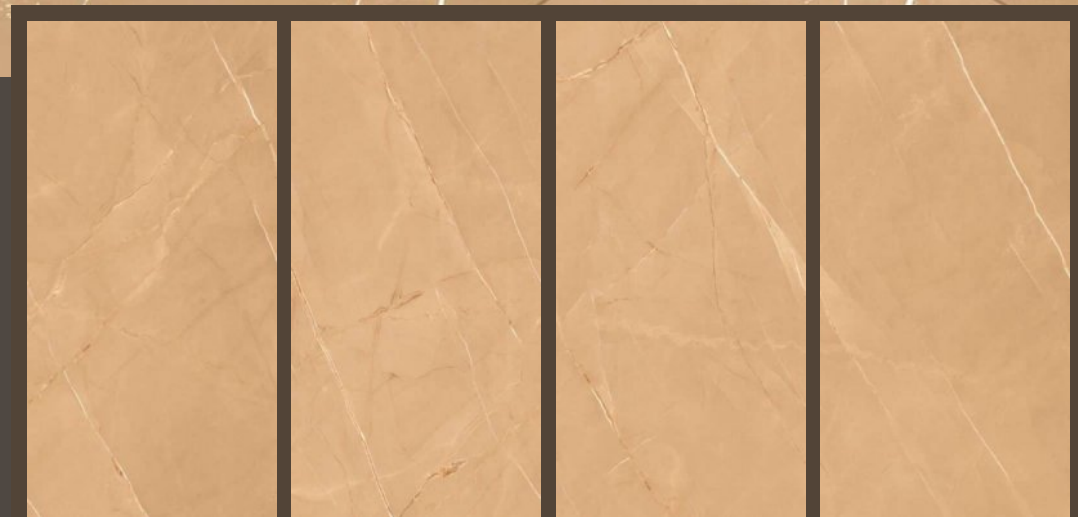

ETHIC BROWN

600X1200MM

Matt Carving
Surface

4
Randoms