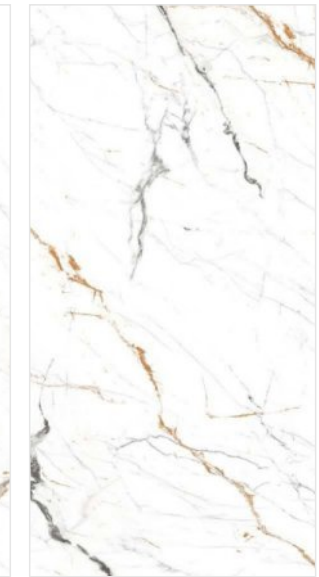

STAUARIO CARL

3 Randoms

600x1200mm

Matt Carving
Surface

STONEX GOLD

4 Randoms

600x1200mm

Matt Carving
Surface