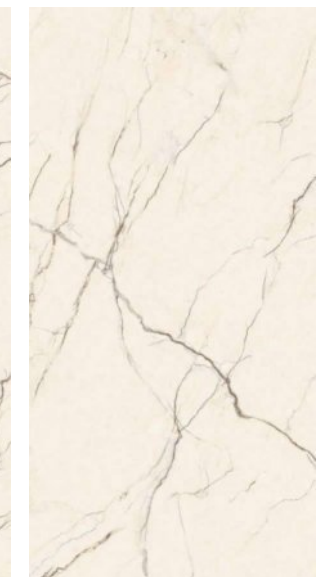

## **HYPER CREMA**

4 Randoms

600x1200mm

Matt Carving  
Surface

**IMPALA  
BEIGE**

600X1200MM

Matt Carving  
Surface

**4**  
Randoms