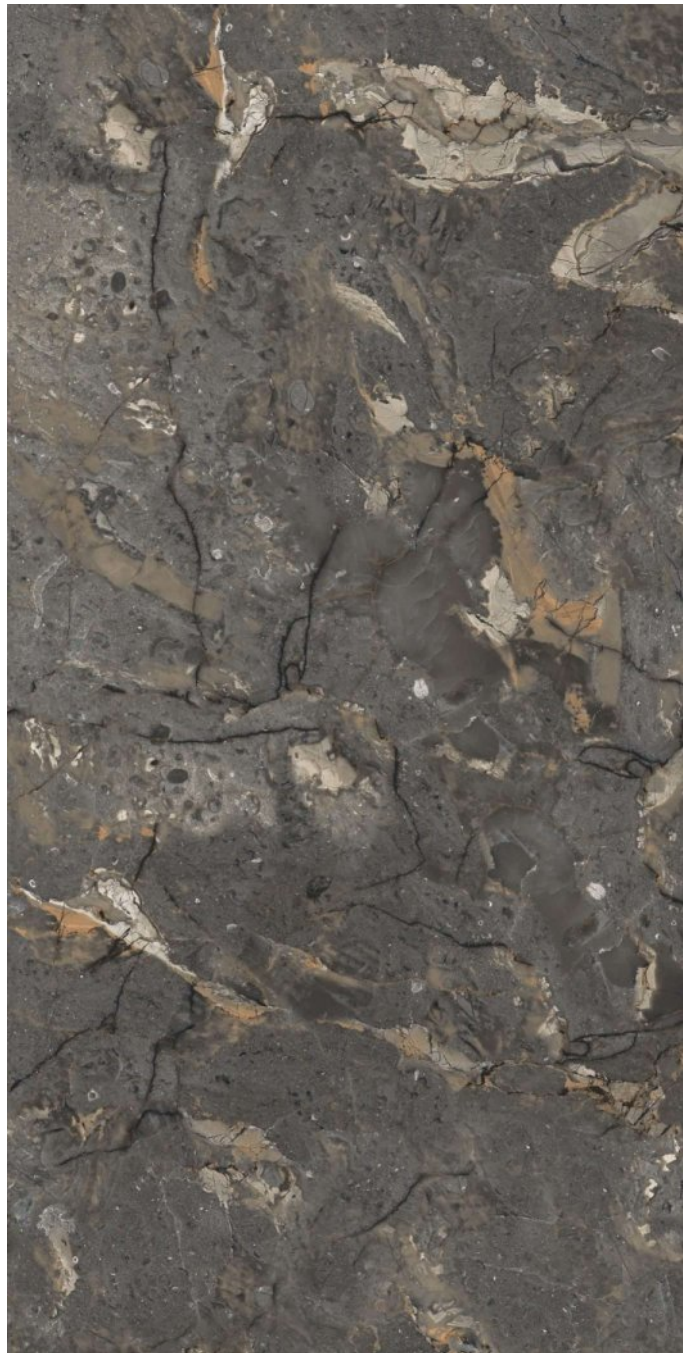

PRIZM BLACK

4 Randoms

600x1200mm

Matt Carving
Surface