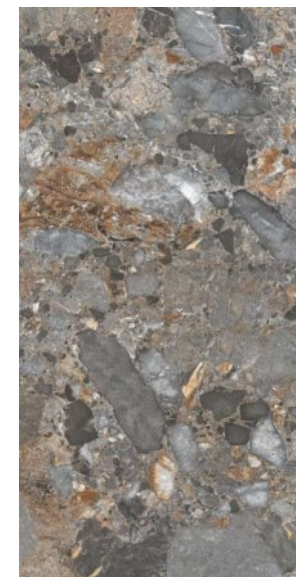

PRIZM BLACK

4 Randoms

600x1200mm

Matt Carving
Surface

RAFAELO GREY

4 Randoms

600x1200mm

Matt Carving
Surface