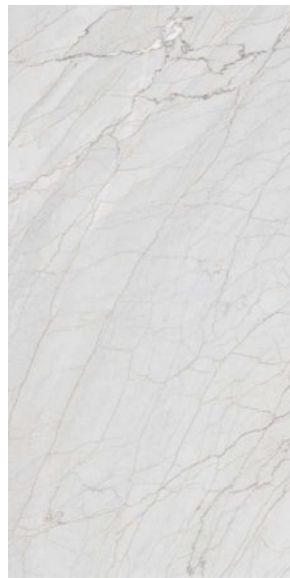

# WIPER GREY

600X1200MM

Matt Carving  
Surface

4  
Randoms