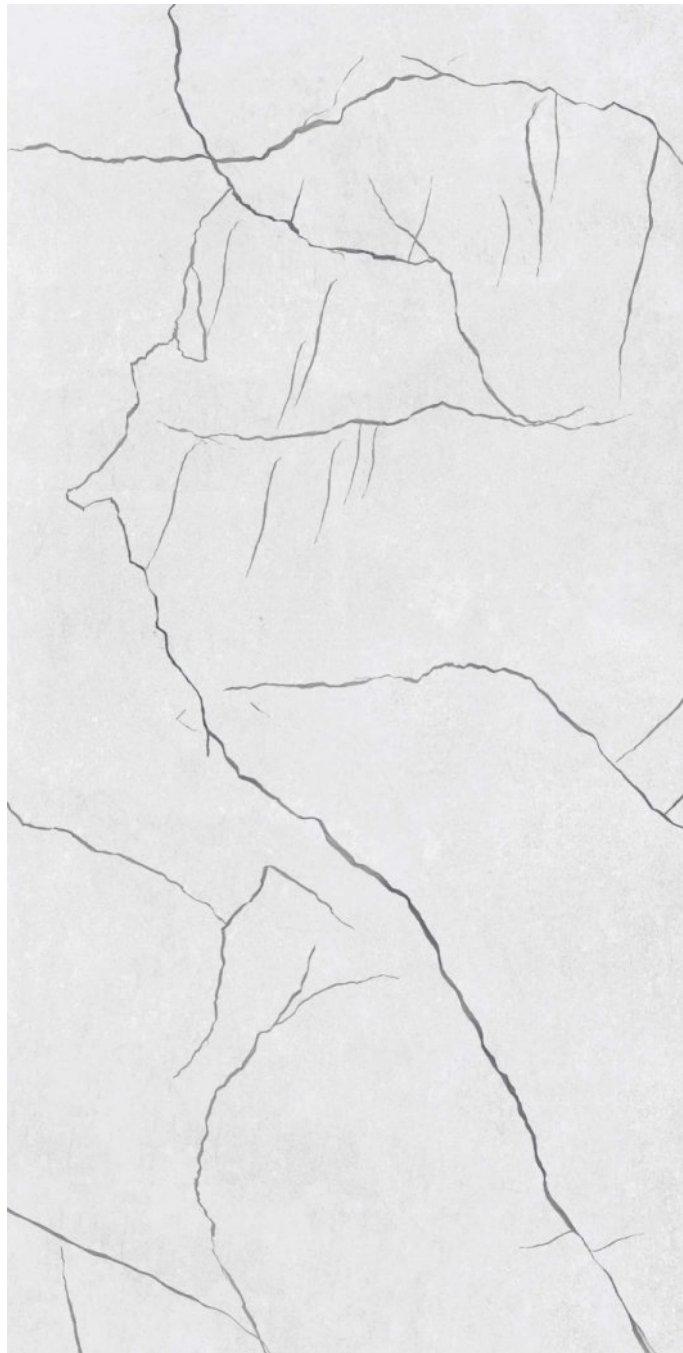

CASTEL GRIS

3 Randoms

600x1200mm

Matt Carving
Surface

ELECTRA BROWN

4 Randoms

600x1200mm

Matt Carving
Surface