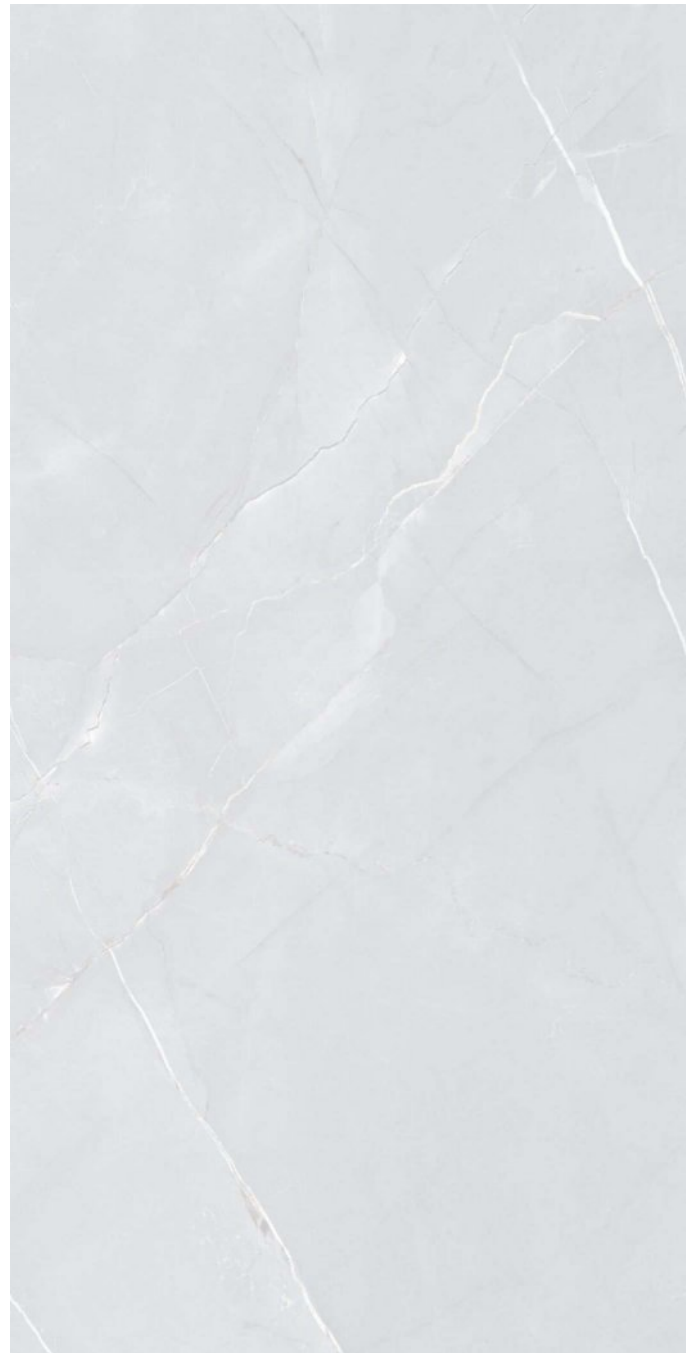

# ETHIC BROWN

600X1200MM

Matt Carving  
Surface

4  
Randoms