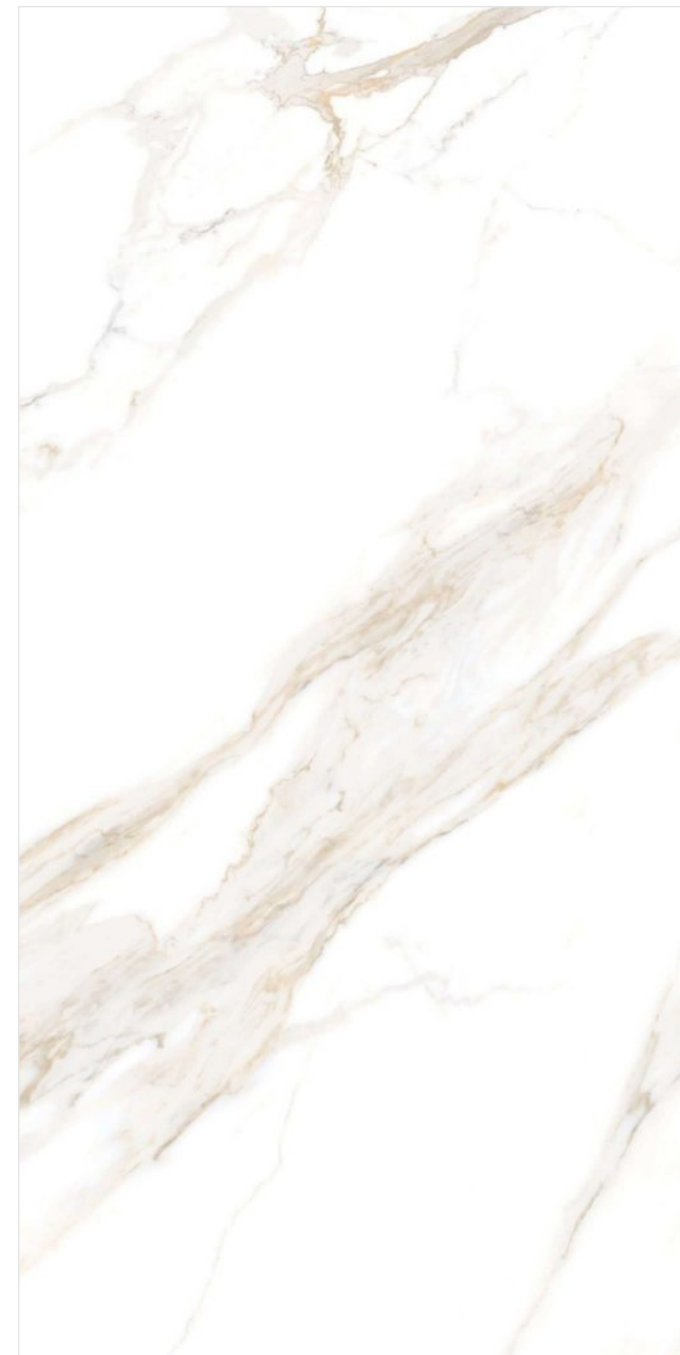

SNOW CARRARA

4 Randoms

600x1200mm

Matt Carving
Surface