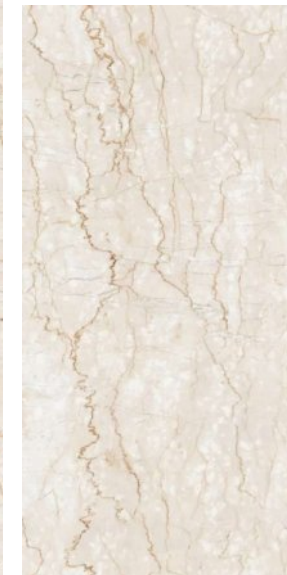

BOTACHIN CREMA

4 Randoms

600x1200mm

Matt Carving
Surface