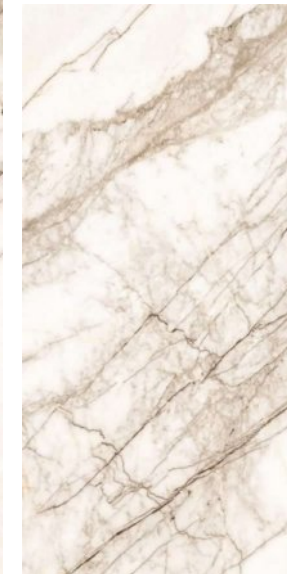

CASTEL GRIS

3 Randoms

600x1200mm

Matt Carving
Surface

ELECTRA BROWN

4 Randoms

600x1200mm

Matt Carving
Surface