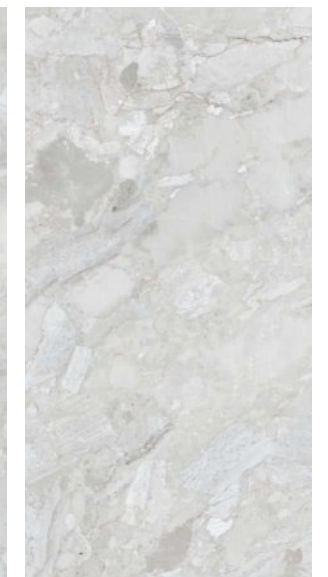

STREAM BEIGE

4 Randoms

600x1200mm

Matt Carving
Surface

STREAM DOVE

4 Randoms

600x1200mm

Matt Carving
Surface