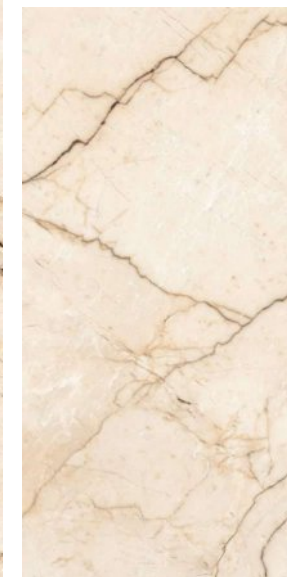

IMPALA GREY

4 Randoms

600x1200mm

Matt Carving
Surface

INDUS BEIGE

4 Randoms

600x1200mm

Matt Carving
Surface