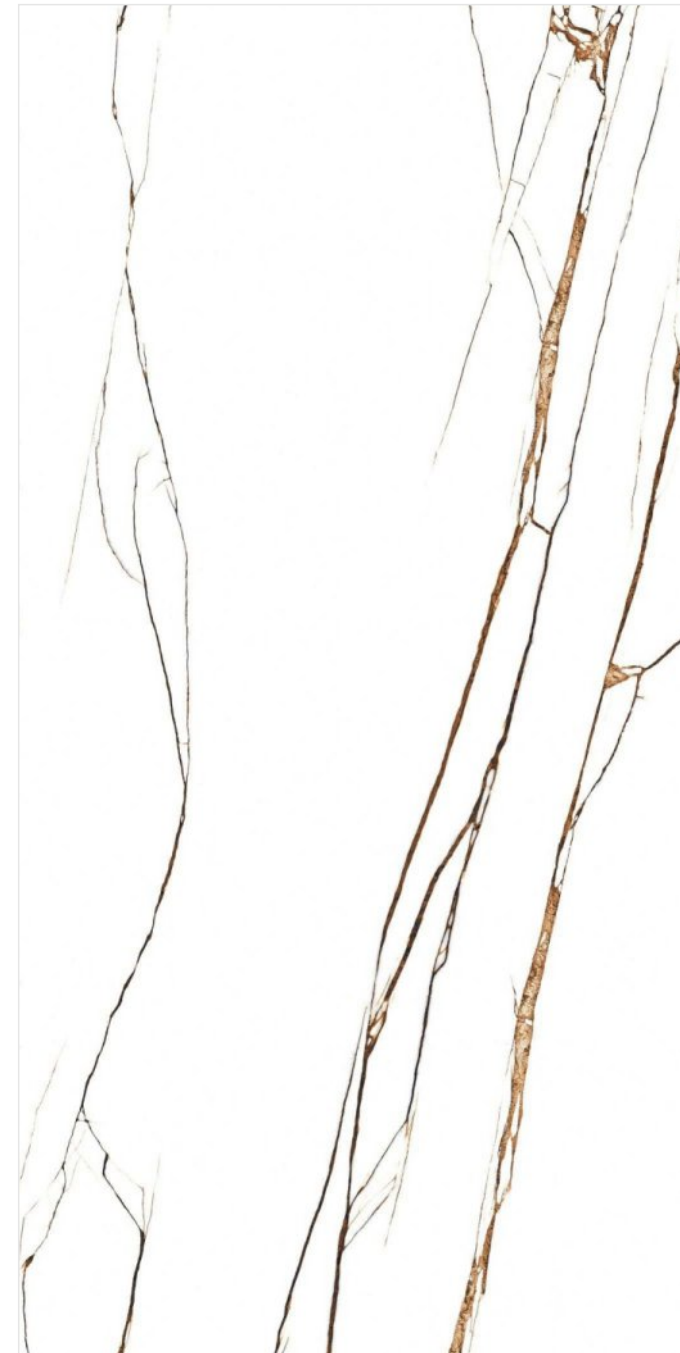

WEB WHITE

4 Randoms

600x1200mm

Matt Carving Surface