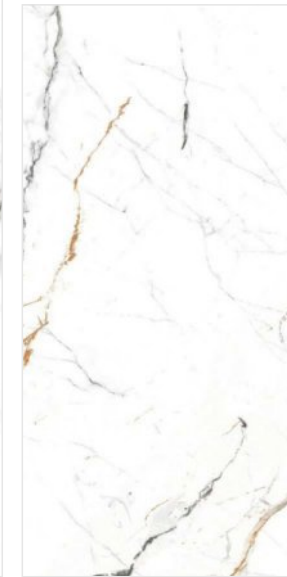

STAUARIO CARL

3 Randoms

600x1200mm

Matt Carving
Surface

STONEX GOLD

4 Randoms

600x1200mm

Matt Carving
Surface