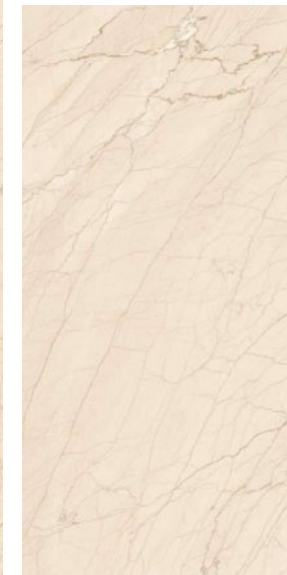

WIPER CREMA

4 Randoms

600x1200mm

Matt Carving
Surface