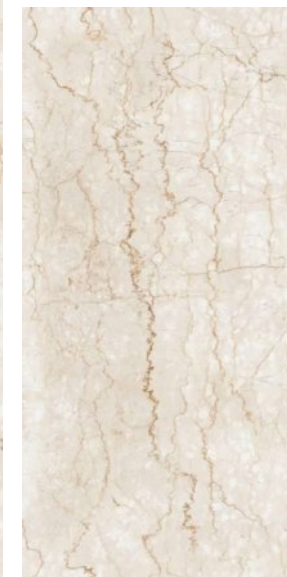

BOTACHIN BEIGE

4 Randoms

600x1200mm

Matt Carving
Surface

BOTACHIN CREMA

4 Randoms

600x1200mm

Matt Carving
Surface