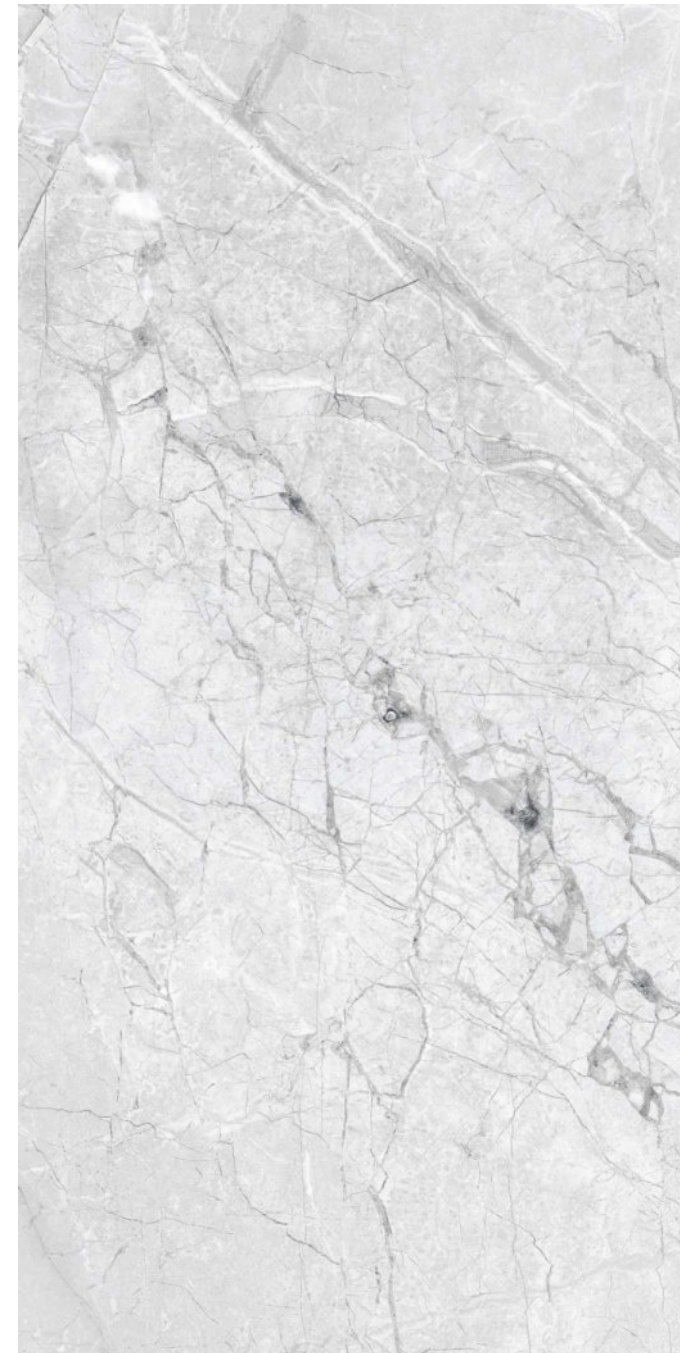

TITAN DOVE

4 Randoms

600x1200mm

Matt Carving
Surface