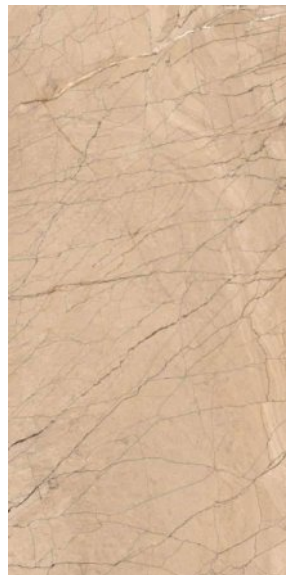

WIPER BROWN

4 Randoms

600x1200mm

Matt Carving
Surface