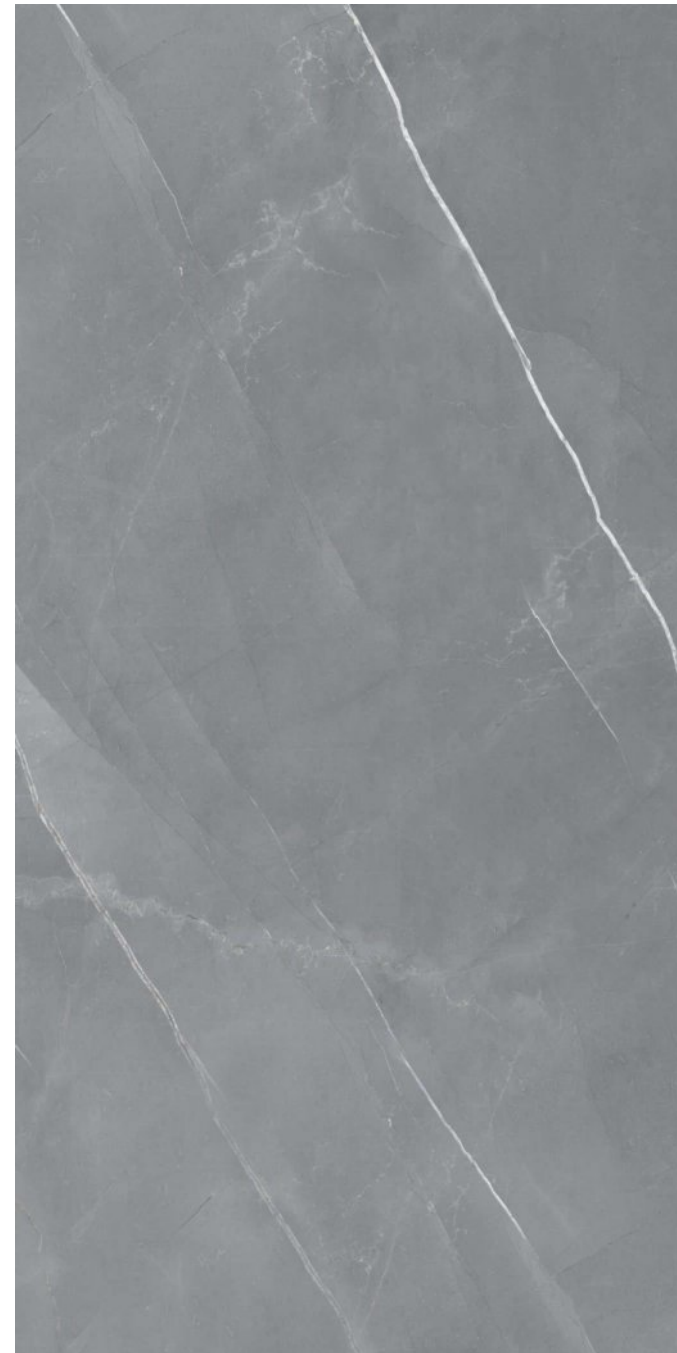

ETHIC GREY

4 Randoms

600x1200mm

Matt Carving
Surface