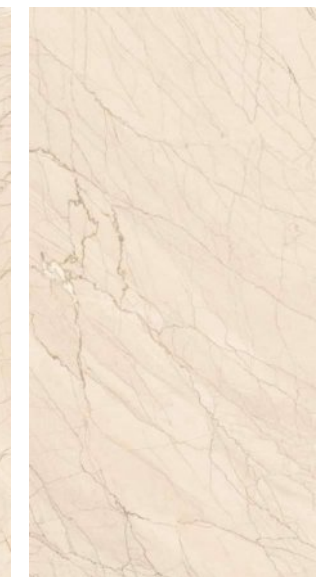

WIPER BROWN

4 Randoms

600x1200mm

Matt Carving
Surface

WIPER CREMA

4 Randoms

600x1200mm

Matt Carving
Surface