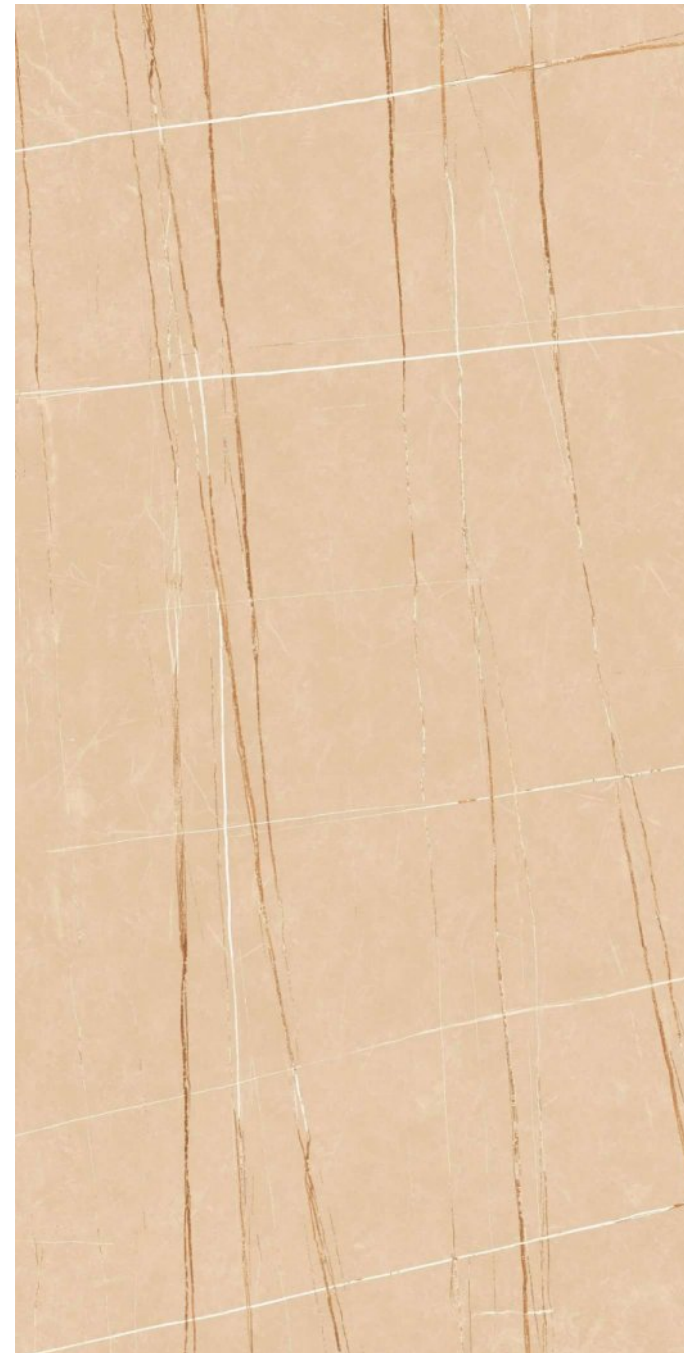

PHOENIX BROWN

3 Randoms

600x1200mm

Matt Carving
Surface