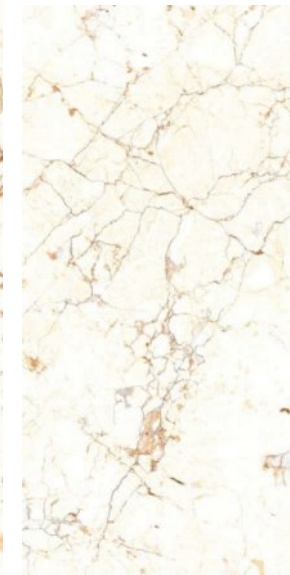

ROSSINA TUSK

4 Randoms

600x1200mm

Matt Carving
Surface