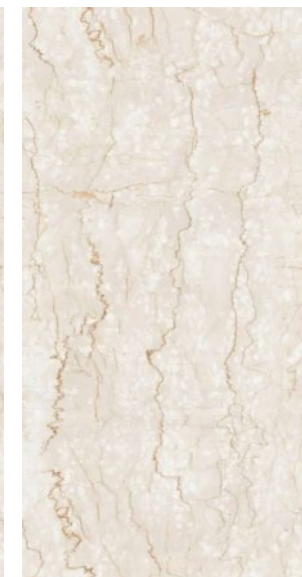

BOTACHIN BEIGE

4 Randoms

600x1200mm

Matt Carving
Surface

BOTACHIN CREMA

4 Randoms

600x1200mm

Matt Carving
Surface