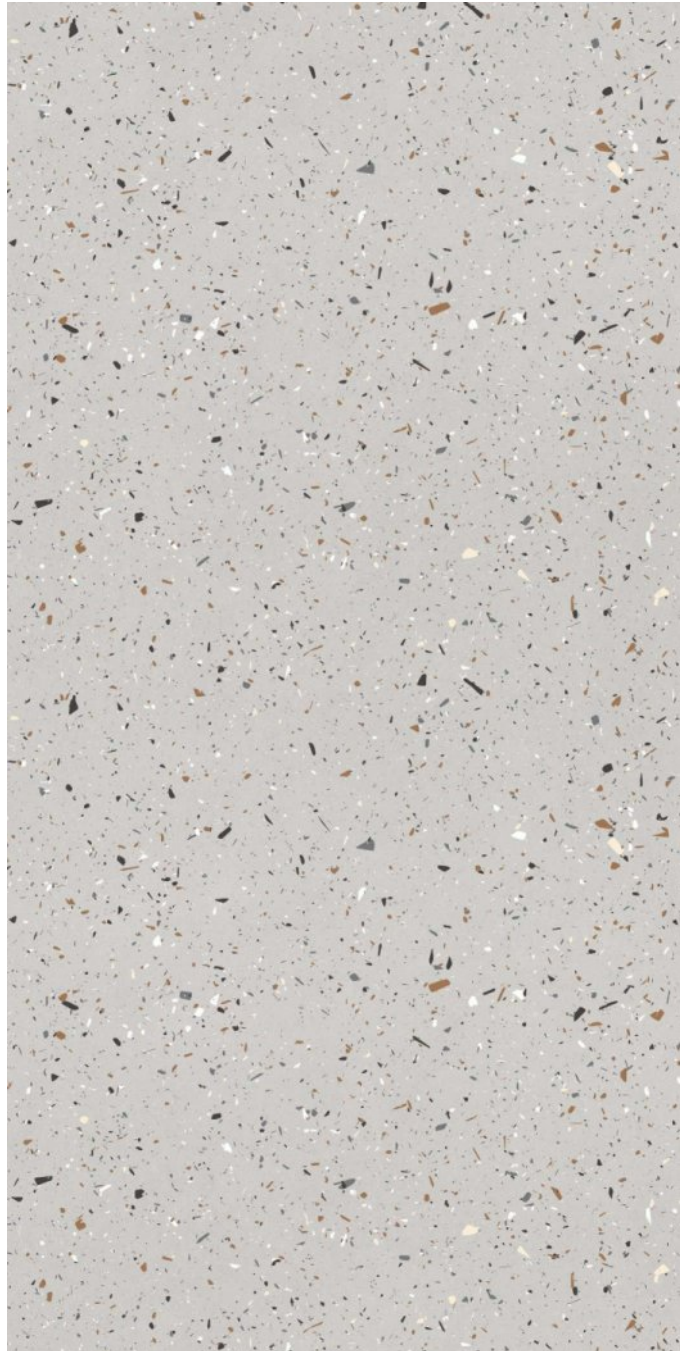

# RAFAELO PEARL

600X1200MM

Matt Carving  
Surface

4  
Randoms

**RITZ GREY**

---

1 Randoms

---