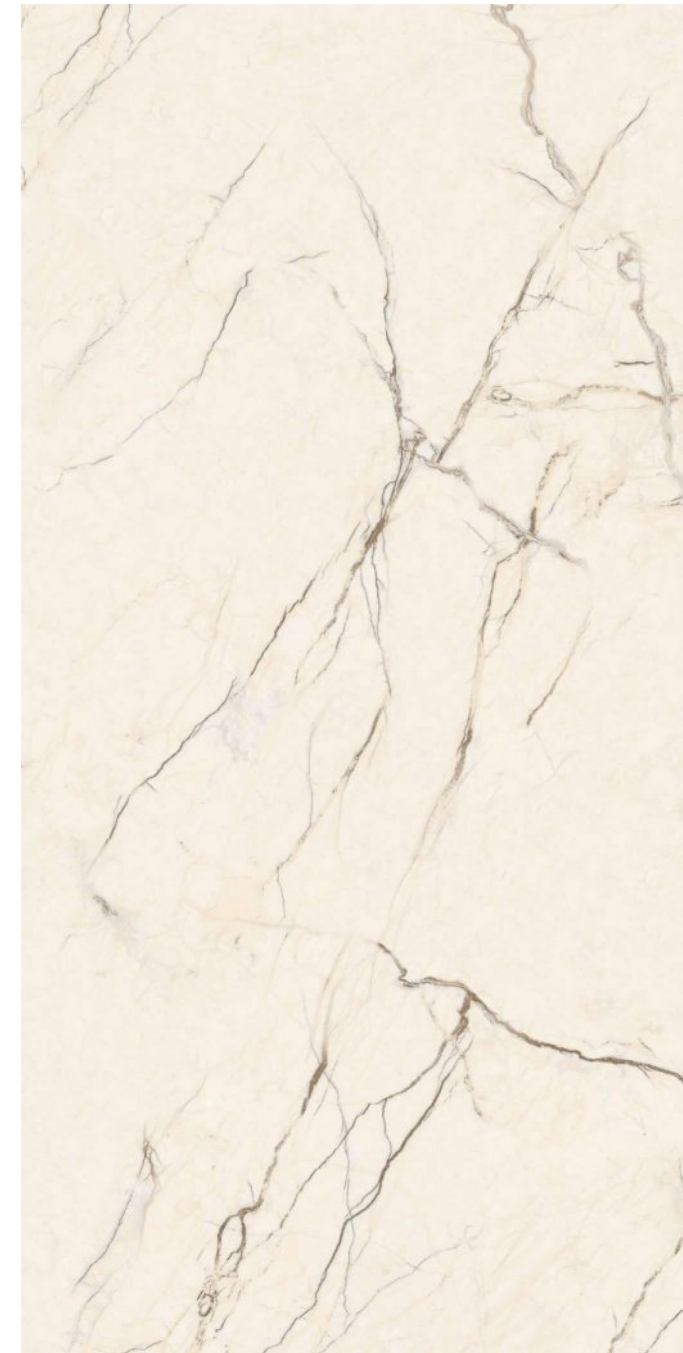

HYPER CREMA

4 Randoms

600x1200mm

Matt Carving
Surface