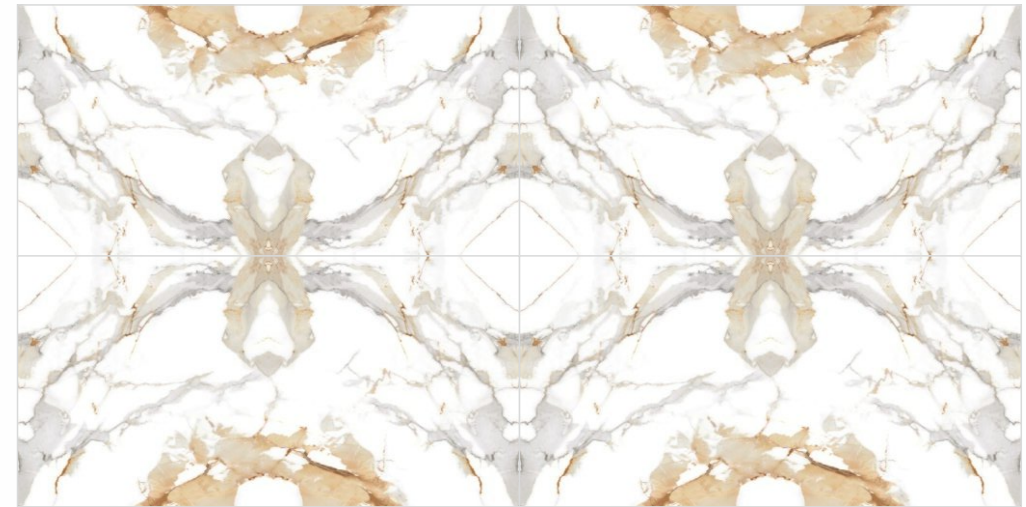

BM-30

SURFACE
GLOSSY

Available Size

**600x
1200MM**

60x120CM / 2'x4'

Possibility 1 : _____

Possibility 2 : _____

BOOKMATCH
Collection