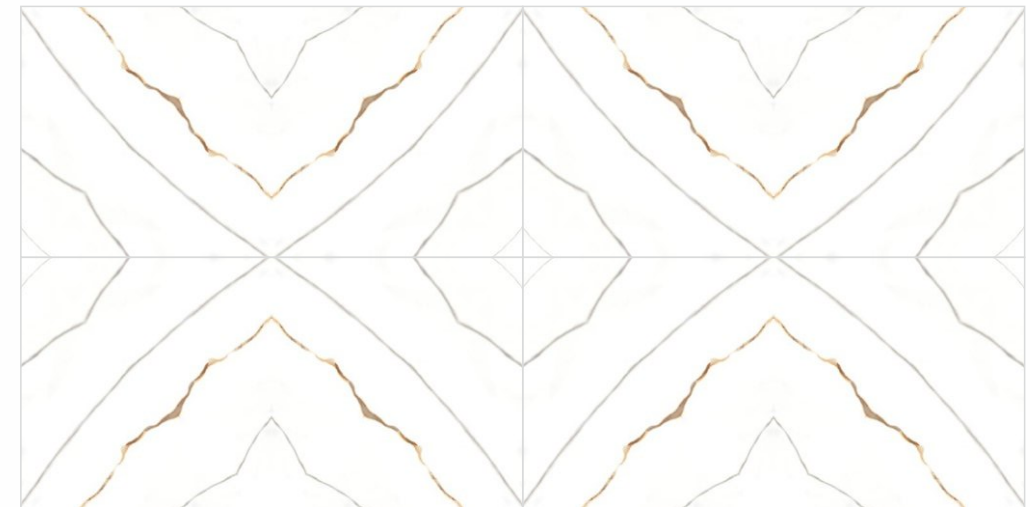

BM-10

SURFACE
GLOSSY

Available Size

**600x
1200MM**

60x120CM / 2'x4'

Possibility 1 : _____

Possibility 2 : _____

BOOKMATCH
Collection