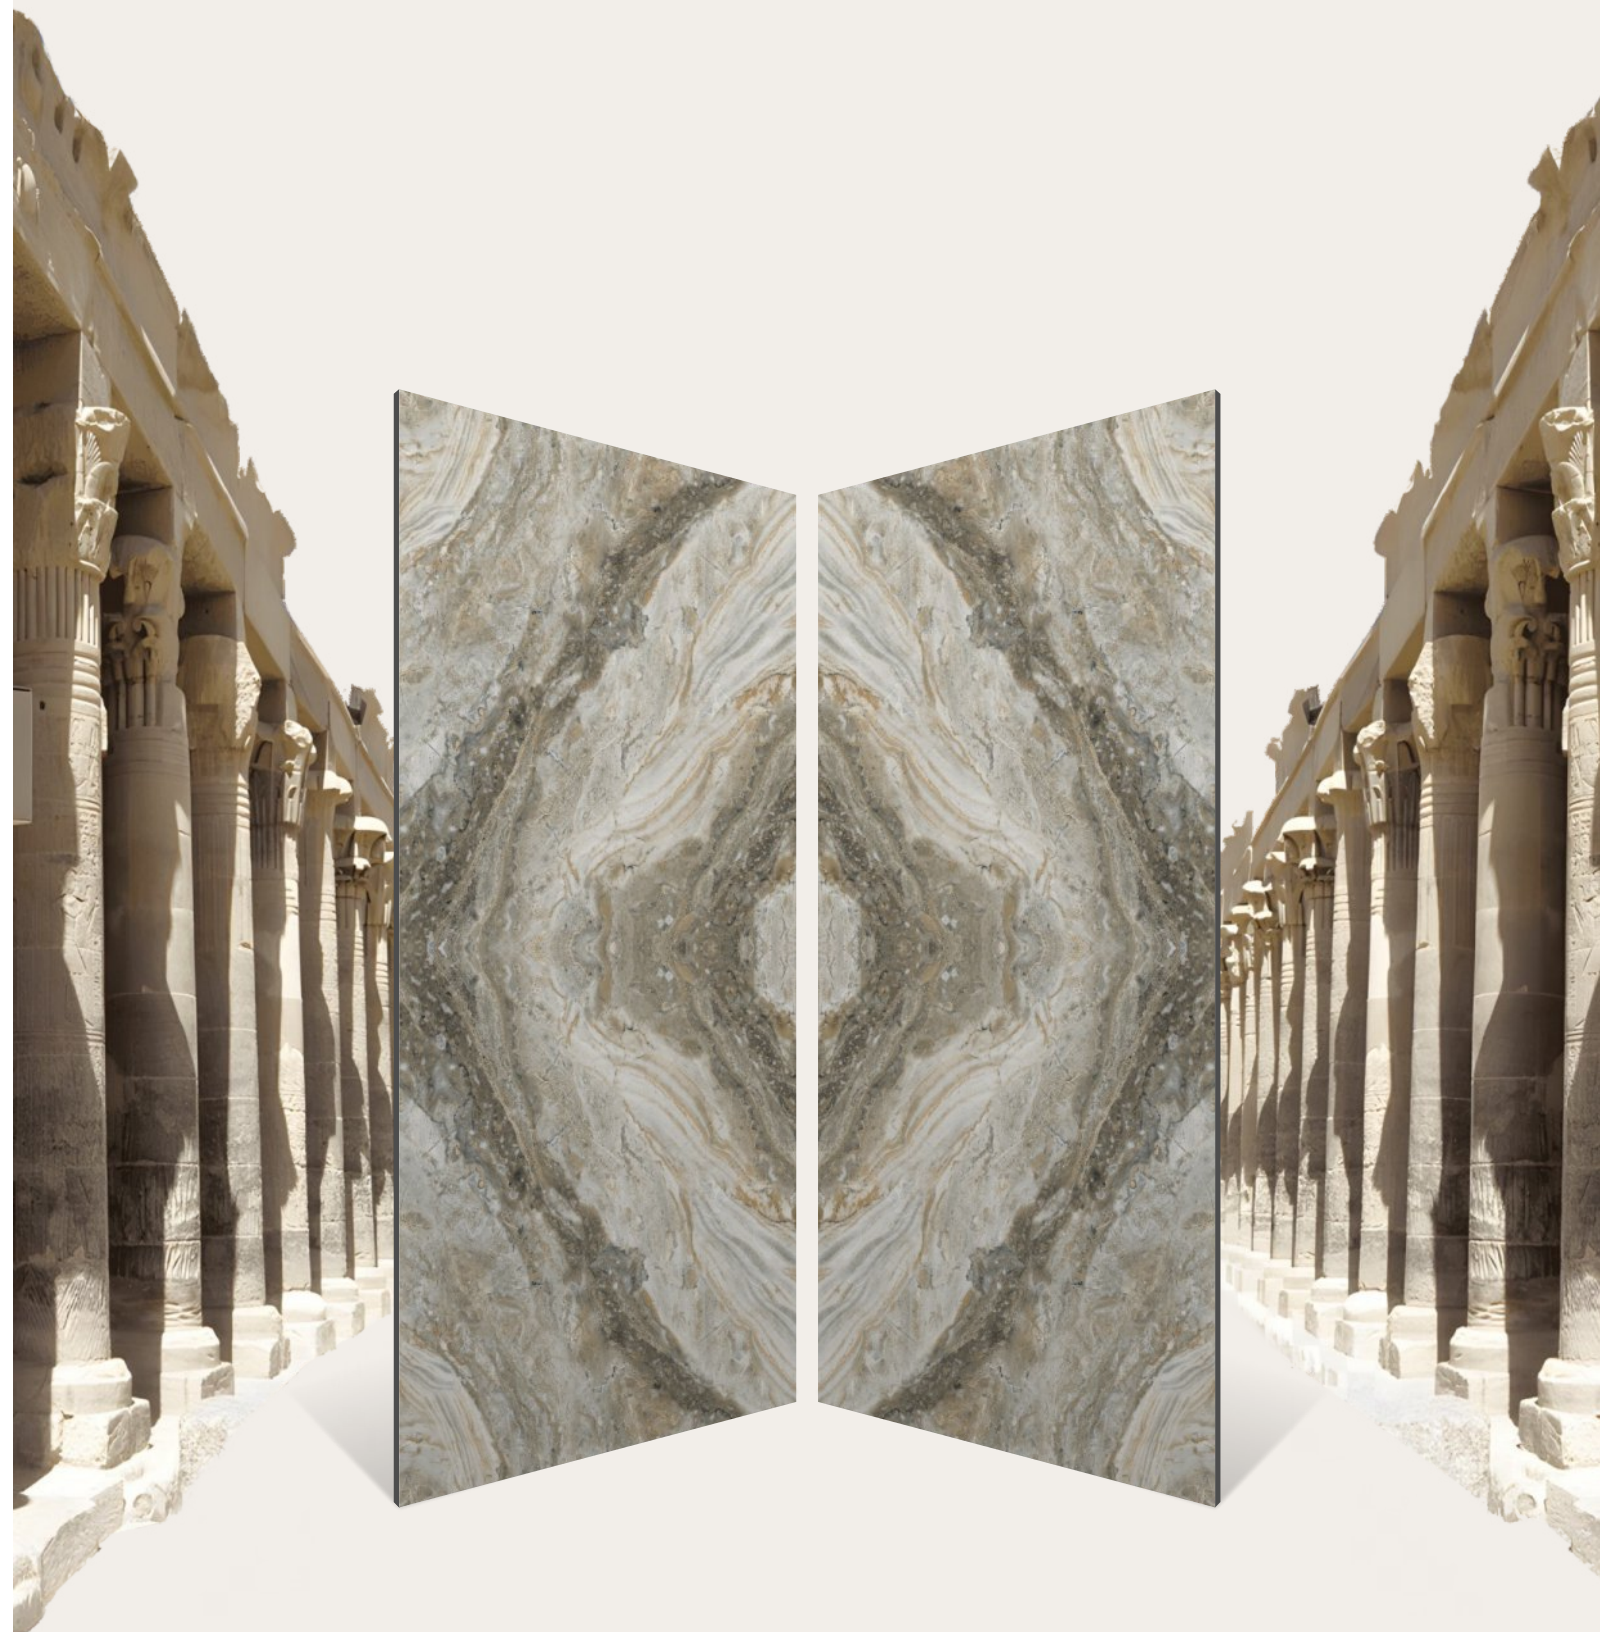

OUR STONEWARE IS SAFE & RESISTANCE

Porcelain stoneware has excellent strength and surface hardness characteristics that make the surfaces resistant to wear, scratches and almost all physical and mechanical stresses.

BOOKMATCH
Collection