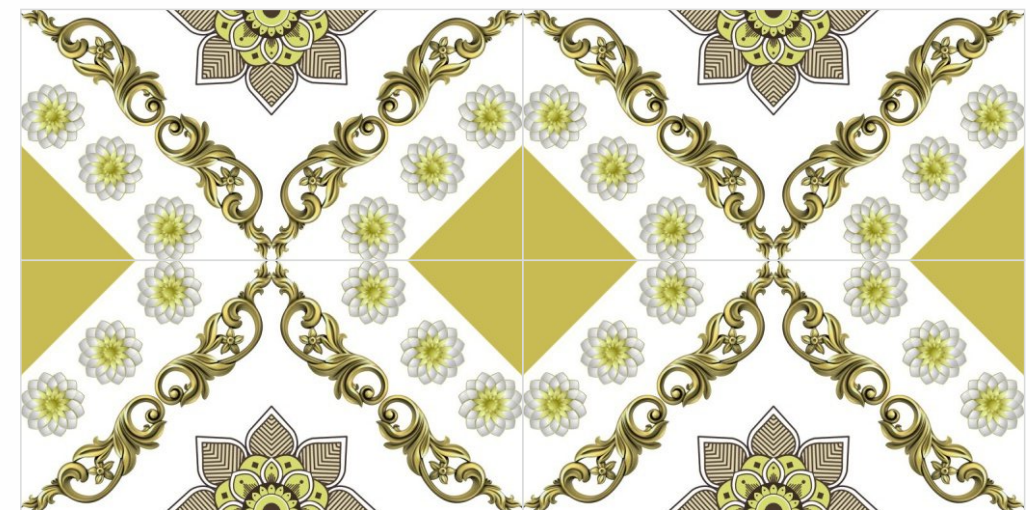

BM-33

SURFACE
GLOSSY

Available Size

**600x
1200MM**

60x120CM / 2'x4'

Possibility 1 :

Possibility 2 :

BOOKMATCH
Collection