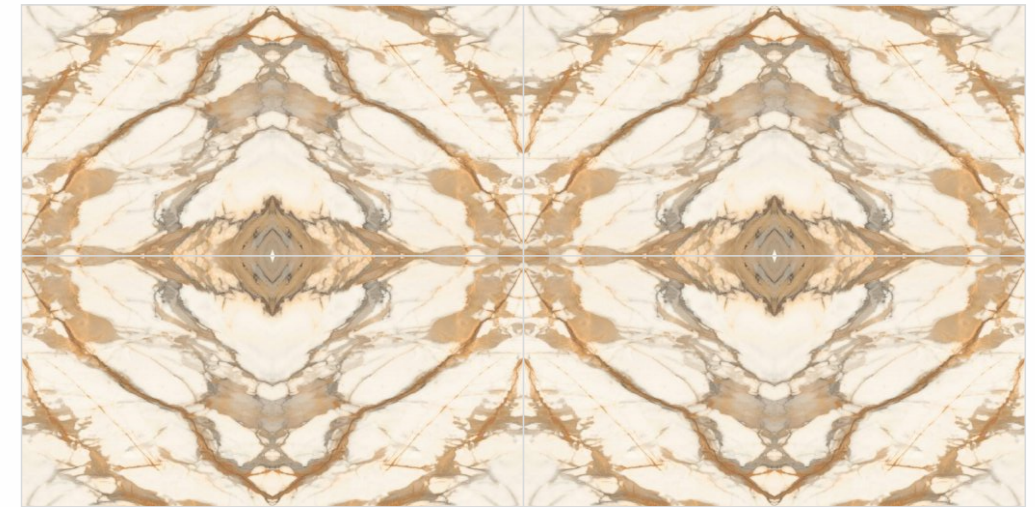

BM-13

SURFACE
GLOSSY

Available Size

**600x
1200MM**

60x120CM / 2'x4'

Possibility 1 : _____

Possibility 2 : _____

BOOKMATCH
Collection