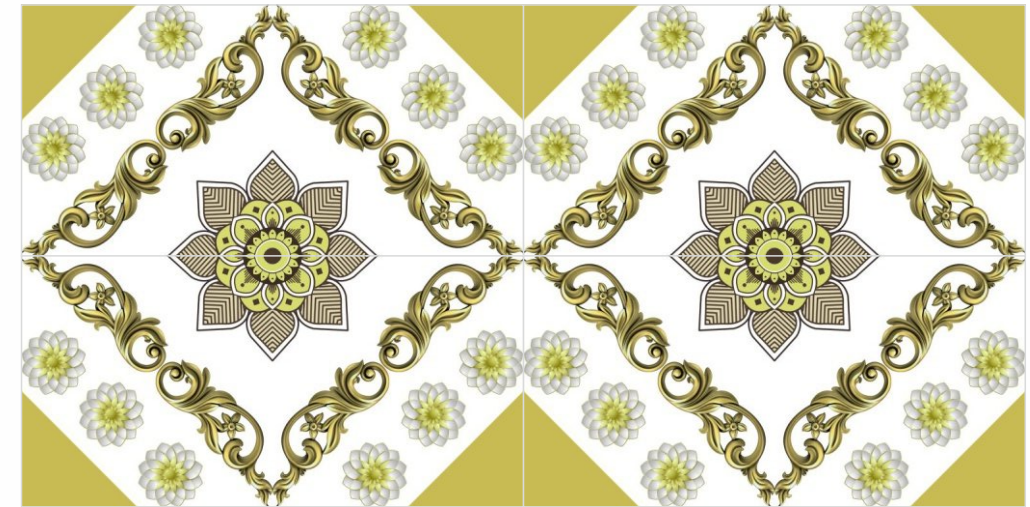

BM-33

SURFACE
GLOSSY

Available Size

**600x
1200MM**

60x120CM / 2'x4'

Possibility 1 :

Possibility 2 :

BOOKMATCH
Collection