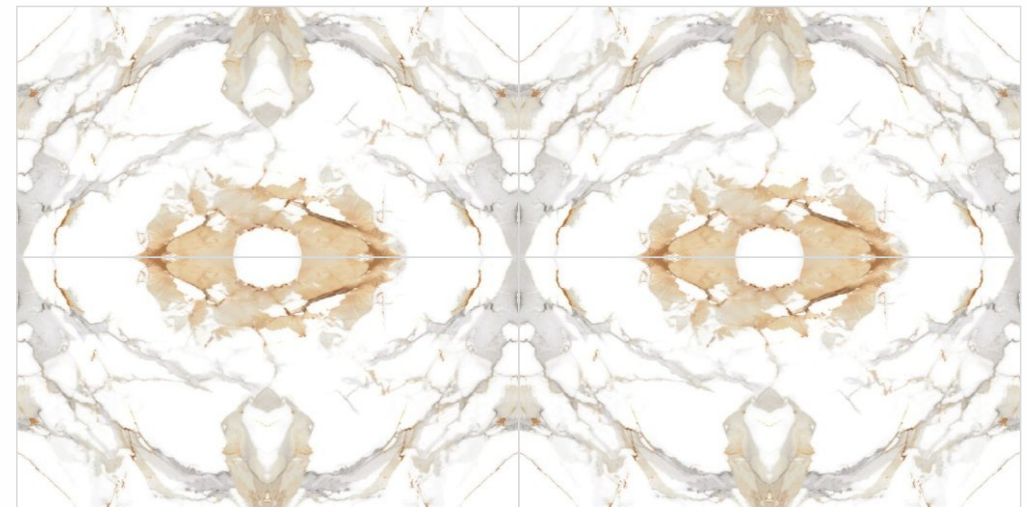

BM-30

SURFACE
GLOSSY

Available Size

**600x
1200MM**

60x120CM / 2'x4'

Possibility 1 : _____

Possibility 2 : _____

BOOKMATCH
Collection