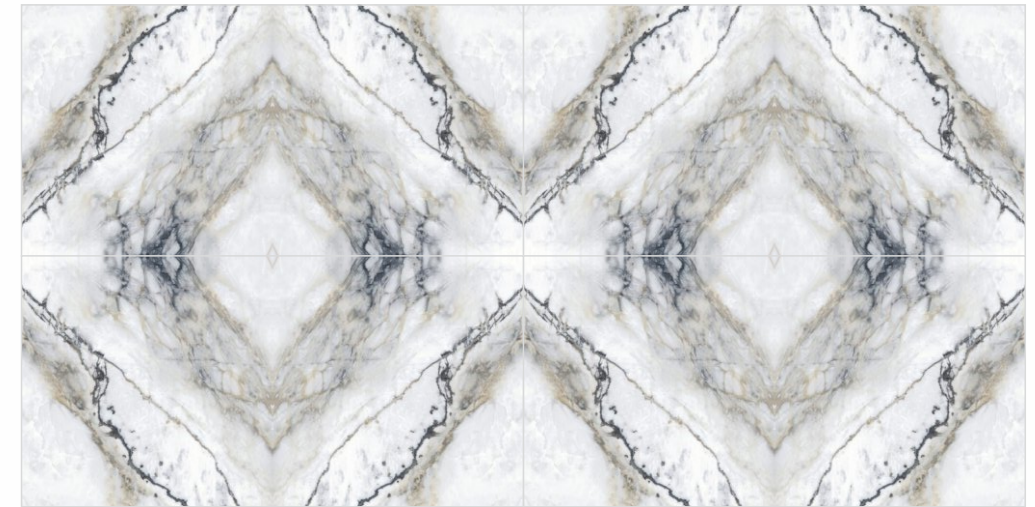

BM-21

SURFACE
GLOSSY

Available Size

**600x
1200MM**

60x120CM / 2'x4'

Possibility 1 : _____

Possibility 2 : _____

BOOKMATCH
Collection