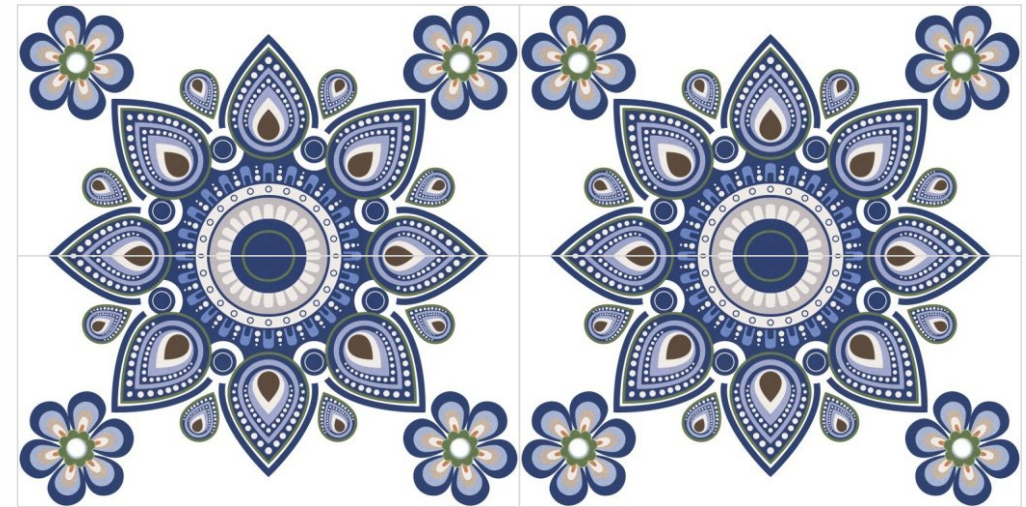

BM-36

SURFACE
GLOSSY

Available Size

**600x
1200MM**

60x120CM / 2'x4'

Possibility 1 : _____

Possibility 2 : _____

BOOKMATCH
Collection