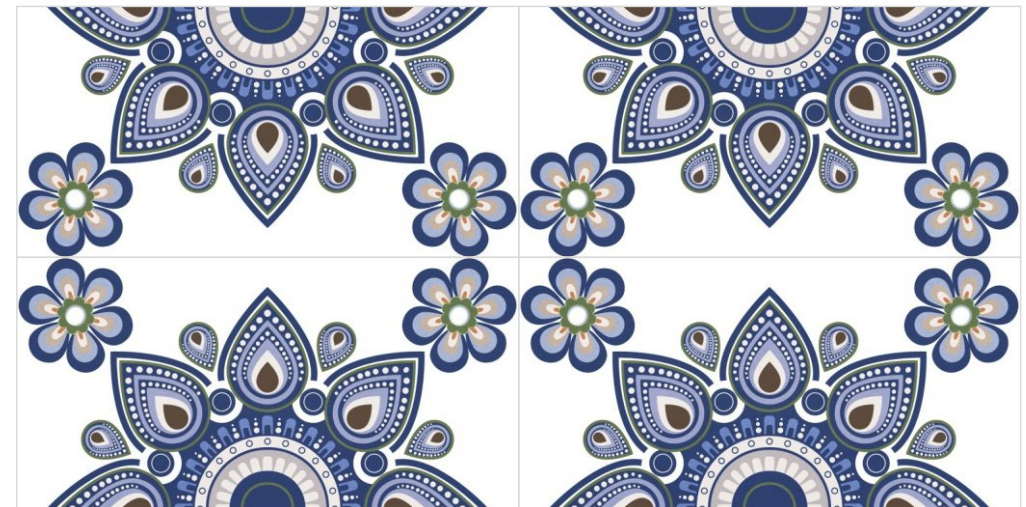

BM-36

SURFACE
GLOSSY

Available Size

**600x
1200MM**

60x120CM / 2'x4'

Possibility 1 : _____

Possibility 2 : _____

BOOKMATCH
Collection