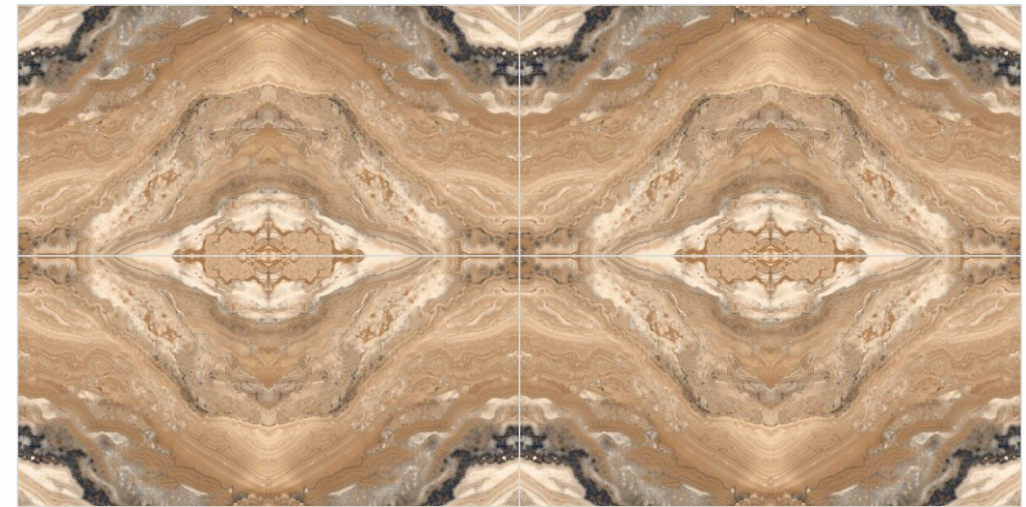

BM-02

SURFACE
GLOSSY

Available Size

**600x
1200MM**

60x120CM / 2'x4'

Possibility 1 : _____

Possibility 2 : _____

BOOKMATCH
Collection