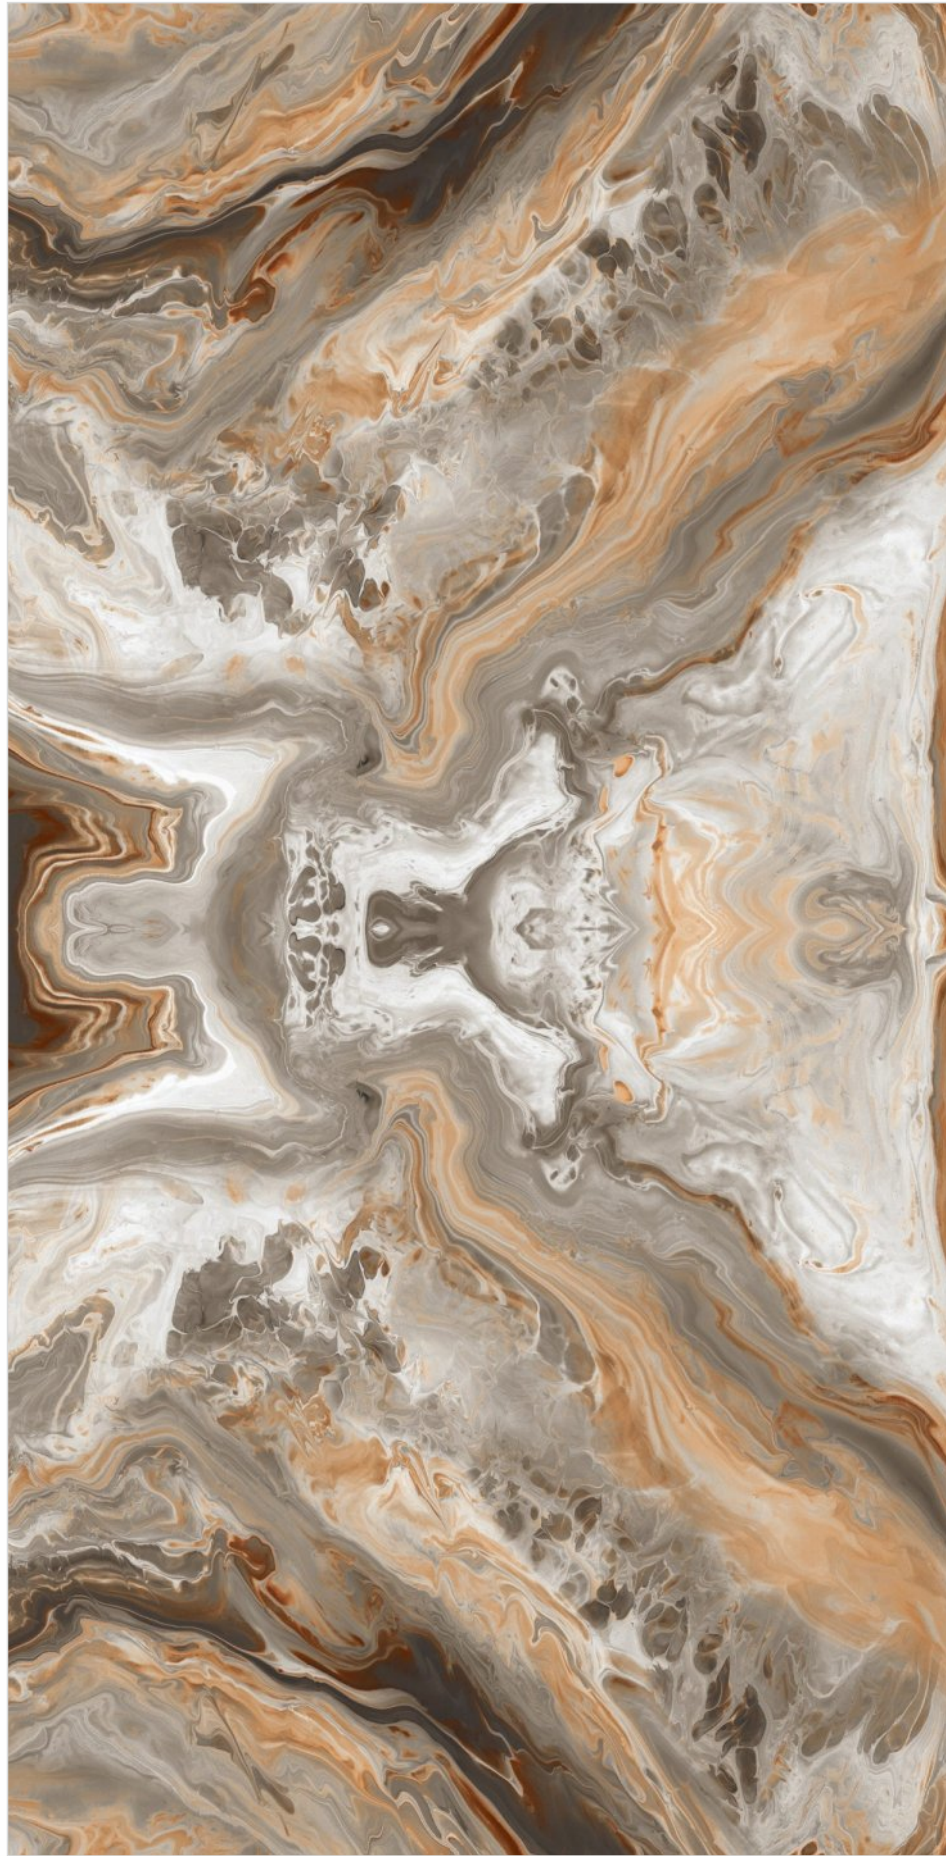

BM-11

SURFACE
GLOSSY

Available Size

**600x
1200MM**

60x120CM / 2'x4'

Possibility 1 : _____

Possibility 2 : _____

BOOKMATCH
Collection