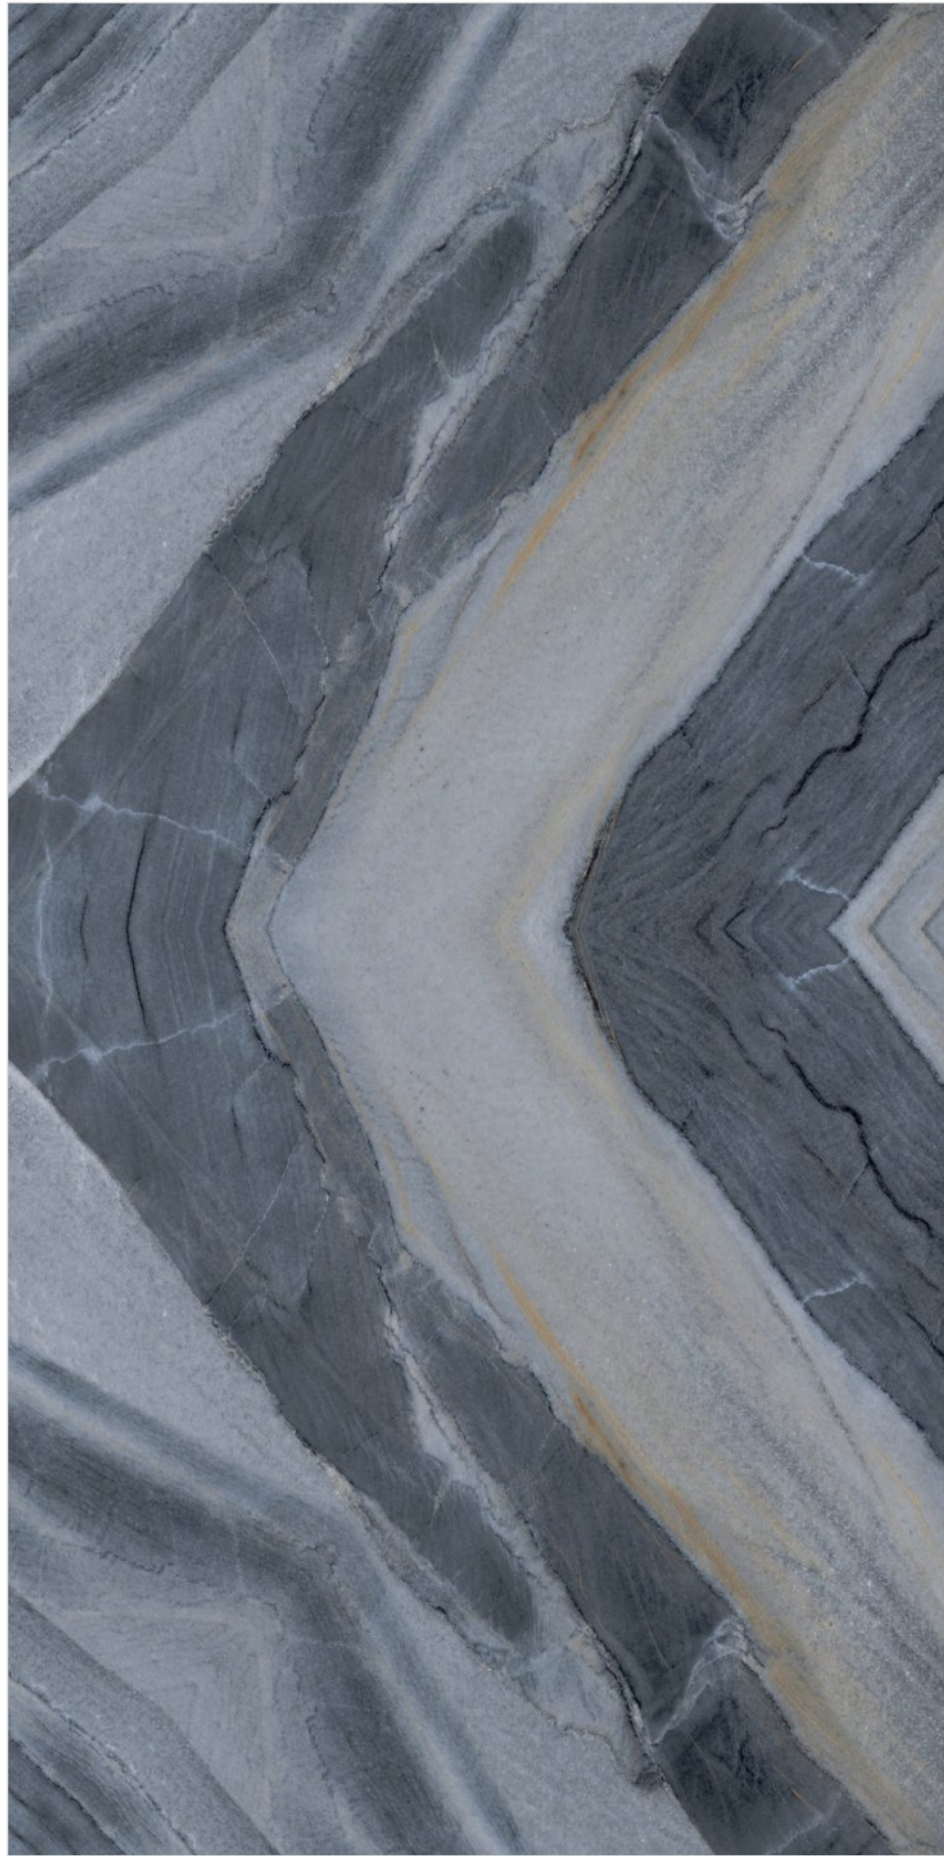

BM-25

SURFACE
GLOSSY

Available Size

**600x
1200MM**

60x120CM / 2'x4'

Possibility 1 : _____

Possibility 2 : _____

BOOKMATCH
Collection