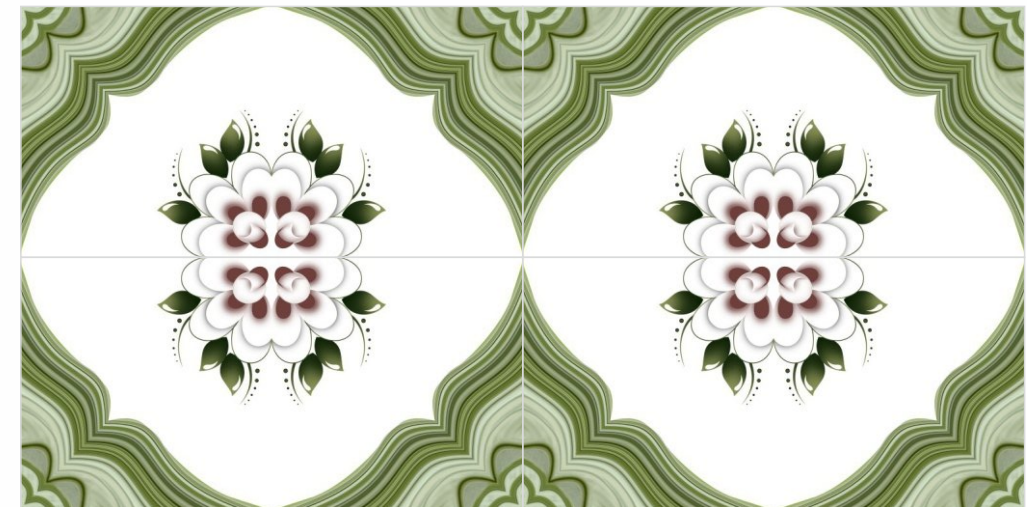

BM-32

SURFACE
GLOSSY

Available Size

**600x
1200MM**

60x120CM / 2'x4'

Possibility 1 : _____

Possibility 2 : _____

BOOKMATCH
Collection