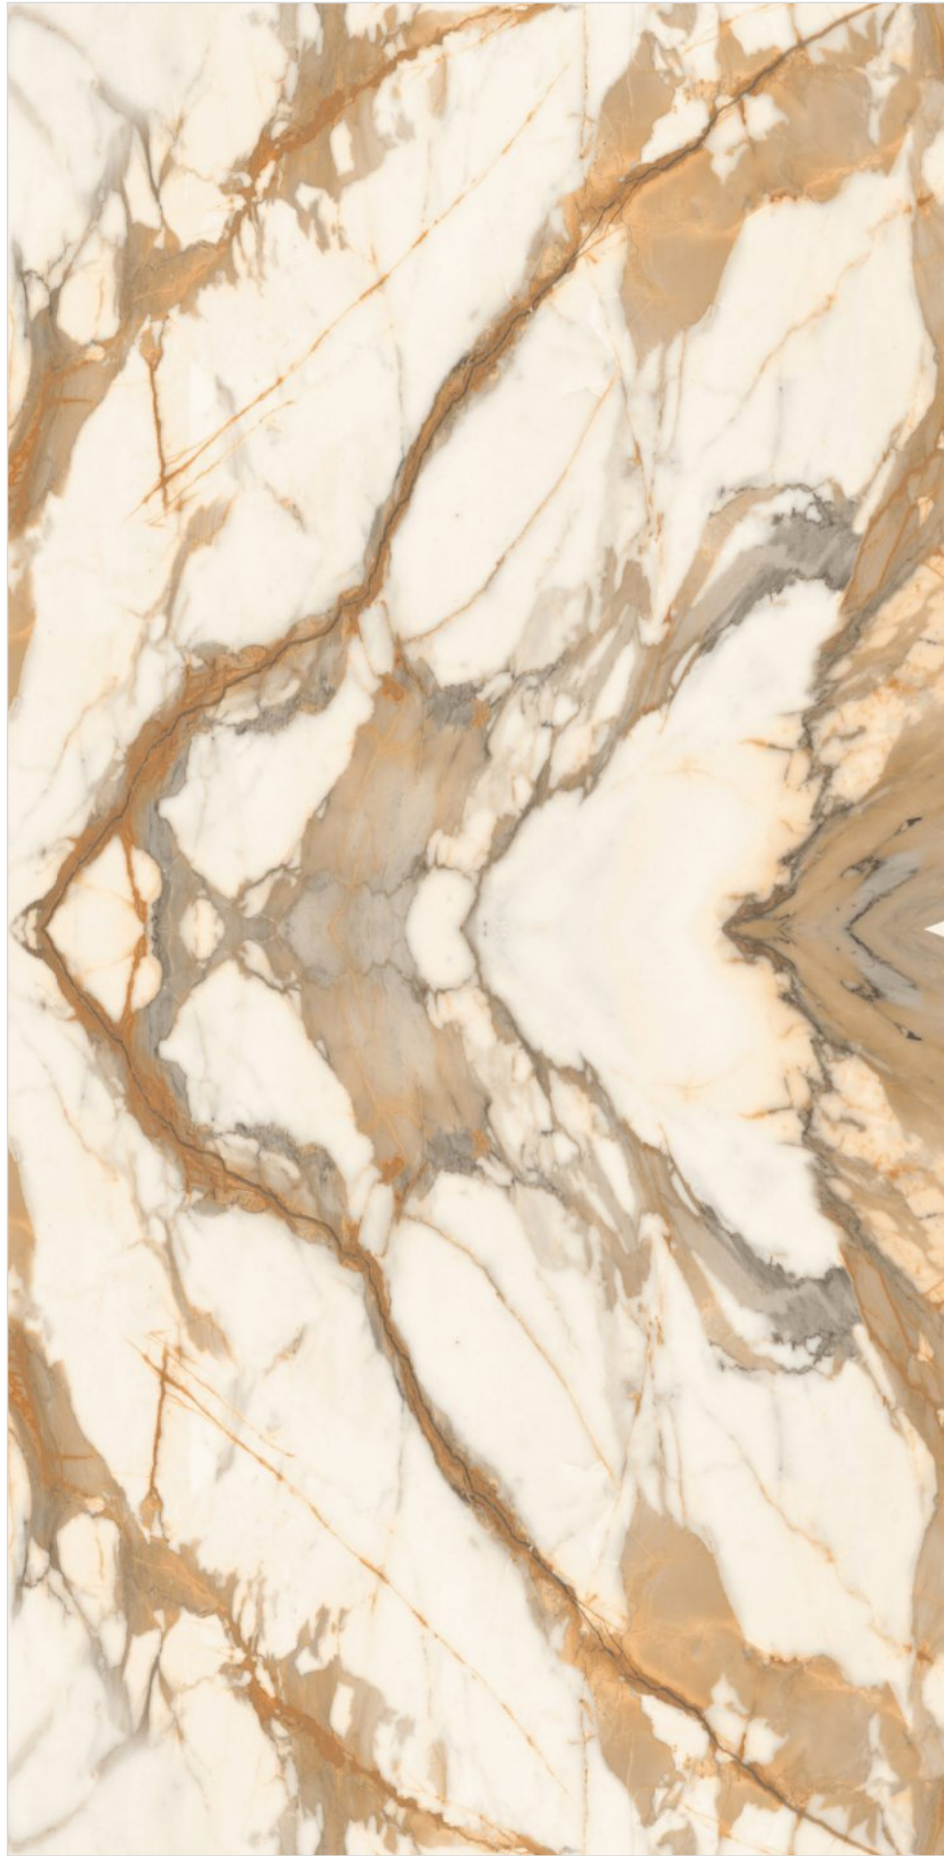

BM-13

SURFACE
GLOSSY

Available Size

**600x
1200MM**

60x120CM / 2'x4'

Possibility 1 : _____

Possibility 2 : _____

BOOKMATCH
Collection