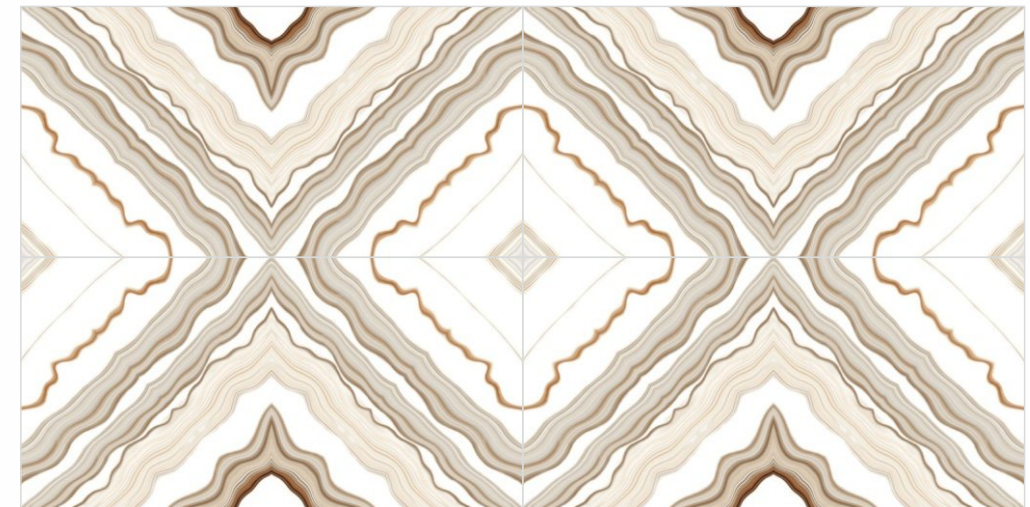

BM-19

SURFACE
GLOSSY

Available Size

**600x
1200MM**

60x120CM / 2'x4'

Possibility 1 : _____

Possibility 2 : _____

BOOKMATCH
Collection