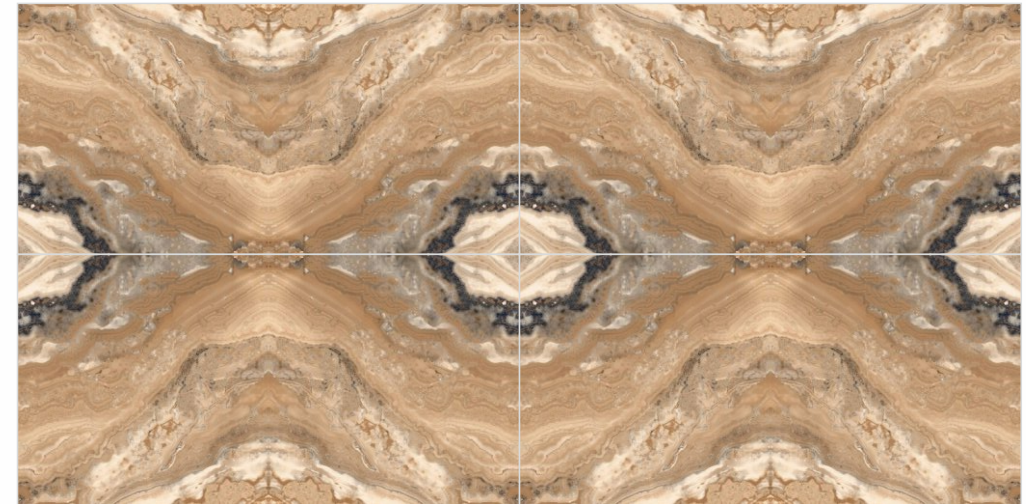

BM-02

SURFACE
GLOSSY

Available Size

**600x
1200MM**

60x120CM / 2'x4'

Possibility 1 : _____

Possibility 2 : _____

BOOKMATCH
Collection