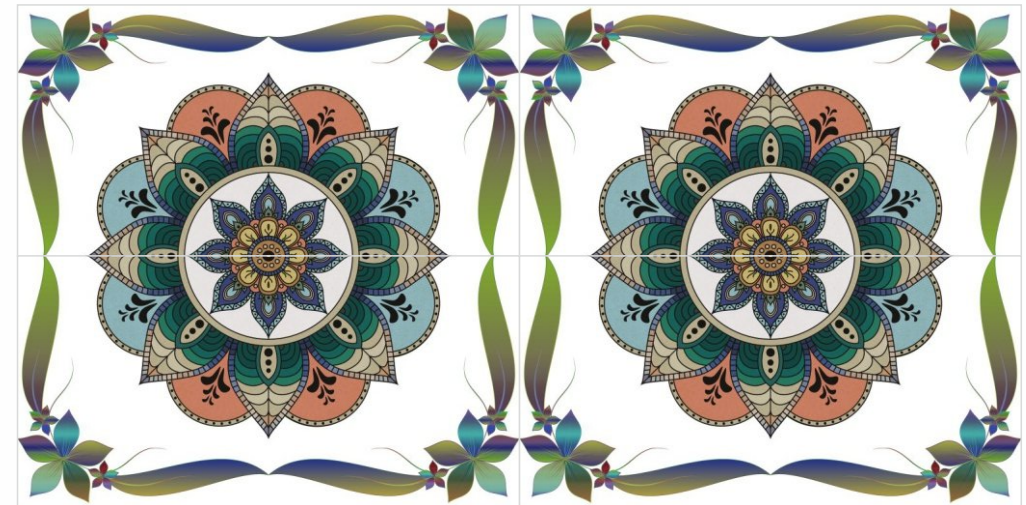

BM-35

SURFACE
GLOSSY

Available Size

**600x
1200MM**

60x120CM / 2'x4'

Possibility 1 :

Possibility 2 :

BOOKMATCH
Collection