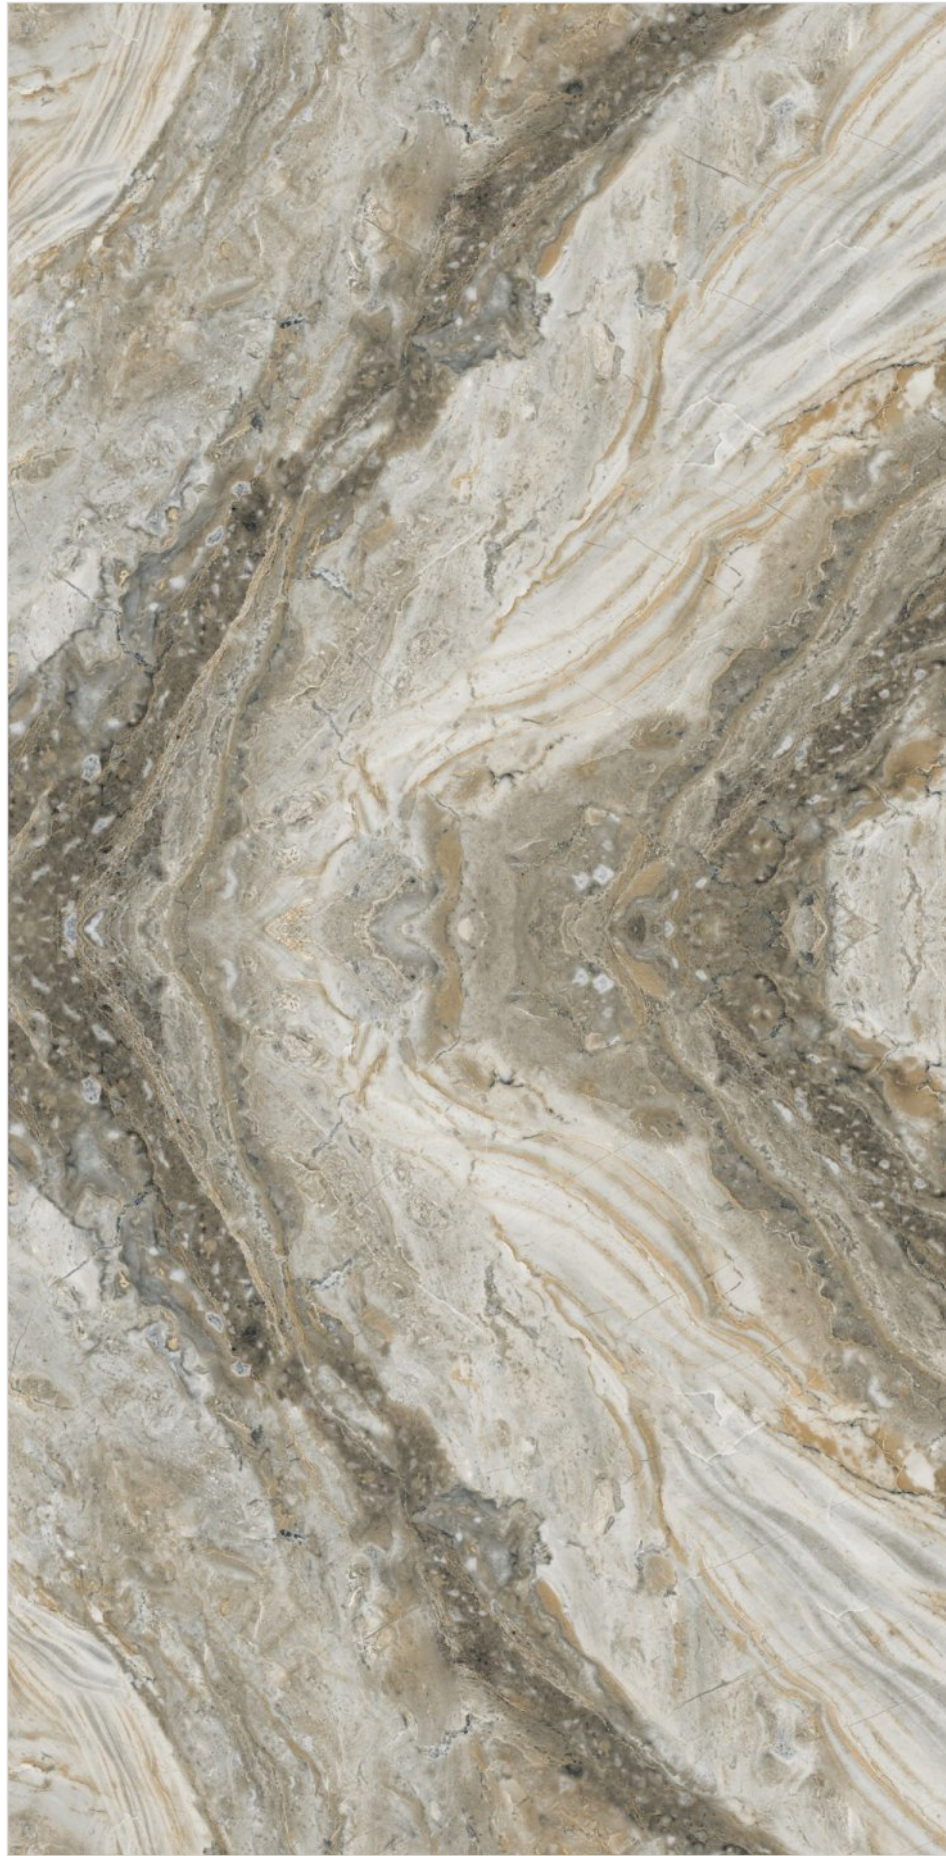

BM-12

SURFACE
GLOSSY

Available Size

**600x
1200MM**

60x120CM / 2'x4'

Possibility 1 : _____

Possibility 2 : _____

BOOKMATCH
Collection