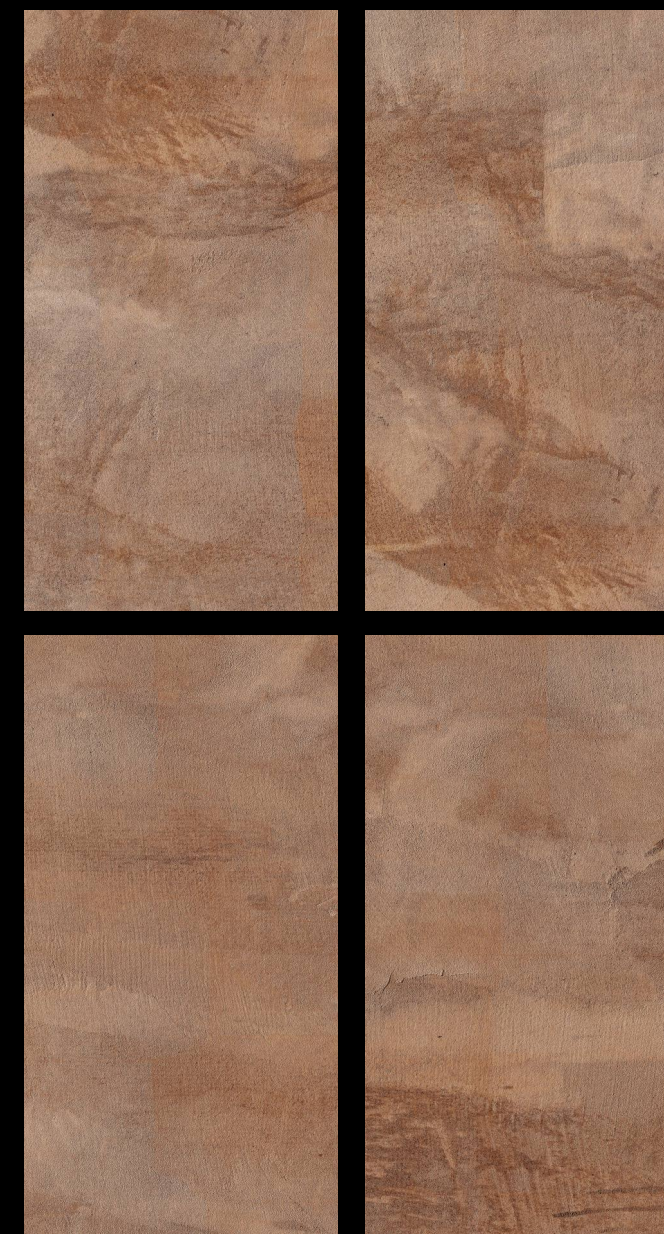

9 MM Thickness

Chemical Resistant

Impact Resistant

Weather Pro

Anti-bacterial

Easy Clean

Stain Resistant

IVORY UMBER

Surface : Rustic | Size : 600x1200mm | Random : 6

LIMESTONE BROWN

Surface : Rustic | Size : 600x1200mm | Random : 4