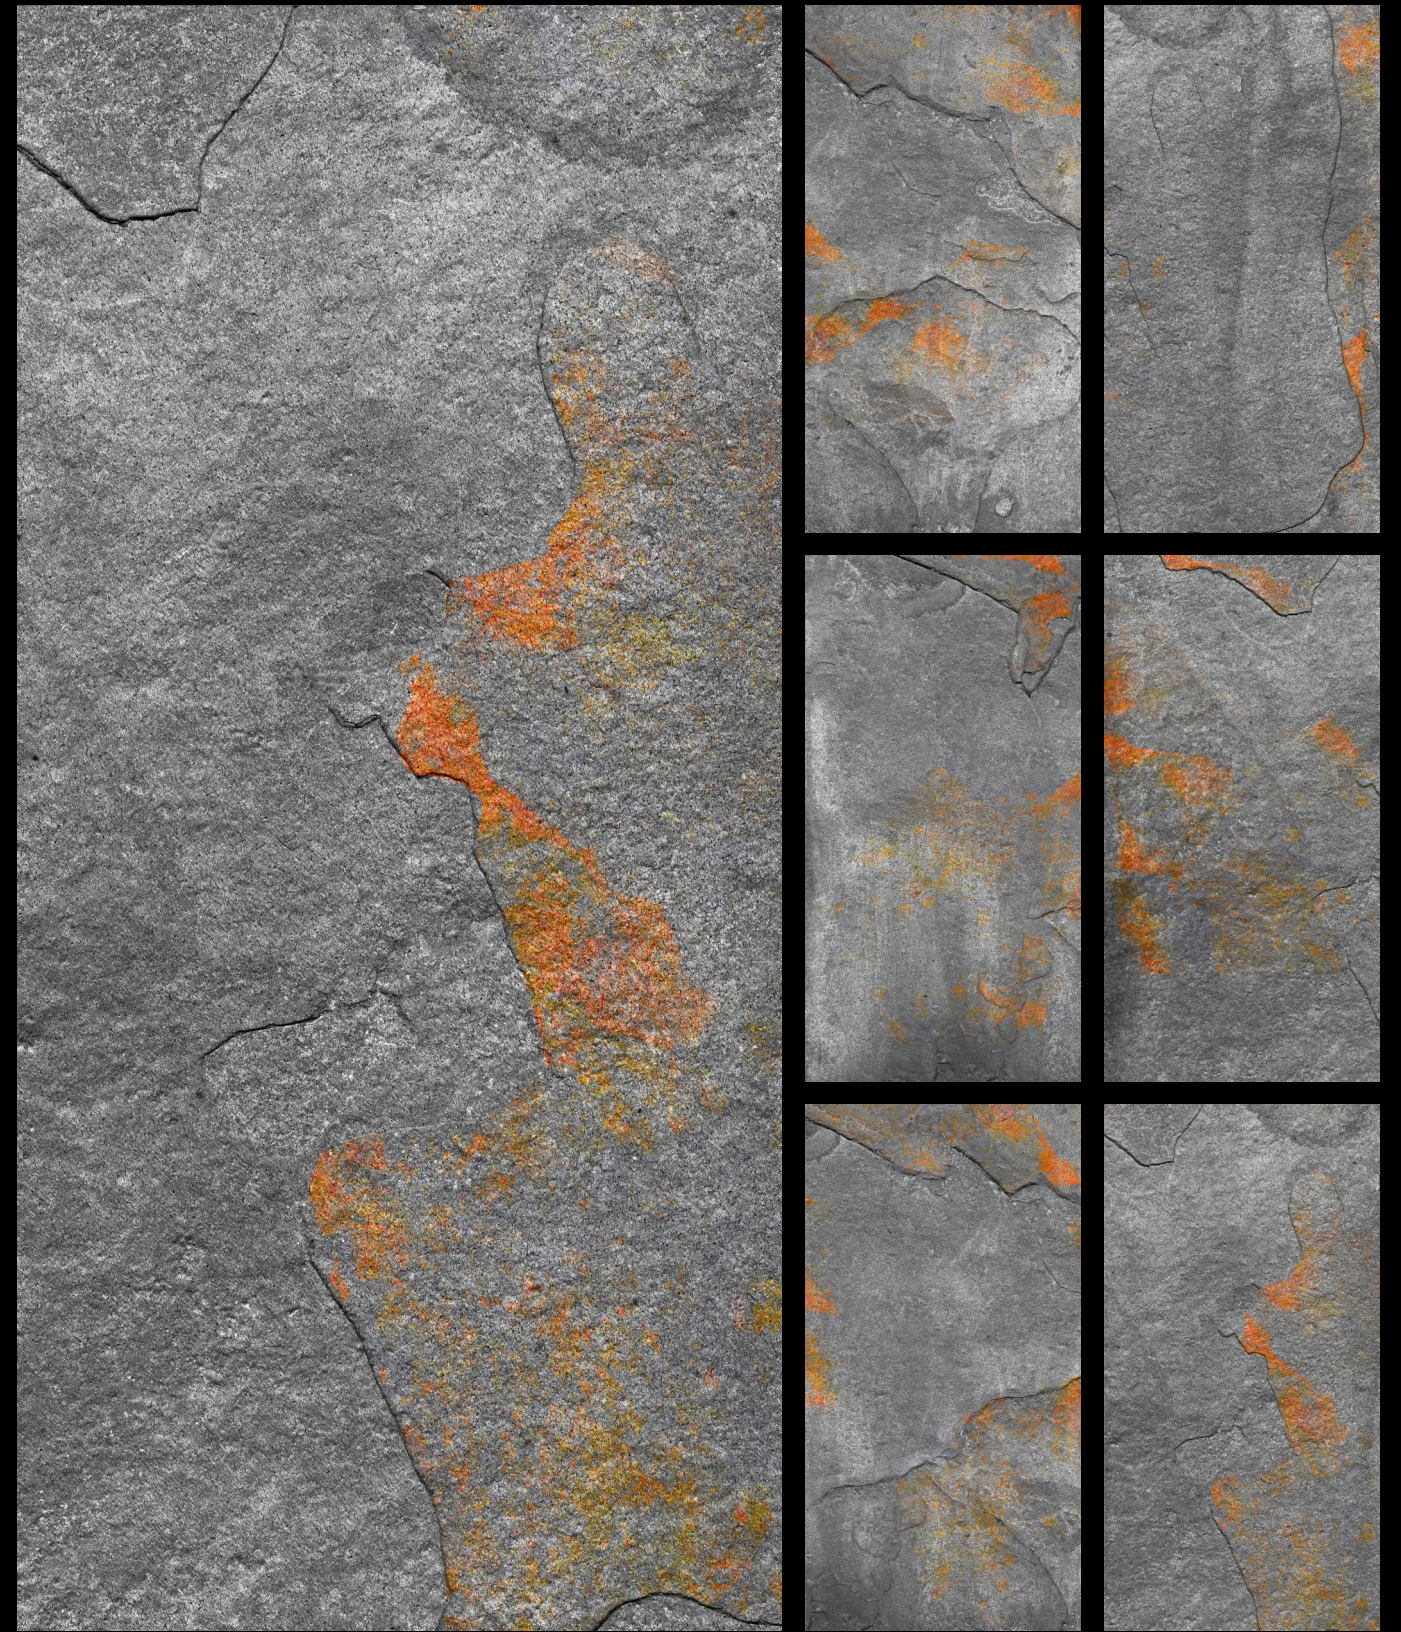

Anti-bacterial

Easy Clean

Stain Resistant

MEGALANIC ORANGE

Surface : Rustic | Size : 600x1200mm | Random : 6

NARMOL GREY

Surface : Rustic | Size : 600x1200mm | Random : 6

MEGGALANIC ORANGE AND NARMOL GREY