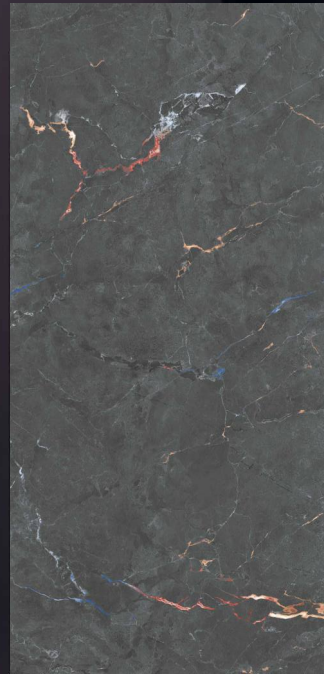

600x1200mm

The dimension available is 600x1200 mm. This basic yet perfect size can allow various applications. Extreme attention is given to engineering and finishing. A thorough advancement is made in technology management along with a strong value of sustainability.

Our team includes great professionals that understand the organization's values and principles. Our company also aims to provide certain training and guidance to them to enhance their ability and improve their work.

APPLICATION

Our products make your home look extra spacious and grandeur. Our aim is to bring a touch of extravagance and beauty that marvels the audience and onlookers. We have several applications for indoor & outdoor spaces. Our exquisite styles are widely used to adorn the walls & embellish the floor of your household. they give a modern contemporary outlook and a serene vibe. Uplifting your lifestyle, we opt to do the impossible. We are here to amaze you By transforming the ordinary into the extraordinary. Our surfaces can adorn various residential and commercial locations beautifully.

Commercial Building

Hotel, Restaurant

School, College

Hall & corridor

Mall & Super Market

Religious Place

Residential

Hospital

Airport

Gymnasium

Industry

Spa