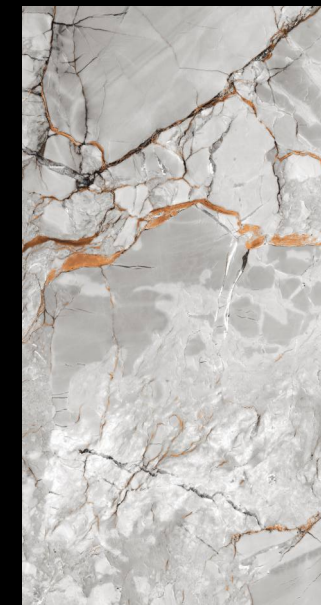

Anti-bacterial

Easy Clean

Stain Resistant

RIGATO

Surface : Carving | Size : 600x1200mm | Random : 1

STORM GREY

Surface : Carving | Size : 600x1200mm | Random : 4

STORM GREY