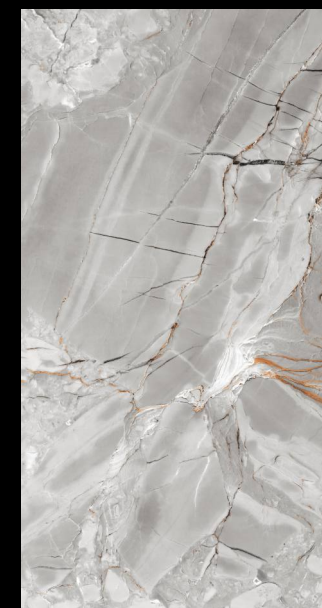

Anti-bacterial

Easy Clean

Stain Resistant

RIGATO

Surface : Carving | Size : 600x1200mm | Random : 1

STORM GREY

Surface : Carving | Size : 600x1200mm | Random : 4

STORM GREY