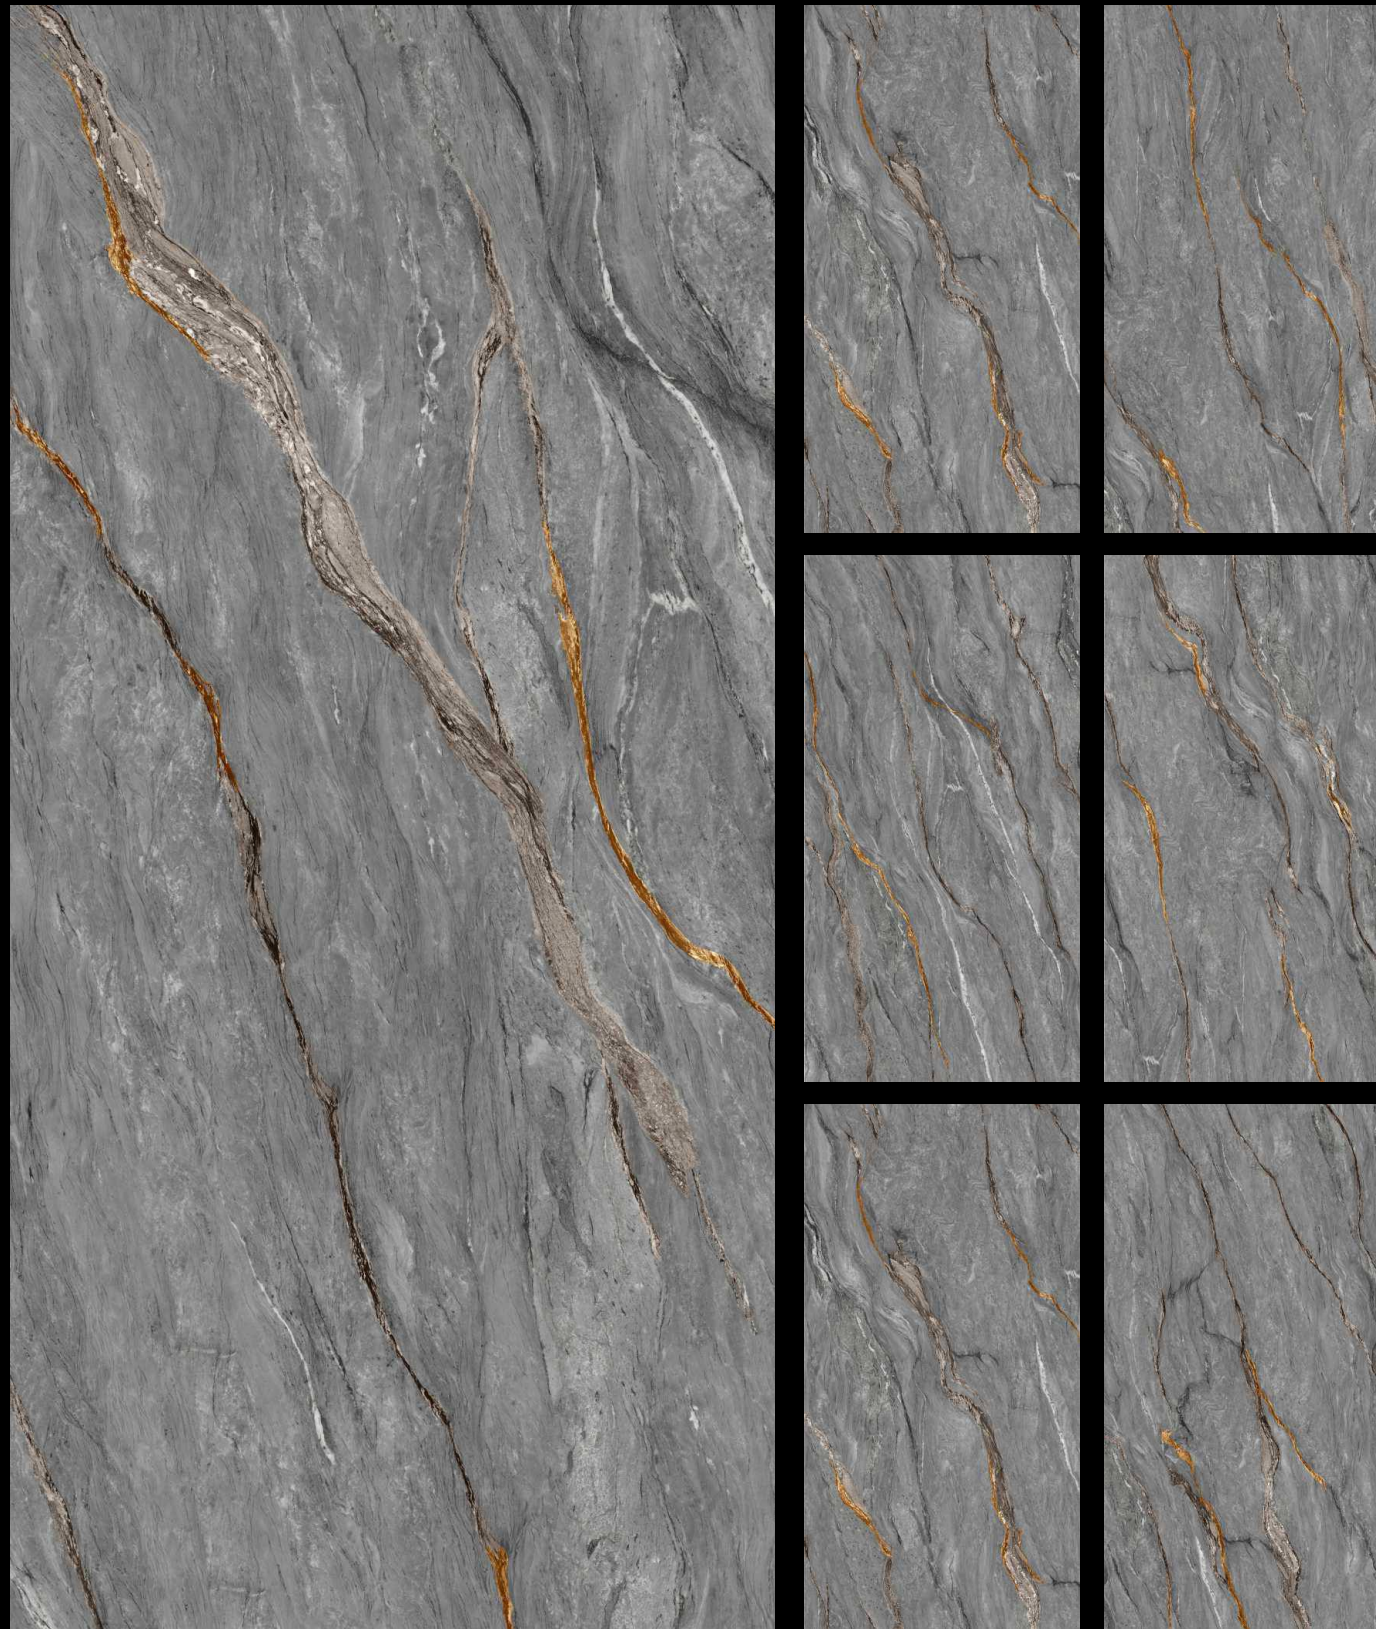

9 MM Thickness

Chemical Resistant

Impact Resistant

Weather Pro

Anti-bacterial

Easy Clean

Stain Resistant

AVENUE SMOKE