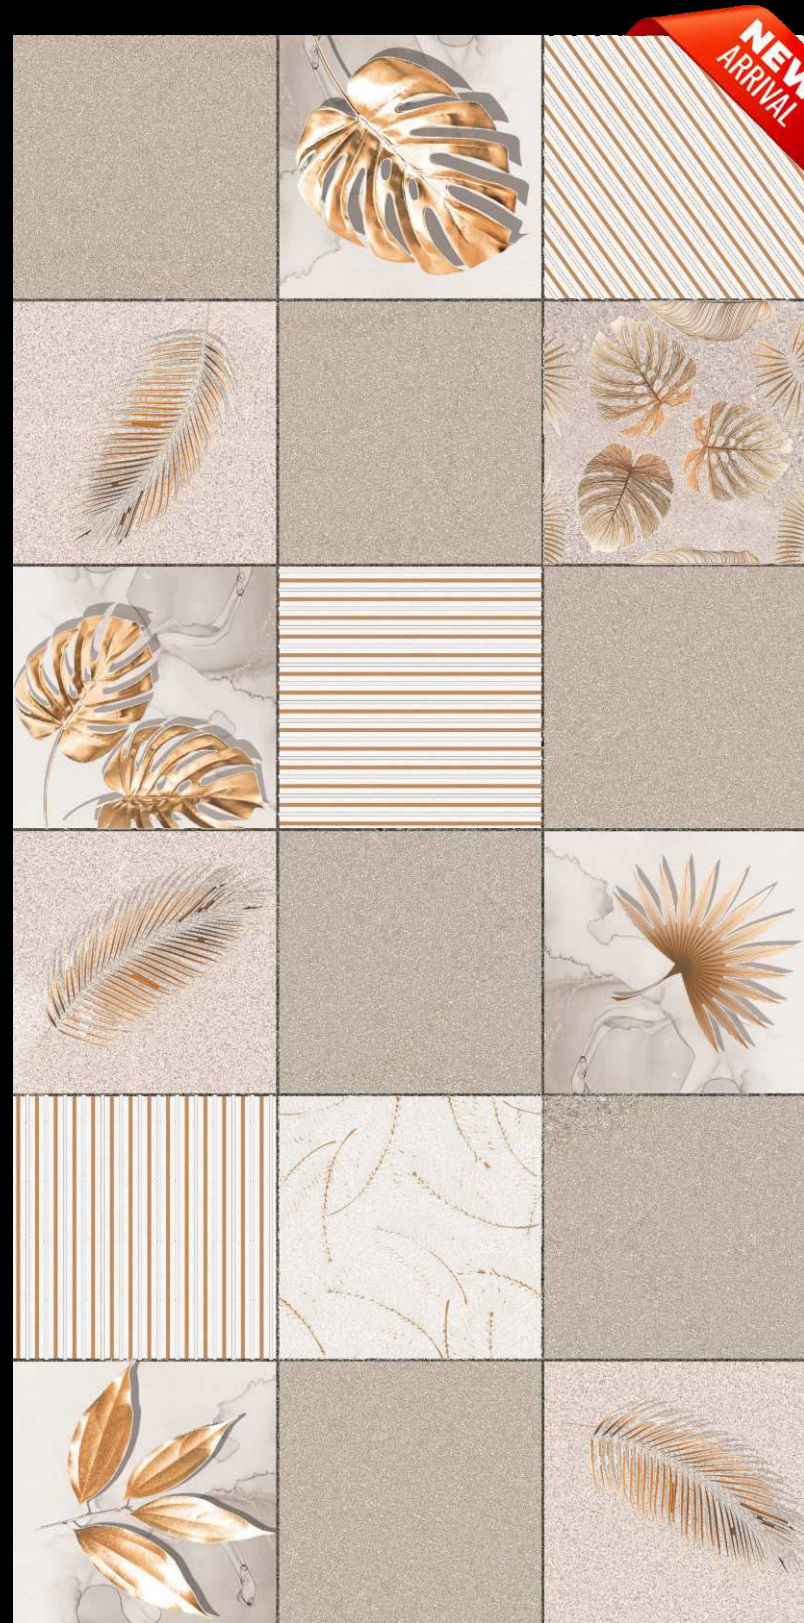

Chemical Resistant

Impact Resistant

Weather Pro

Anti-bacterial

Easy Clean

Stain Resistant

AQUARIUM IVORY DECOR-1

Surface : Decor | Size : 600x1200mm