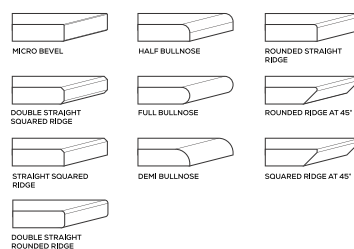

MULTIPLE SIZES

APPLICATION AREAS

TECHNICAL FEATURES

EDGE PROFILE POSSIBILITIES

S&P SERIES

GALAXY WHITE

AVAILABLE

**GLOSSY
& MATT
SURFACE**

**15mm
Thickness**

MULTIPLE SIZES

APPLICATION AREAS

TECHNICAL FEATURES

EDGE PROFILE POSSIBILITIES

S&P SERIES

GALAXY BLACK

AVAILABLE