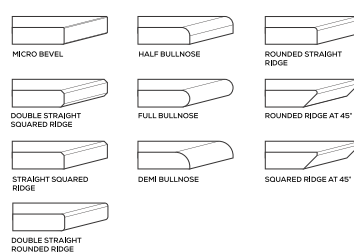

**15mm
Thickness**

MULTIPLE SIZES

APPLICATION AREAS

TECHNICAL FEATURES

EDGE PROFILE POSSIBILITIES

S&P SERIES

ZOOM

GALAXY PEARL WHITE