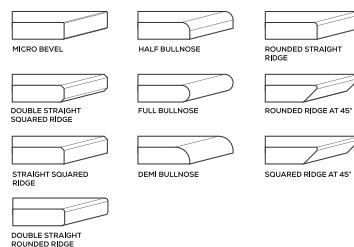

EDGE PROFILE POSSIBILITIES

S&P SERIES

GALAXY DARK GREY

AVAILABLE

**GLOSSY
& MATT
SURFACE**

**15mm
Thickness**

MULTIPLE SIZES

APPLICATION AREAS

TECHNICAL FEATURES

EDGE PROFILE POSSIBILITIES

S&P SERIES

GALAXY GREY

AVAILABLE

GLOSSY & MATT SURFACE

15mm Thickness

MULTIPLE SIZES