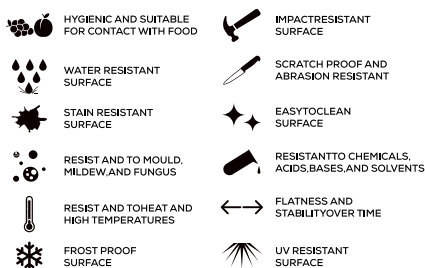

TECHNICAL FEATURES

EDGE PROFILE POSSIBILITIES

S&P SERIES

GALAXY VANILA WHITE

AVAILABLE

**GLOSSY
& MATT
SURFACE**

**15mm
Thickness**

MULTIPLE SIZES