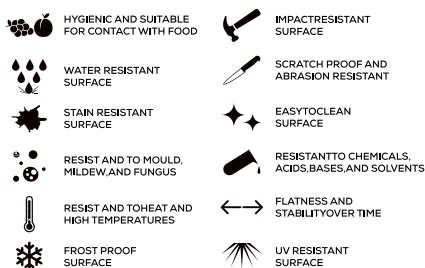

APPLICATION AREAS

TECHNICAL FEATURES

- HYGIENIC AND SUITABLE FOR CONTACT WITH FOOD
- WATER RESISTANT SURFACE
- STAIN RESISTANT SURFACE
- RESIST AND TO MOULD, MILDEW AND FUNGUS
- RESIST AND TO HEAT AND HIGH TEMPERATURES
- FROST PROOF SURFACE
- IMPACT RESISTANT SURFACE
- SCRATCH PROOF AND ABRASION RESISTANT
- EASY TO CLEAN SURFACE
- RESISTANT TO CHEMICALS, ACIDS, BASES AND SOLVENTS
- FLATNESS AND STABILITY OVER TIME
- UV RESISTANT SURFACE

EDGE PROFILE POSSIBILITIES

S&P SERIES

GALAXY DARK GREY

AVAILABLE

**GLOSSY
& MATT
SURFACE**

**15mm
Thickness**

MULTIPLE SIZES

APPLICATION AREAS

TECHNICAL FEATURES

EDGE PROFILE POSSIBILITIES

S&P SERIES

GALAXY GREY

AVAILABLE

GLOSSY & MATT SURFACE

15mm Thickness

MULTIPLE SIZES