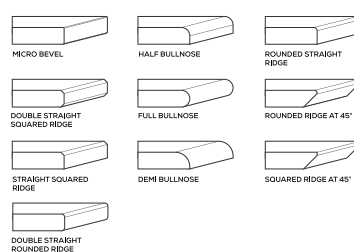

**15mm
Thickness**

MULTIPLE SIZES

APPLICATION AREAS

TECHNICAL FEATURES

EDGE PROFILE POSSIBILITIES

S&P SERIES

GALAXY BLACK

AVAILABLE

**GLOSSY
& MATT
SURFACE**

**15mm
Thickness**

MULTIPLE SIZES

APPLICATION AREAS

TECHNICAL FEATURES

EDGE PROFILE POSSIBILITIES