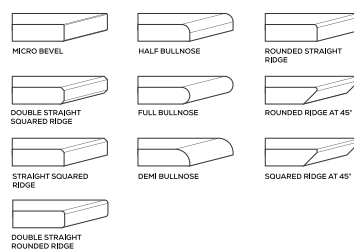

EDGE PROFILE POSSIBILITIES