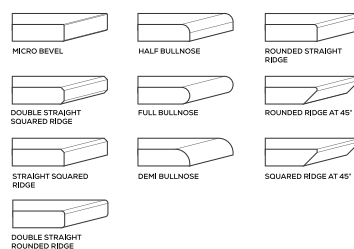

MULTIPLE SIZES

APPLICATION AREAS

TECHNICAL FEATURES

EDGE PROFILE POSSIBILITIES

S&P SERIES

GALAXY NEW WHITE

AVAILABLE

**GLOSSY
& MATT
SURFACE**

**15mm
Thickness**

MULTIPLE SIZES

APPLICATION AREAS

TECHNICAL FEATURES

EDGE PROFILE POSSIBILITIES

S&P SERIES

ZOOM

GALAXY PEARL WHITE