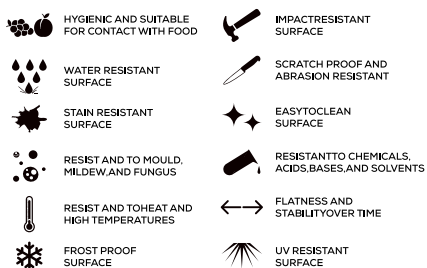

**15mm
Thickness**

MULTIPLE SIZES

APPLICATION AREAS

TECHNICAL FEATURES

EDGE PROFILE POSSIBILITIES

S&P SERIES

ZOOM

GALAXY PEARL WHITE