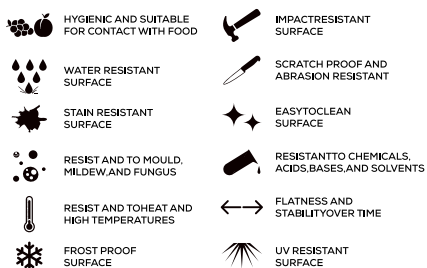

AVAILABLE

**GLOSSY
& MATT
SURFACE**

**15mm
Thickness**

MULTIPLE SIZES

APPLICATION AREAS

TECHNICAL FEATURES

EDGE PROFILE POSSIBILITIES

S&P
SERIES