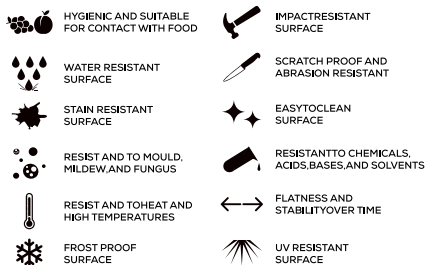

S&P SERIES

GALAXY BEIGE

AVAILABLE

**GLOSSY
& MATT
SURFACE**

**15mm
Thickness**

MULTIPLE SIZES

APPLICATION AREAS

TECHNICAL FEATURES

APPLICATION AREAS

TECHNICAL FEATURES

- HYGIENIC AND SUITABLE FOR CONTACT WITH FOOD
- WATER RESISTANT SURFACE
- STAIN RESISTANT SURFACE
- RESIST AND TO MOULD, MILDEW AND FUNGUS
- RESIST AND TO HEAT AND HIGH TEMPERATURES
- FROST PROOF SURFACE
- IMPACT RESISTANT SURFACE
- SCRATCH PROOF AND ABRASION RESISTANT
- EASY TO CLEAN SURFACE
- RESISTANT TO CHEMICALS, ACIDS, BASES AND SOLVENTS
- FLATNESS AND STABILITY OVER TIME
- UV RESISTANT SURFACE