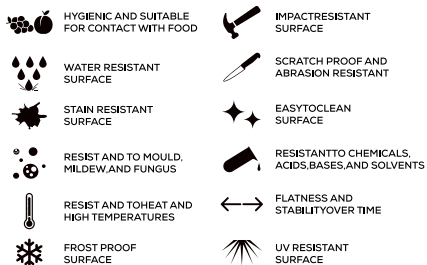

TECHNICAL FEATURES