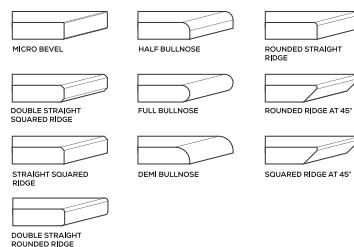

EDGE PROFILE POSSIBILITIES

S&P SERIES

GALAXY TERRAZZO VERDE

AVAILABLE

**GLOSSY
& MATT
SURFACE**

**15mm
Thickness**

MULTIPLE SIZES

APPLICATION AREAS

TECHNICAL FEATURES

EDGE PROFILE POSSIBILITIES

S&P SERIES

GALAXY VANILA WHITE

AVAILABLE

**GLOSSY
& MATT
SURFACE**

**15mm
Thickness**

MULTIPLE SIZES