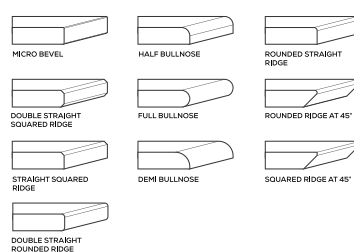

**15mm
Thickness**

MULTIPLE SIZES

APPLICATION AREAS

TECHNICAL FEATURES

EDGE PROFILE POSSIBILITIES

S&P SERIES

ZOOM

GALAXY PEARL WHITE

AVAILABLE

**GLOSSY
& MATT
SURFACE**

**15mm
Thickness**

MULTIPLE SIZES

APPLICATION AREAS

TECHNICAL FEATURES

EDGE PROFILE POSSIBILITIES

S&P
SERIES