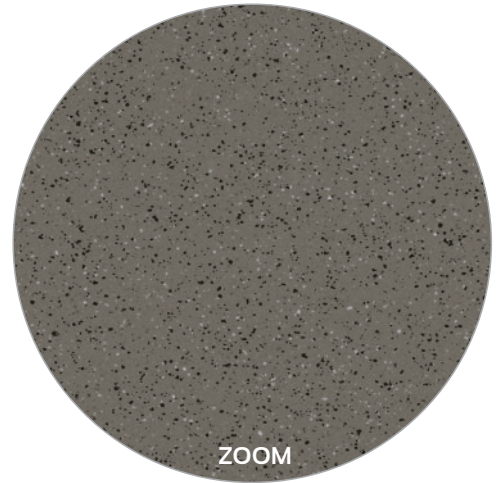

TECHNICAL FEATURES

EDGE PROFILE POSSIBILITIES

S&P SERIES

GALAXY VANILA WHITE

AVAILABLE

**GLOSSY
& MATT
SURFACE**

**15mm
Thickness**

MULTIPLE SIZES

APPLICATION AREAS

TECHNICAL FEATURES

EDGE PROFILE POSSIBILITIES

S&P SERIES

GALAXY VERDE

AVAILABLE

**GLOSSY
& MATT
SURFACE**

**15mm
Thickness**

MULTIPLE SIZES

APPLICATION AREAS

TECHNICAL FEATURES

EDGE PROFILE POSSIBILITIES

S&P SERIES

GALAXY WHITE

AVAILABLE

**GLOSSY
& MATT
SURFACE**