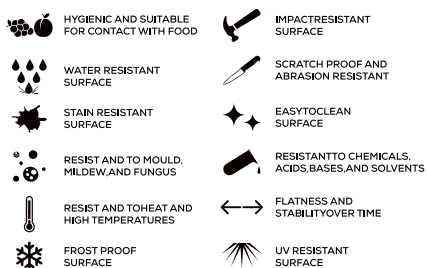

MULTIPLE SIZES

APPLICATION AREAS

TECHNICAL FEATURES

EDGE PROFILE POSSIBILITIES

S&P SERIES

GALAXY WHITE

AVAILABLE

**GLOSSY
& MATT
SURFACE**

**15mm
Thickness**

MULTIPLE SIZES

APPLICATION AREAS

TECHNICAL FEATURES

EDGE PROFILE POSSIBILITIES

S&P SERIES

GALAXY BLACK

AVAILABLE