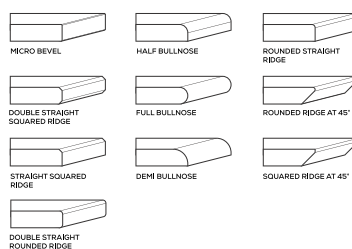

EDGE PROFILE POSSIBILITIES