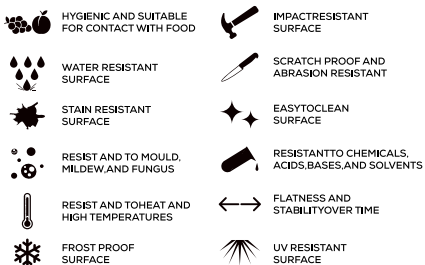

TECHNICAL FEATURES