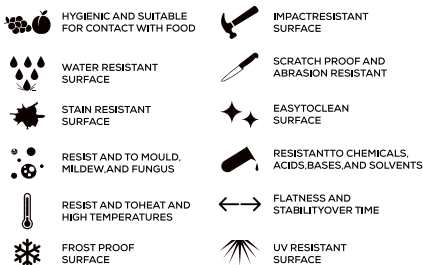

**GLOSSY
& MATT
SURFACE**

**15mm
Thickness**

MULTIPLE SIZES

APPLICATION AREAS

TECHNICAL FEATURES

EDGE PROFILE POSSIBILITIES