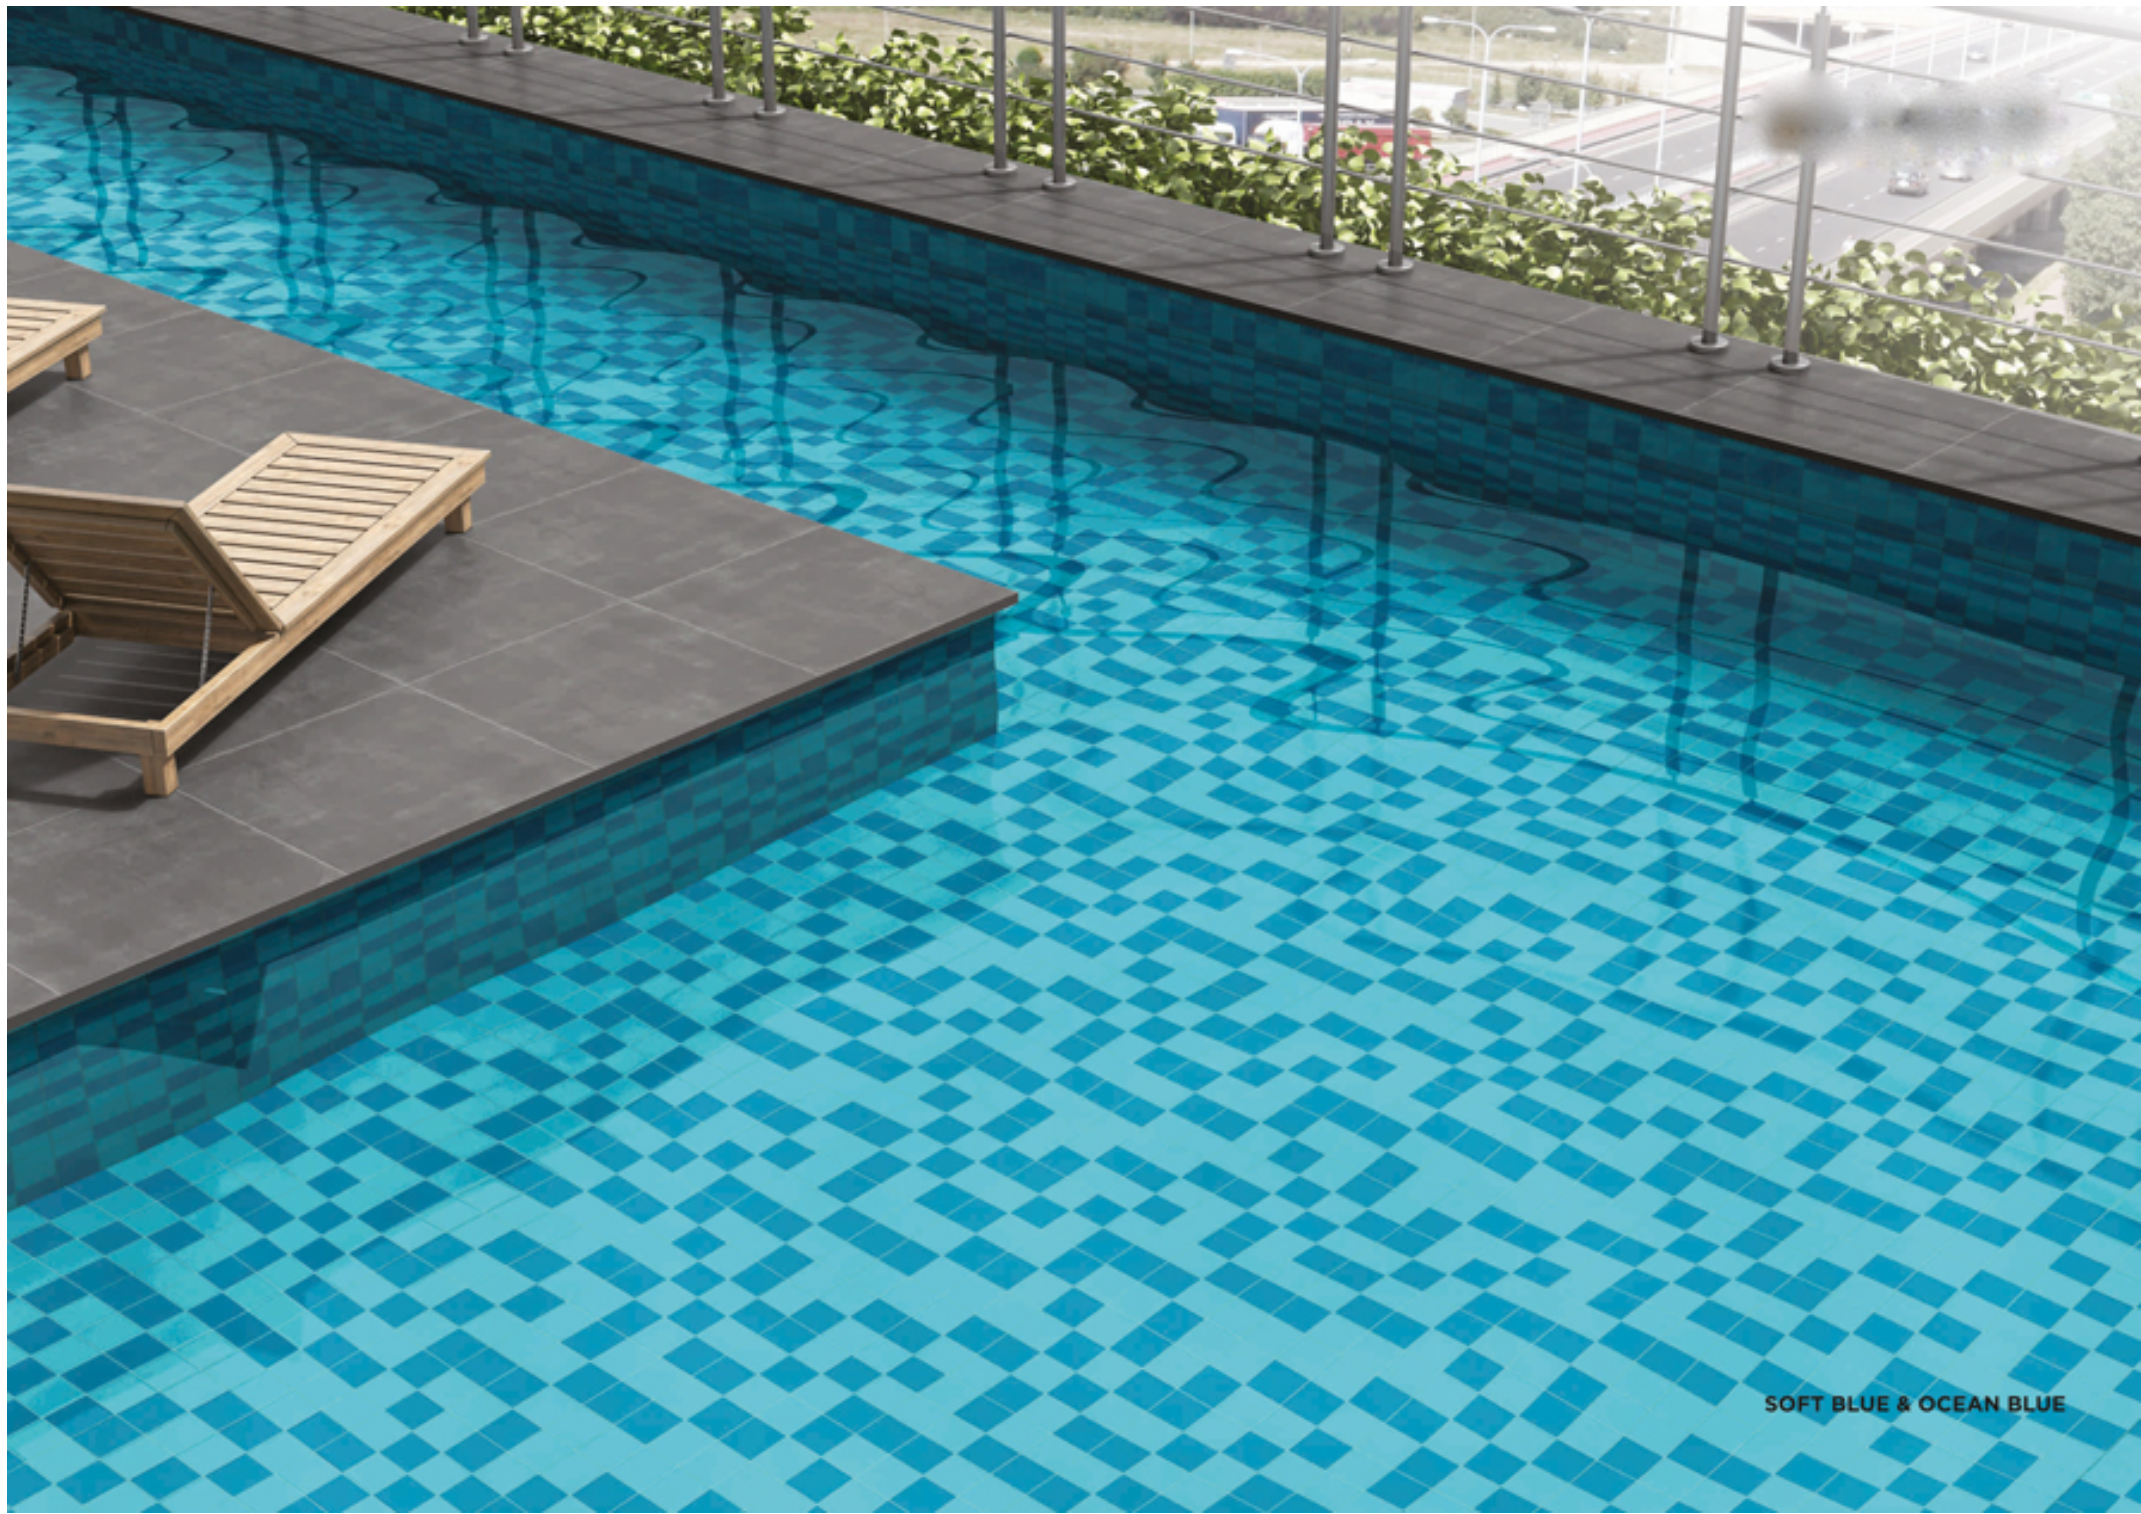

AQUA MARINE &
AQUA BLUE

THUNDER BLUE &
P.BLUE

AQUA GREEN &
AQUA BLUE

SOFT BLUE &
OCEAN BLUE

332X332MM
AVAILABLE IN NET
(16 PCS)

80X80MM
PLAIN

SOFT BLUE & OCEAN BLUE

RANDOM PATTERNS
(3 COLORS)