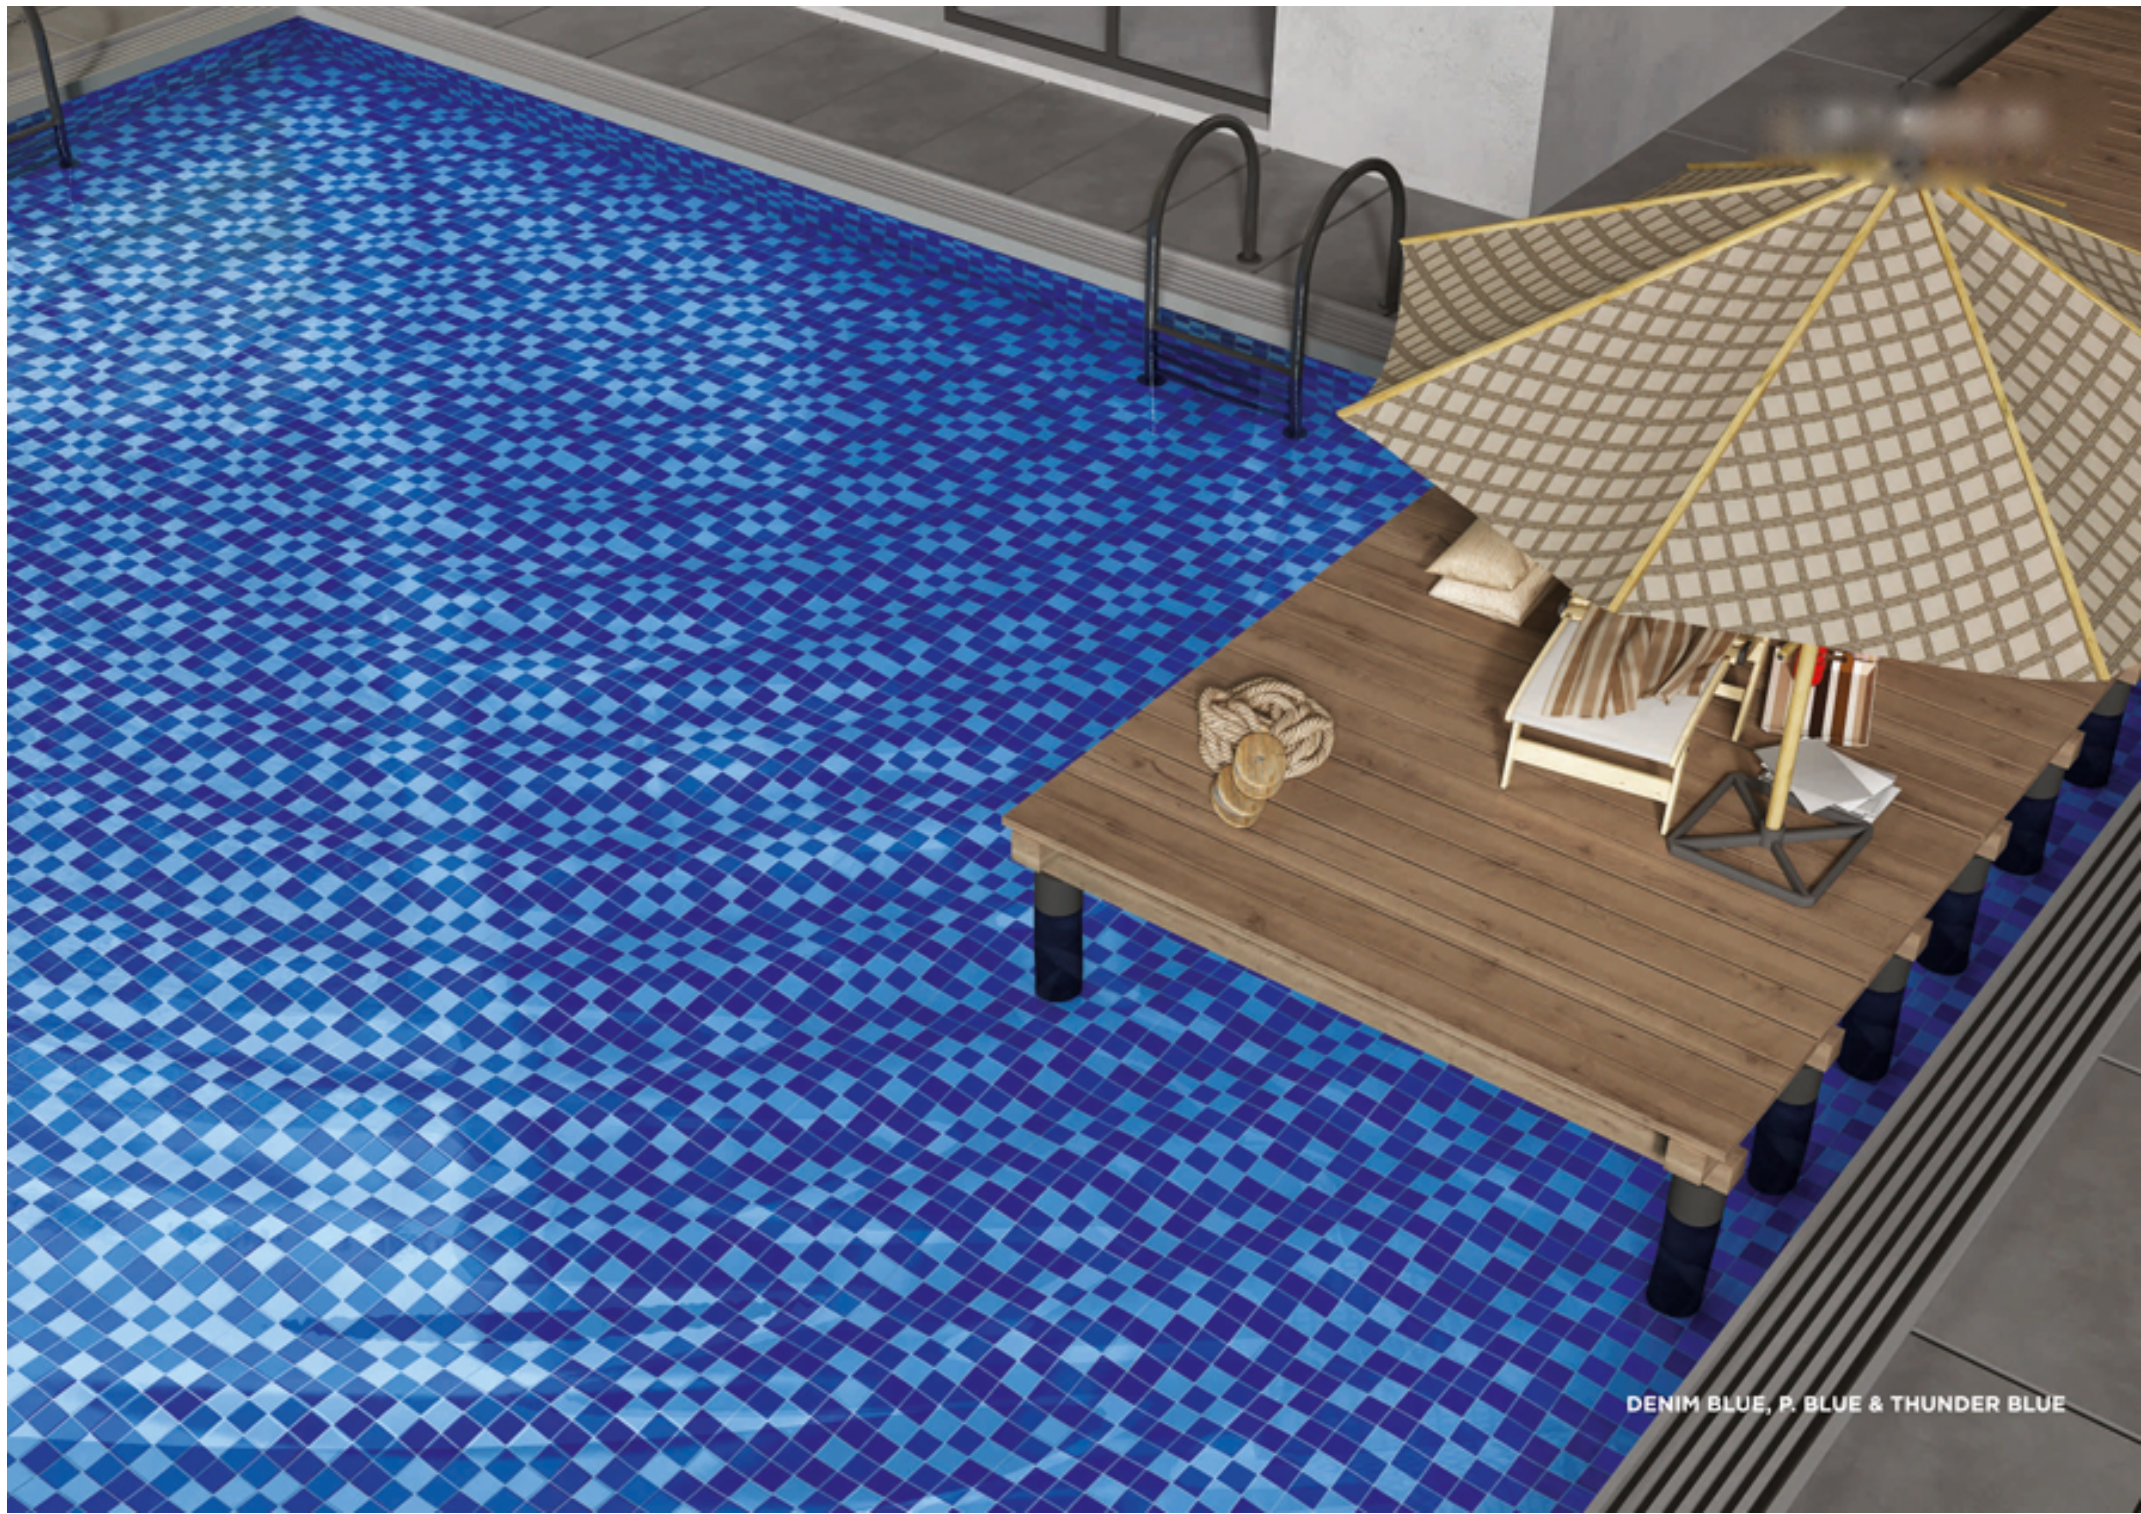

DENIM BLUE, P. BLUE & THUNDER BLUE