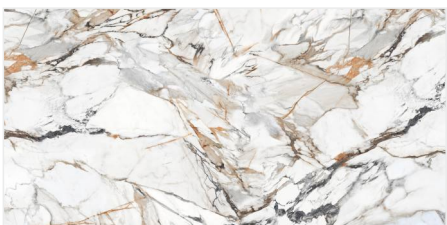

Indulge in the
finer things in life

1200x2400mm

Kindly Scan QR Code to 360°

Product :
ALIES TAUPE-A/B

Surface:
Glossy

Size:
1200x2400mm

Kindly Scan QR Code to 360°

Product :
AREBESCO GOLD

Surface:
Glossy

Size:
1200x2400mm

Kindly Scan QR Code to 360°

Product :
COREL GRAY

Surface:
Glossy

Size:
1200x2400mm

Kindly Scan QR Code to 360°

Product :
FRAGMENT WHITE