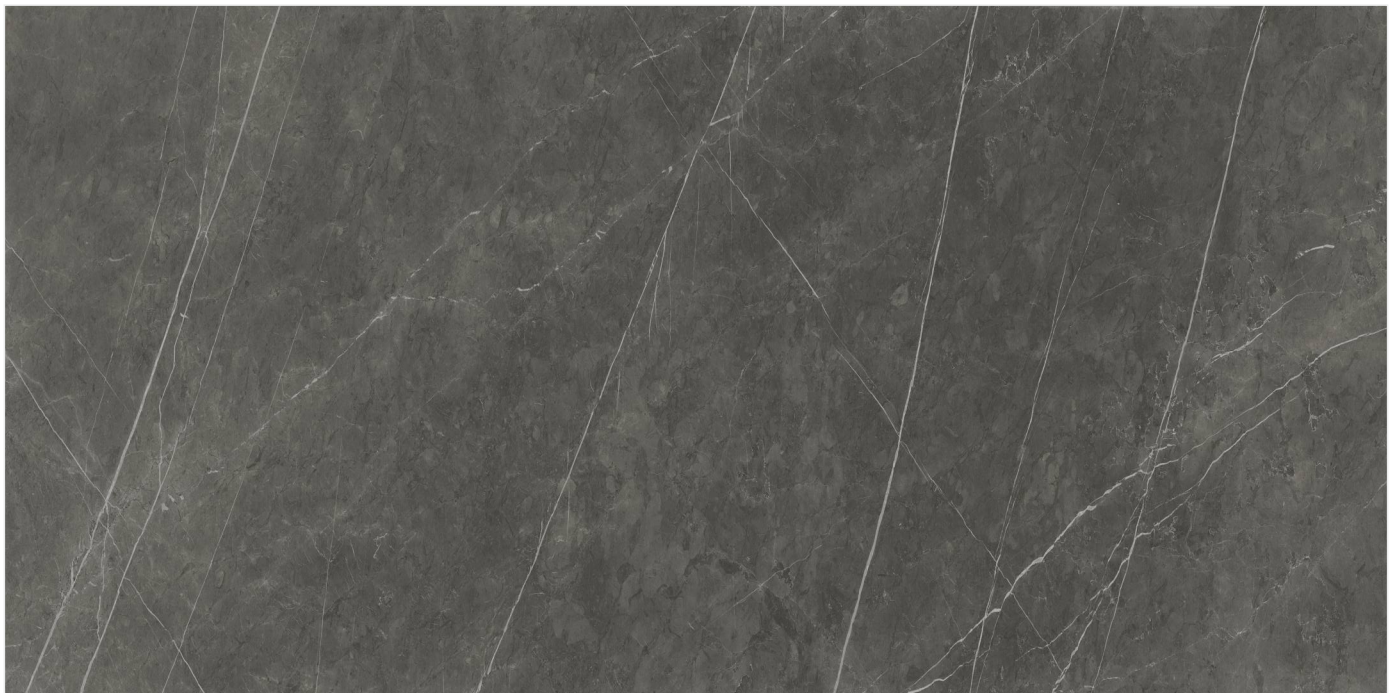

Surface:
Glossy

Size:
1200x2400mm

Kindly Scan QR Code to 360°

Product :
OMANI MUDDY

Surface:
Glossy

Size:
1200x2400mm

Kindly Scan QR Code to 360°

Product :
PIETRA GRIS

Surface:
Glossy

Size:
1200x2400mm

Kindly Scan QR Code to 360°

Product :
ROME

Surface:
Glossy

Size:
1200x2400mm

Kindly Scan QR Code to 360°

Product :
SATUARIO SILK