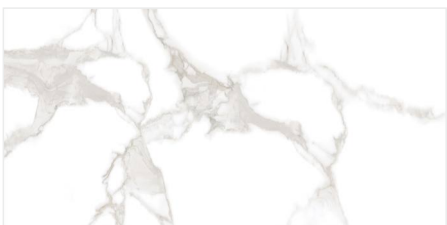

Product :
SATUARIO SILK

Surface:
Glossy

Size:
1200x2400mm